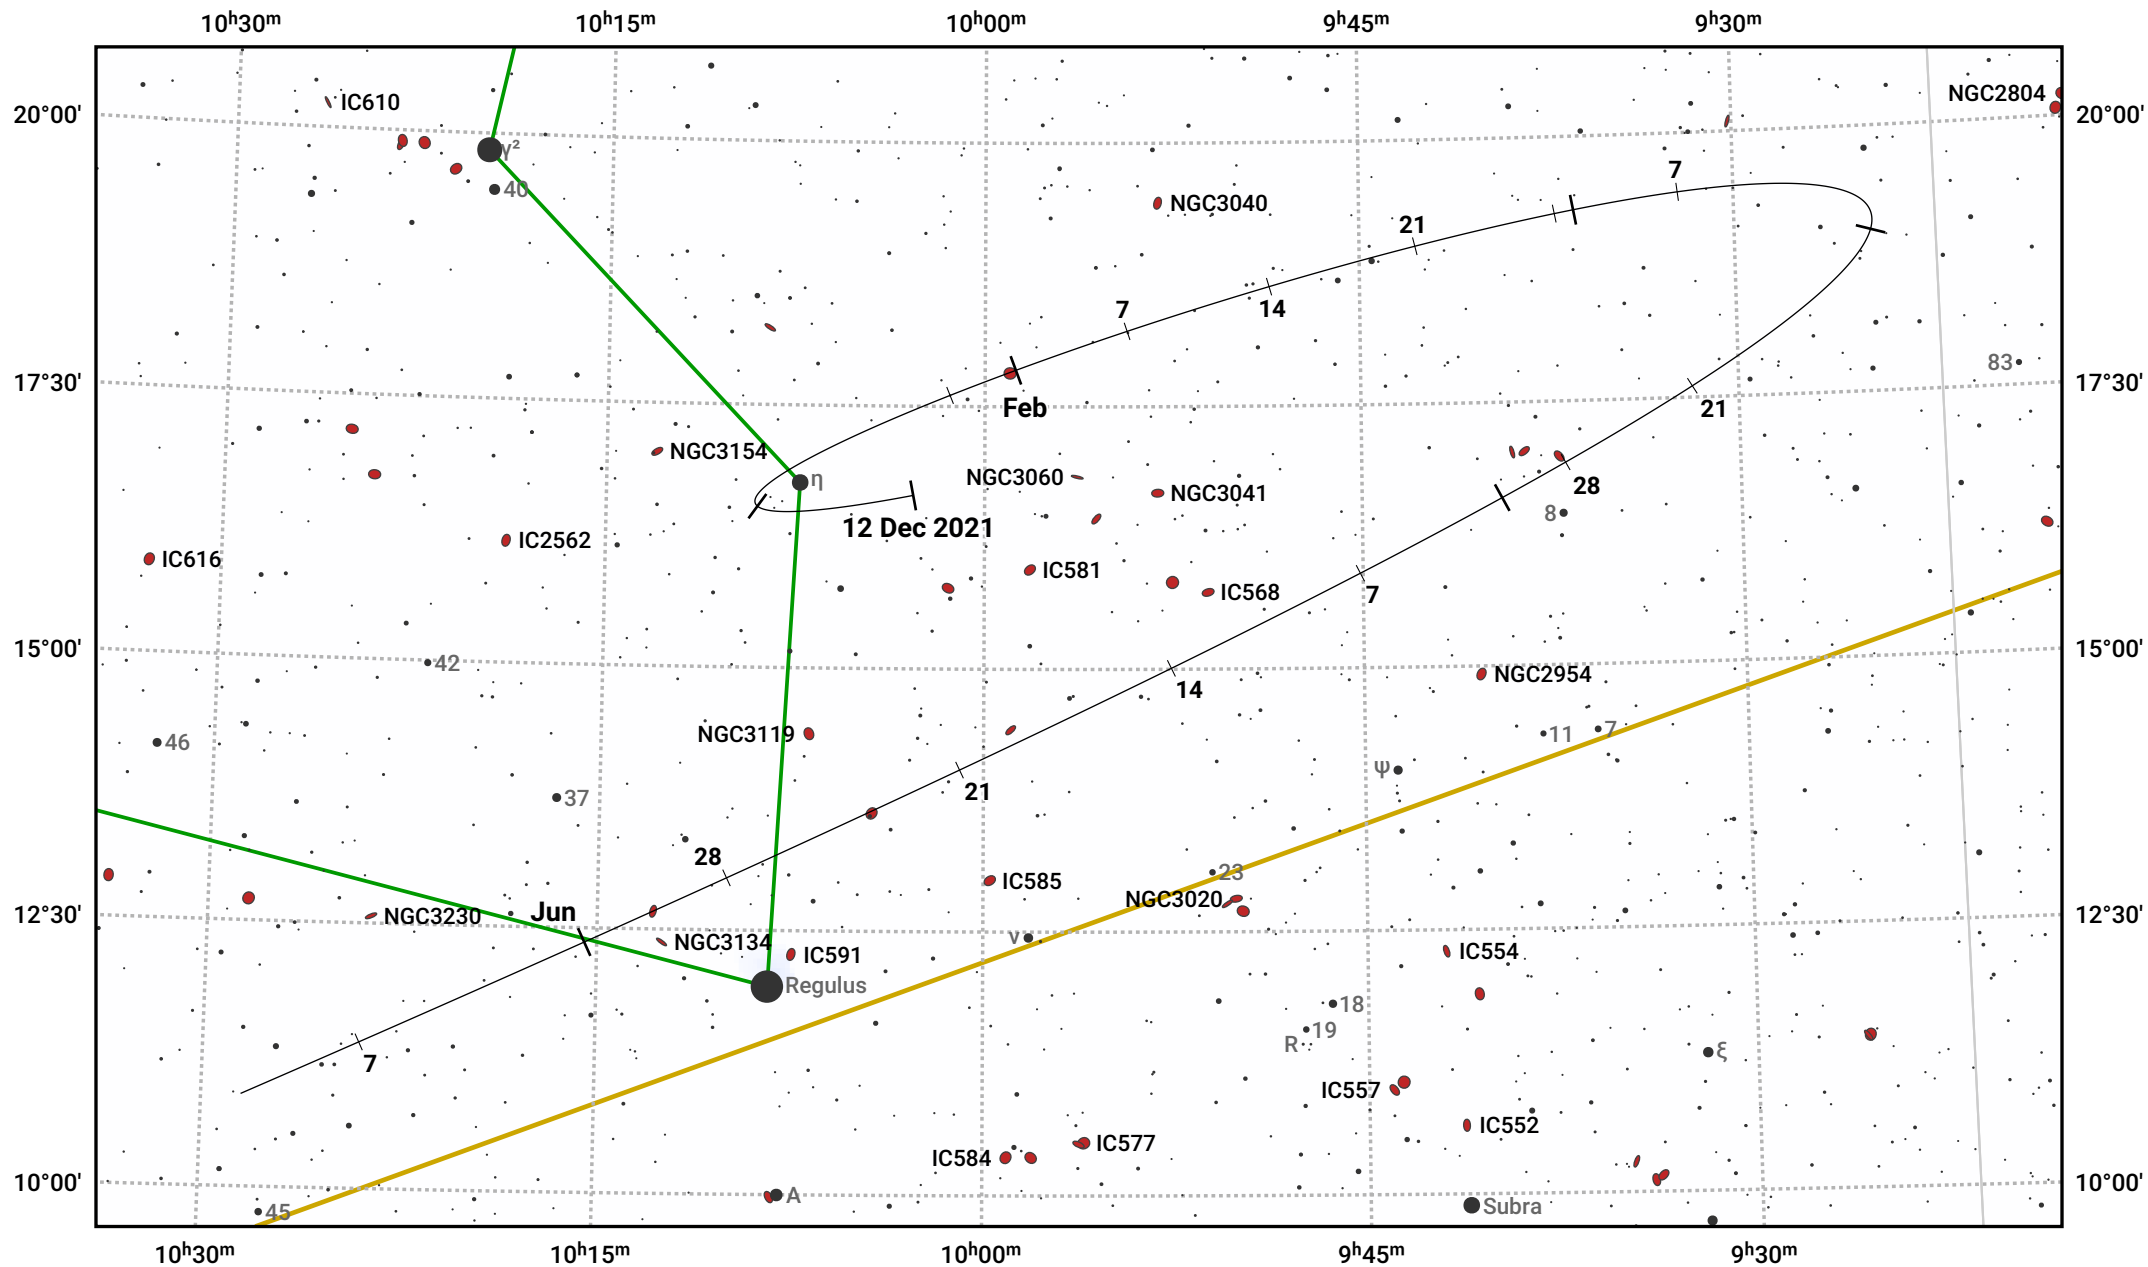

# The path of 116P/Wild starting on 12 Dec 2021

© Dominic Ford 2011–2024. Date markers placed at midnight UTC. Downloaded from <https://in-the-sky.org>

Magnitude scale: 10.0 9.0 8.0 7.0 6.0 5.0 4.0 3.0 2.0 1.0

— Ecliptic Plane

Galaxy Bright nebula Open cluster Globular cluster

Date	Mag
2022 Jan 1	12.4
2022 Jan 28	11.9
2022 Mar 1	11.5
2022 May 1	11.7