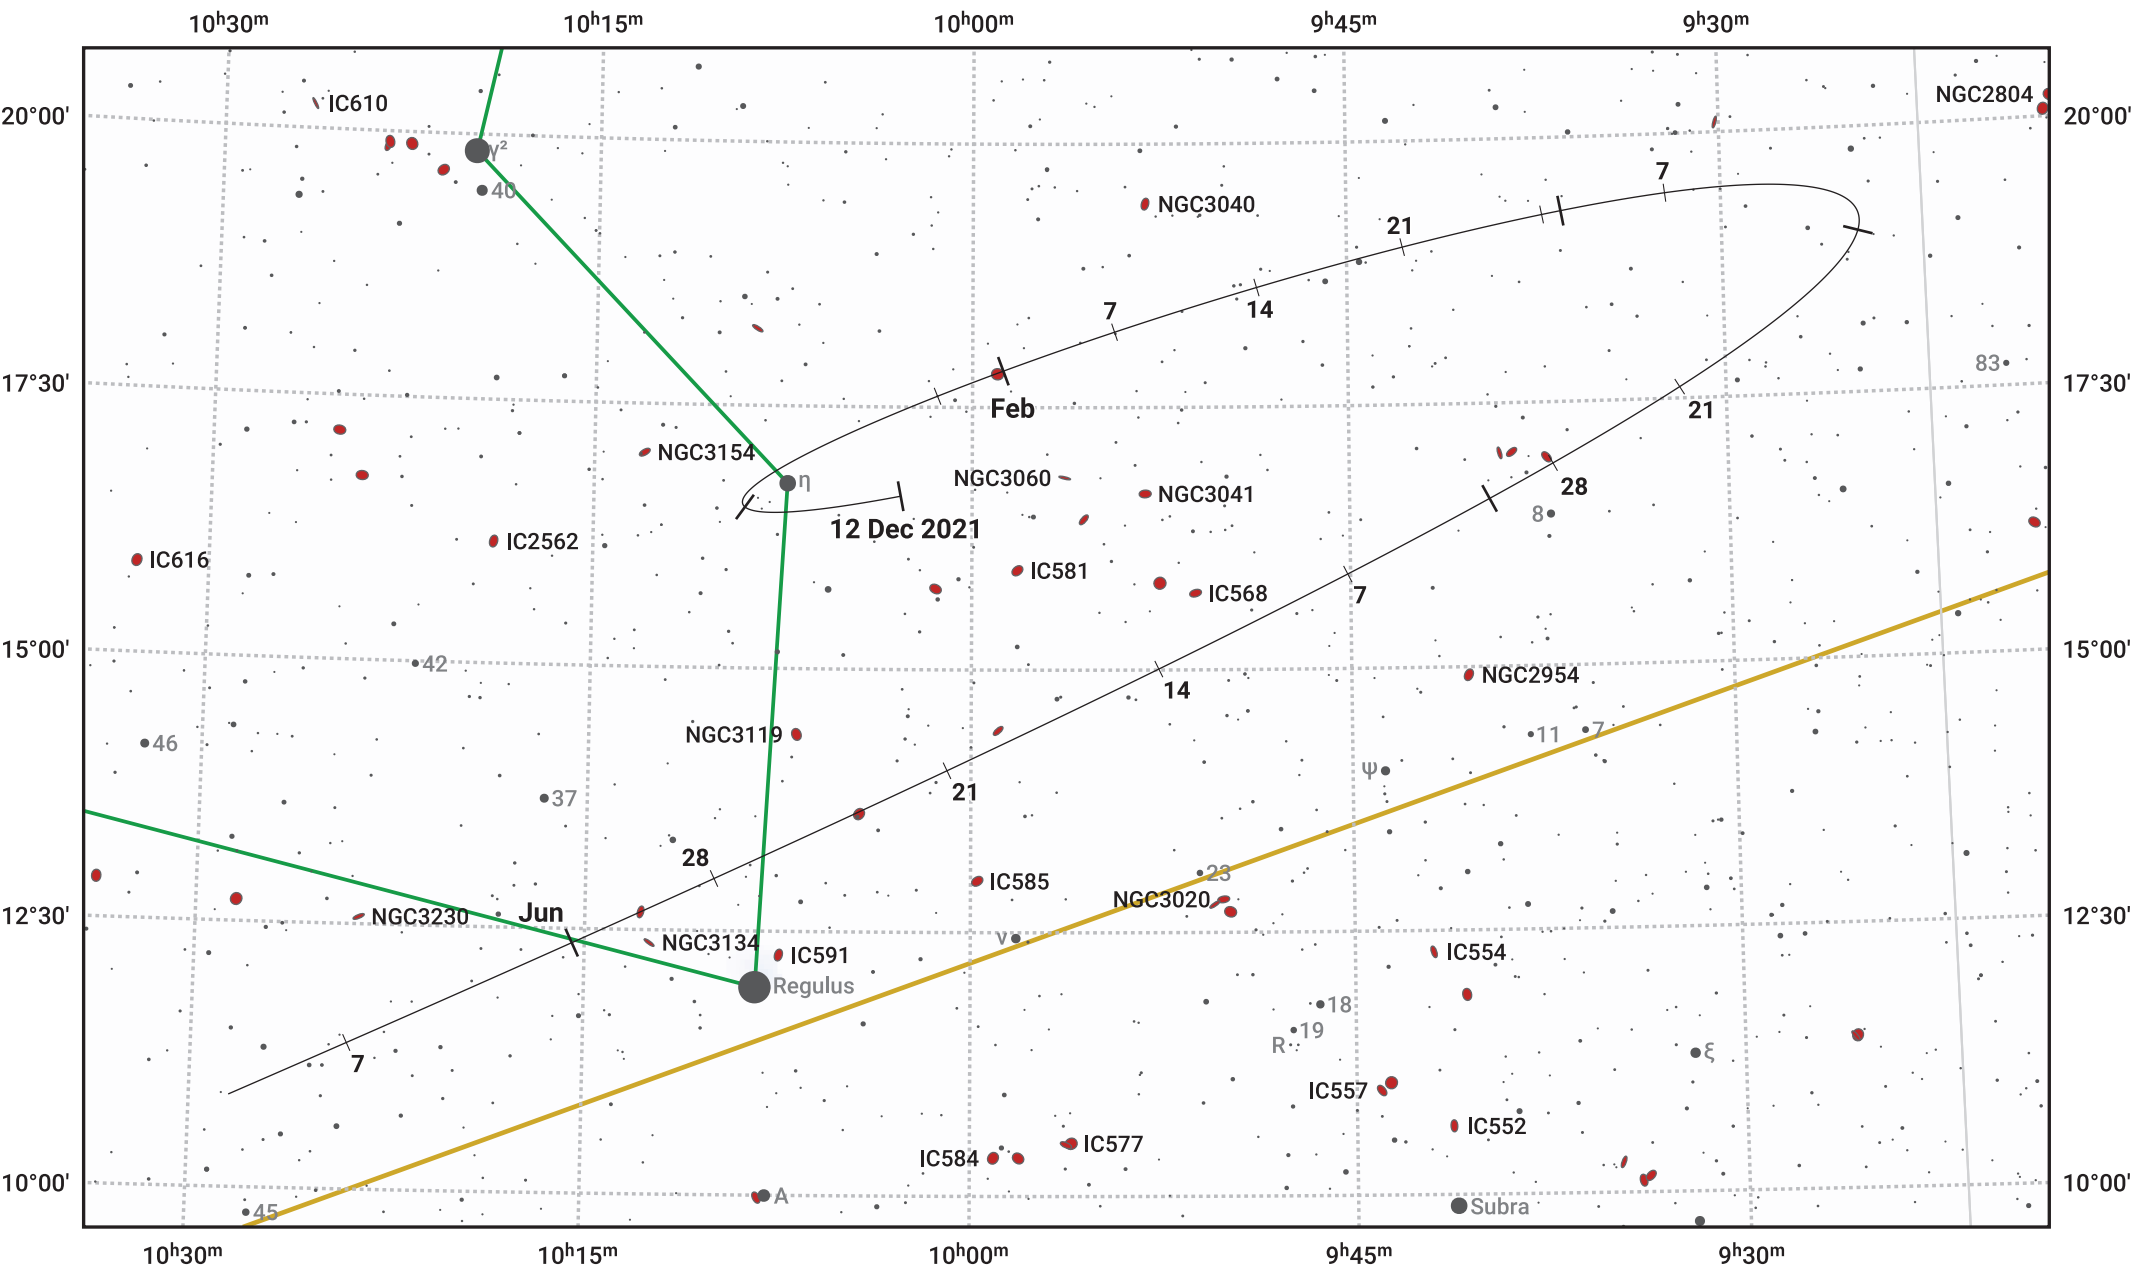

The path of 116P/Wild starting on 12 Dec 2021

© Dominic Ford 2011–2024. Date markers placed at midnight UTC. Downloaded from <https://in-the-sky.org>

Magnitude scale: 10.0 9.0 8.0 7.0 6.0 5.0 4.0 3.0 2.0 1.0

— Ecliptic Plane

- ▭ Galaxy
- ▭ Bright nebula
- Open cluster
- ⊕ Globular cluster

Date	Mag
2022 Jan 1	12.4
2022 Jan 28	11.9
2022 Mar 1	11.5
2022 May 1	11.7