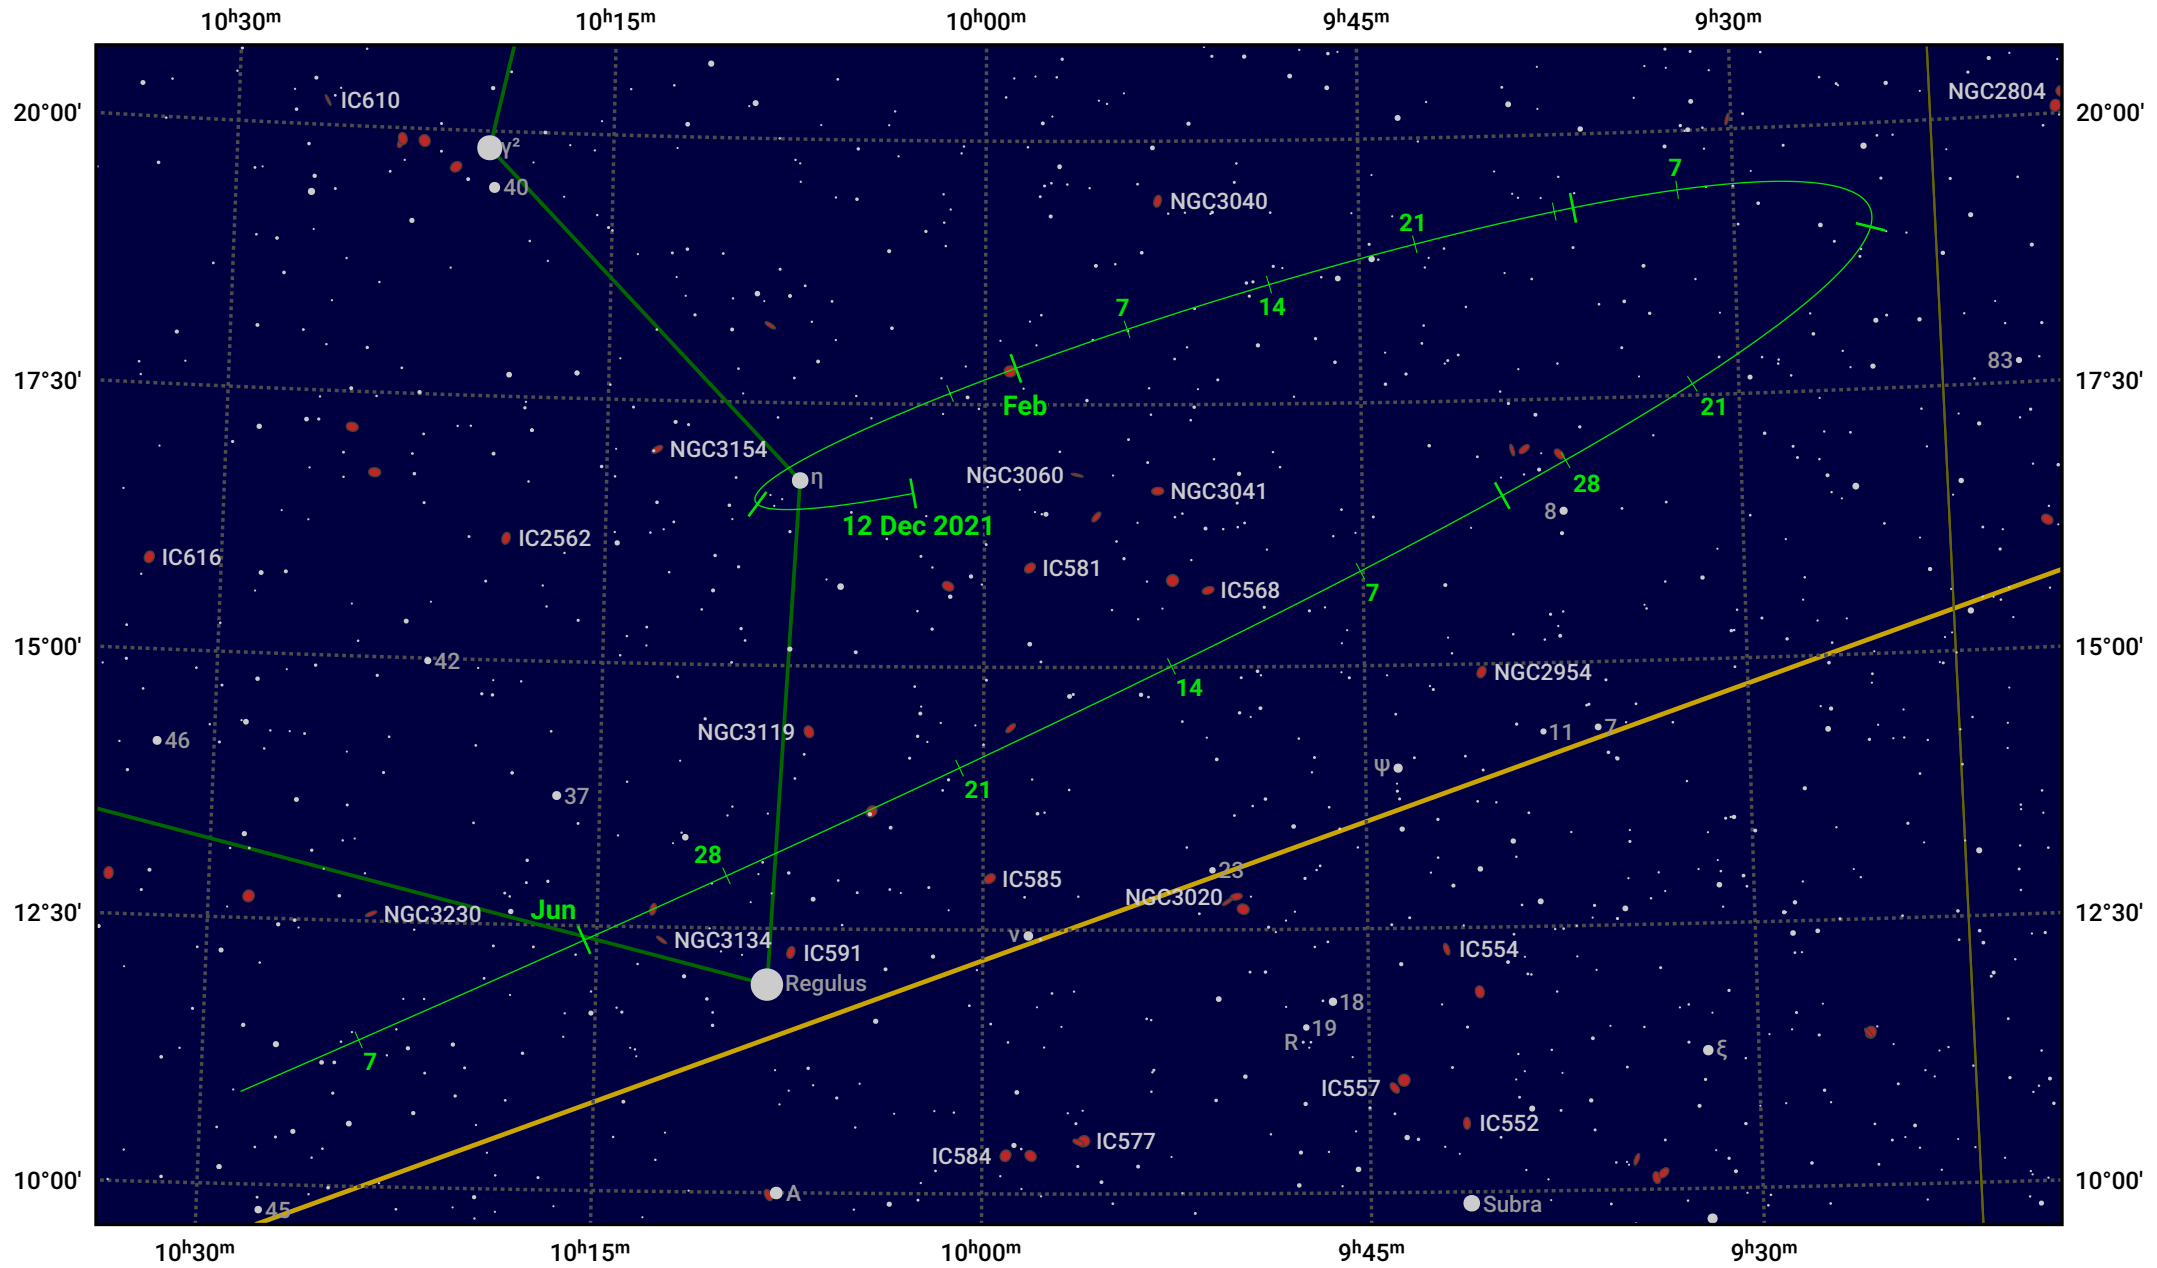

# The path of 116P/Wild starting on 12 Dec 2021

© Dominic Ford 2011–2024. Date markers placed at midnight UTC. Downloaded from <https://in-the-sky.org>

Magnitude scale: ● 10.0 ● 9.0 ● 8.0 ● 7.0 ● 6.0 ● 5.0 ● 4.0 ● 3.0 ● 2.0 ● 1.0

— Ecliptic Plane

● Galaxy    ■ Bright nebula    ● Open cluster    ● Globular cluster

Date	Mag
2022 Jan 1	12.4
2022 Jan 28	11.9
2022 Mar 1	11.5
2022 May 1	11.7