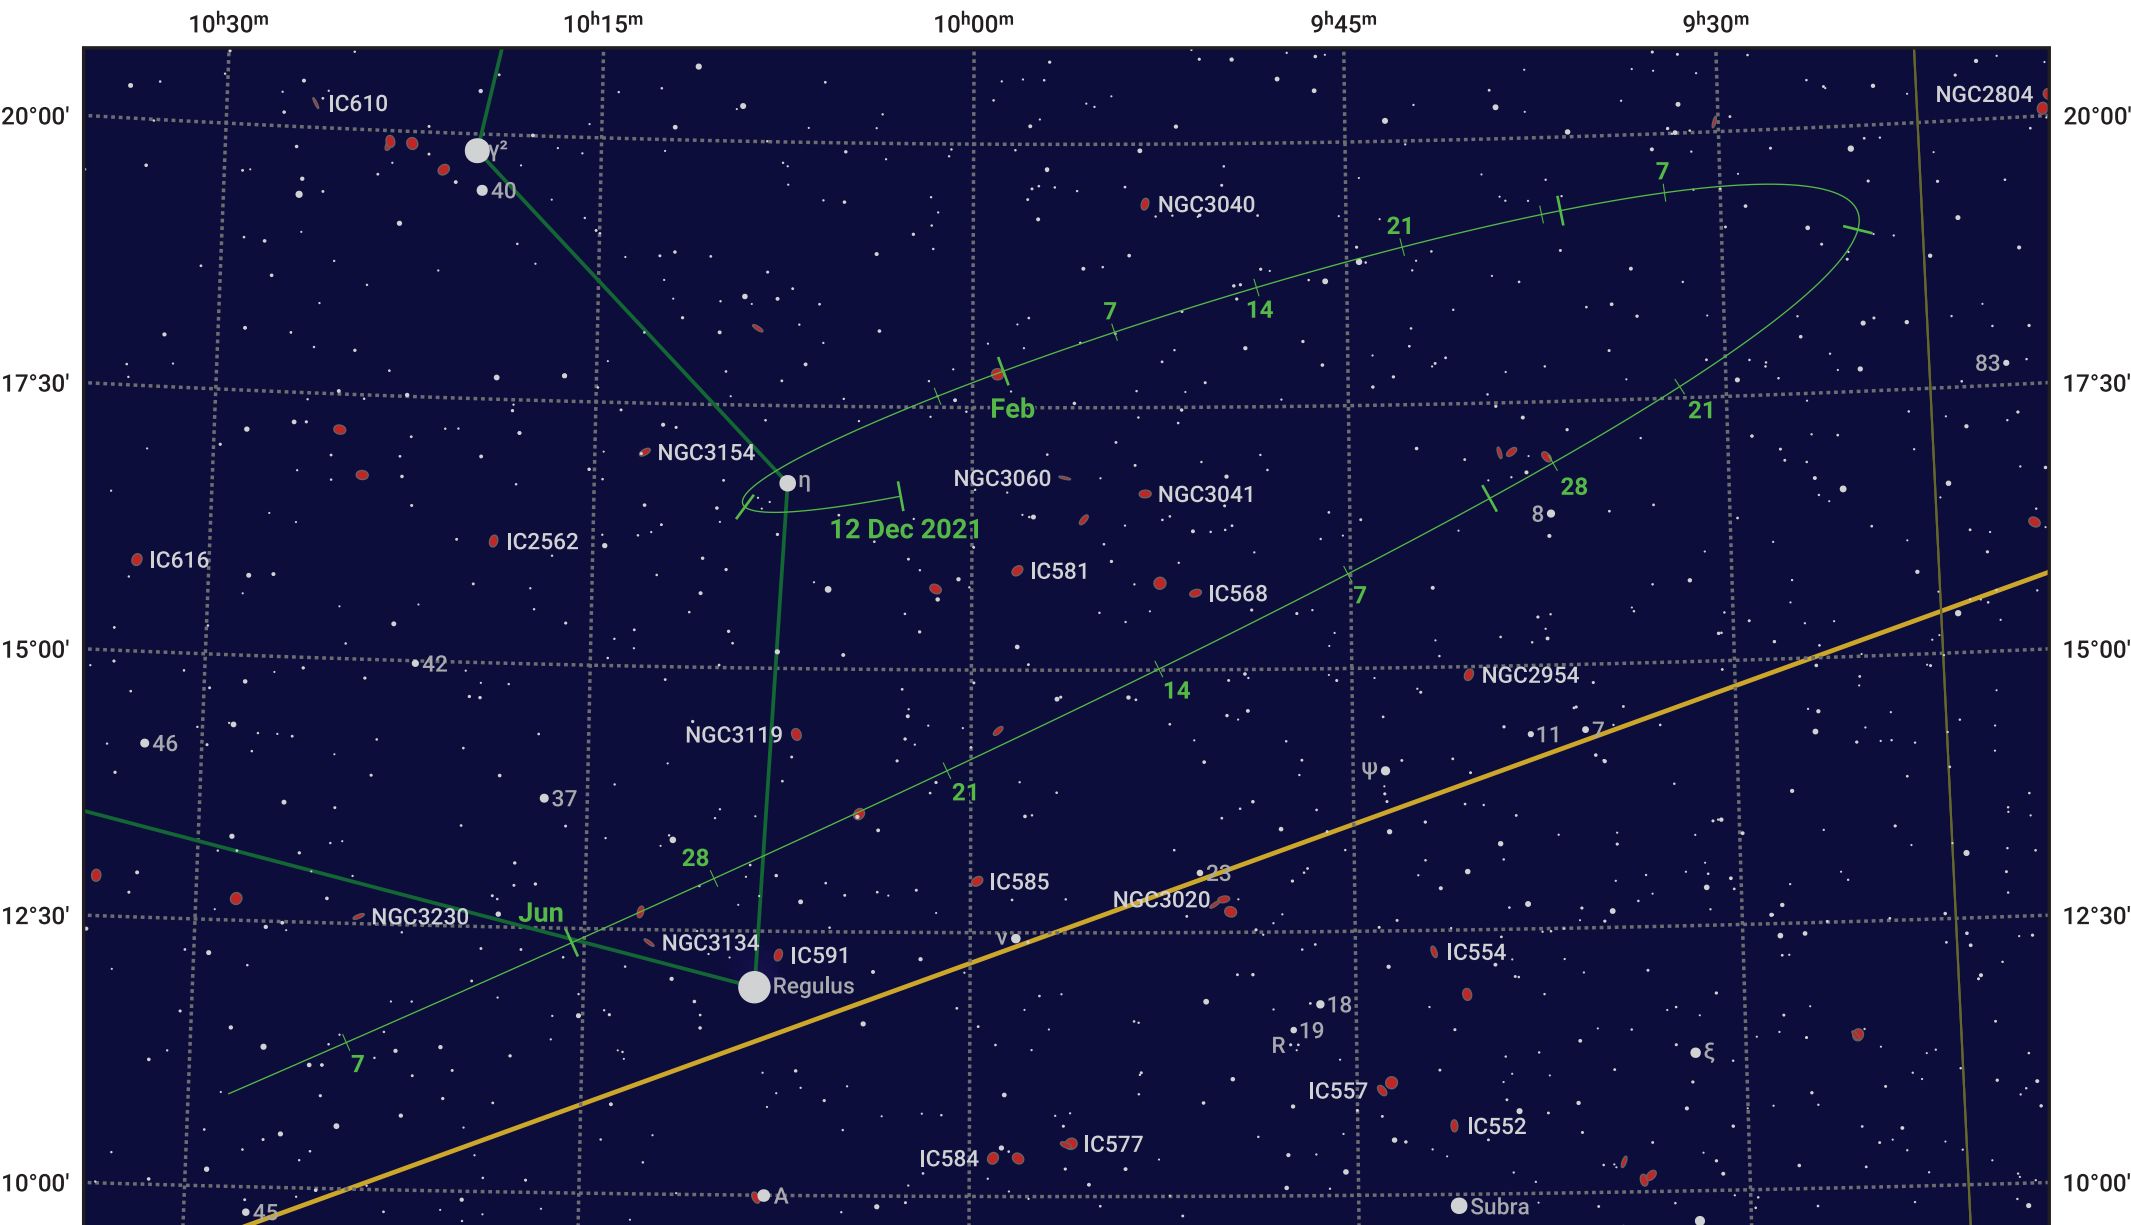

The path of 116P/Wild starting on 12 Dec 2021

© Dominic Ford 2011–2024. Date markers placed at midnight UTC. Downloaded from <https://in-the-sky.org>

Magnitude scale: 10.0 9.0 8.0 7.0 6.0 5.0 4.0 3.0 2.0 1.0

— Ecliptic Plane

- Galaxy
- Bright nebula
- Open cluster
- ⊕ Globular cluster

Date	Mag
2022 Jan 1	12.4
2022 Jan 28	11.9
2022 Mar 1	11.5
2022 May 1	11.7