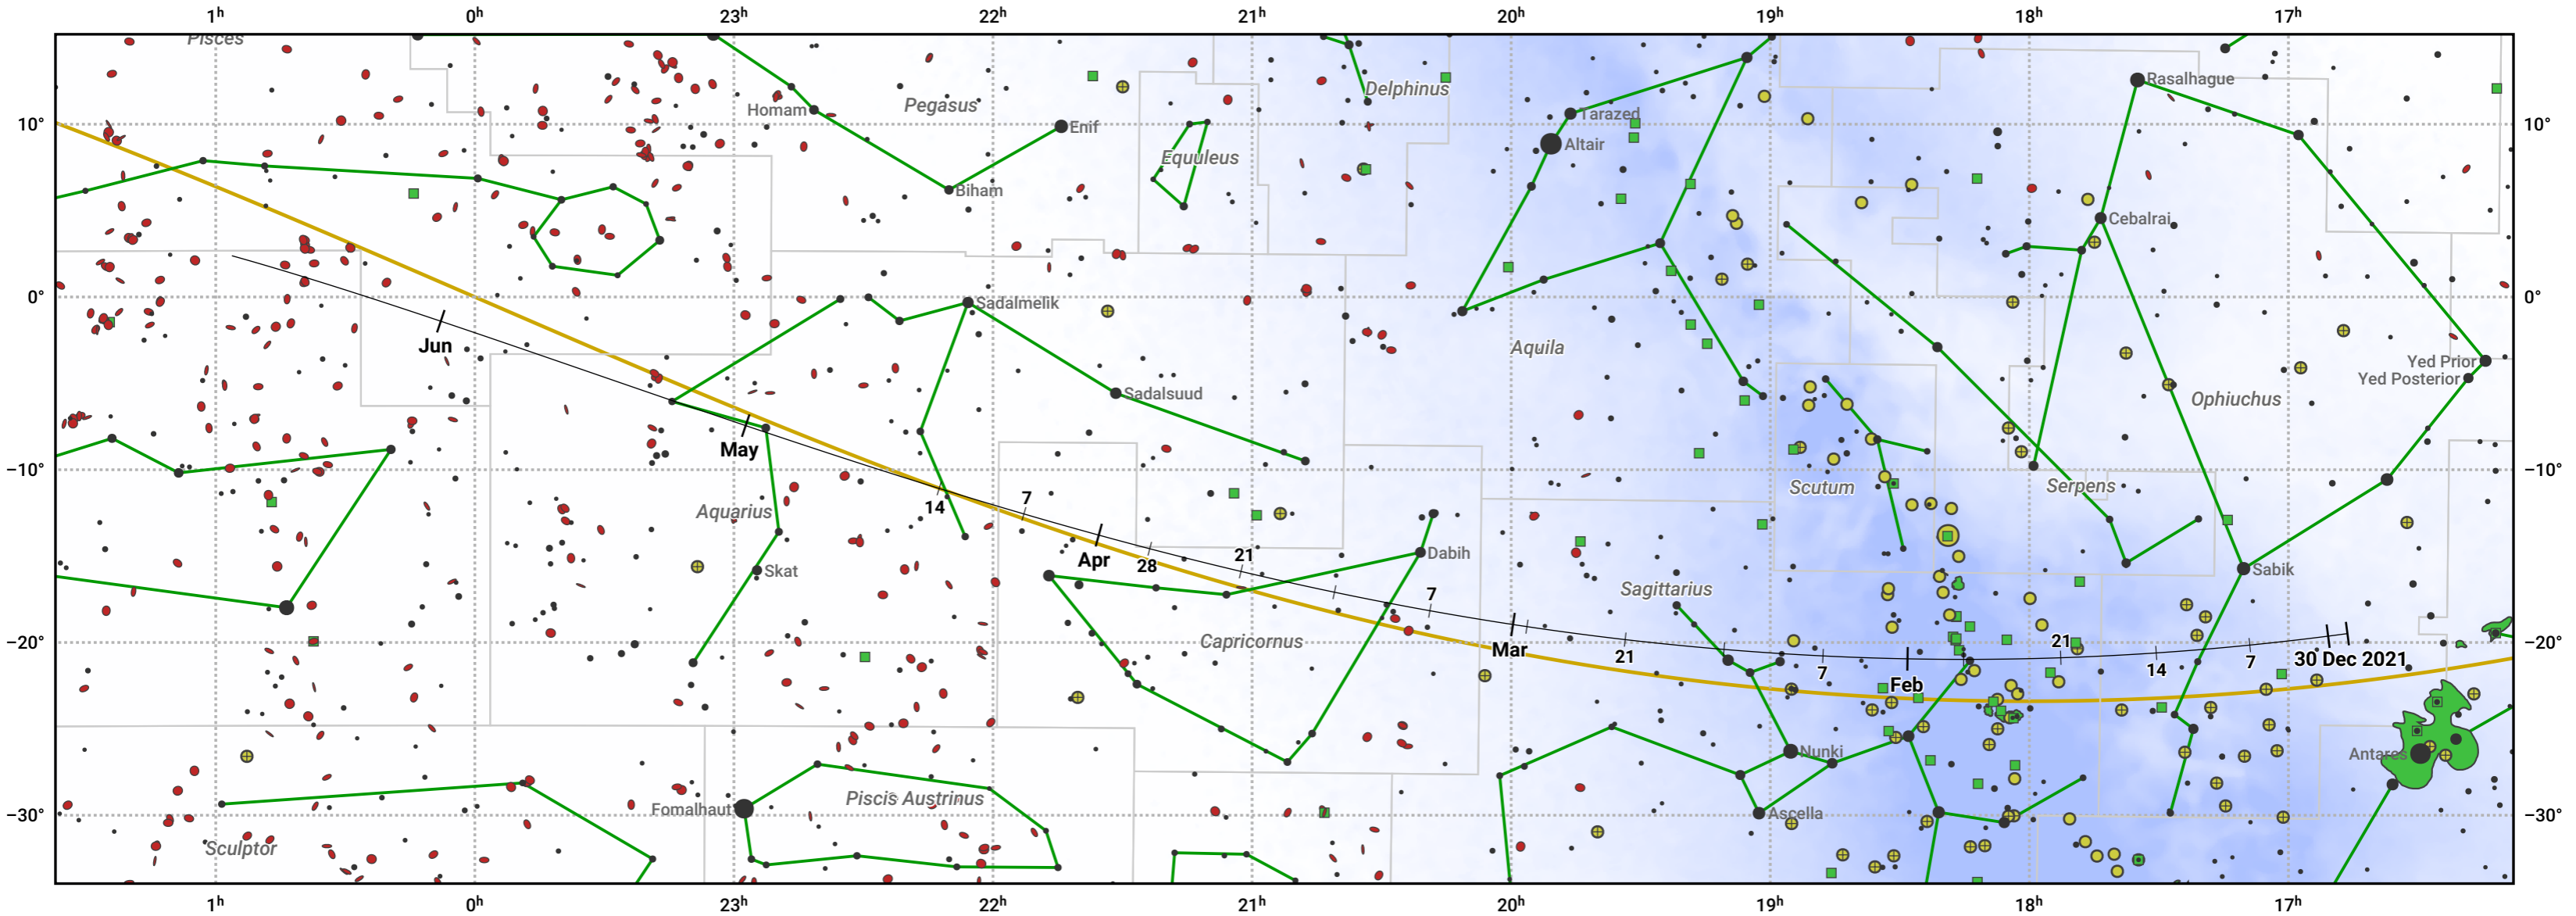

The path of 22P/Kopff starting on 30 Dec 2021

© Dominic Ford 2011–2023. Date markers placed at midnight UTC. Downloaded from <https://in-the-sky.org>

Magnitude scale: ● -6.0 ● -5.0 ● -4.0 ● -3.0 ● -2.0 ● -1.0 ● 0.0

— Ecliptic Plane

● Galaxy ■ Bright nebula ● Open cluster ⊕ Globular cluster

| Date | Mag |
|-------------|------|
| 2022 Jan 1 | 11.5 |
| 2022 Feb 25 | 10.5 |
| 2022 Mar 1 | 10.5 |
| 2022 May 1 | 10.4 |