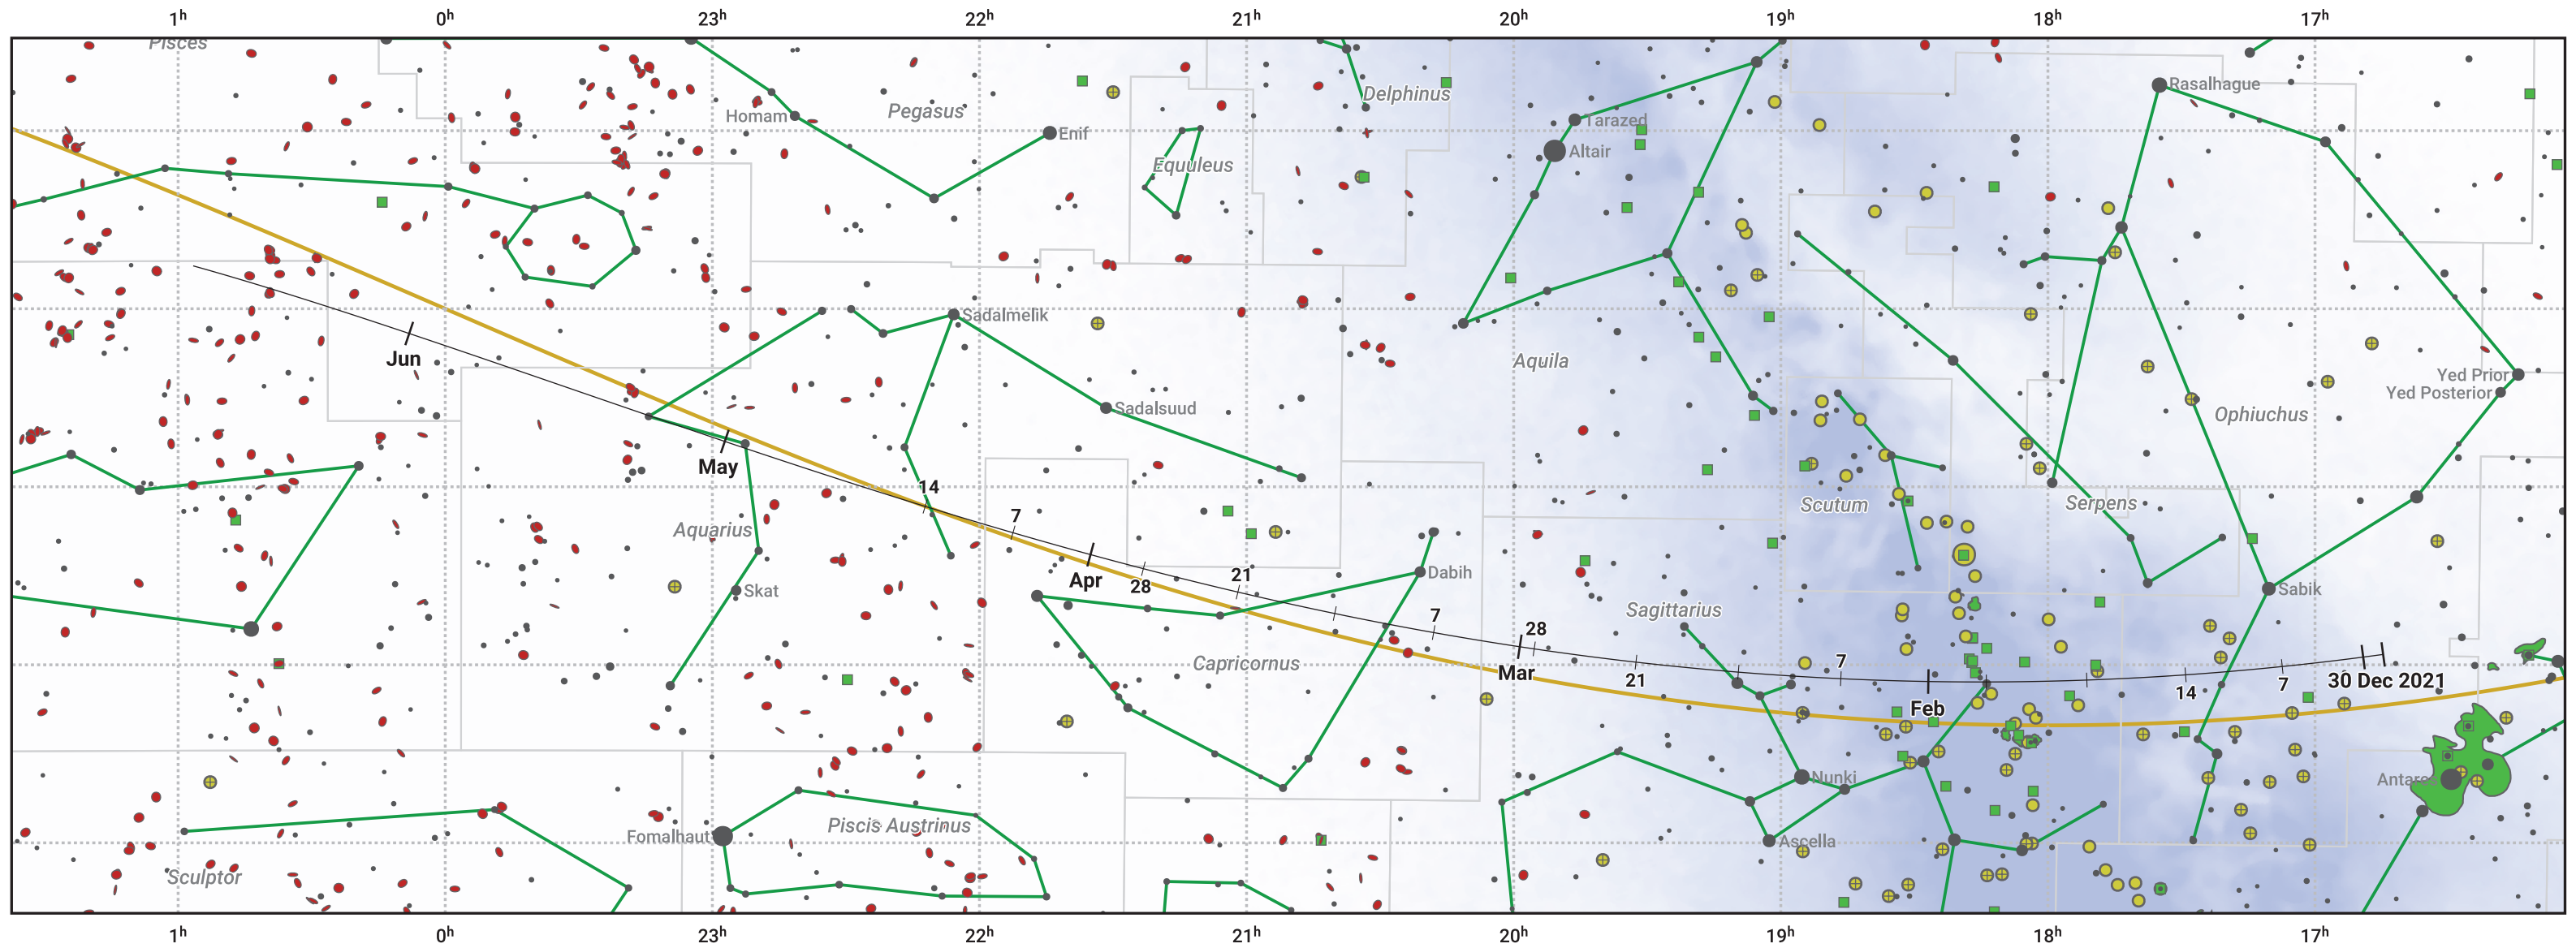

The path of 22P/Kopff starting on 30 Dec 2021

© Dominic Ford 2011–2024. Date markers placed at midnight UTC. Downloaded from <https://in-the-sky.org>

Magnitude scale: ● 6.0 ● 5.0 ● 4.0 ● 3.0 ● 2.0 ● 1.0 ● 0.0

— Ecliptic Plane

● Galaxy ● Bright nebula ● Open cluster ● Globular cluster

Date	Mag
2022 Jan 1	11.5
2022 Feb 23	10.5
2022 Mar 1	10.4
2022 May 1	10.4