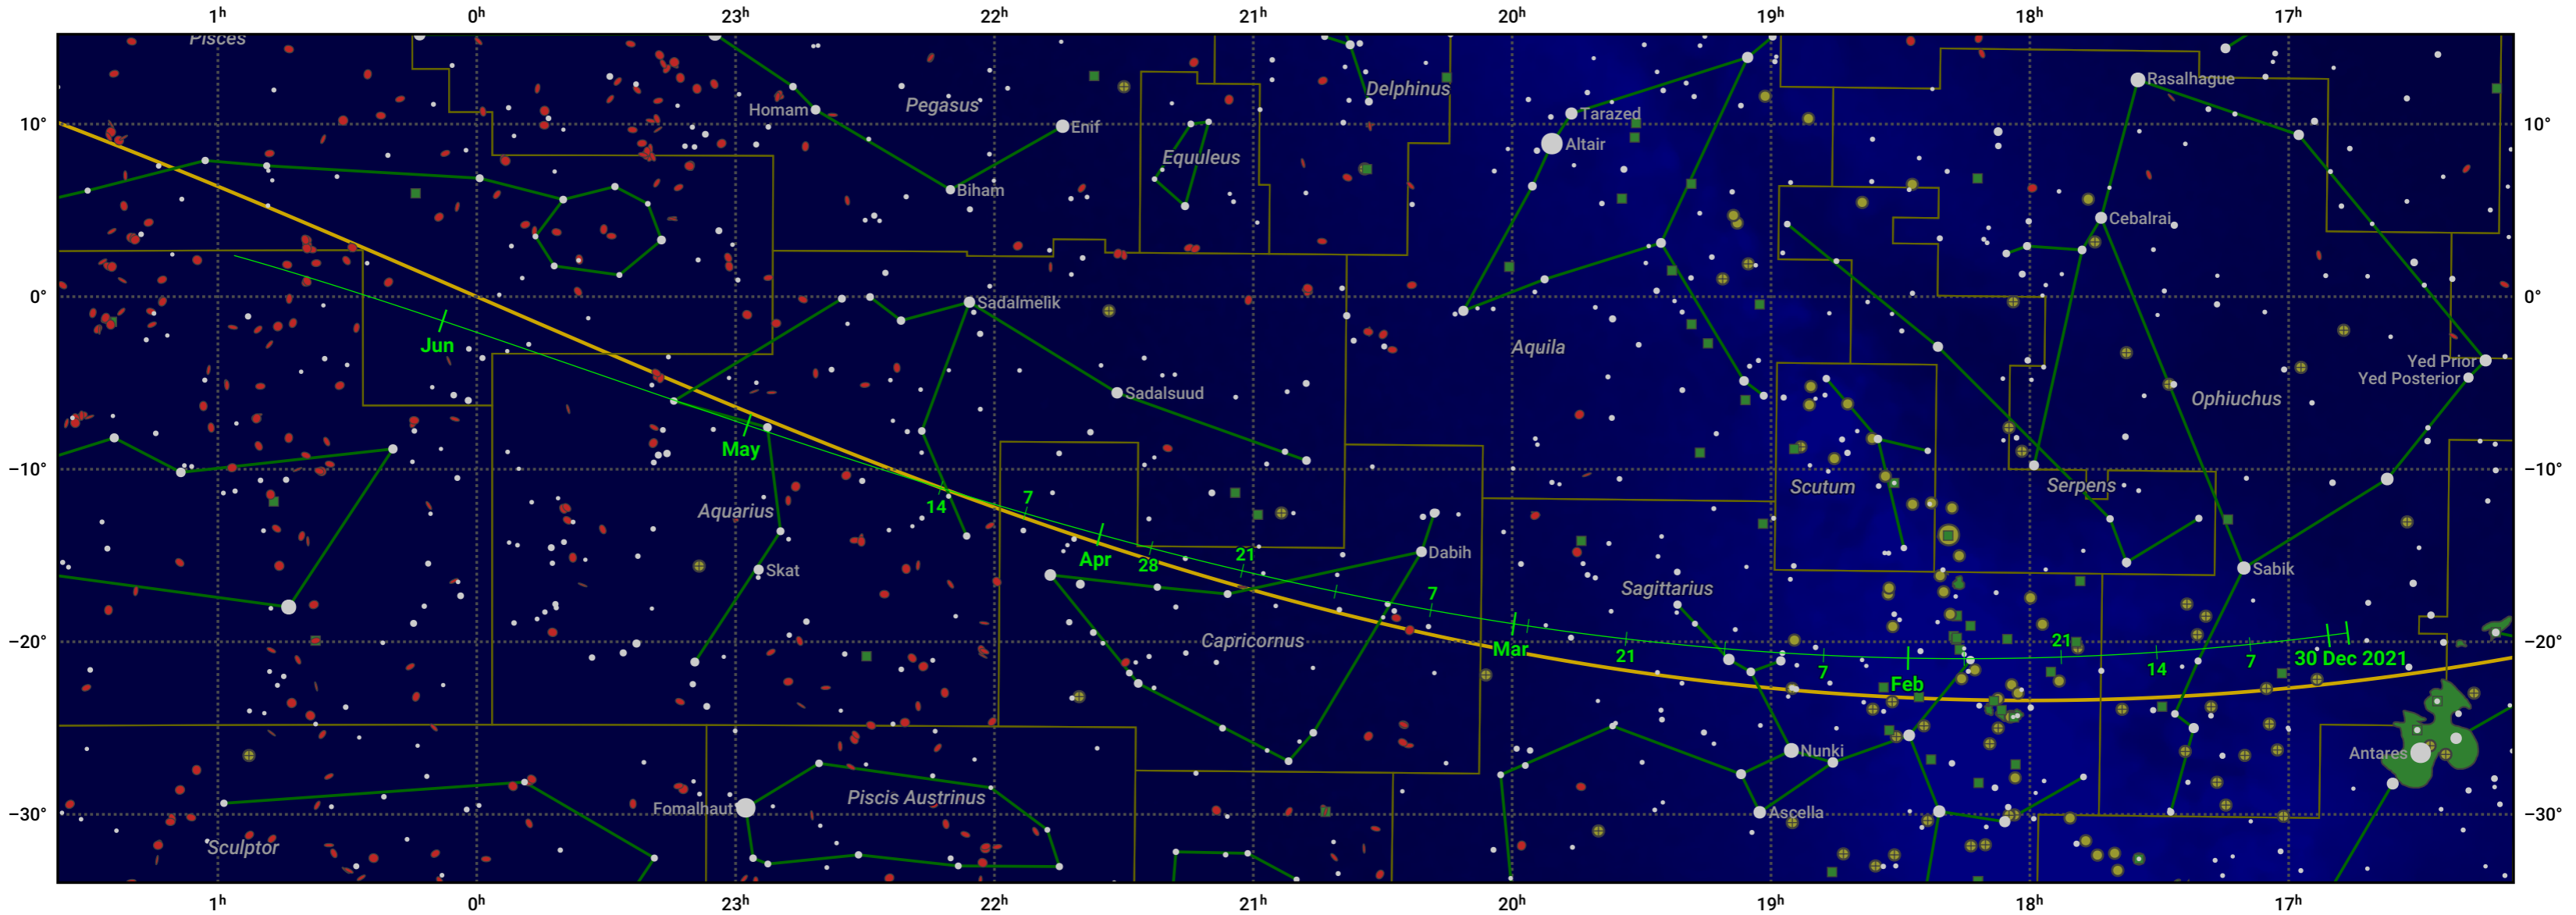

The path of 22P/Kopff starting on 30 Dec 2021

© Dominic Ford 2011–2023. Date markers placed at midnight UTC. Downloaded from <https://in-the-sky.org>

Magnitude scale: ● -6.0 ● -5.0 ● -4.0 ● -3.0 ● -2.0 ● -1.0 ● 0.0

— Ecliptic Plane

● Galaxy ■ Bright nebula ● Open cluster ⊕ Globular cluster

Date	Mag
2022 Jan 1	11.5
2022 Feb 25	10.5
2022 Mar 1	10.5
2022 May 1	10.4