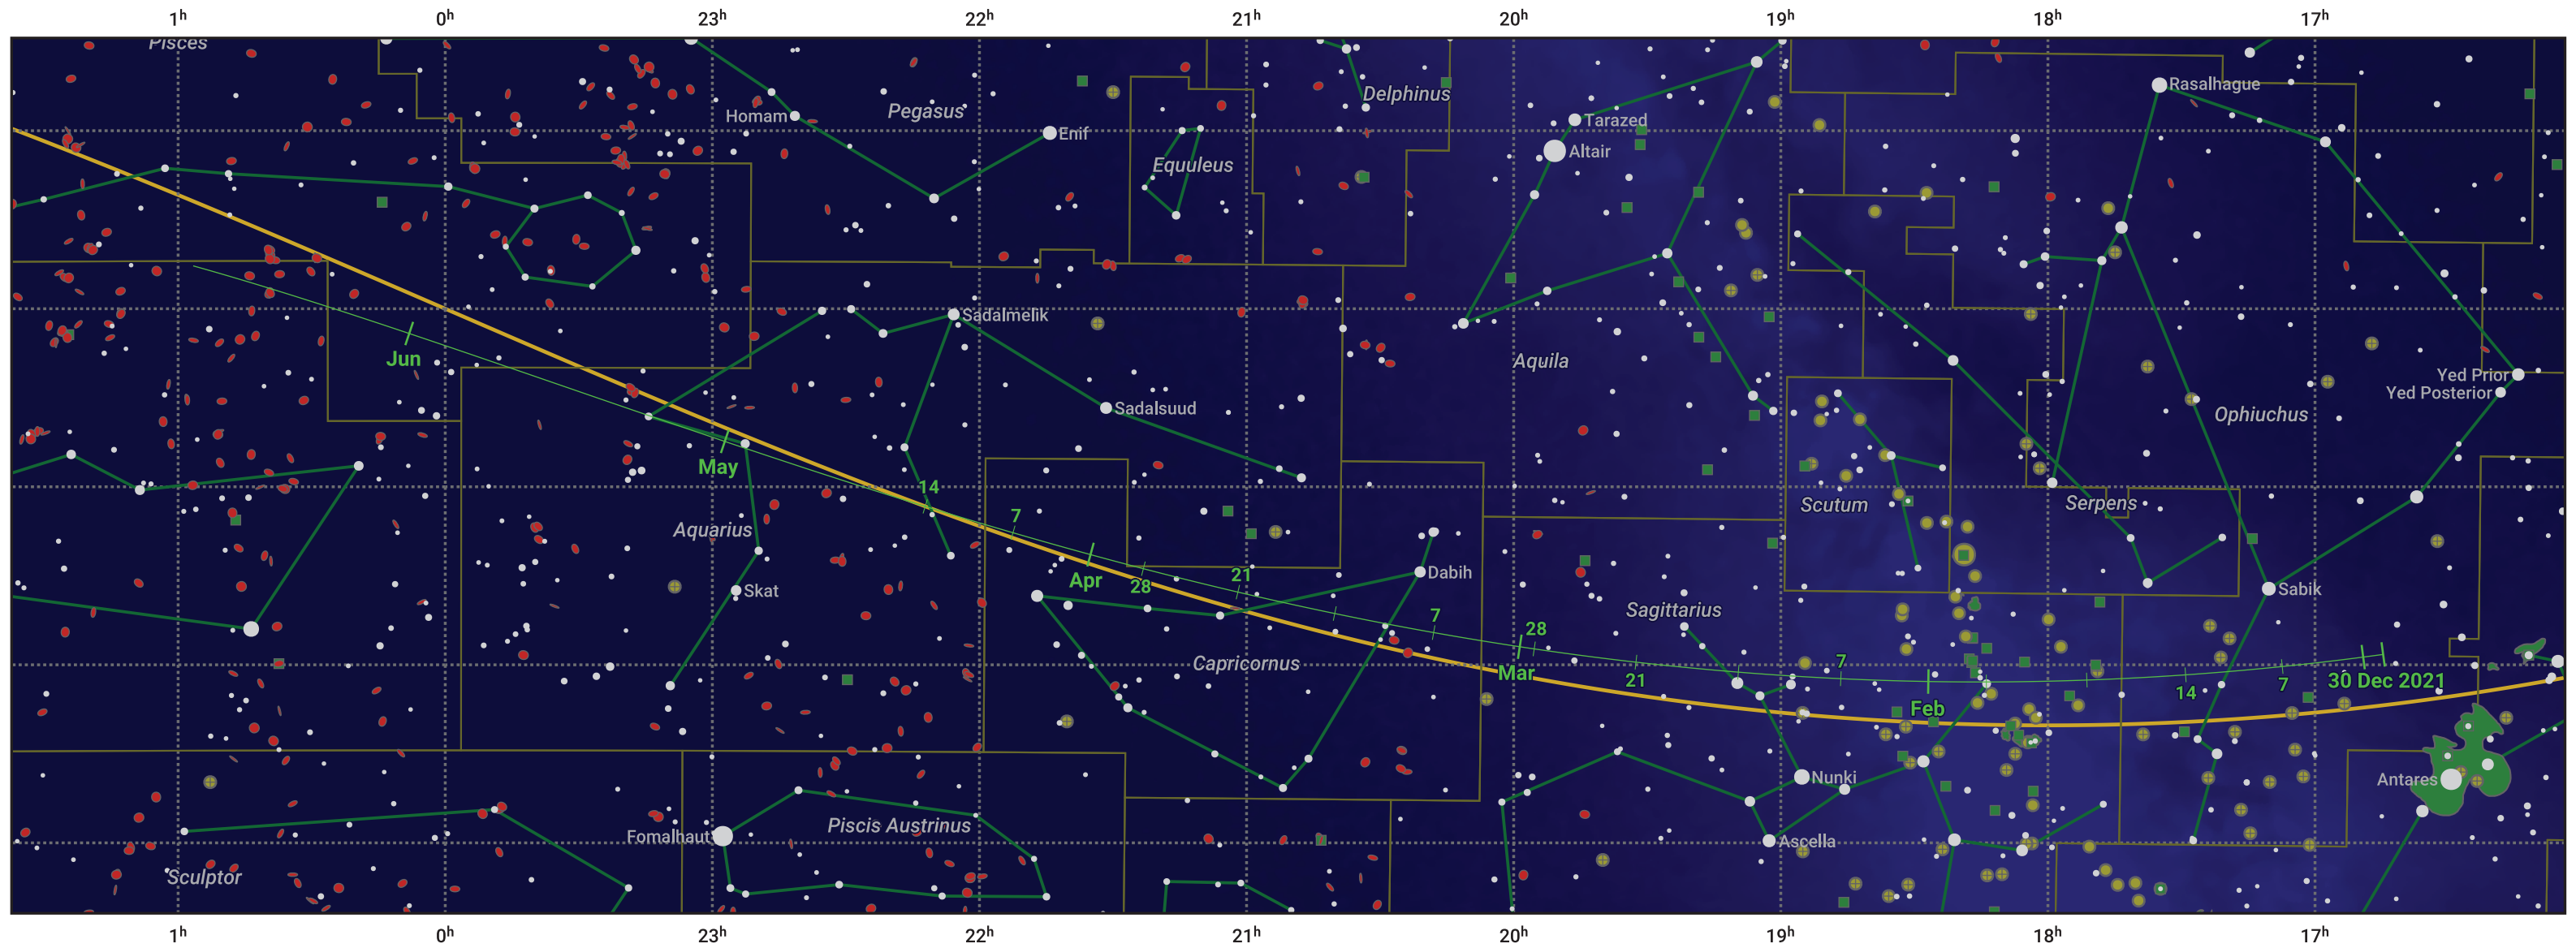

The path of 22P/Kopff starting on 30 Dec 2021

© Dominic Ford 2011–2024. Date markers placed at midnight UTC. Downloaded from <https://in-the-sky.org>

Magnitude scale: 6.0 5.0 4.0 3.0 2.0 1.0 0.0

— Ecliptic Plane

Galaxy Bright nebula Open cluster Globular cluster

Date	Mag
2022 Jan 1	11.5
2022 Feb 23	10.5
2022 Mar 1	10.4
2022 May 1	10.4