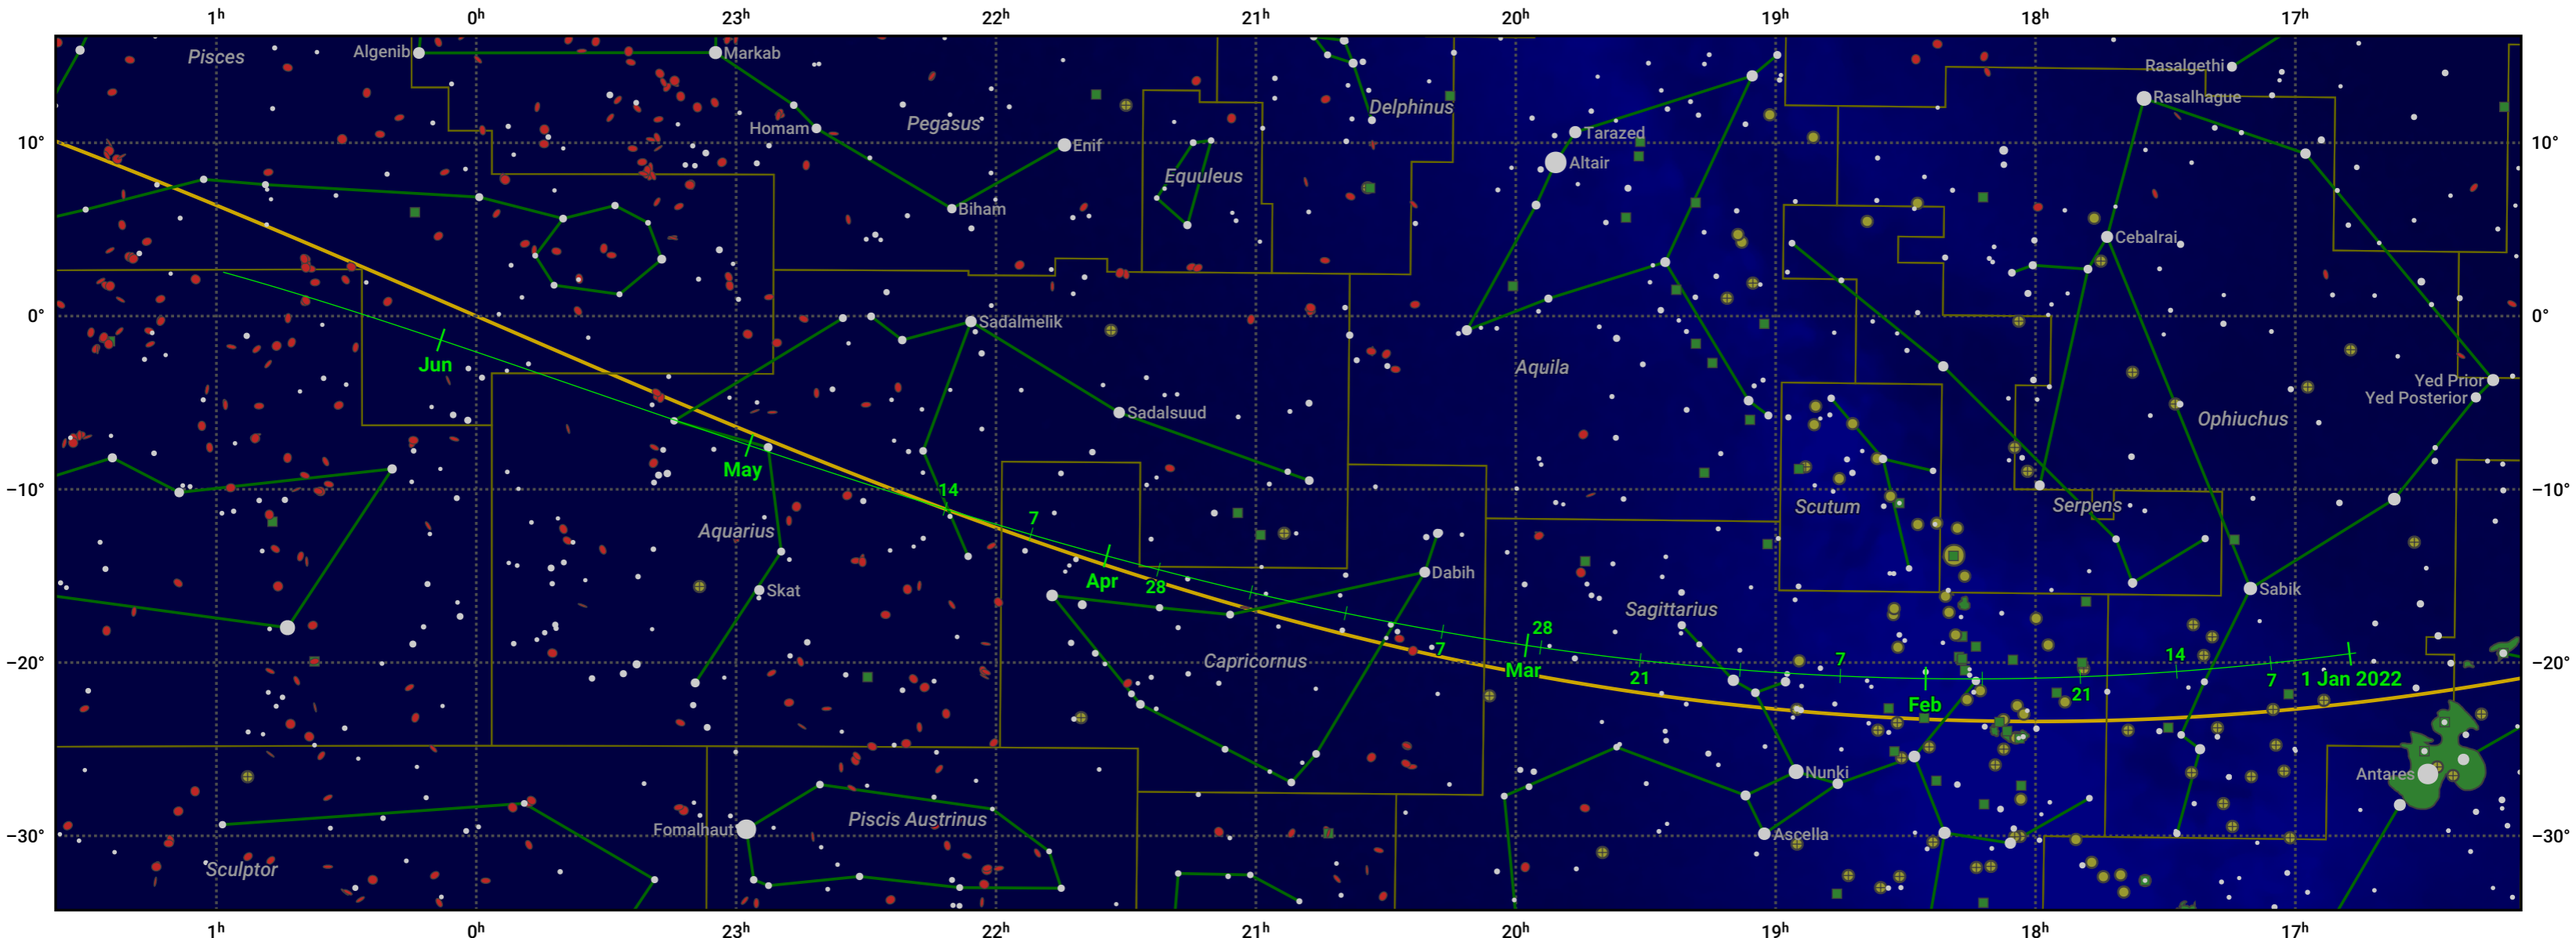

The path of 22P/Kopff starting on 31 Dec 2021

© Dominic Ford 2011–2024. Date markers placed at midnight UTC. Downloaded from <https://in-the-sky.org>

Magnitude scale: ● -6.0 ● -5.0 ● -4.0 ● -3.0 ● -2.0 ● -1.0 ● 0.0

— Ecliptic Plane

● Galaxy ■ Bright nebula ● Open cluster ⊕ Globular cluster

Date	Mag
2022 Jan 1	11.4
2022 Feb 24	10.4
2022 Mar 1	10.4
2022 May 1	10.3