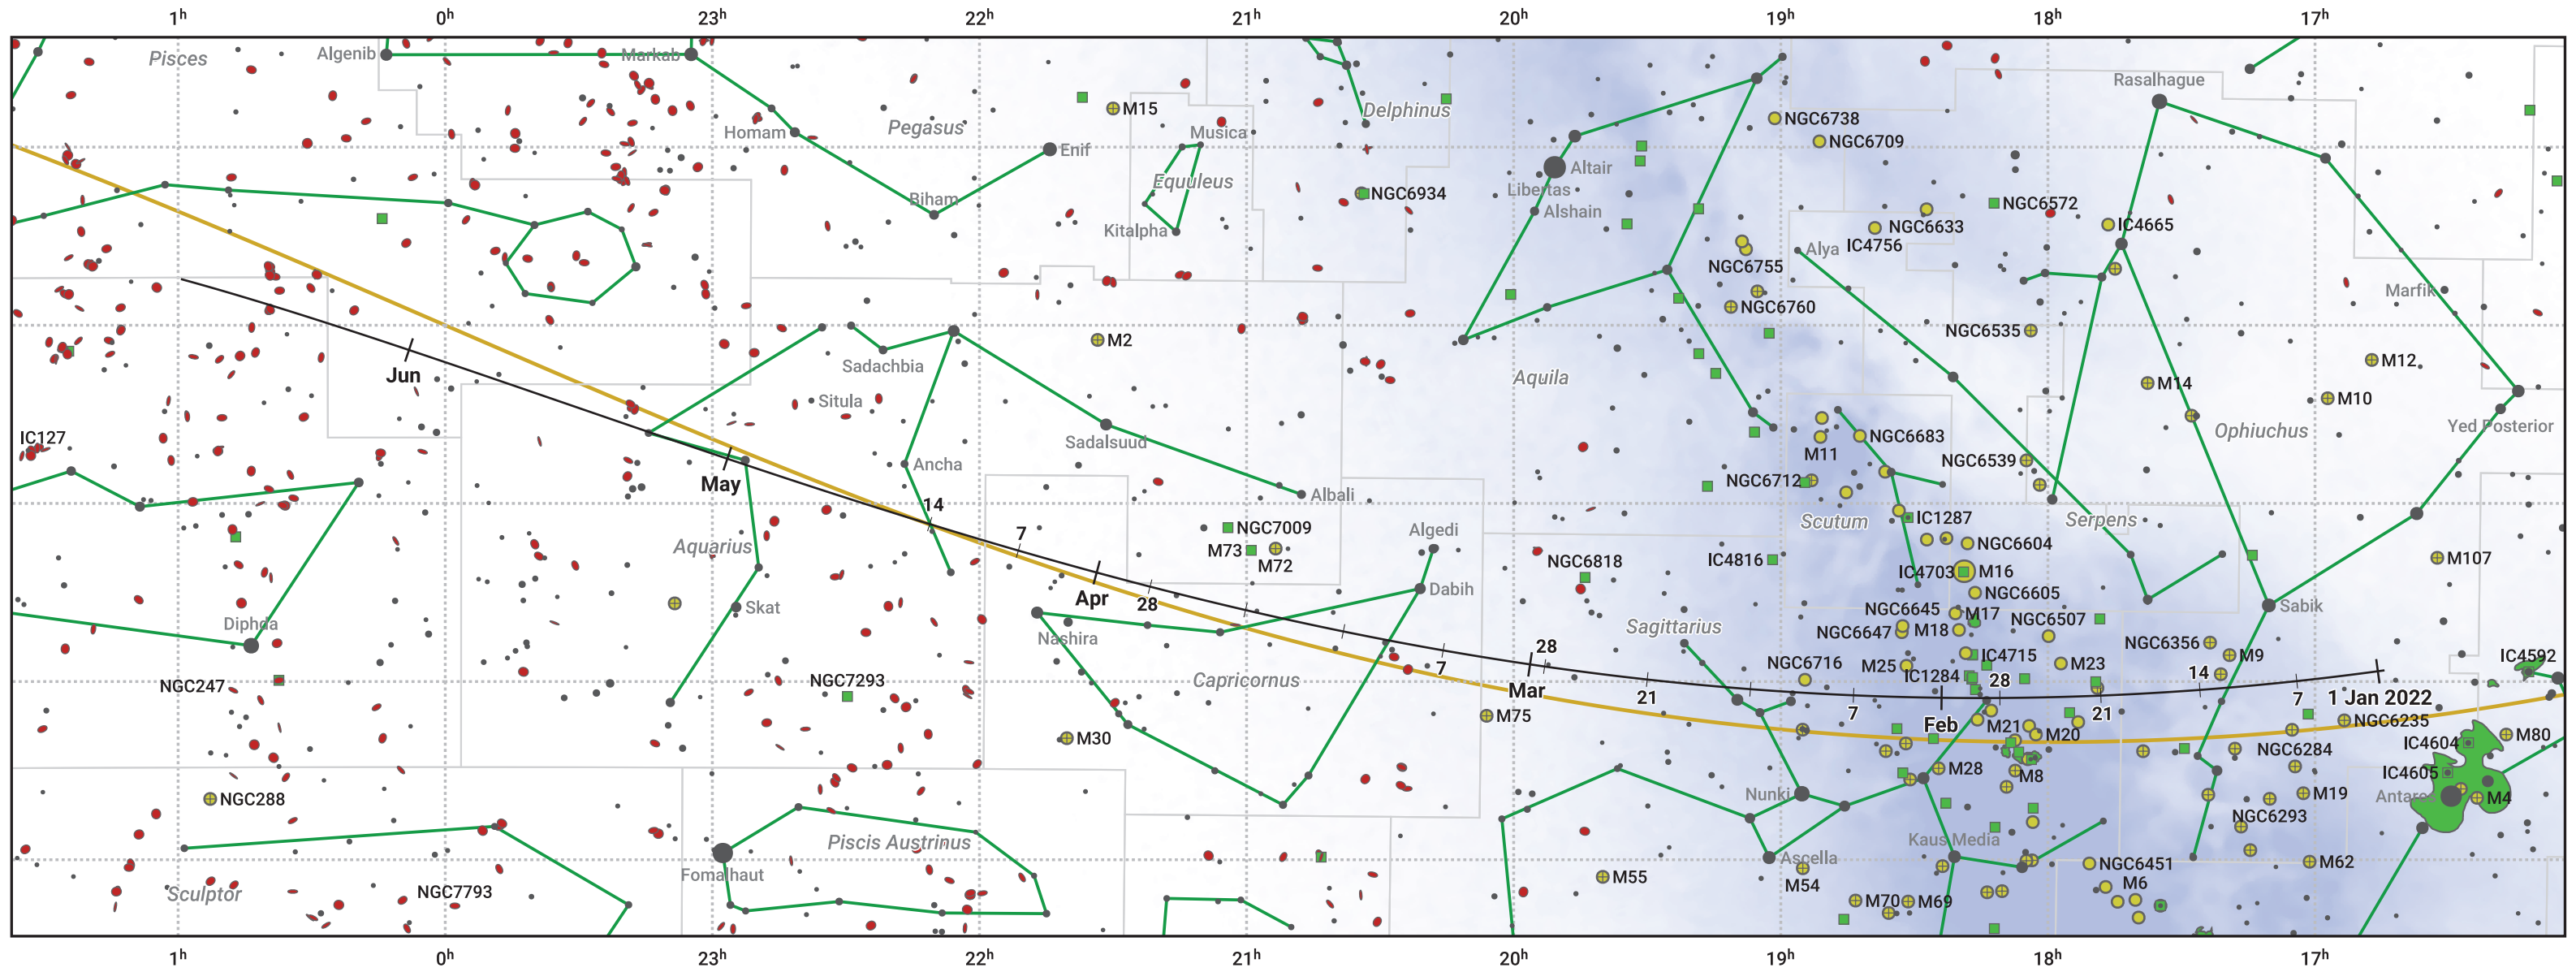

# The path of 22P/Kopff starting on 31 Dec 2021

© Dominic Ford 2011–2024. Date markers placed at midnight UTC. Downloaded from <https://in-the-sky.org>

Magnitude scale: ● 6.0 ● 5.0 ● 4.0 ● 3.0 ● 2.0 ● 1.0 ● 0.0

— Ecliptic Plane

● Galaxy    ■ Bright nebula    ● Open cluster    ⊕ Globular cluster

Date	Mag
2022 Jan 1	11.4
2022 Feb 22	10.4
2022 Mar 1	10.4
2022 May 1	10.3