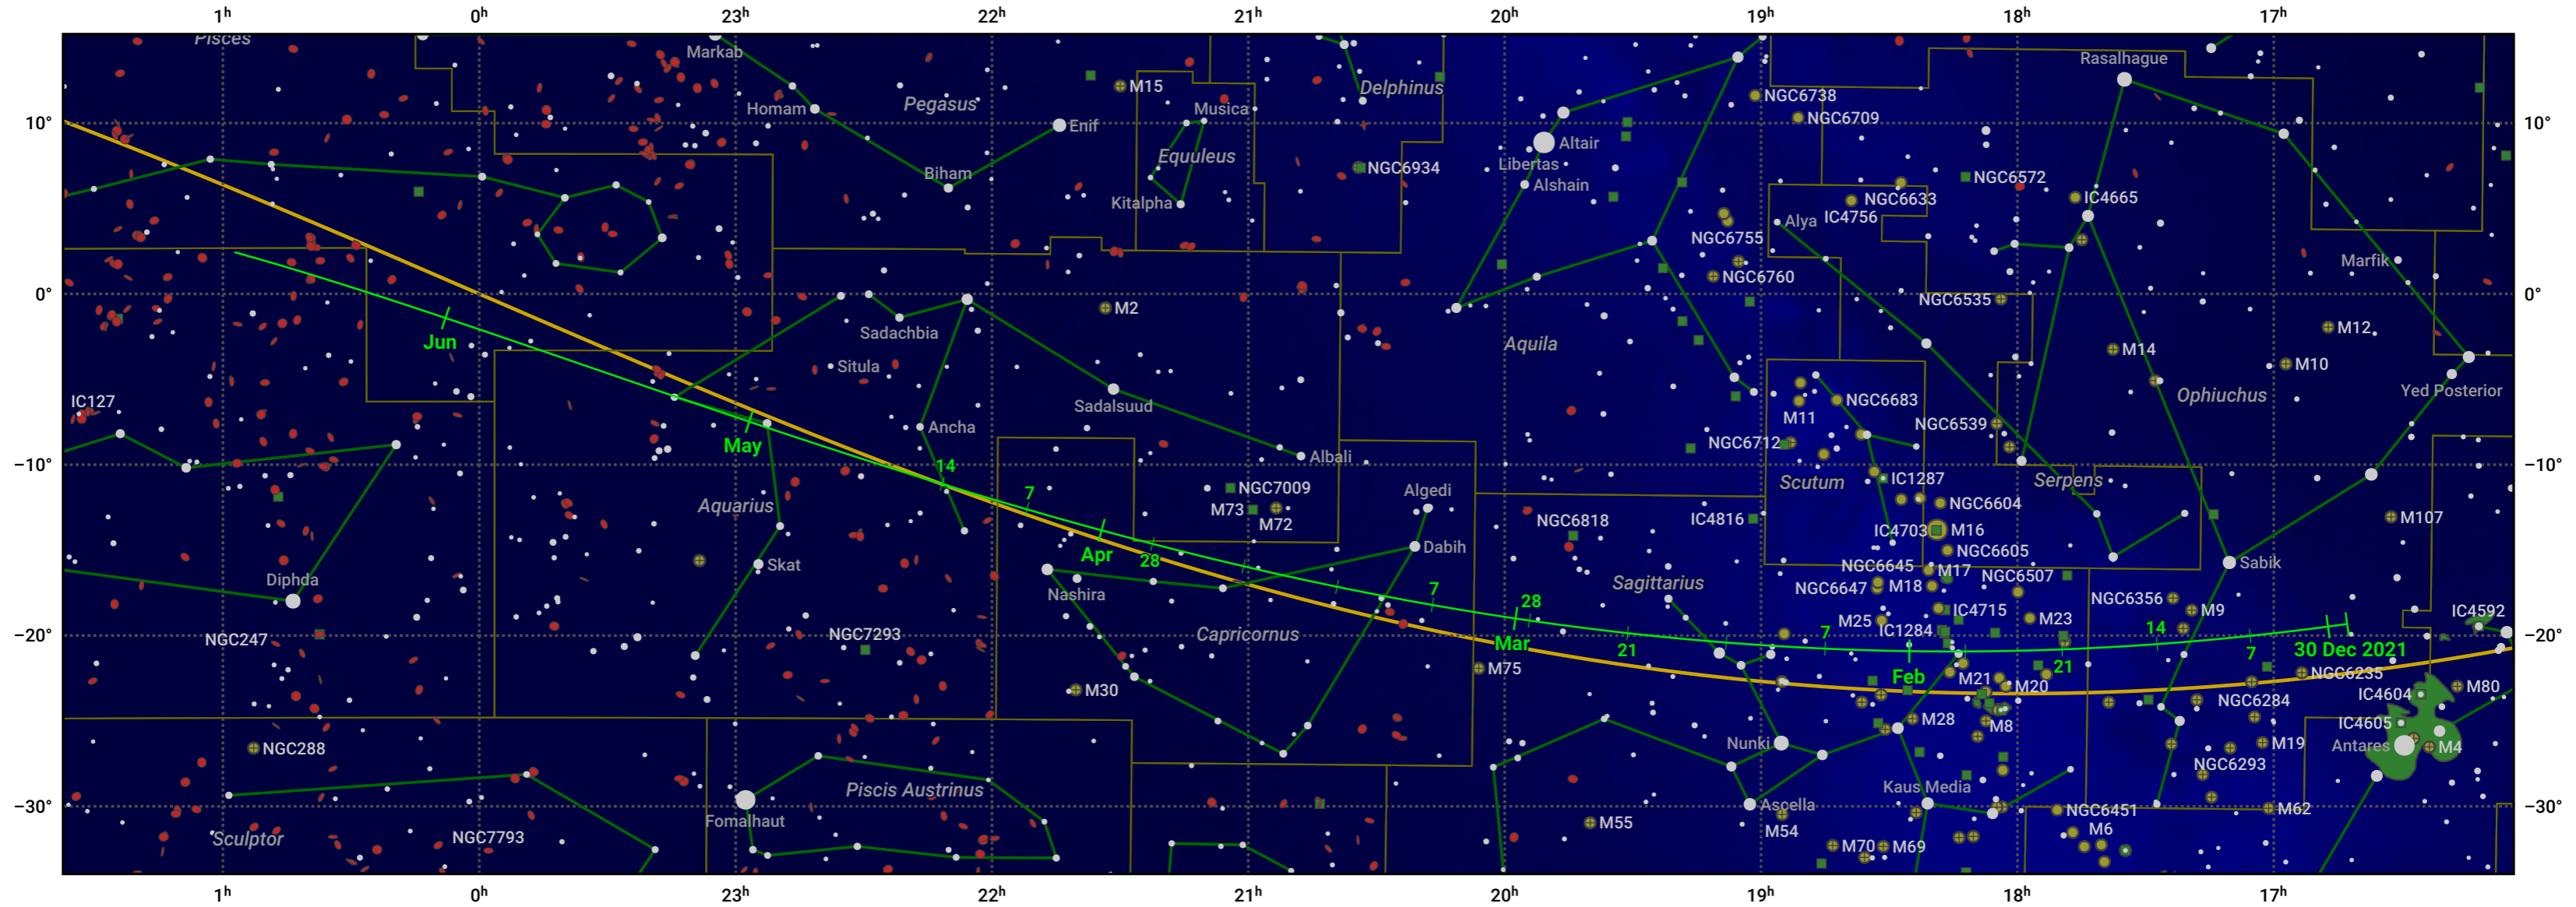

# The path of 22P/Kopff starting on 30 Dec 2021

© Dominic Ford 2011–2024. Date markers placed at midnight UTC. Downloaded from <https://in-the-sky.org>

Magnitude scale: ● 6.0 ● 5.0 ● 4.0 ● 3.0 ● 2.0 ● 1.0 ● 0.0

— Ecliptic Plane

● Galaxy ● Bright nebula ● Open cluster ● Globular cluster

Date	Mag
2022 Jan 1	11.4
2022 Feb 23	10.5
2022 Mar 1	10.4
2022 May 1	10.4