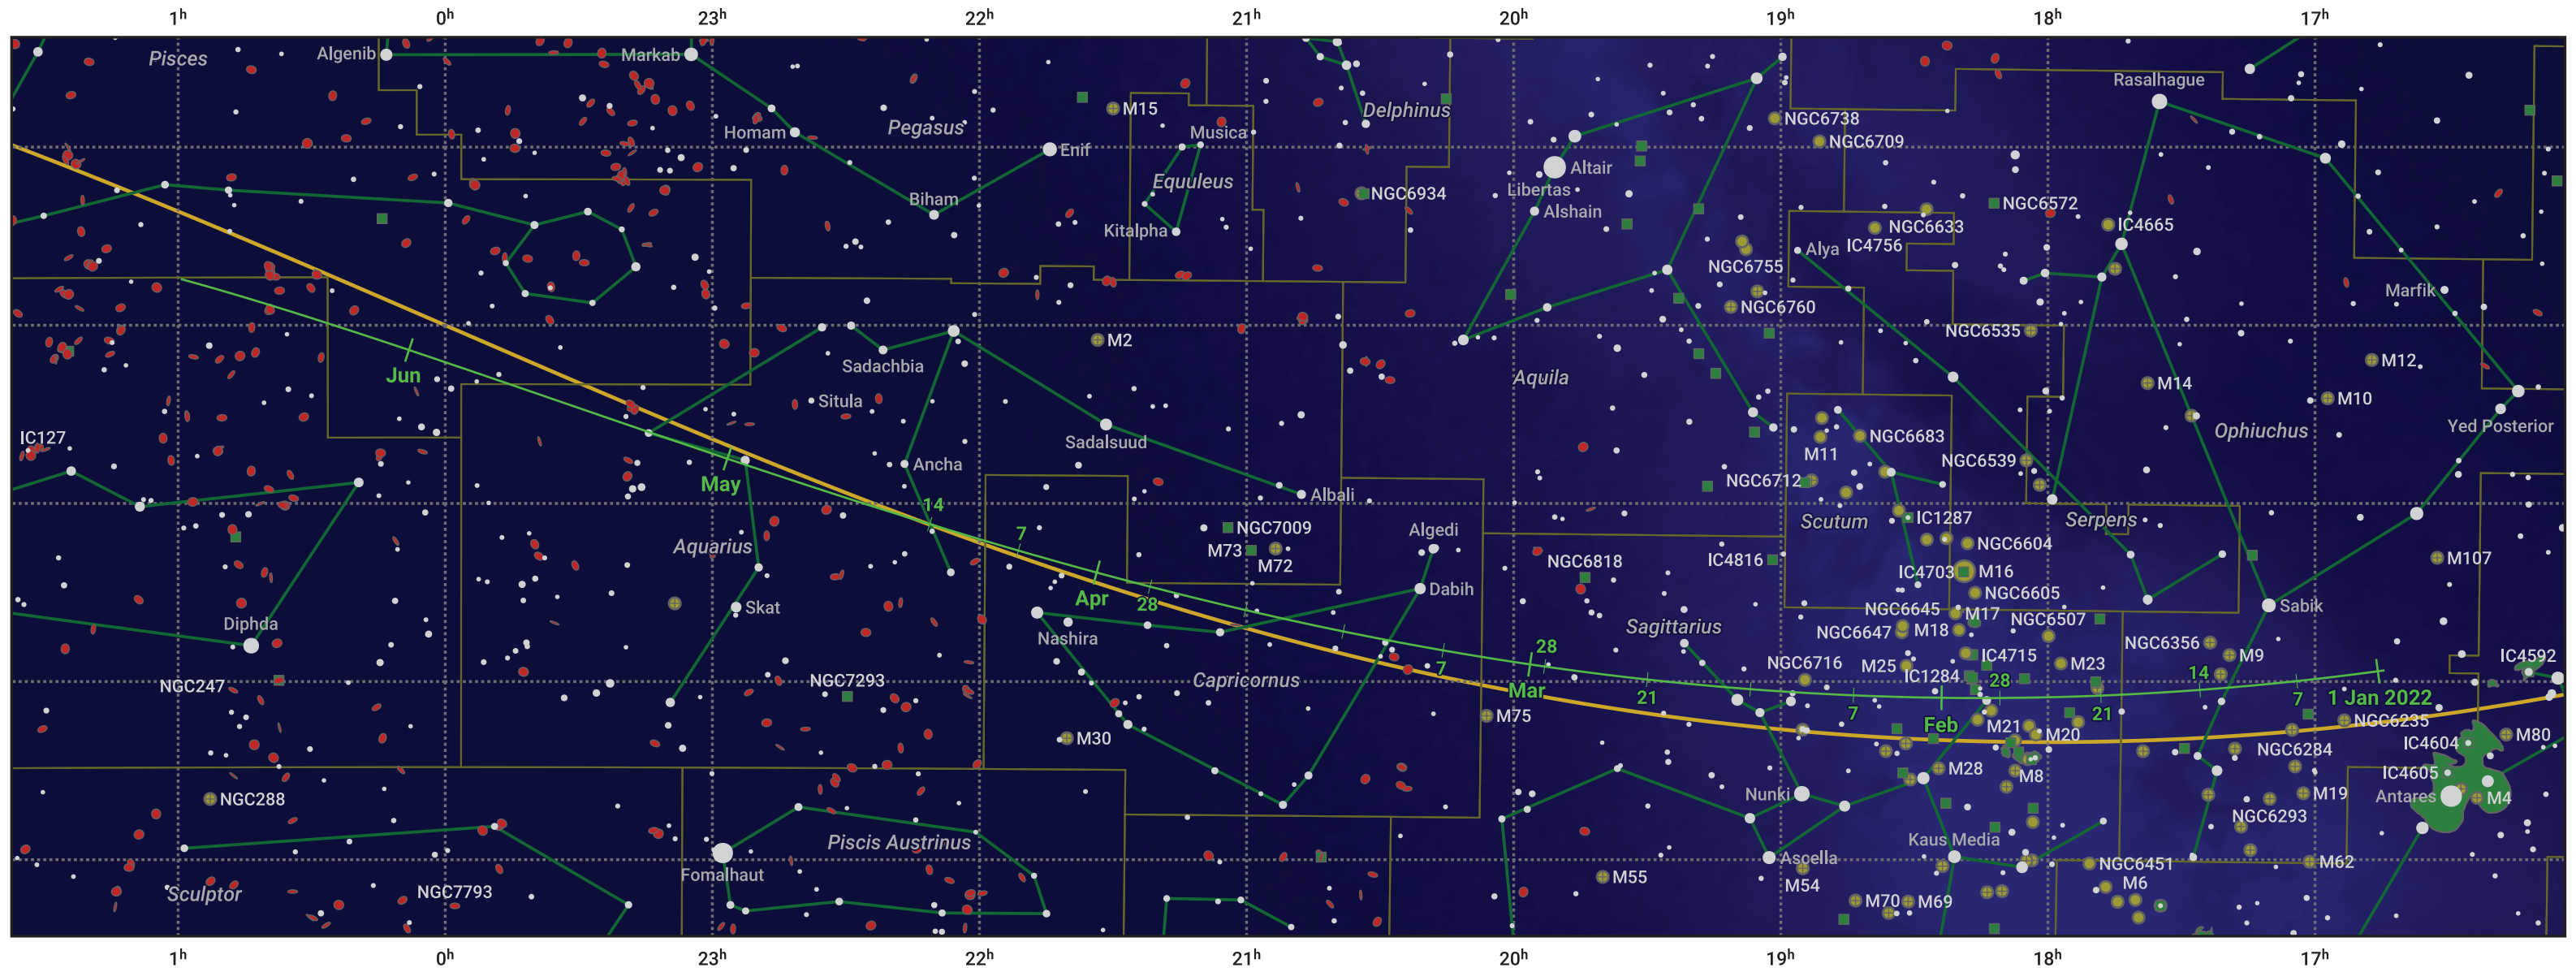

The path of 22P/Kopff starting on 31 Dec 2021

© Dominic Ford 2011–2024. Date markers placed at midnight UTC. Downloaded from <https://in-the-sky.org>

Magnitude scale: 6.0 5.0 4.0 3.0 2.0 1.0 0.0

— Ecliptic Plane

Galaxy
 Bright nebula
 Open cluster
 Globular cluster

Date	Mag
2022 Jan 1	11.4
2022 Feb 22	10.4
2022 Mar 1	10.4
2022 May 1	10.3