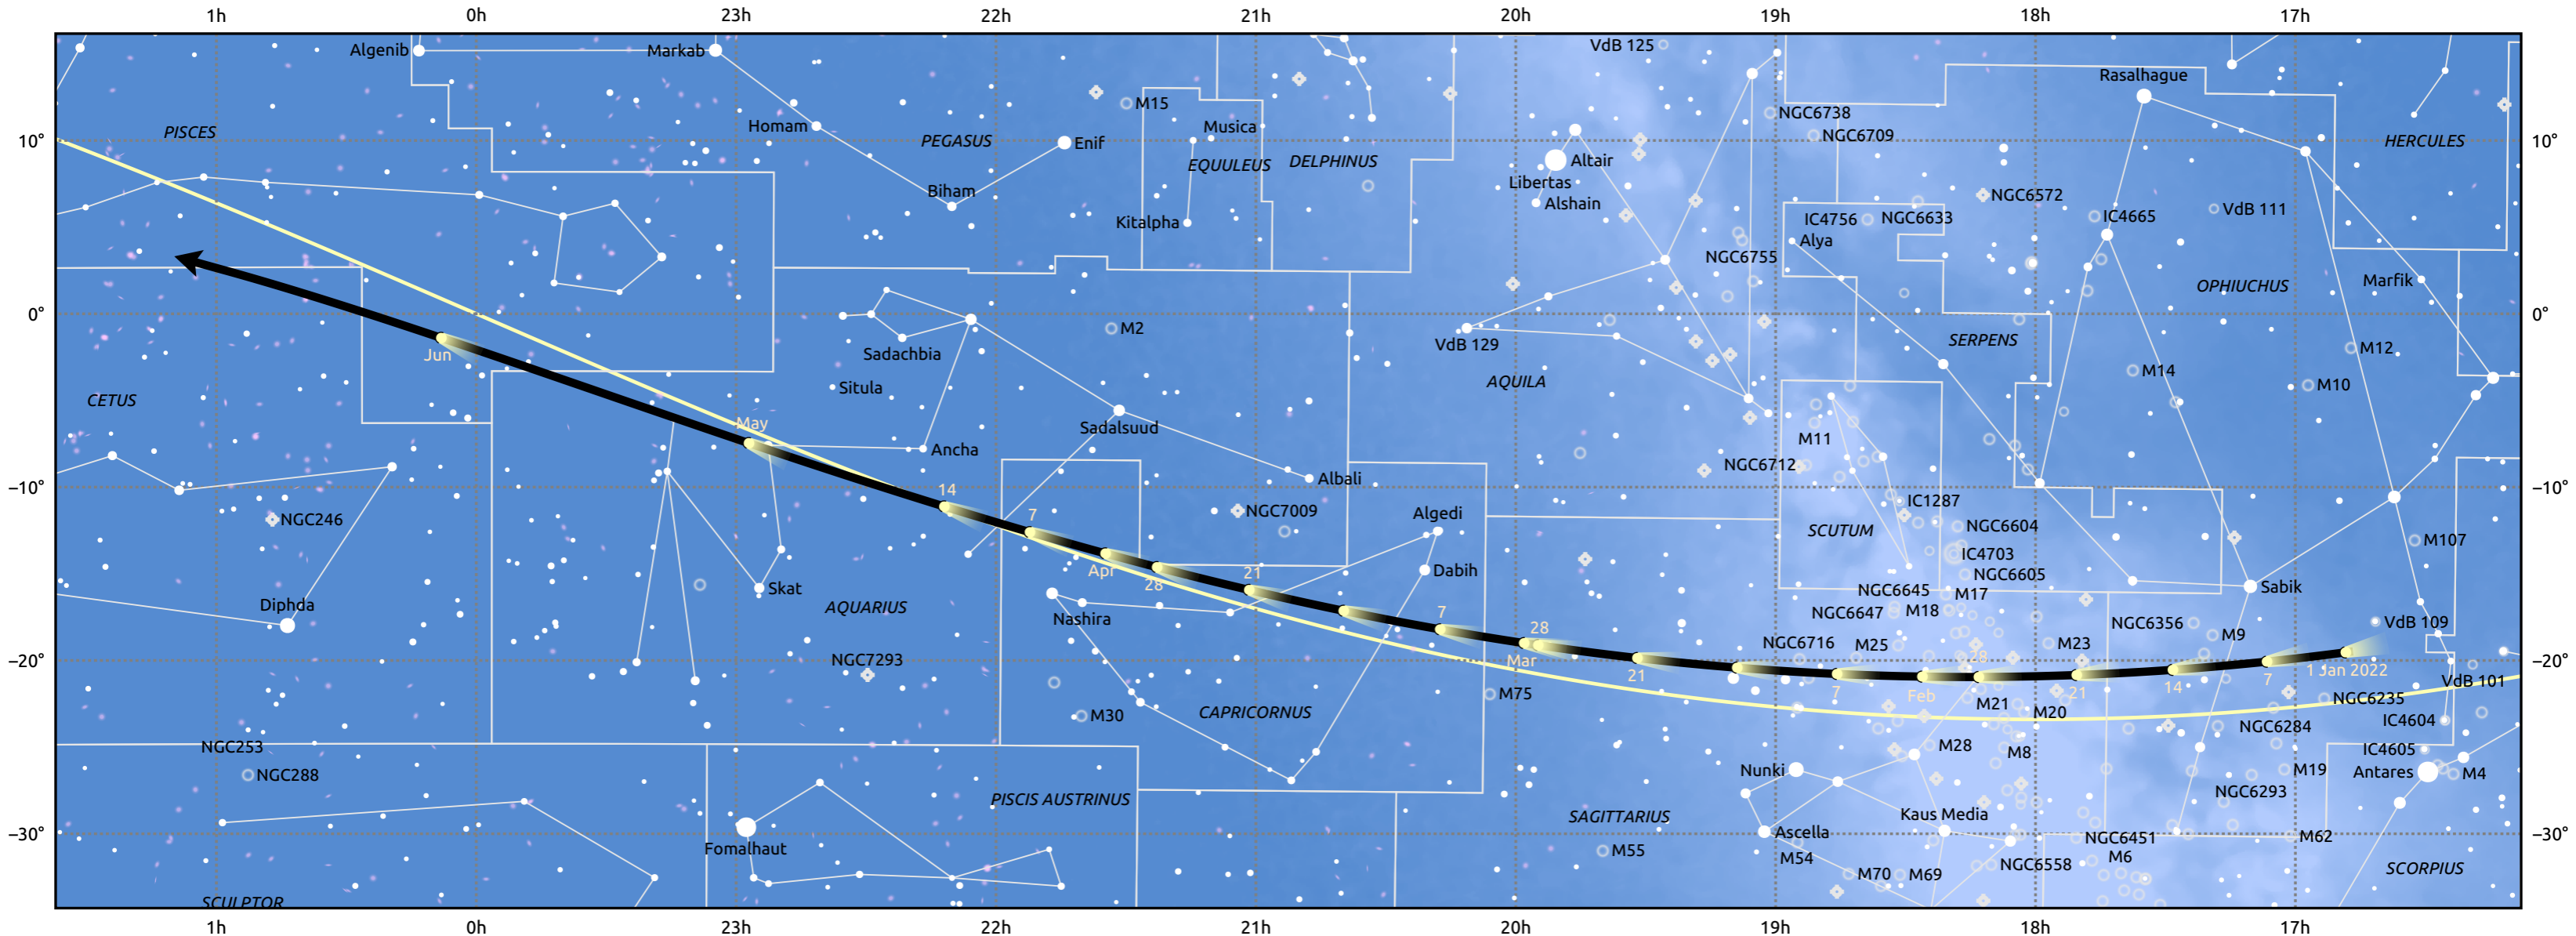

The path of 22P/Kopff starting on 31 Dec 2021

© Dominic Ford 2011–2025. Date markers placed at midnight UTC. Downloaded from <https://in-the-sky.org>

Magnitude scale: ● 6.0 ● 5.0 ● 4.0 ● 3.0 ● 2.0 ● 1.0 ● 0.0

— Ecliptic Plane

Galaxy Bright nebula Open cluster Globular cluster Planetary nebula

Date	Mag
2022 Jan 1	11.5
2022 Feb 25	10.5
2022 Mar 1	10.4
2022 May 1	10.4