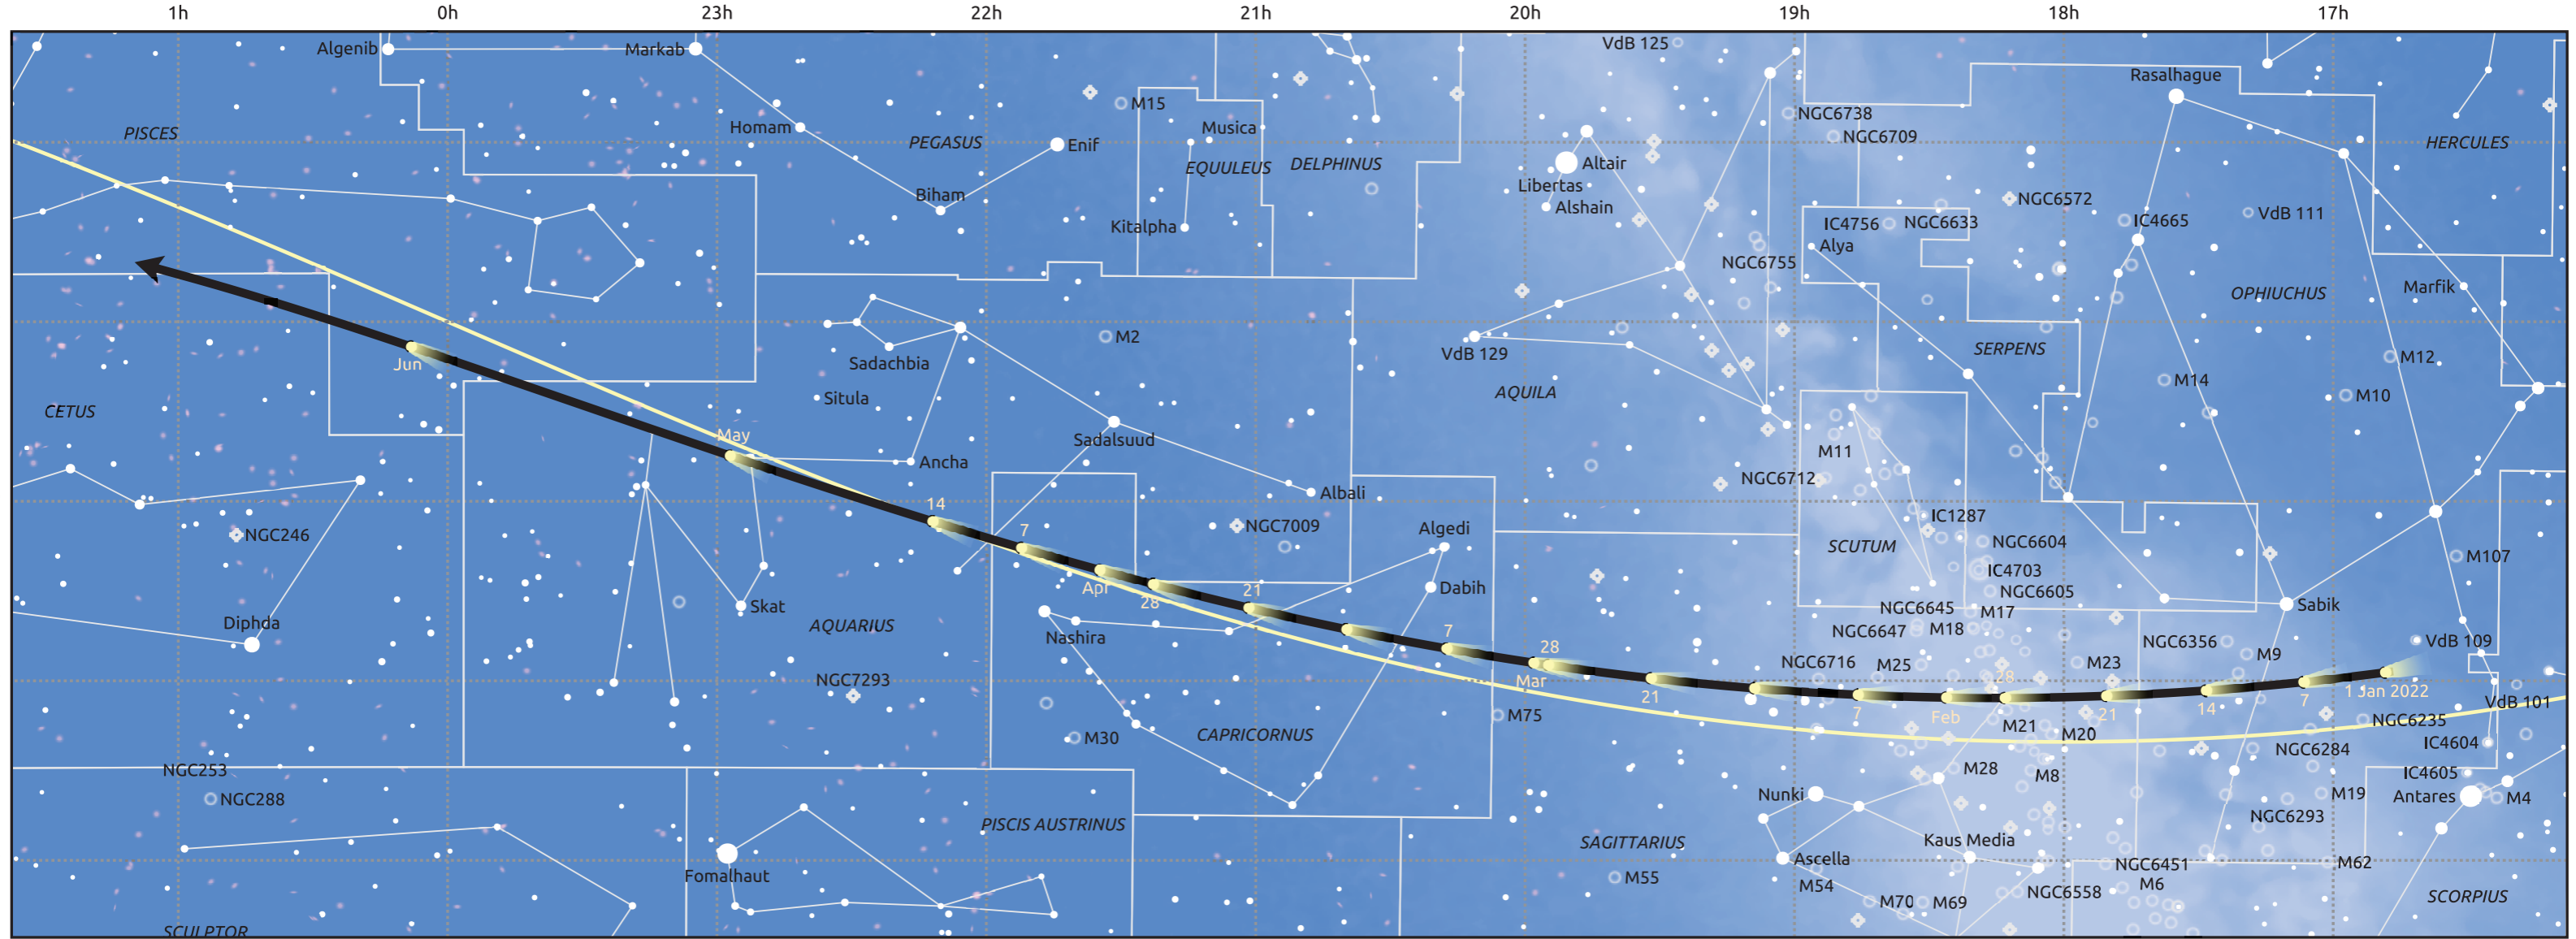

The path of 22P/Kopff starting on 31 Dec 2021

© Dominic Ford 2011–2025. Date markers placed at midnight UTC. Downloaded from <https://in-the-sky.org>

Magnitude scale: • 6.0 • 5.0 • 4.0 • 3.0 • 2.0 • 1.0 • 0.0

— Ecliptic Plane

Galaxy Bright nebula Open cluster Globular cluster Planetary nebula

Date	Mag
2022 Jan 1	11.5
2022 Feb 25	10.5
2022 Mar 1	10.4
2022 May 1	10.4