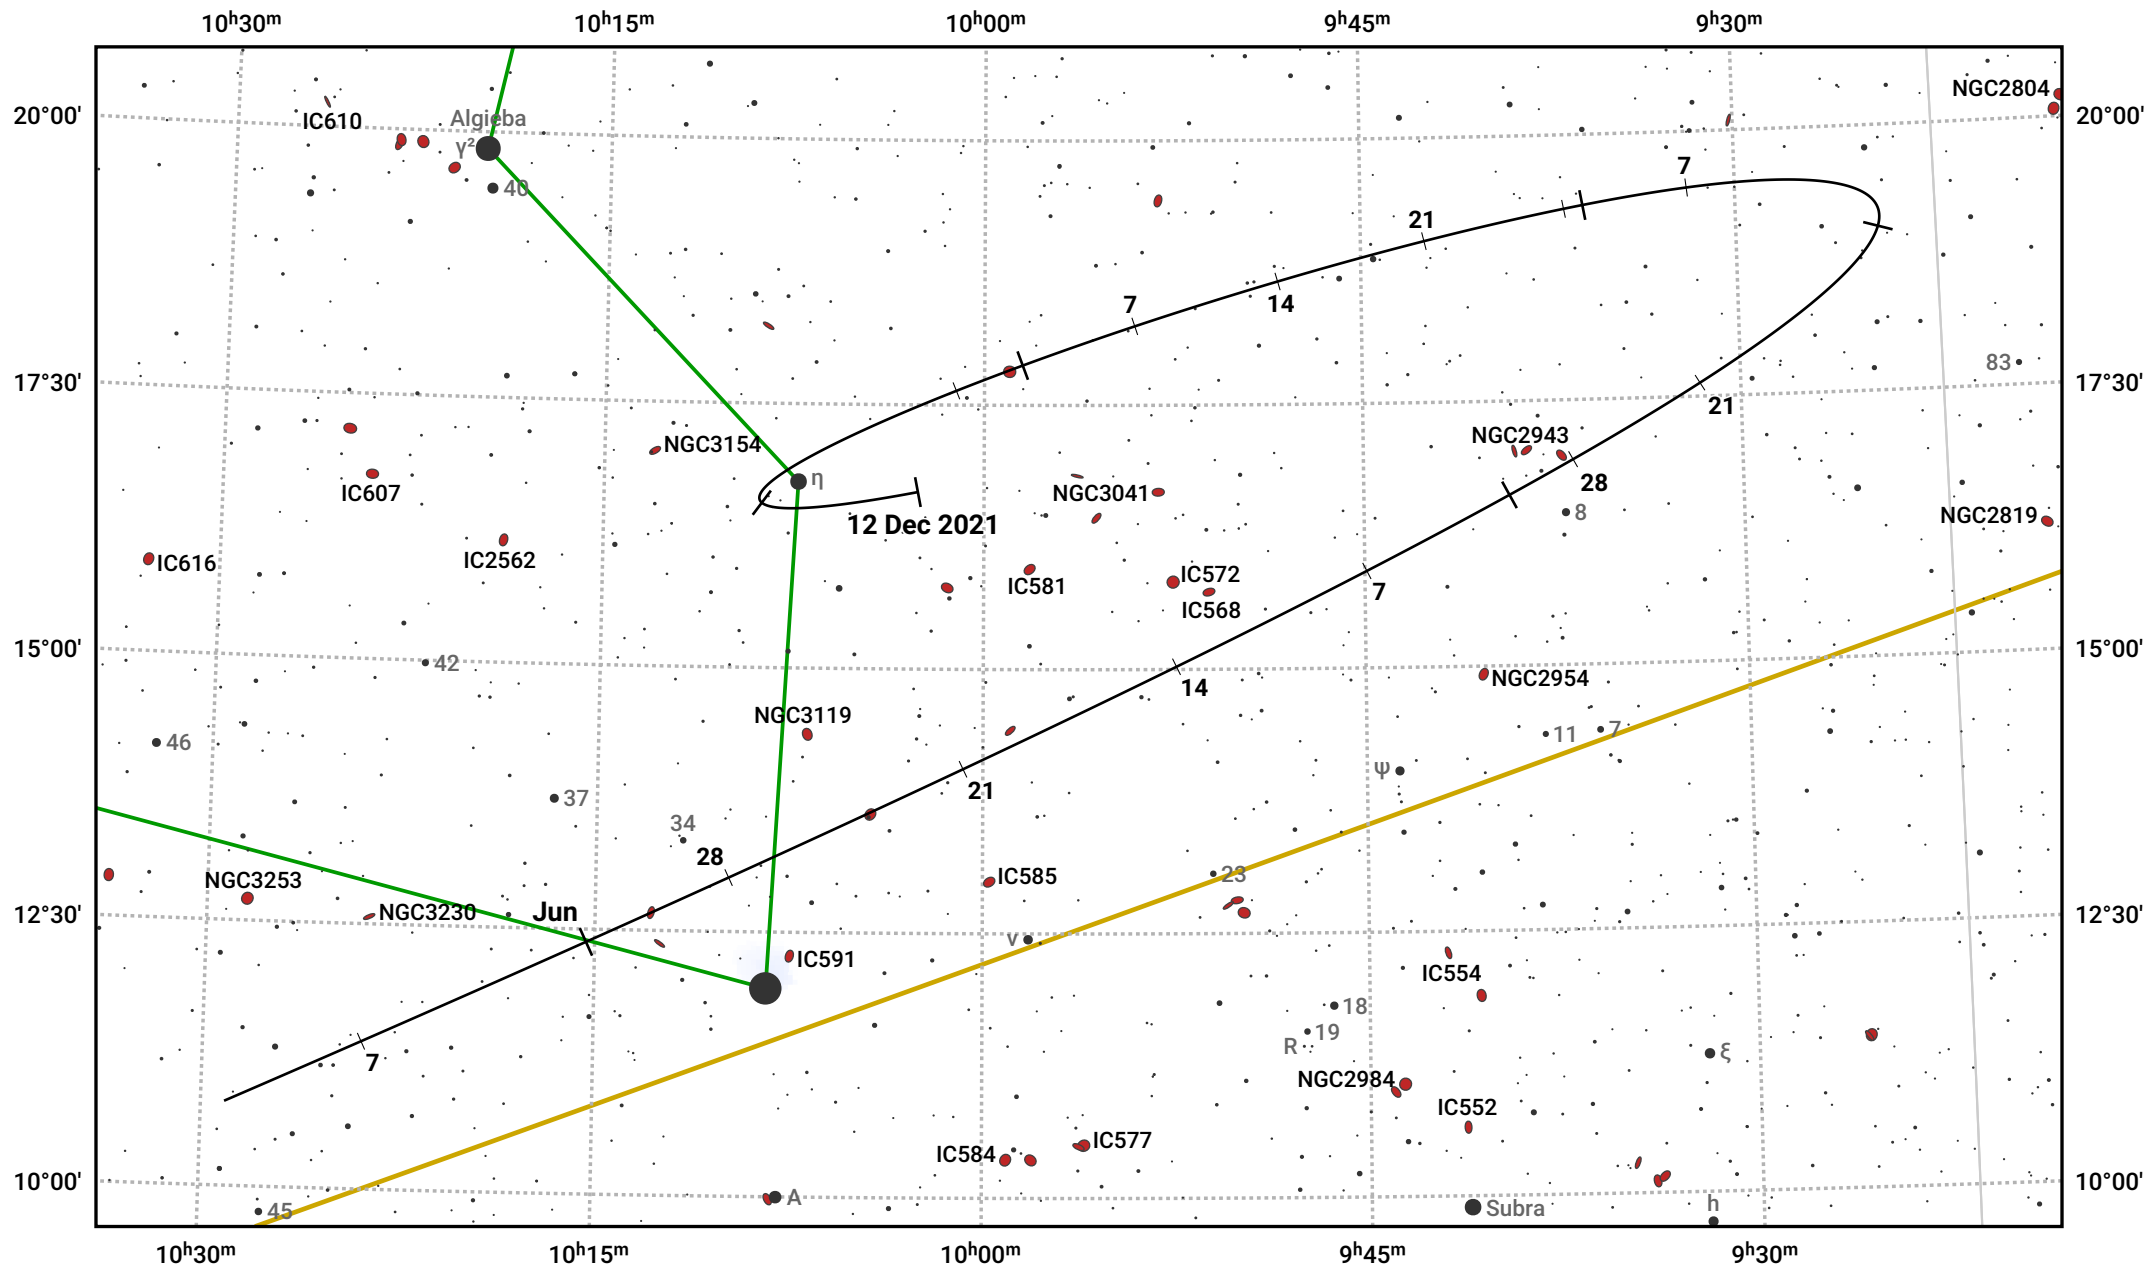

The path of 116P/Wild starting on 12 Dec 2021

© Dominic Ford 2011–2024. Date markers placed at midnight UTC. Downloaded from <https://in-the-sky.org>

Magnitude scale: 10.0 9.0 8.0 7.0 6.0 5.0 4.0 3.0 2.0 1.0

— Ecliptic Plane

Galaxy Bright nebula Open cluster Globular cluster

Date	Mag
2022 Jan 1	12.4
2022 Jan 28	11.9
2022 Mar 1	11.5
2022 May 1	11.7