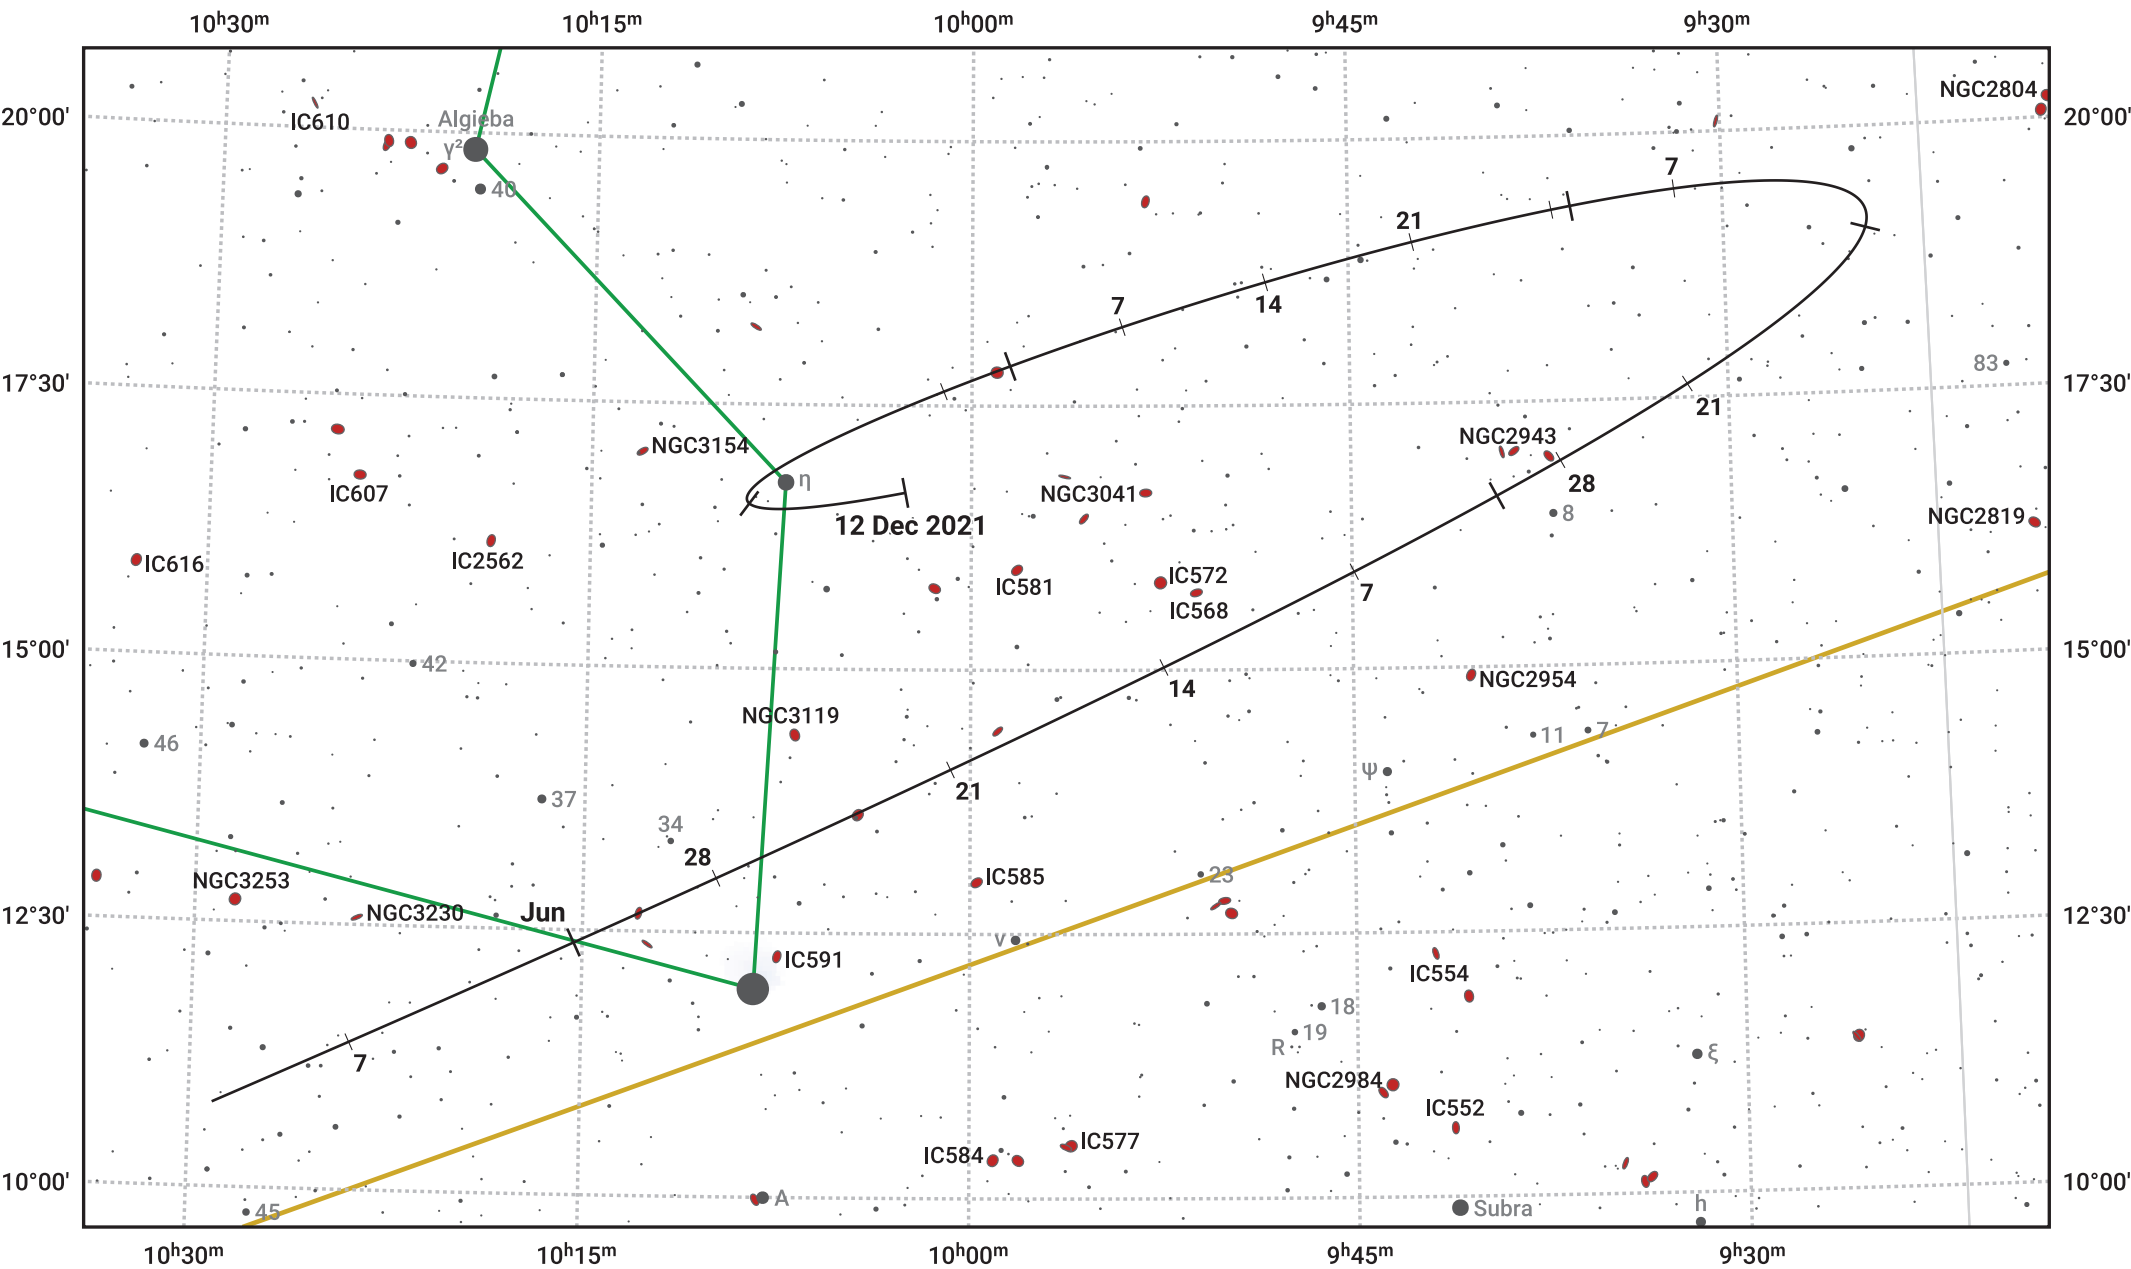

The path of 116P/Wild starting on 12 Dec 2021

© Dominic Ford 2011–2024. Date markers placed at midnight UTC. Downloaded from <https://in-the-sky.org>

Magnitude scale: 10.0 9.0 8.0 7.0 6.0 5.0 4.0 3.0 2.0 1.0

— Ecliptic Plane

- Galaxy
- Bright nebula
- Open cluster
- Globular cluster

| Date | Mag |
|-------------|------|
| 2022 Jan 1 | 12.4 |
| 2022 Jan 28 | 11.9 |
| 2022 Mar 1 | 11.5 |
| 2022 May 1 | 11.7 |