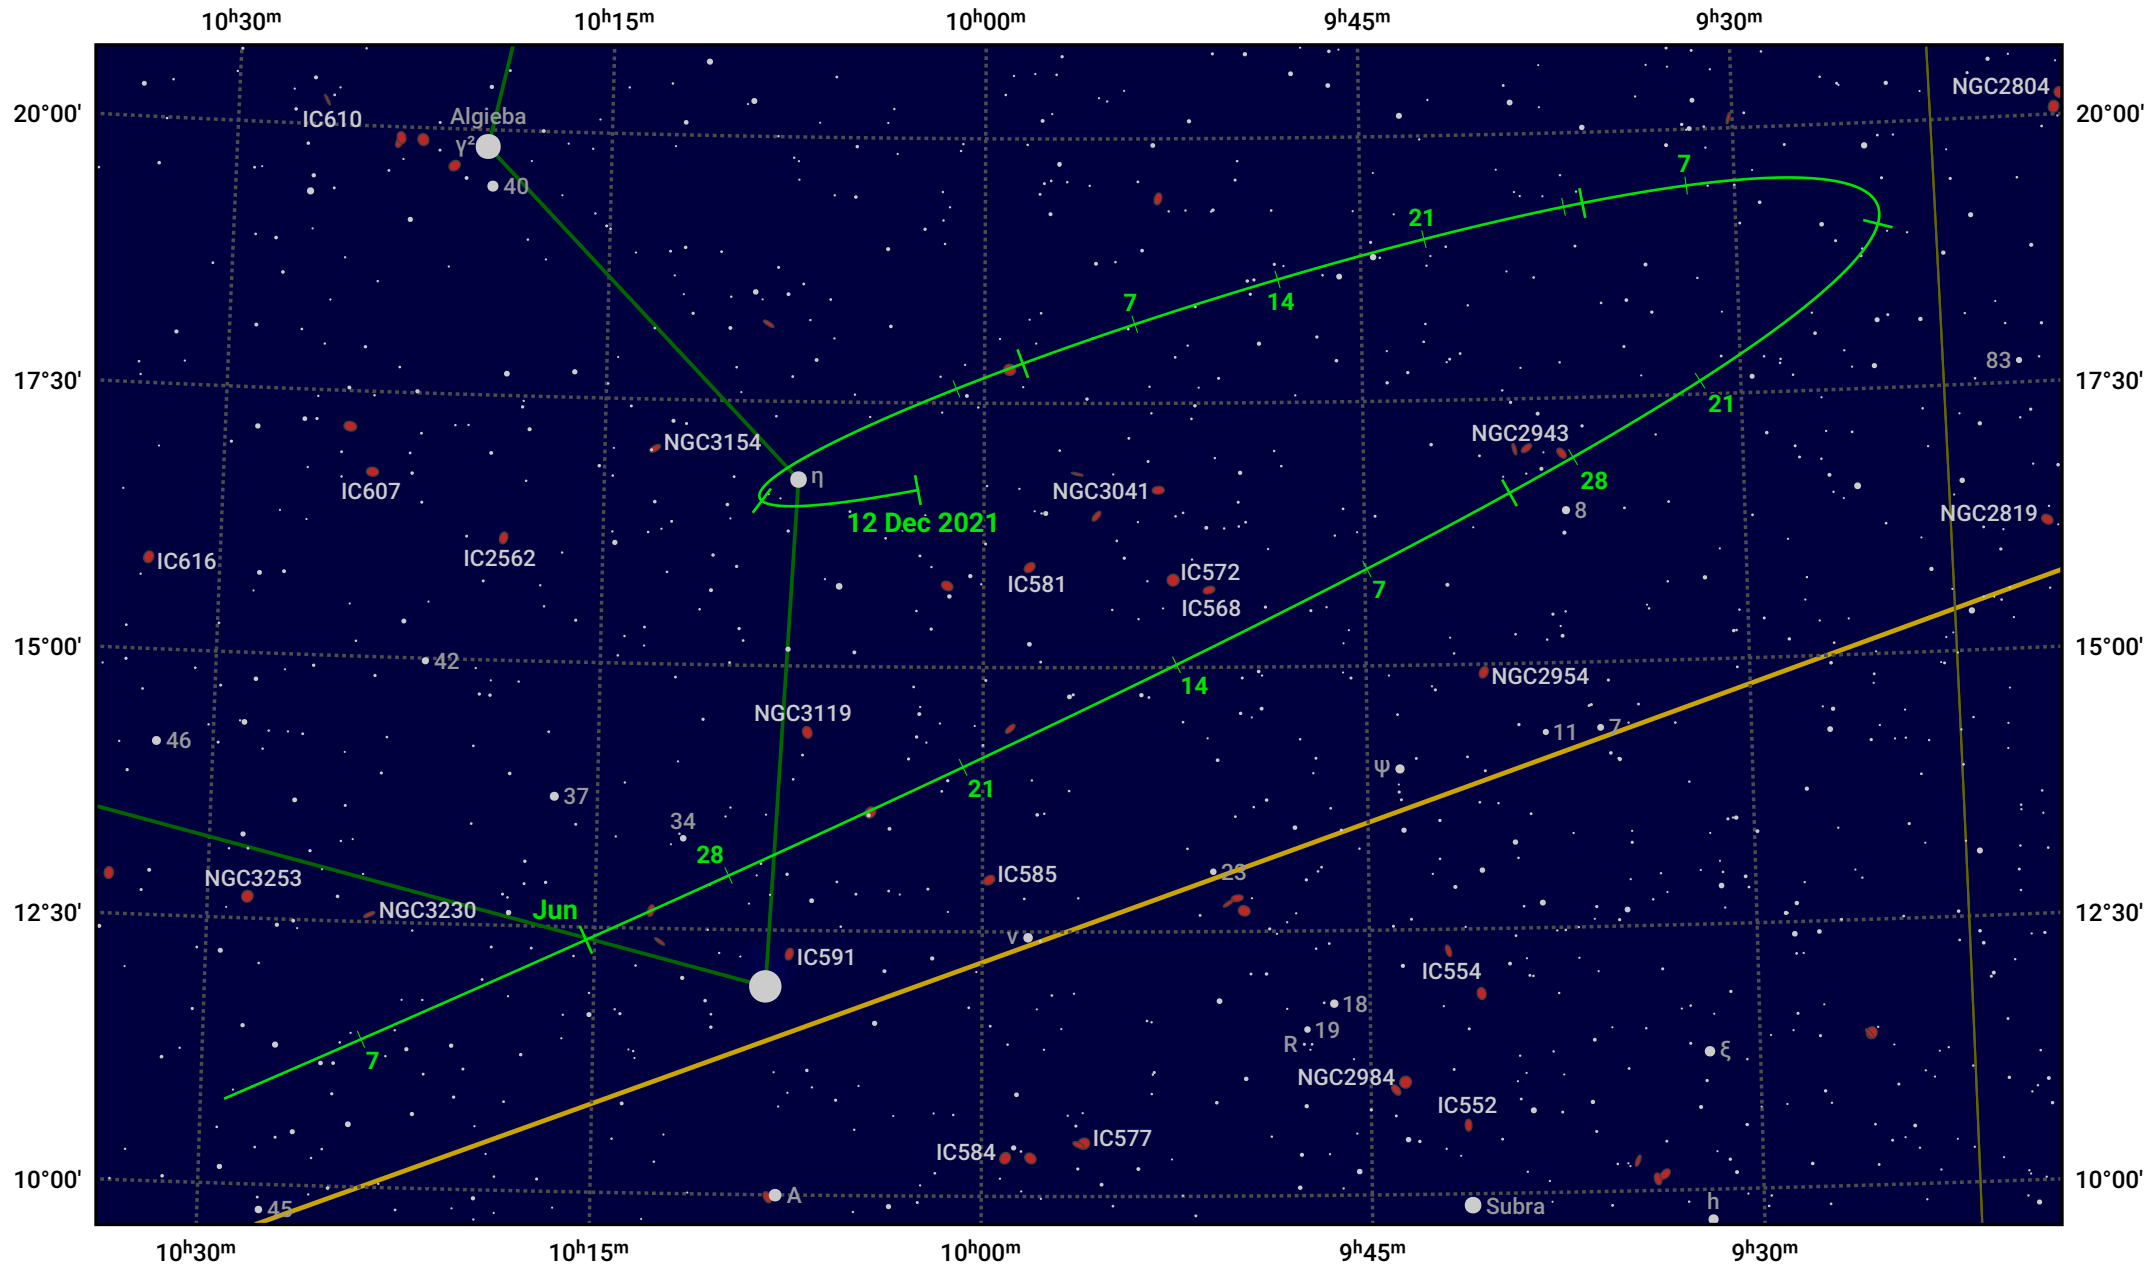

# The path of 116P/Wild starting on 12 Dec 2021

© Dominic Ford 2011–2024. Date markers placed at midnight UTC. Downloaded from <https://in-the-sky.org>

Magnitude scale: 10.0 9.0 8.0 7.0 6.0 5.0 4.0 3.0 2.0 1.0

— Ecliptic Plane

- Galaxy
- Bright nebula
- Open cluster
- ⊕ Globular cluster

Date	Mag
2022 Jan 1	12.4
2022 Jan 28	11.9
2022 Mar 1	11.5
2022 May 1	11.7