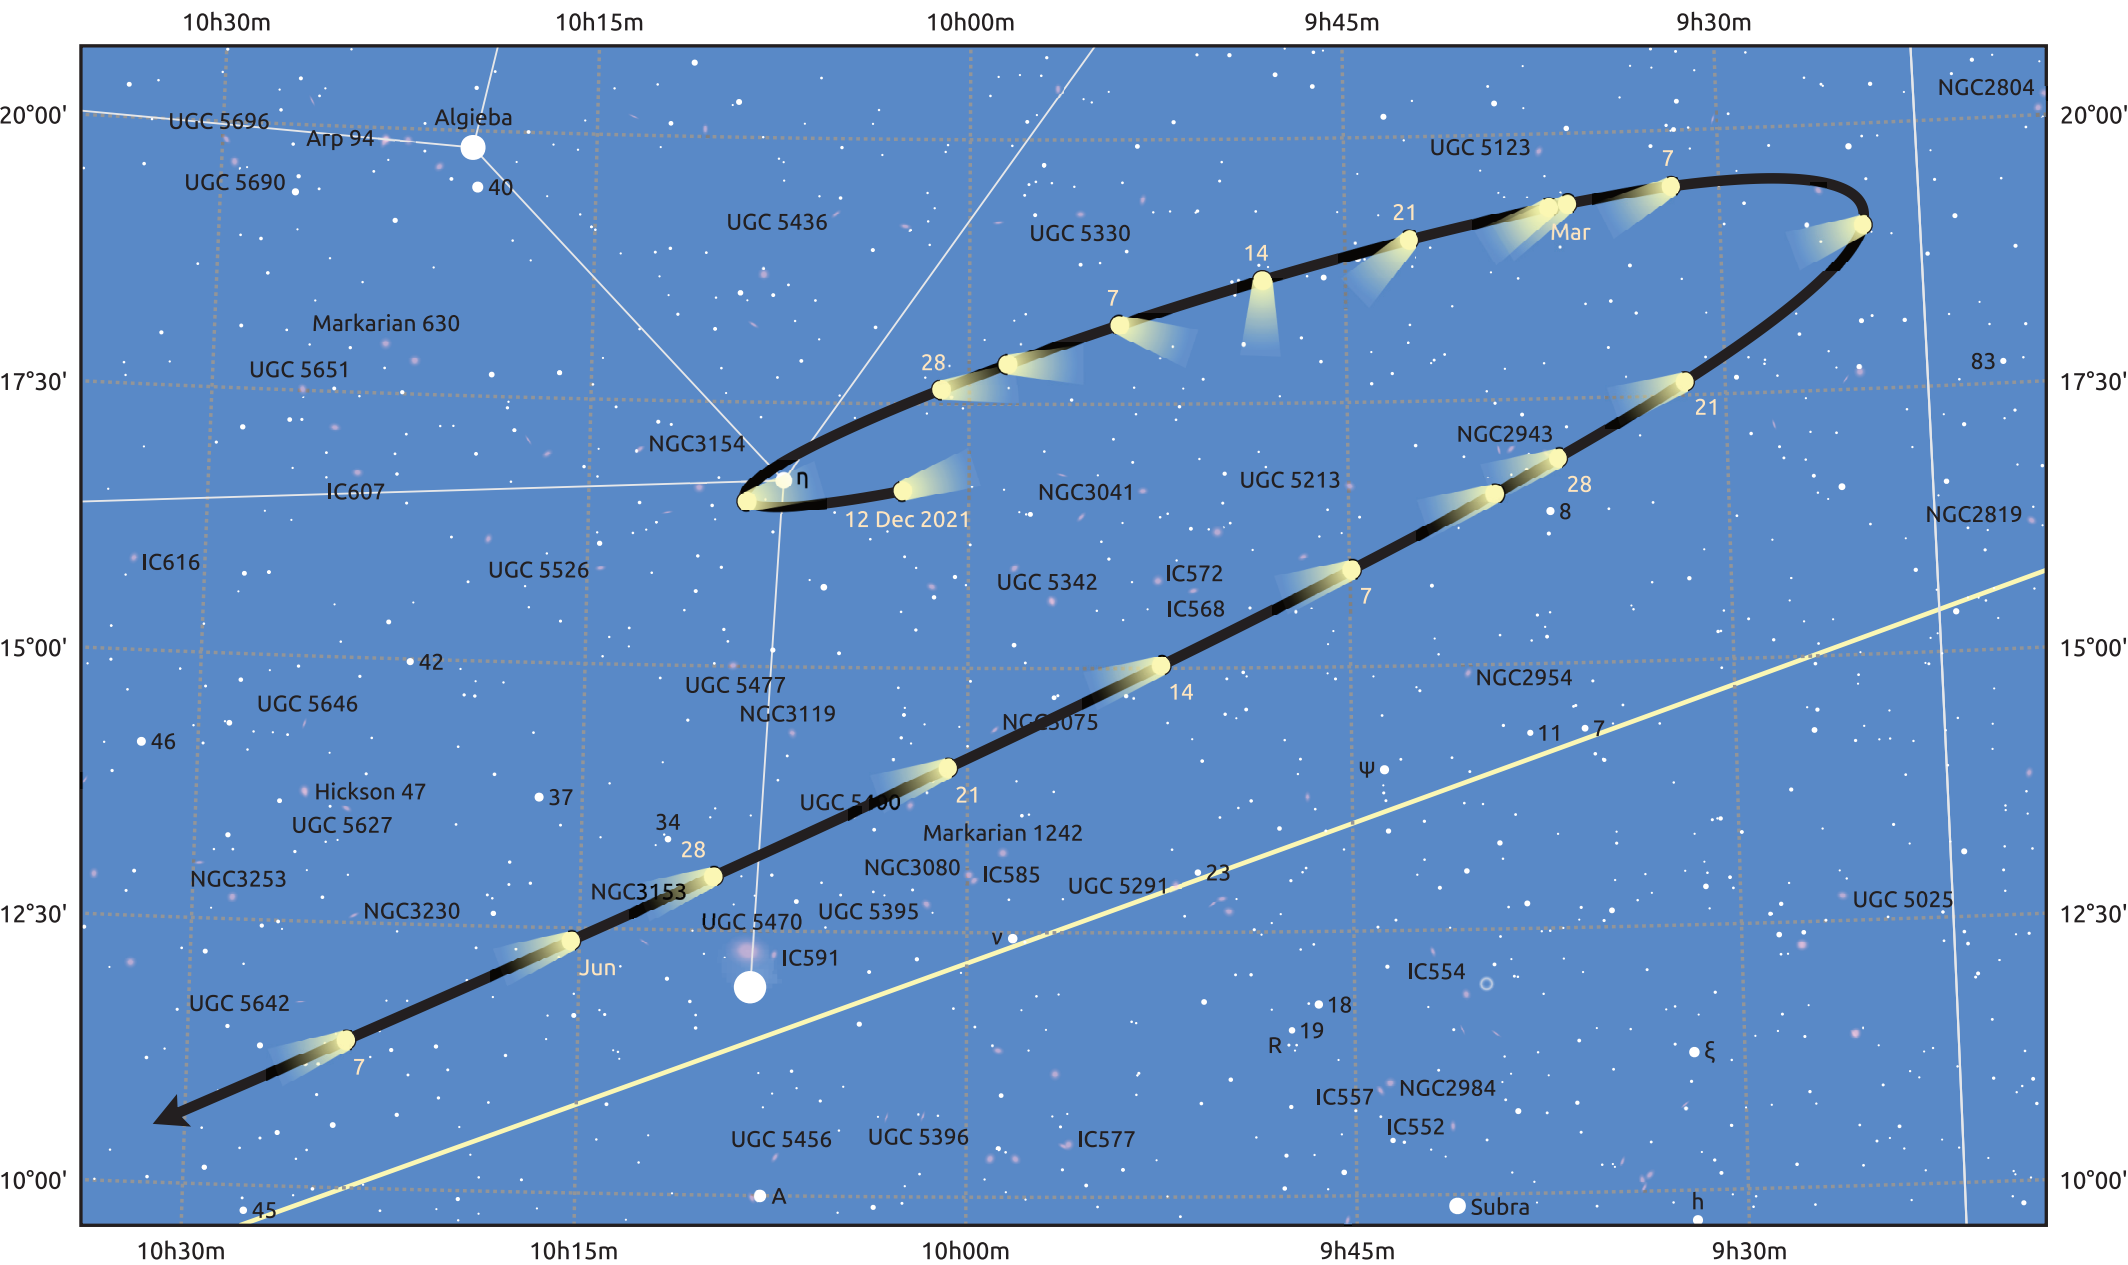

The path of 116P/Wild starting on 12 Dec 2021

© Dominic Ford 2011–2025. Date markers placed at midnight UTC. Downloaded from <https://in-the-sky.org>

Magnitude scale: 10.0 9.0 8.0 7.0 6.0 5.0 4.0 3.0 2.0 1.0

— Ecliptic Plane

Galaxy Bright nebula Open cluster Globular cluster Planetary nebula

Date	Mag
2022 Jan 1	12.4
2022 Jan 28	11.9
2022 Mar 1	11.5
2022 May 1	11.7