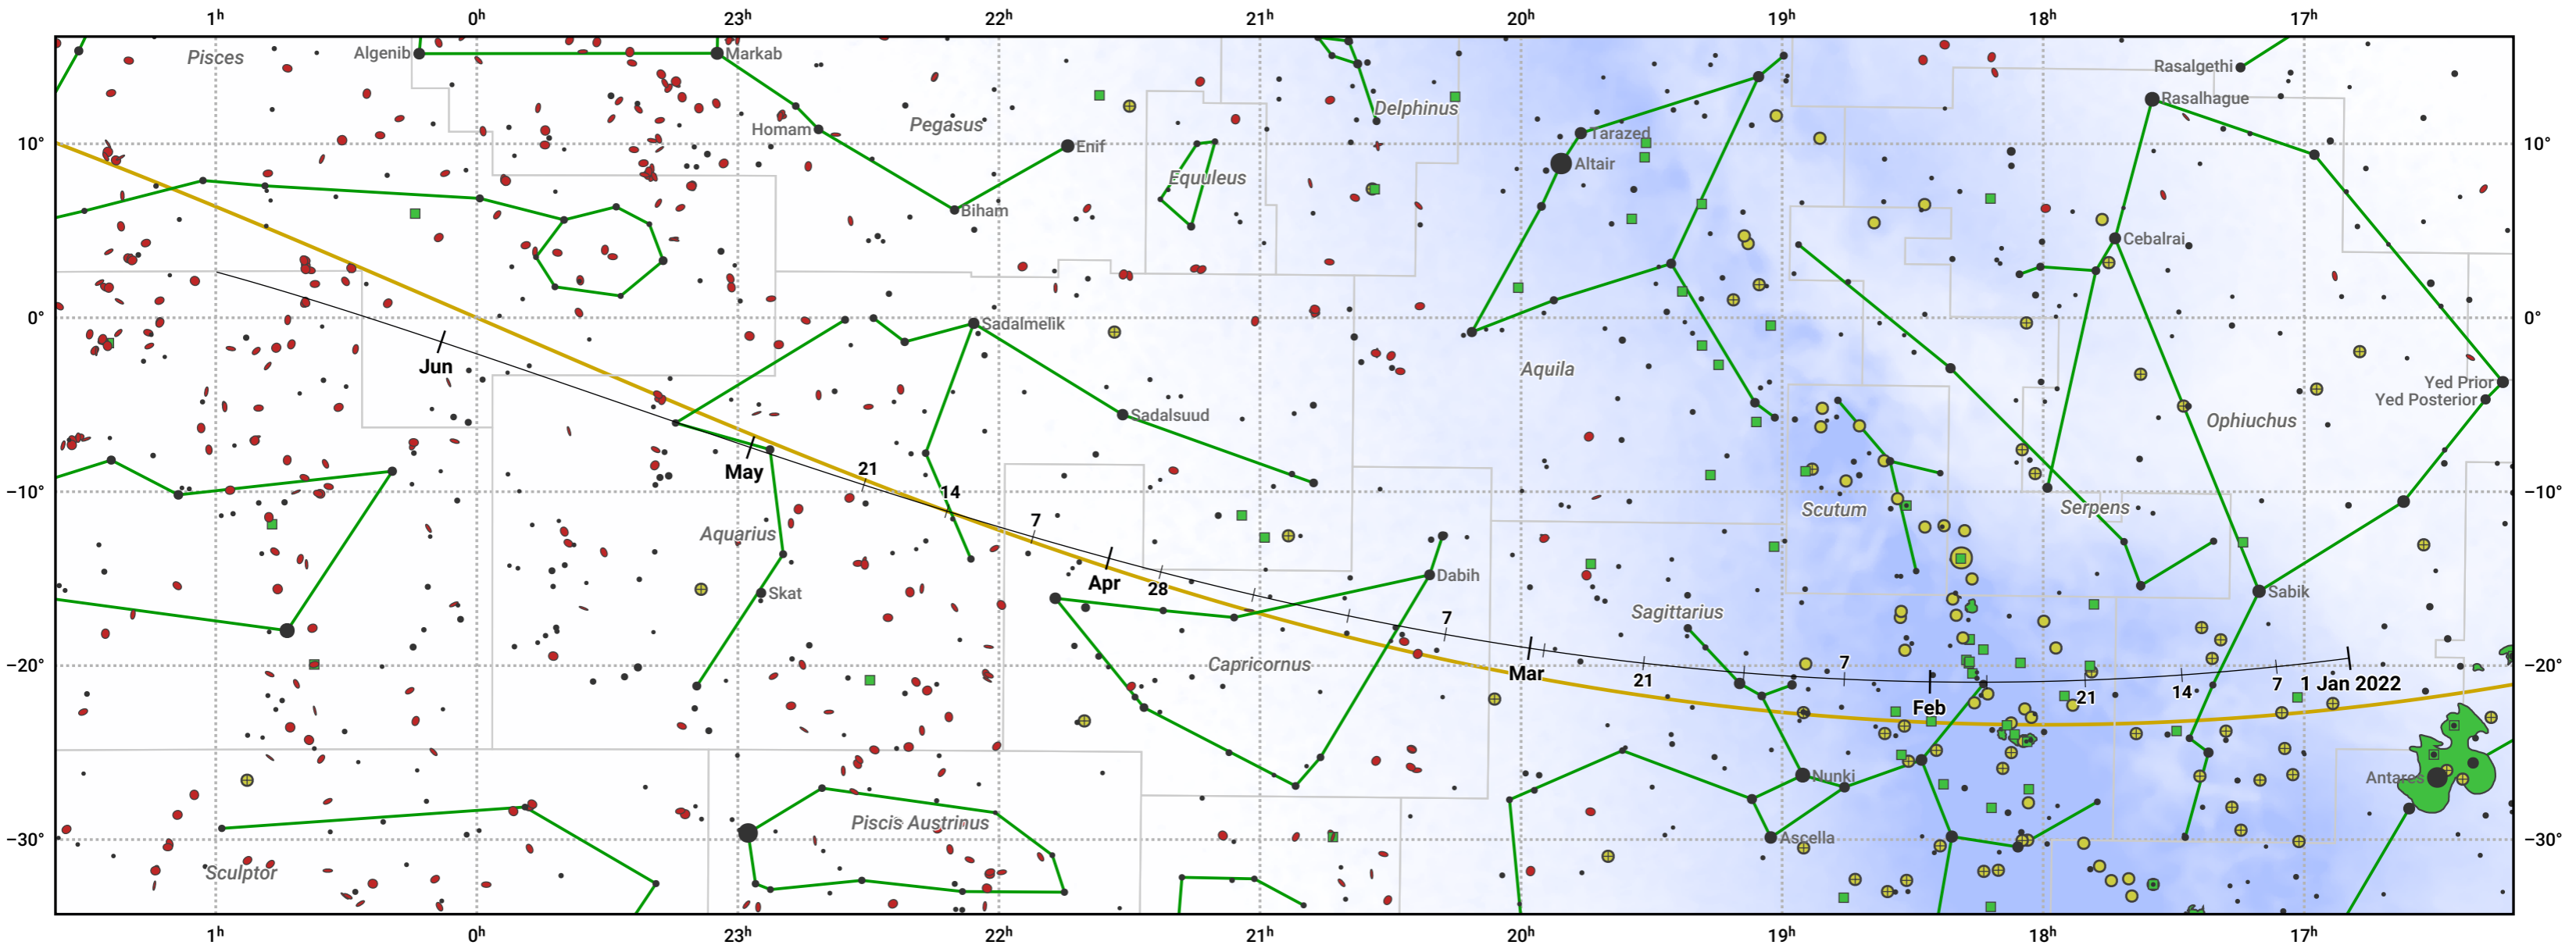

The path of 22P/Kopff starting on 1 Jan 2022

© Dominic Ford 2011–2024. Date markers placed at midnight UTC. Downloaded from <https://in-the-sky.org>

Magnitude scale: ● 6.0 ● 5.0 ● 4.0 ● 3.0 ● 2.0 ● 1.0 ● 0.0

— Ecliptic Plane

● Galaxy ■ Bright nebula ● Open cluster ⊕ Globular cluster

Date	Mag
2022 Jan 1	11.4
2022 Feb 26	10.4
2022 Mar 1	10.4
2022 May 1	10.4