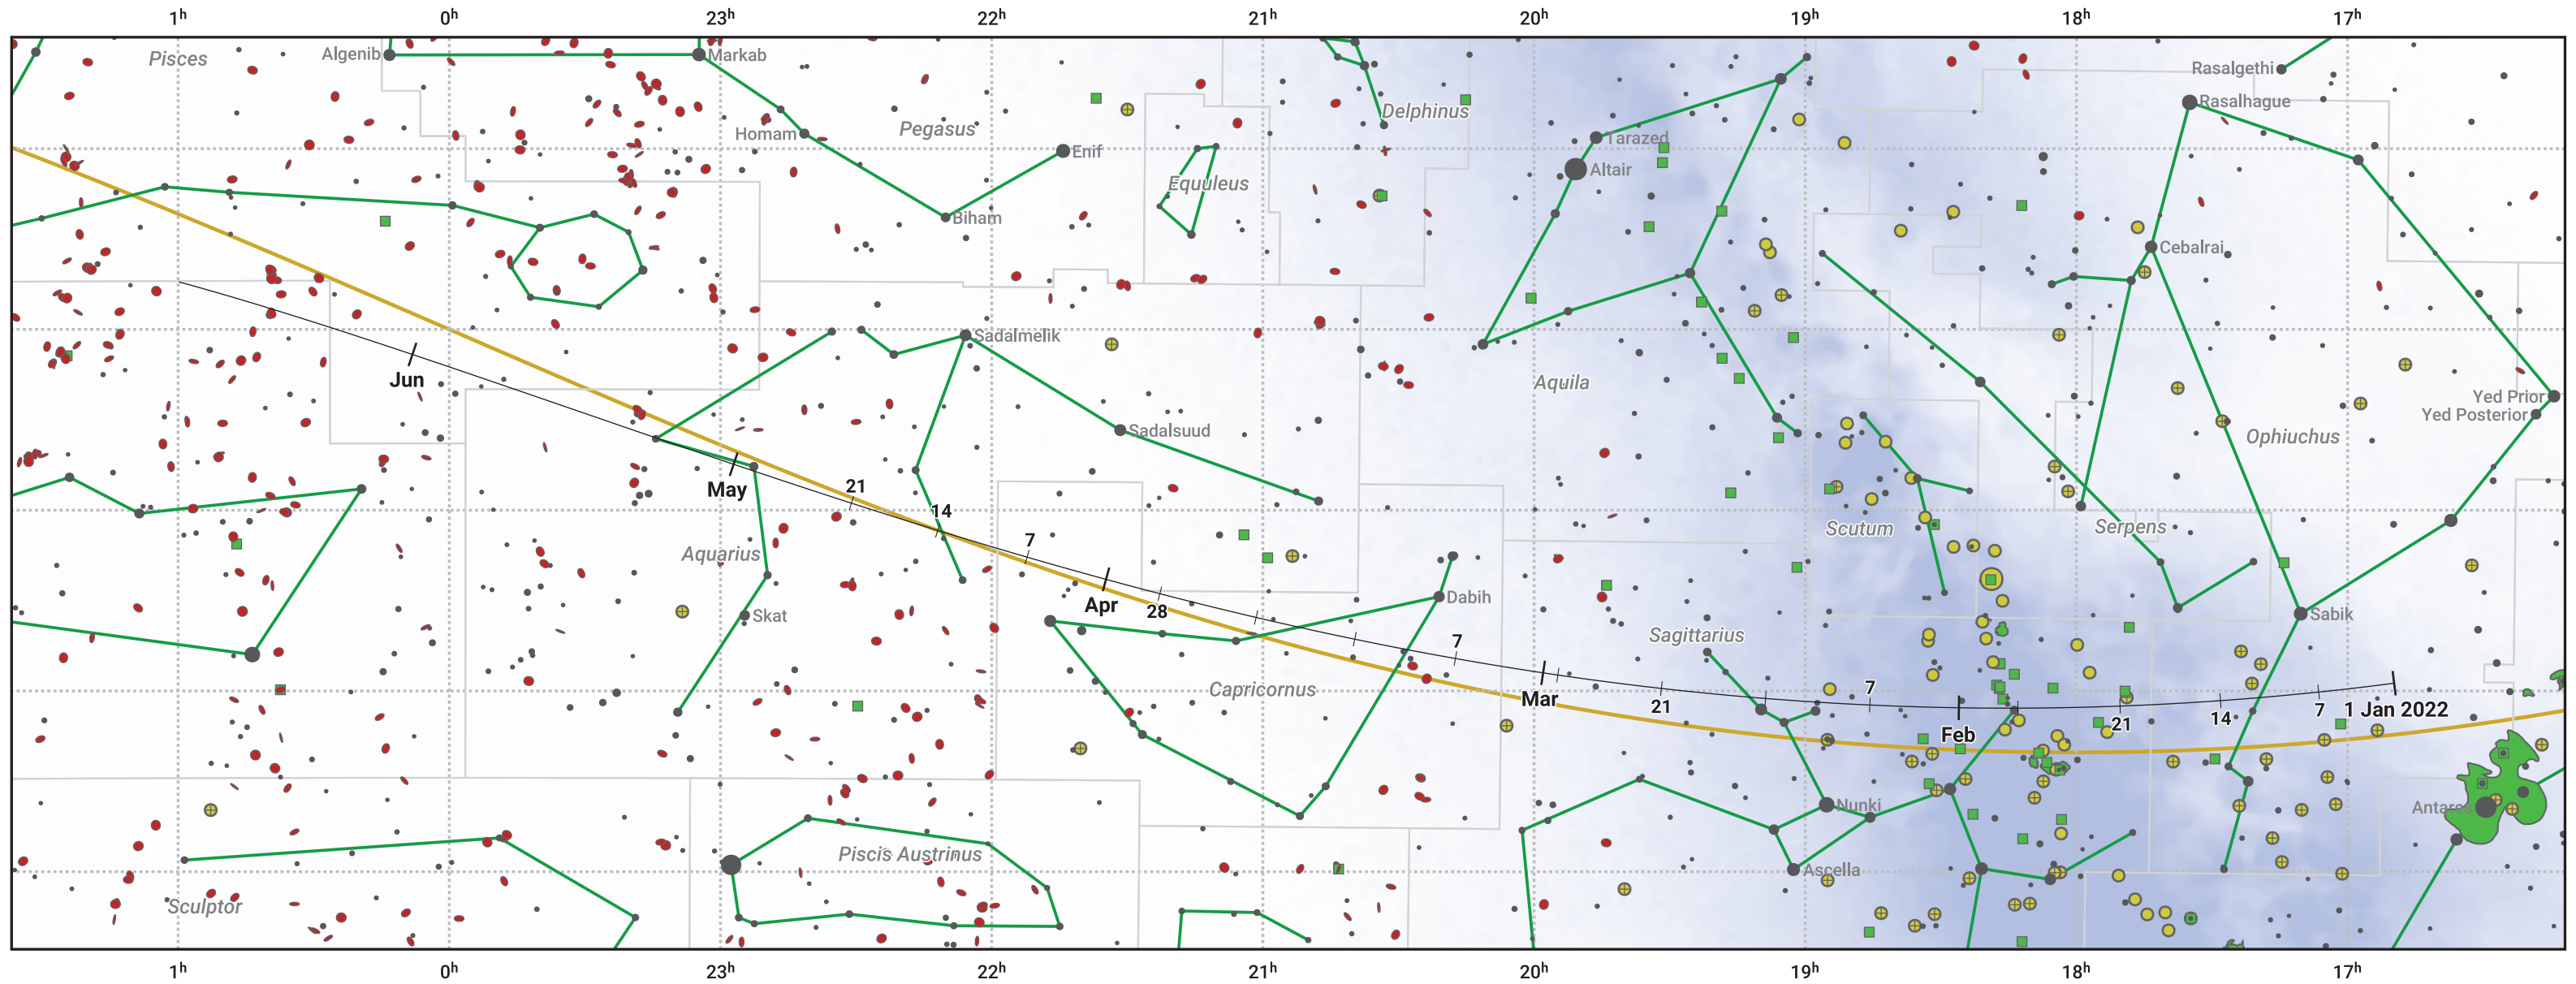

The path of 22P/Kopff starting on 1 Jan 2022

© Dominic Ford 2011–2024. Date markers placed at midnight UTC. Downloaded from <https://in-the-sky.org>

Magnitude scale: ● 6.0 ● 5.0 ● 4.0 ● 3.0 ● 2.0 ● 1.0 ● 0.0

— Ecliptic Plane

● Galaxy ■ Bright nebula ● Open cluster ⊕ Globular cluster

Date	Mag
2022 Jan 1	11.4
2022 Feb 26	10.4
2022 Mar 1	10.4
2022 May 1	10.4