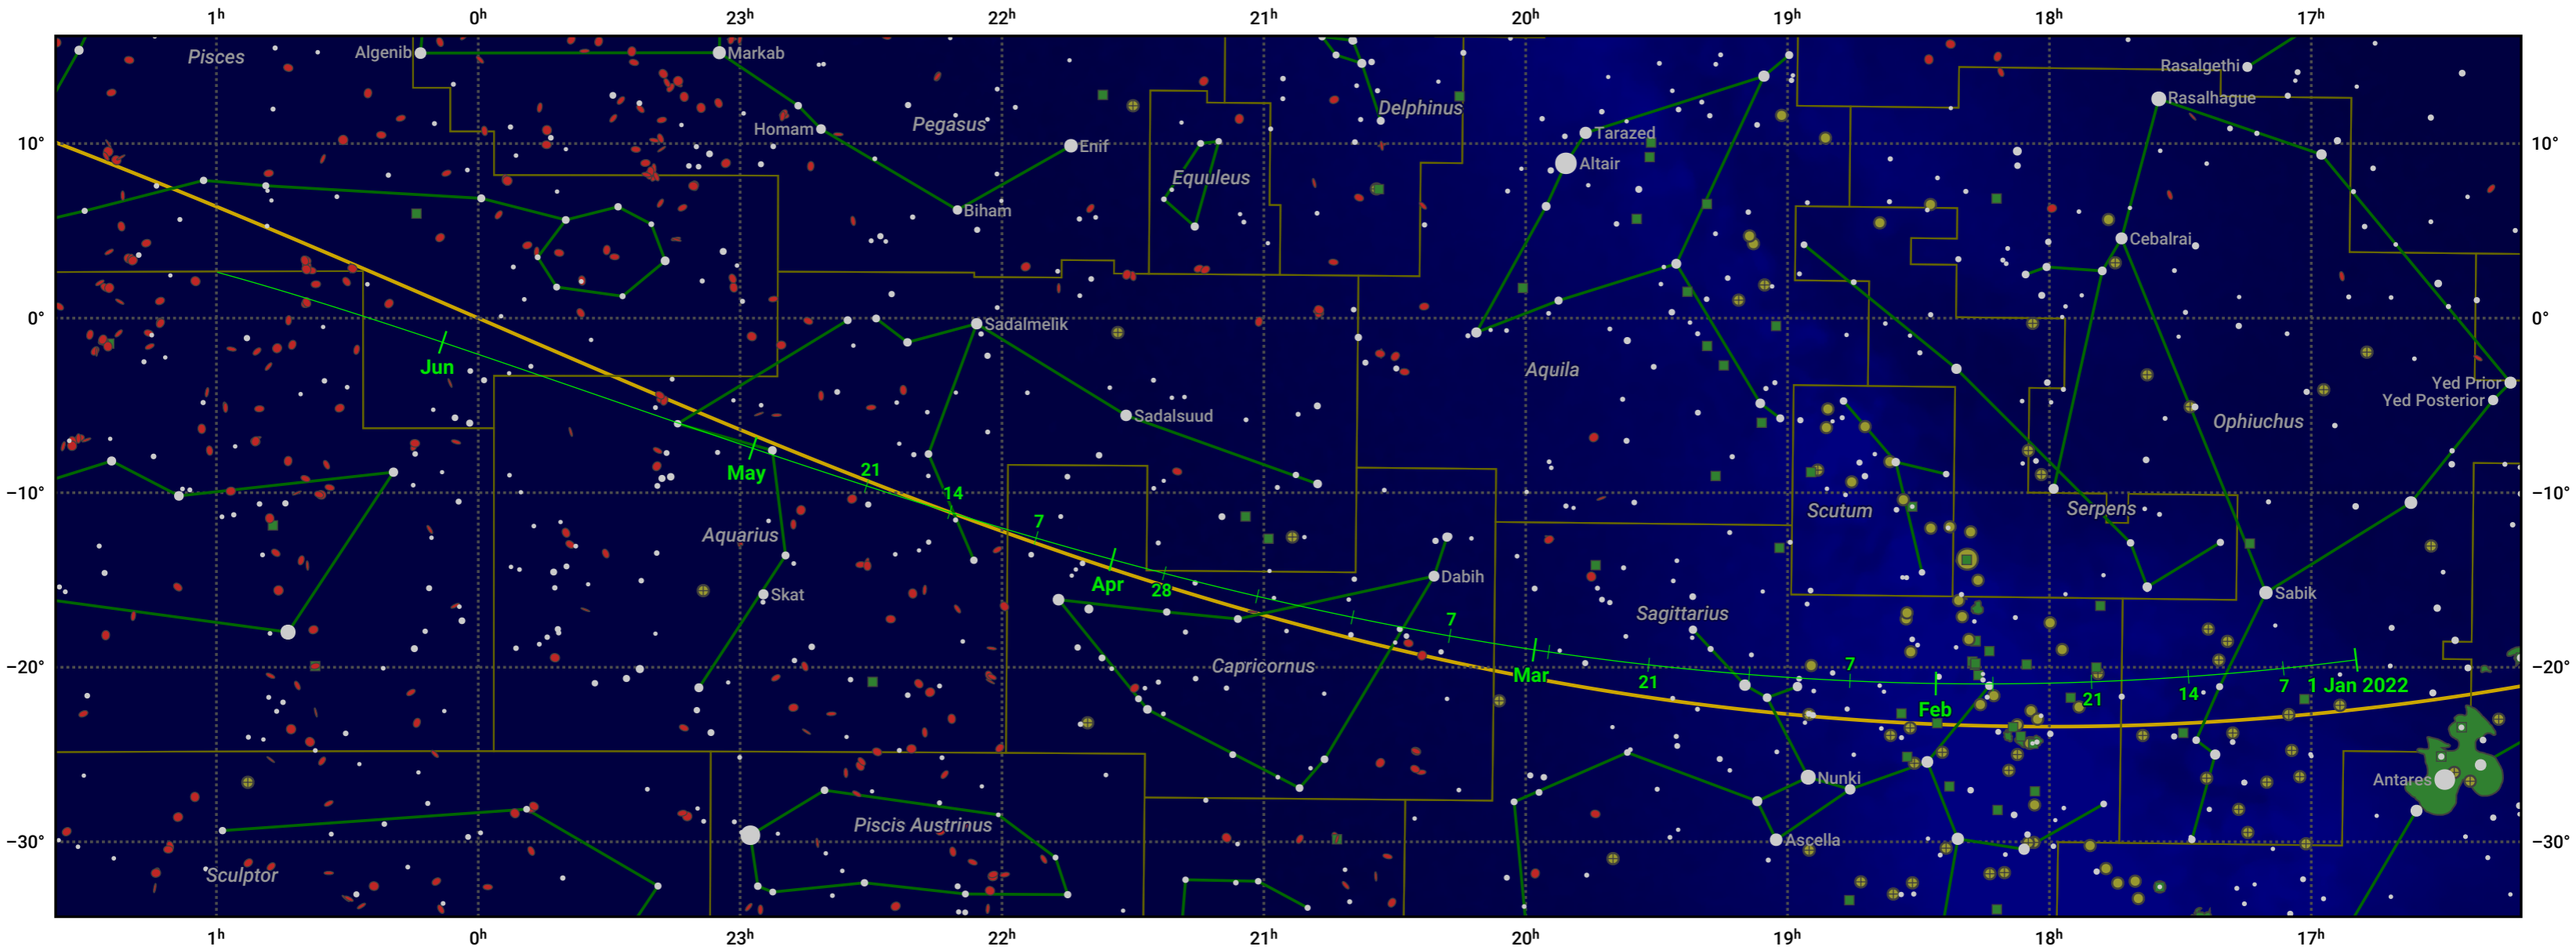

The path of 22P/Kopff starting on 1 Jan 2022

© Dominic Ford 2011–2024. Date markers placed at midnight UTC. Downloaded from <https://in-the-sky.org>

Magnitude scale: ● 6.0 ● 5.0 ● 4.0 ● 3.0 ● 2.0 ● 1.0 ● 0.0

— Ecliptic Plane

● Galaxy ● Bright nebula ● Open cluster ● Globular cluster

Date	Mag
2022 Jan 1	11.4
2022 Feb 26	10.4
2022 Mar 1	10.4
2022 May 1	10.4