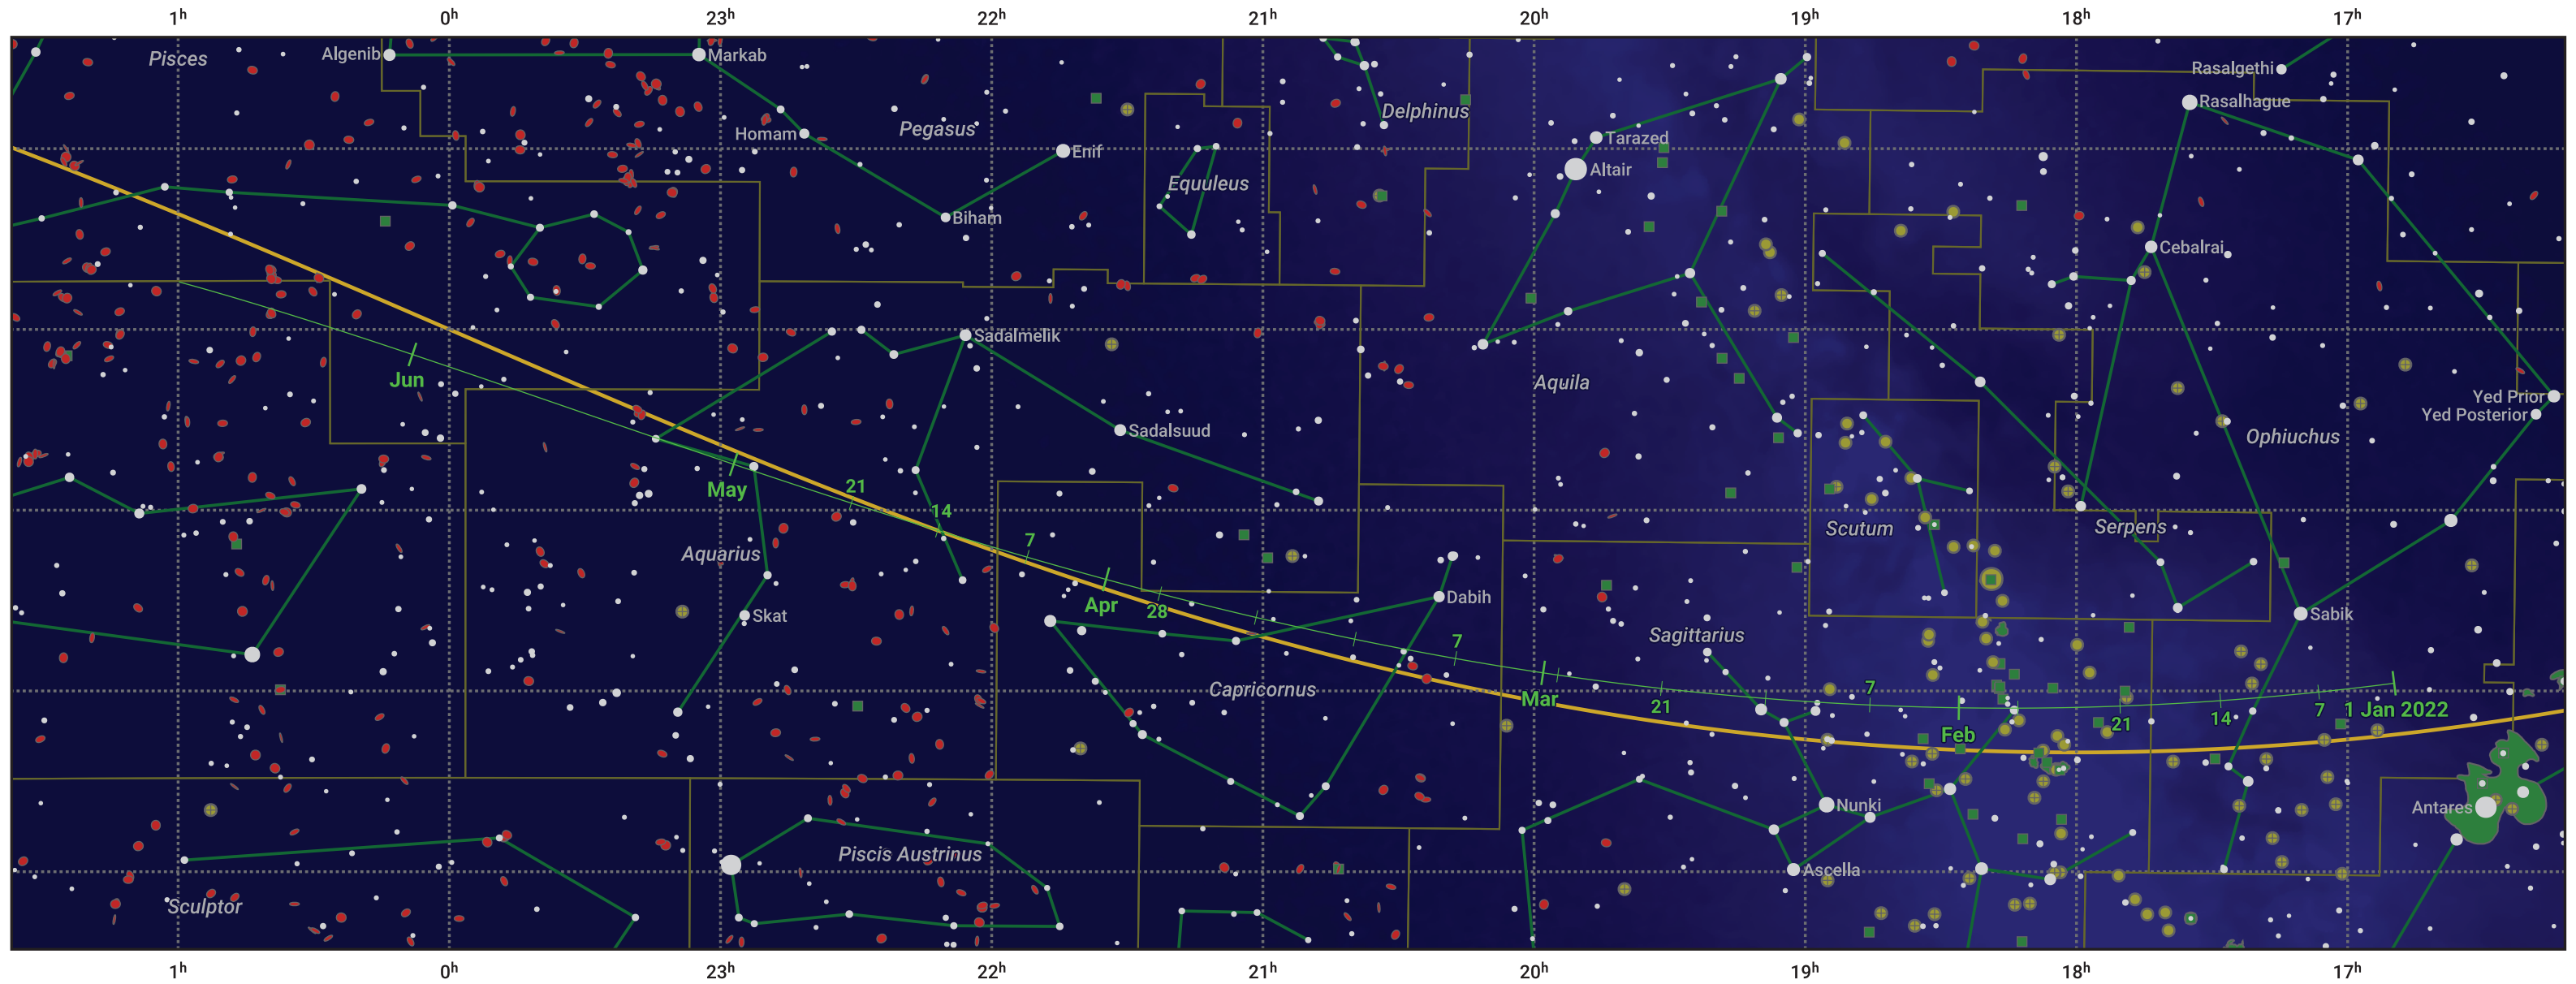

The path of 22P/Kopff starting on 1 Jan 2022

© Dominic Ford 2011–2024. Date markers placed at midnight UTC. Downloaded from <https://in-the-sky.org>

Magnitude scale: ● 6.0 ● 5.0 ● 4.0 ● 3.0 ● 2.0 ● 1.0 ● 0.0

— Ecliptic Plane

● Galaxy ■ Bright nebula ● Open cluster ● Globular cluster

Date	Mag
2022 Jan 1	11.4
2022 Feb 26	10.4
2022 Mar 1	10.4
2022 May 1	10.4