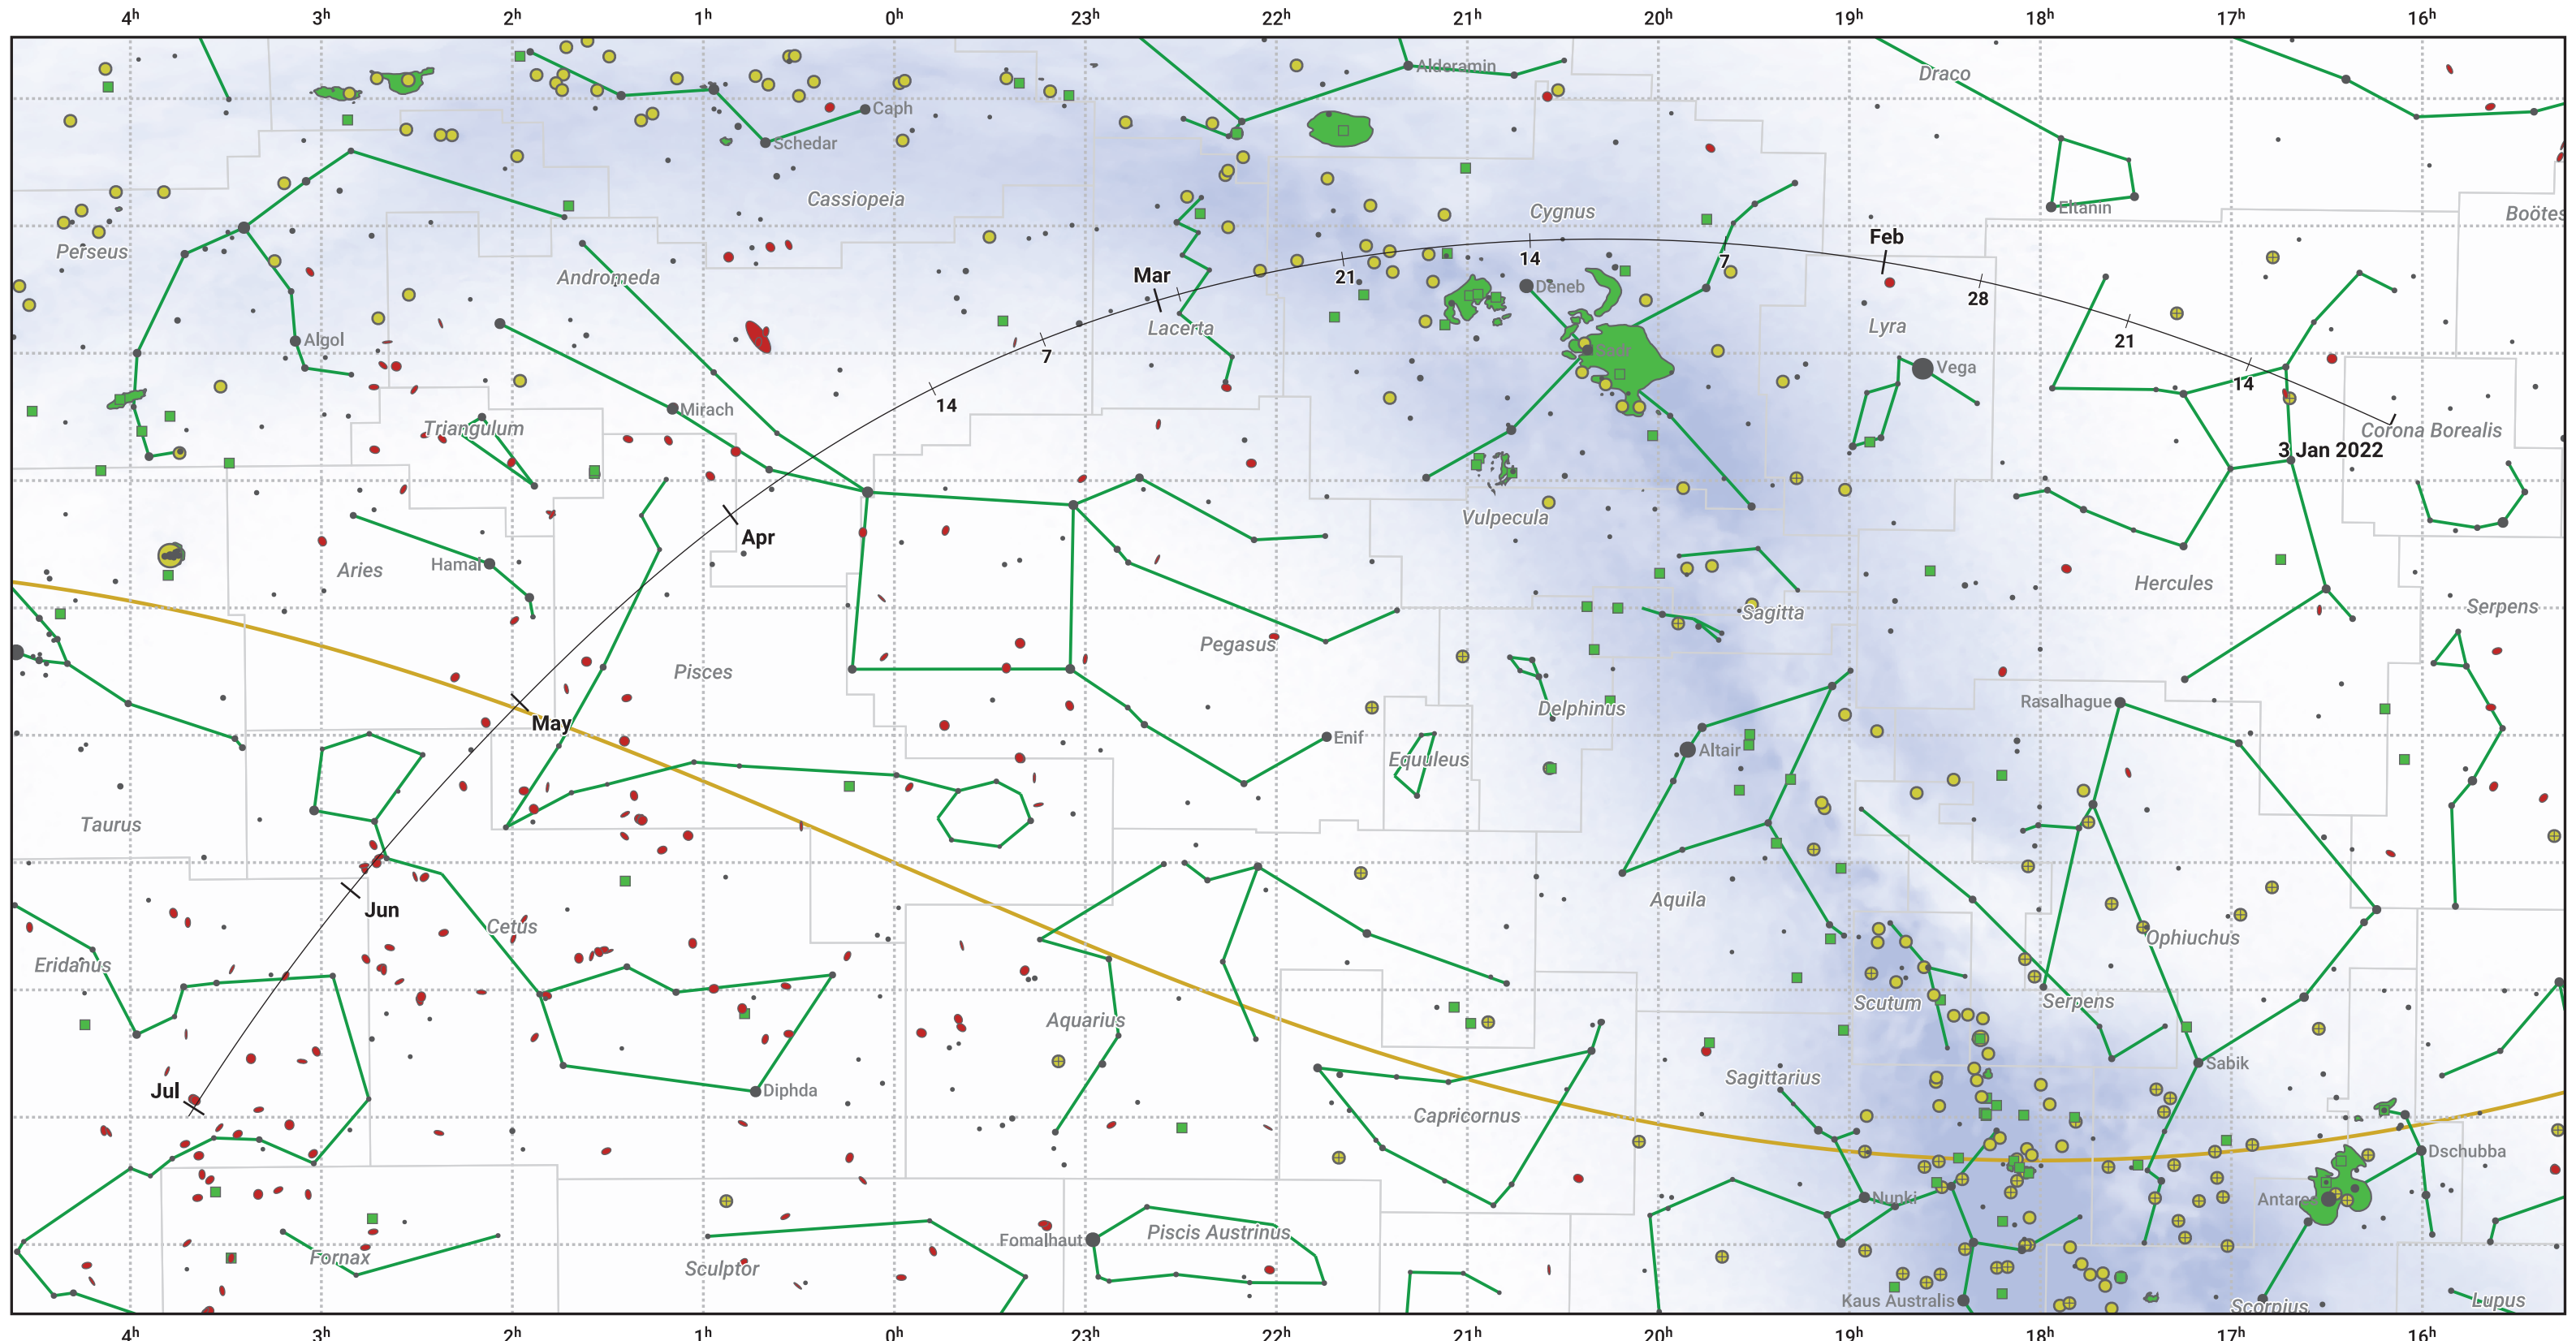

The path of C/2021 F1 (Lemmon-PANSTARRS) starting on 3 Jan 2022

© Dominic Ford 2011–2024. Date markers placed at midnight UTC. Downloaded from <https://in-the-sky.org>

Magnitude scale: 5.0 4.0 3.0 2.0 1.0 0.0

Ecliptic Plane

Galaxy Bright nebula Open cluster + Globular cluster

Date	Mag
2022 Jan 14	14.7
2022 Jan 24	13.6
2022 Feb 3	12.6
2022 Feb 14	11.6
2022 Feb 26	10.6
2022 Mar 1	10.3
2022 Mar 14	9.5
2022 May 1	10.1
2022 May 7	10.5
2022 May 19	11.5
2022 May 31	12.6
2022 Jun 12	13.6
2022 Jun 25	14.7
2022 Jul 1	15.2