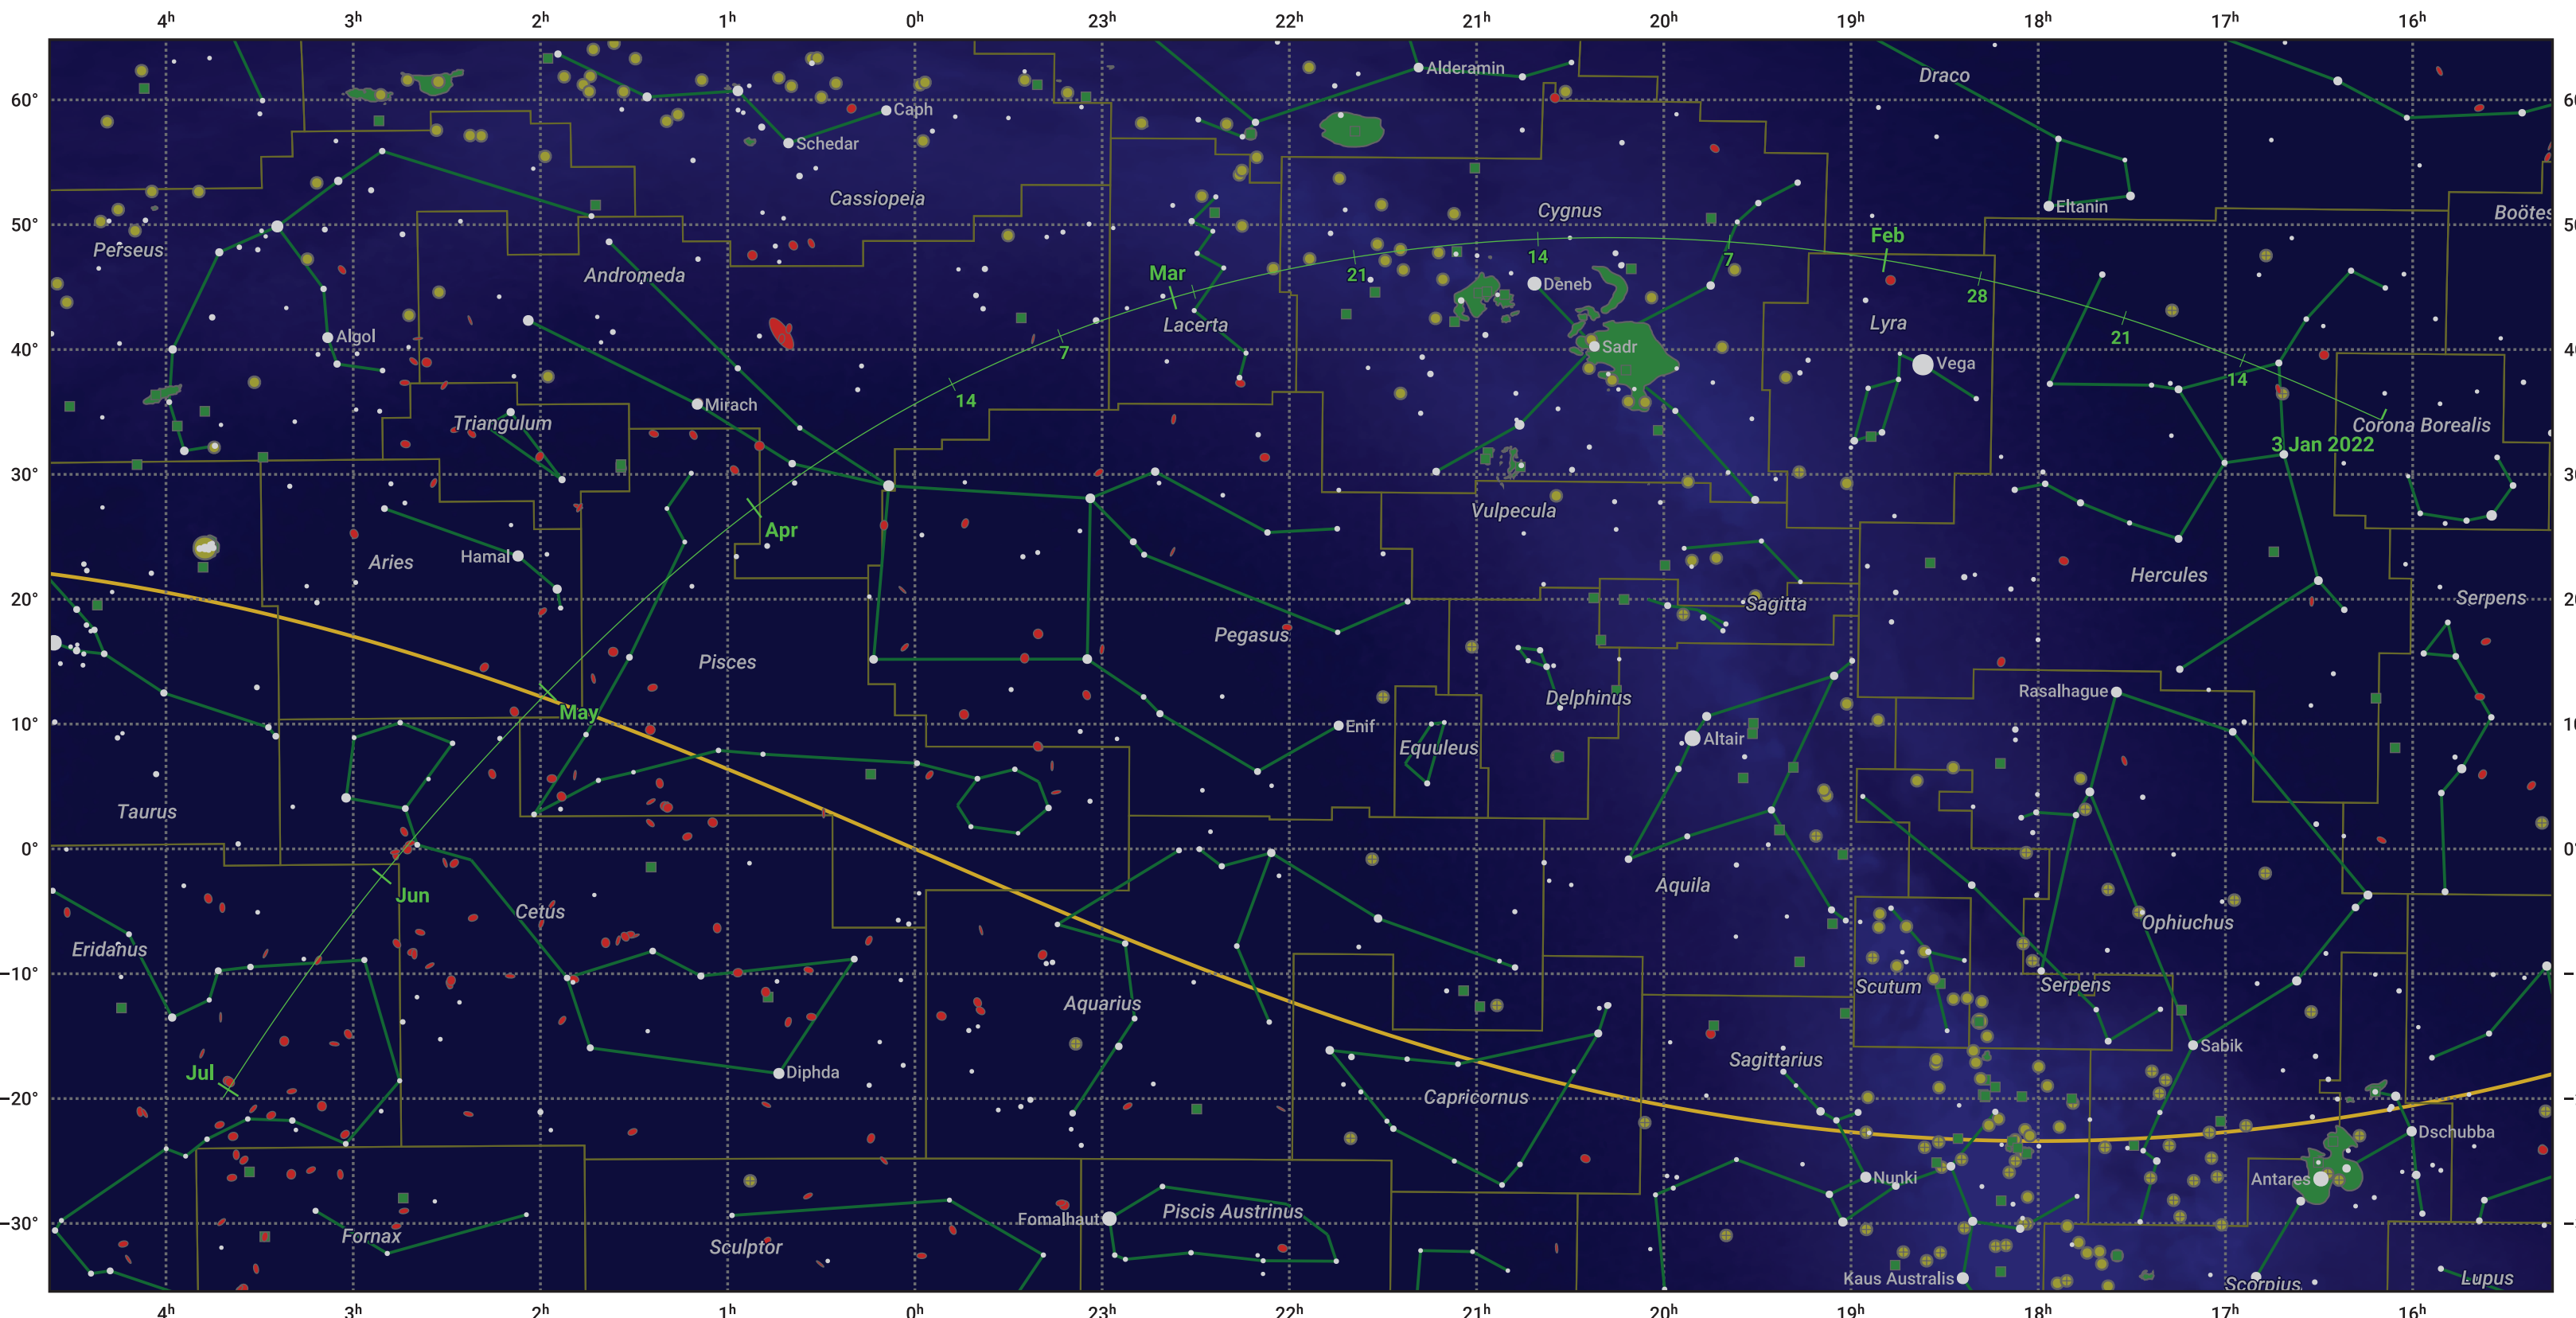

The path of C/2021 F1 (Lemmon-PANSTARRS) starting on 3 Jan 2022

© Dominic Ford 2011–2024. Date markers placed at midnight UTC. Downloaded from <https://in-the-sky.org>

Magnitude scale: • 5.0 • 4.0 • 3.0 • 2.0 • 1.0 • 0.0

— Ecliptic Plane

Galaxy Bright nebula Open cluster Globular cluster

Date	Mag
2022 Jan 14	14.7
2022 Jan 24	13.6
2022 Feb 3	12.6
2022 Feb 14	11.6
2022 Feb 26	10.6
2022 Mar 1	10.3
2022 Mar 14	9.5
2022 May 1	10.1
2022 May 7	10.5
2022 May 19	11.5
2022 May 31	12.6
2022 Jun 12	13.6
2022 Jun 25	14.7
2022 Jul 1	15.2