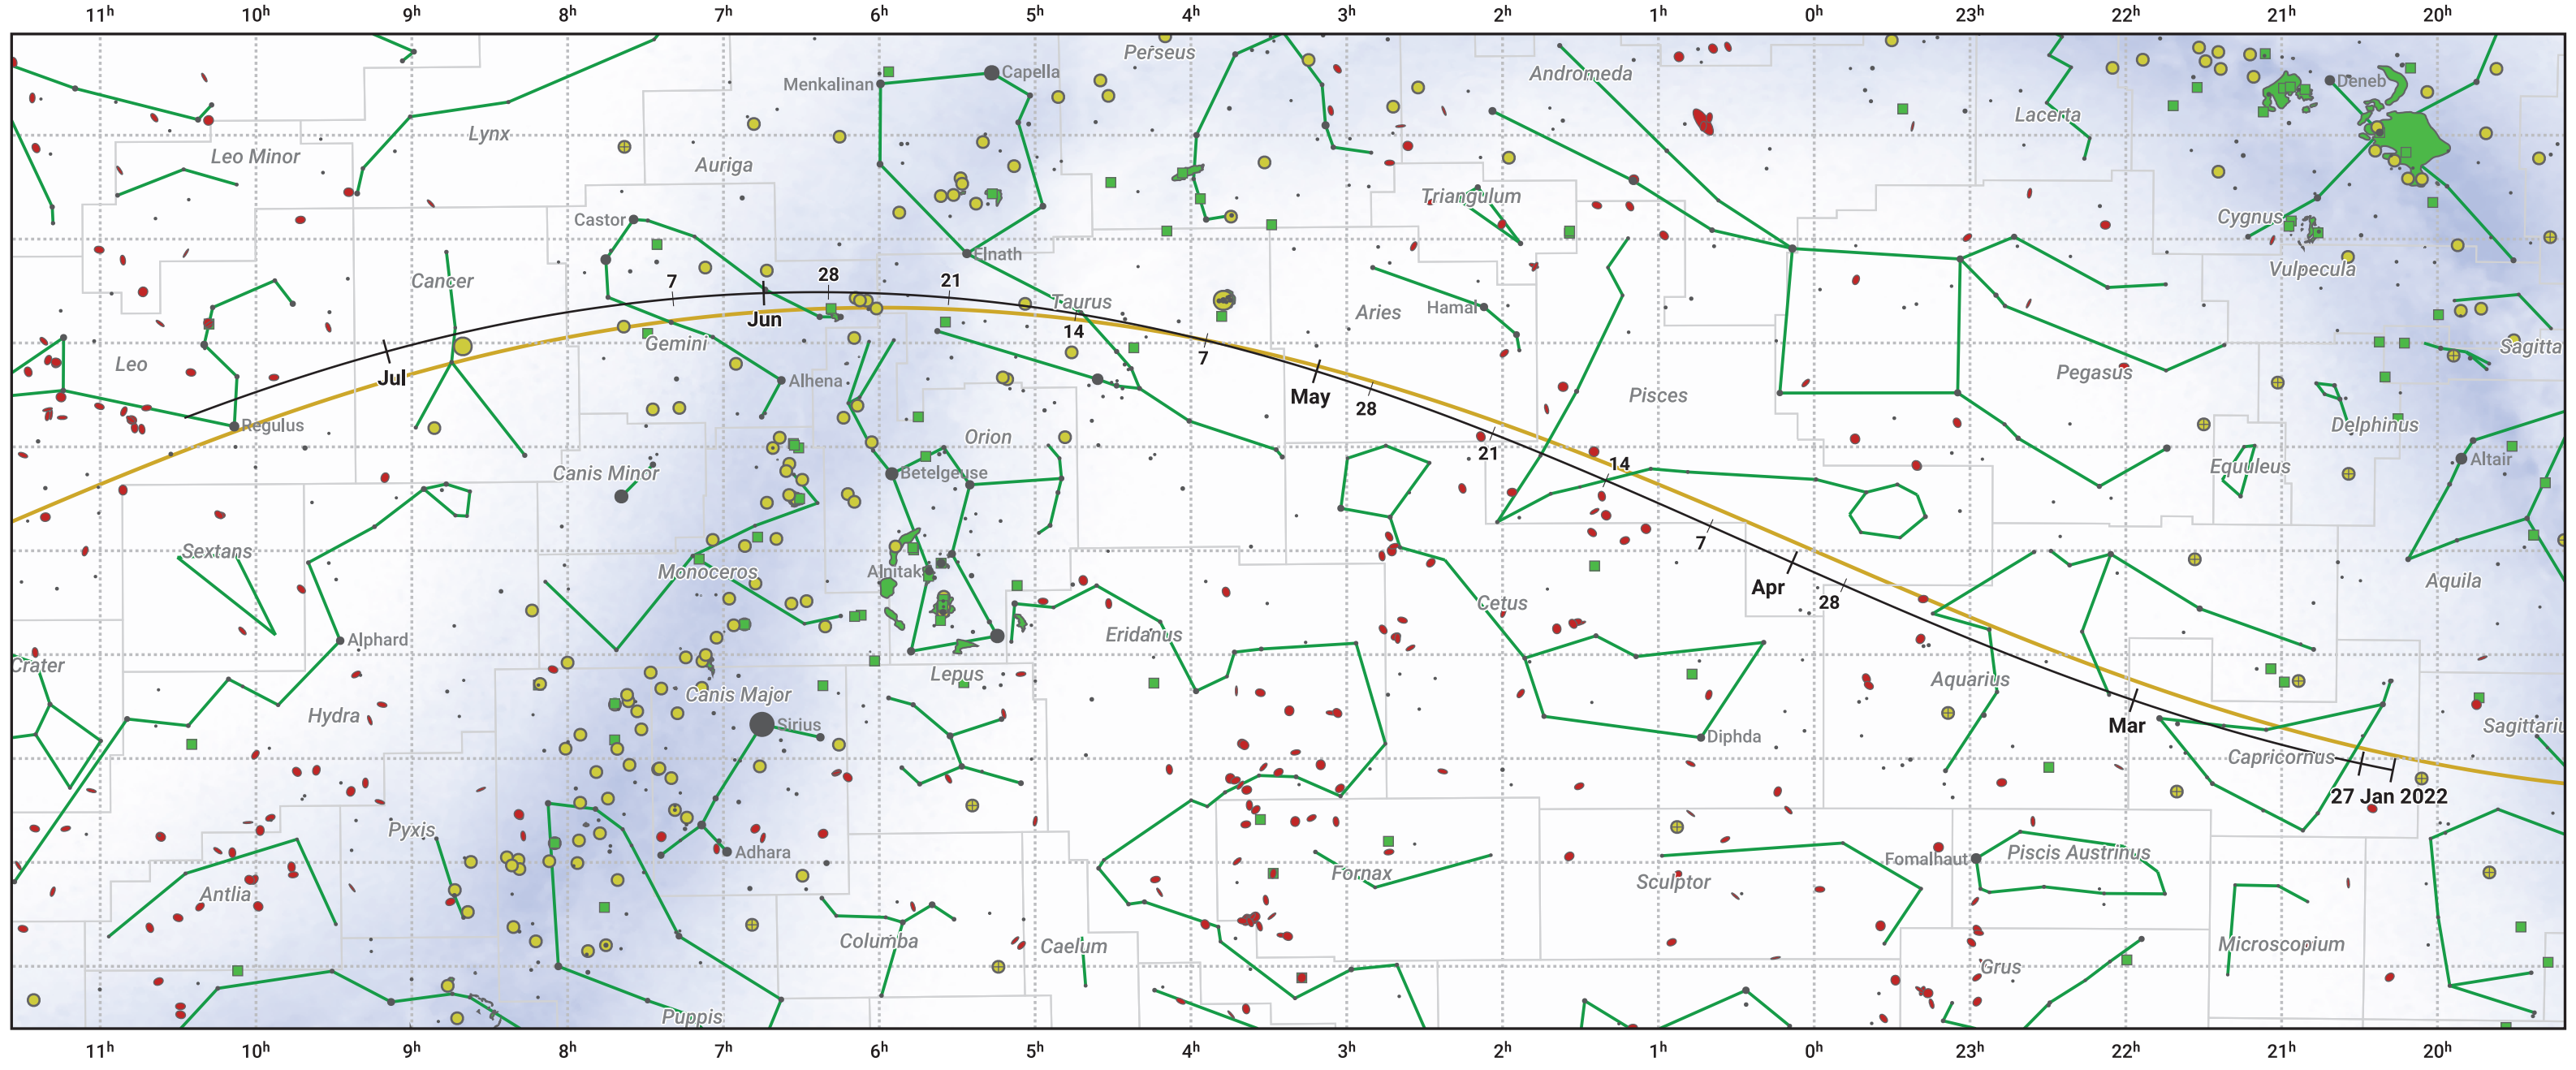

# The path of 45P/Honda-Mrkos-Pajdusakova starting on 27 Jan 2022

© Dominic Ford 2011–2024. Date markers placed at midnight UTC. Downloaded from <https://in-the-sky.org>

Magnitude scale: • 5.0 • 4.0 • 3.0 • 2.0 • 1.0 • 0.0 • -1.0 • -2.0

— Ecliptic Plane

● Galaxy ■ Bright nebula ● Open cluster ⊕ Globular cluster

Date	Mag
2022 Feb 13	15.2
2022 Feb 27	14.1
2022 Mar 1	14.0
2022 Mar 11	13.1
2022 Mar 22	12.0
2022 Apr 1	10.9
2022 Apr 11	9.8
2022 Apr 26	8.8
2022 May 1	8.9
2022 May 16	9.9
2022 May 26	11.0
2022 Jun 5	12.0
2022 Jun 16	13.0
2022 Jun 28	14.1
2022 Jul 1	14.3
2022 Jul 12	15.1