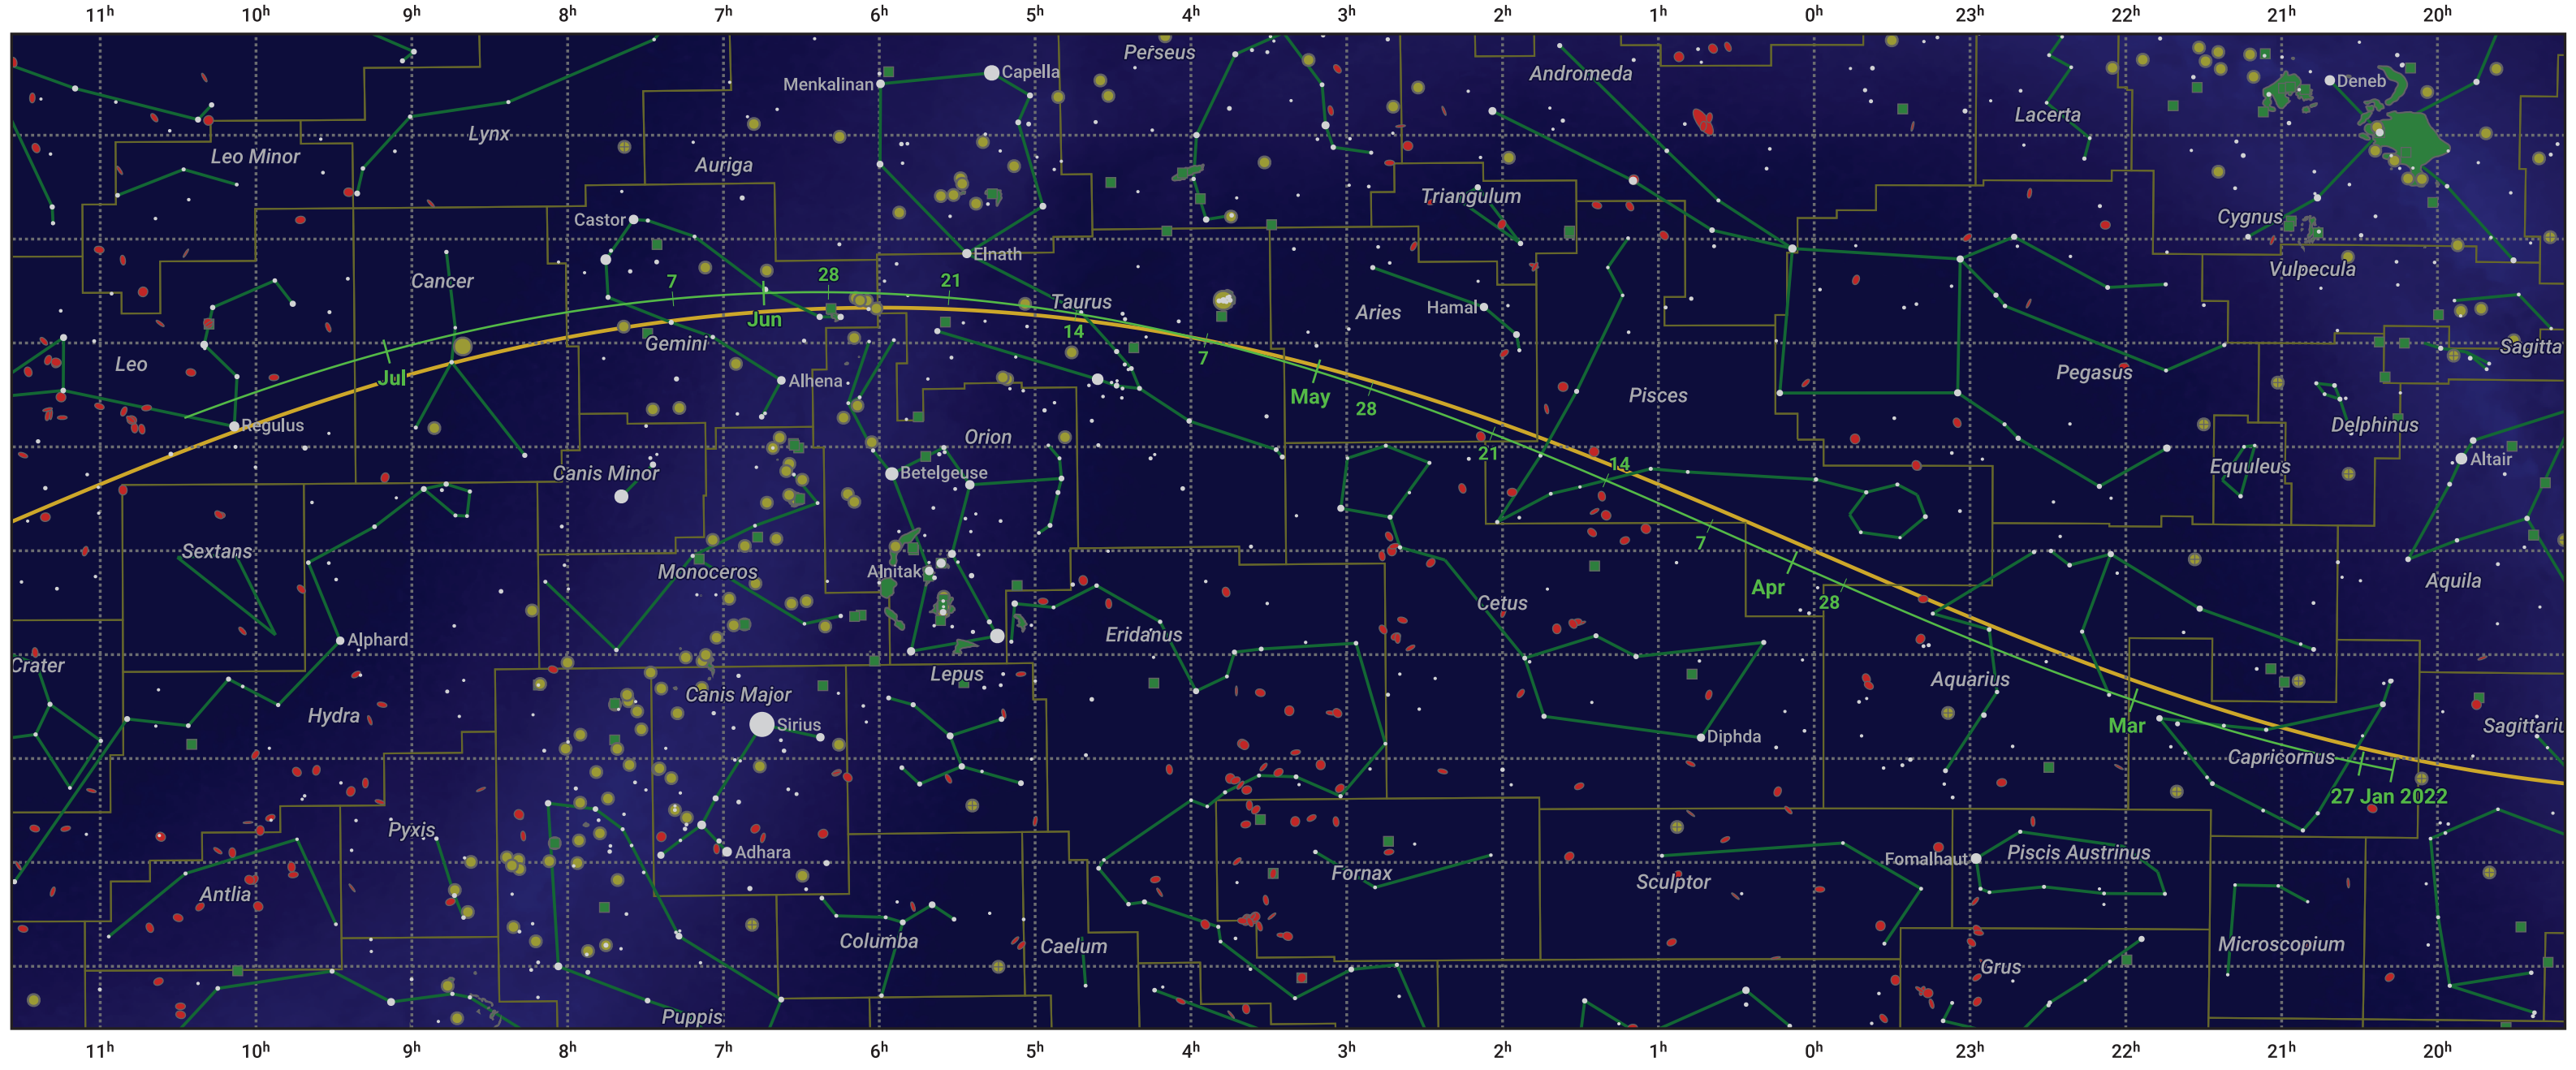

# The path of 45P/Honda-Mrkos-Pajdusakova starting on 27 Jan 2022

© Dominic Ford 2011–2024. Date markers placed at midnight UTC. Downloaded from <https://in-the-sky.org>

Magnitude scale:  5.0  4.0  3.0  2.0  1.0  0.0  -1.0  -2.0

Ecliptic Plane

Galaxy  Bright nebula  Open cluster  Globular cluster

Date	Mag
2022 Feb 13	15.2
2022 Feb 27	14.1
2022 Mar 1	14.0
2022 Mar 11	13.1
2022 Mar 22	12.0
2022 Apr 1	10.9
2022 Apr 11	9.8
2022 Apr 26	8.8
2022 May 1	8.9
2022 May 16	9.9
2022 May 26	11.0
2022 Jun 5	12.0
2022 Jun 16	13.0
2022 Jun 28	14.1
2022 Jul 1	14.3
2022 Jul 12	15.1