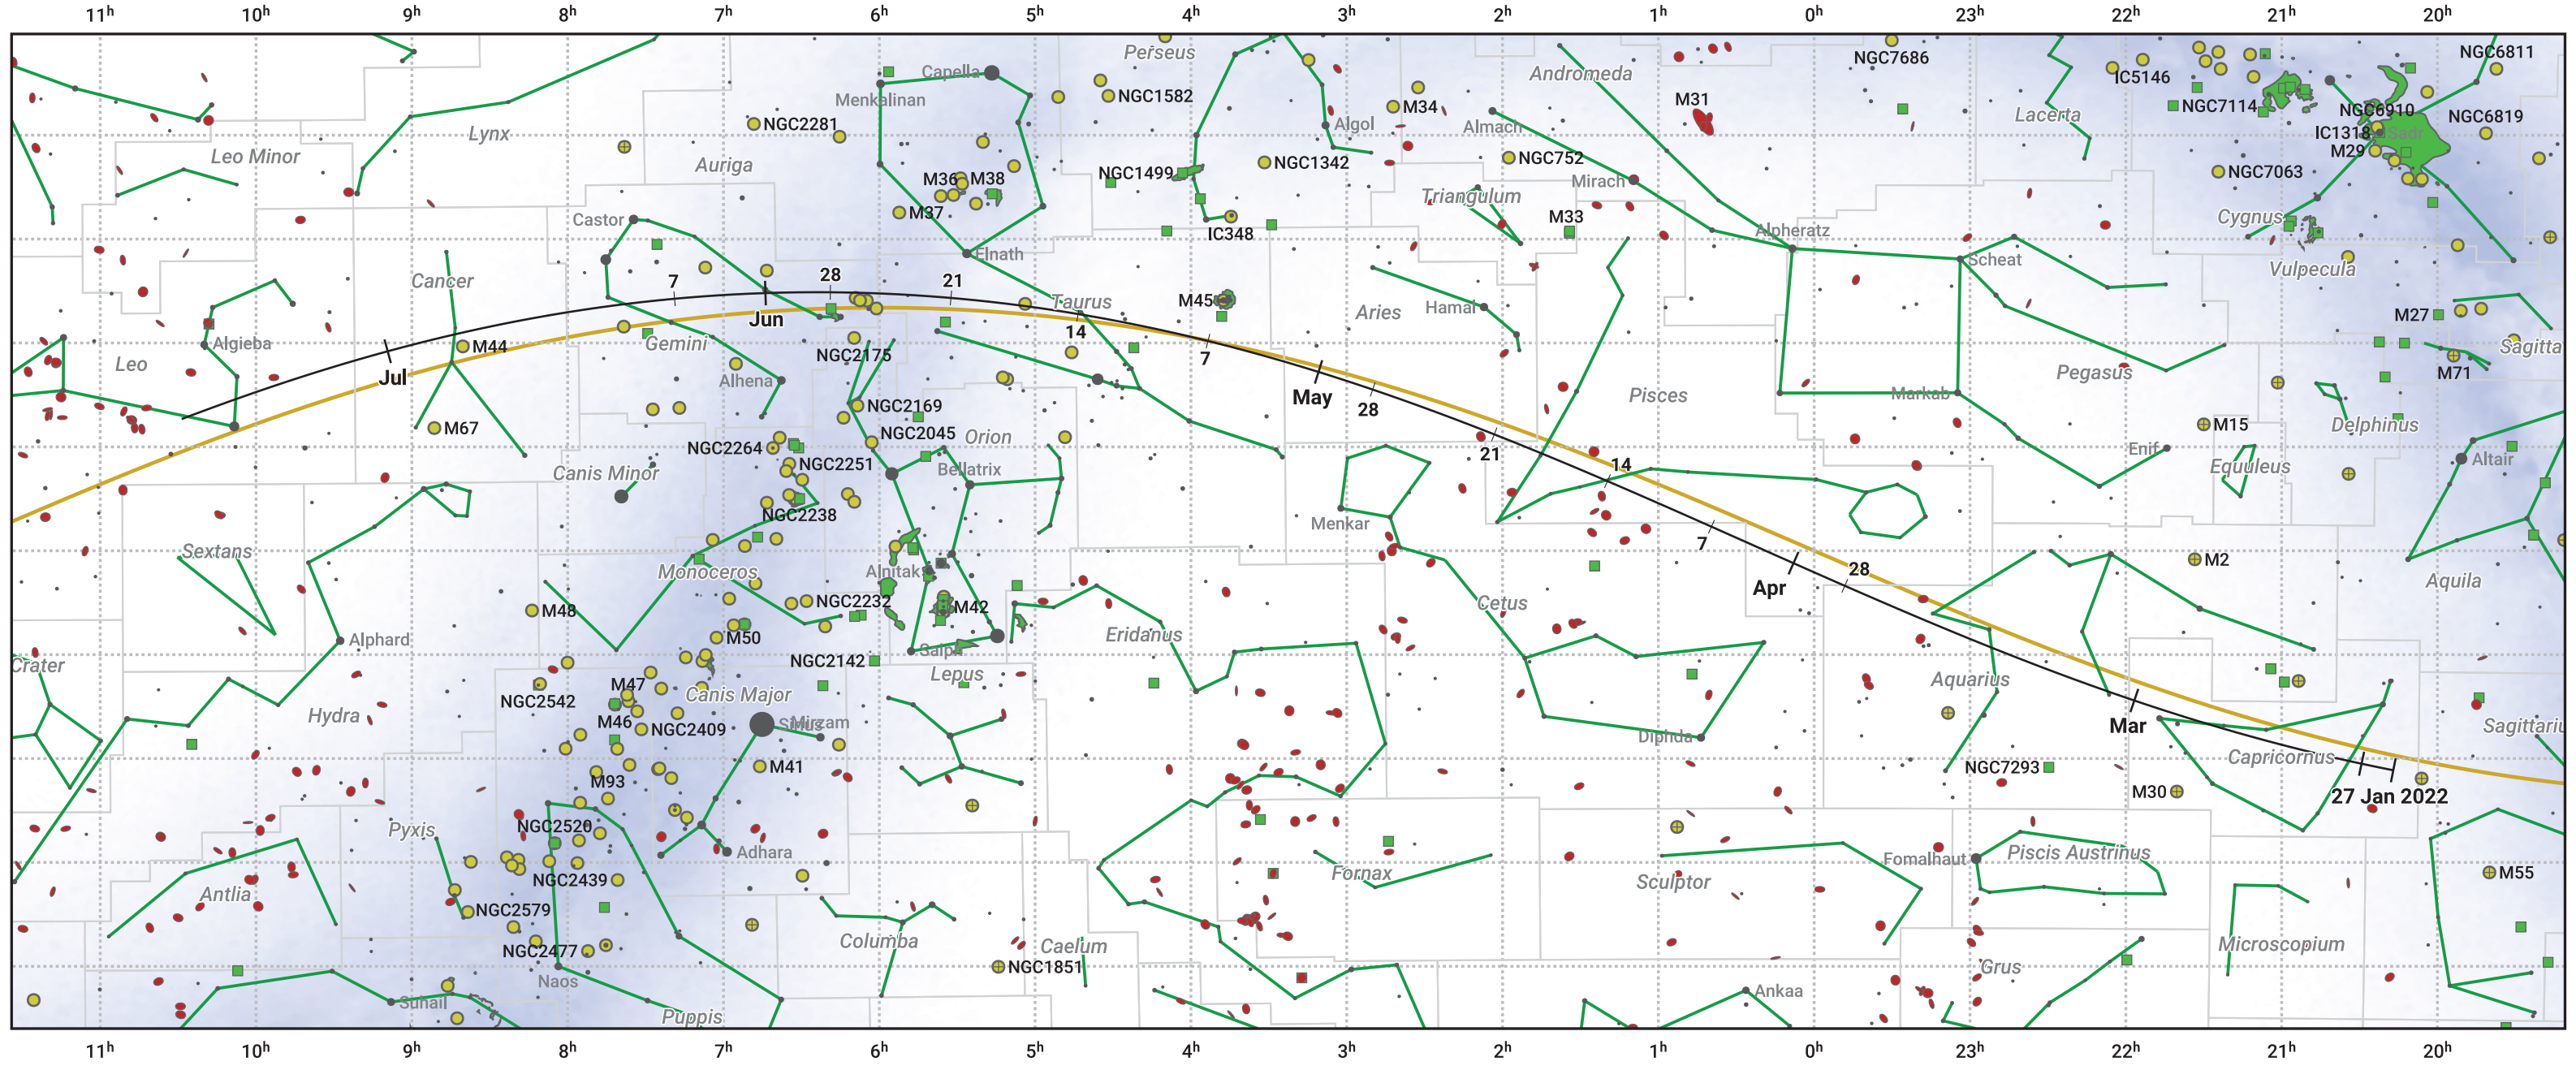

The path of 45P/Honda-Mrkos-Pajdusakova starting on 27 Jan 2022

© Dominic Ford 2011–2024. Date markers placed at midnight UTC. Downloaded from <https://in-the-sky.org>

Magnitude scale: • 5.0 • 4.0 • 3.0 • 2.0 • 1.0 • 0.0 • -1.0 • -2.0

— Ecliptic Plane

● Galaxy ■ Bright nebula ● Open cluster ⊕ Globular cluster

Date	Mag
2022 Feb 13	15.2
2022 Feb 27	14.1
2022 Mar 1	14.0
2022 Mar 11	13.1
2022 Mar 22	12.0
2022 Apr 1	10.9
2022 Apr 11	9.8
2022 Apr 26	8.8
2022 May 1	8.8
2022 May 16	9.9
2022 May 26	10.9
2022 Jun 5	12.0
2022 Jun 16	13.0
2022 Jun 28	14.1
2022 Jul 1	14.3
2022 Jul 12	15.1