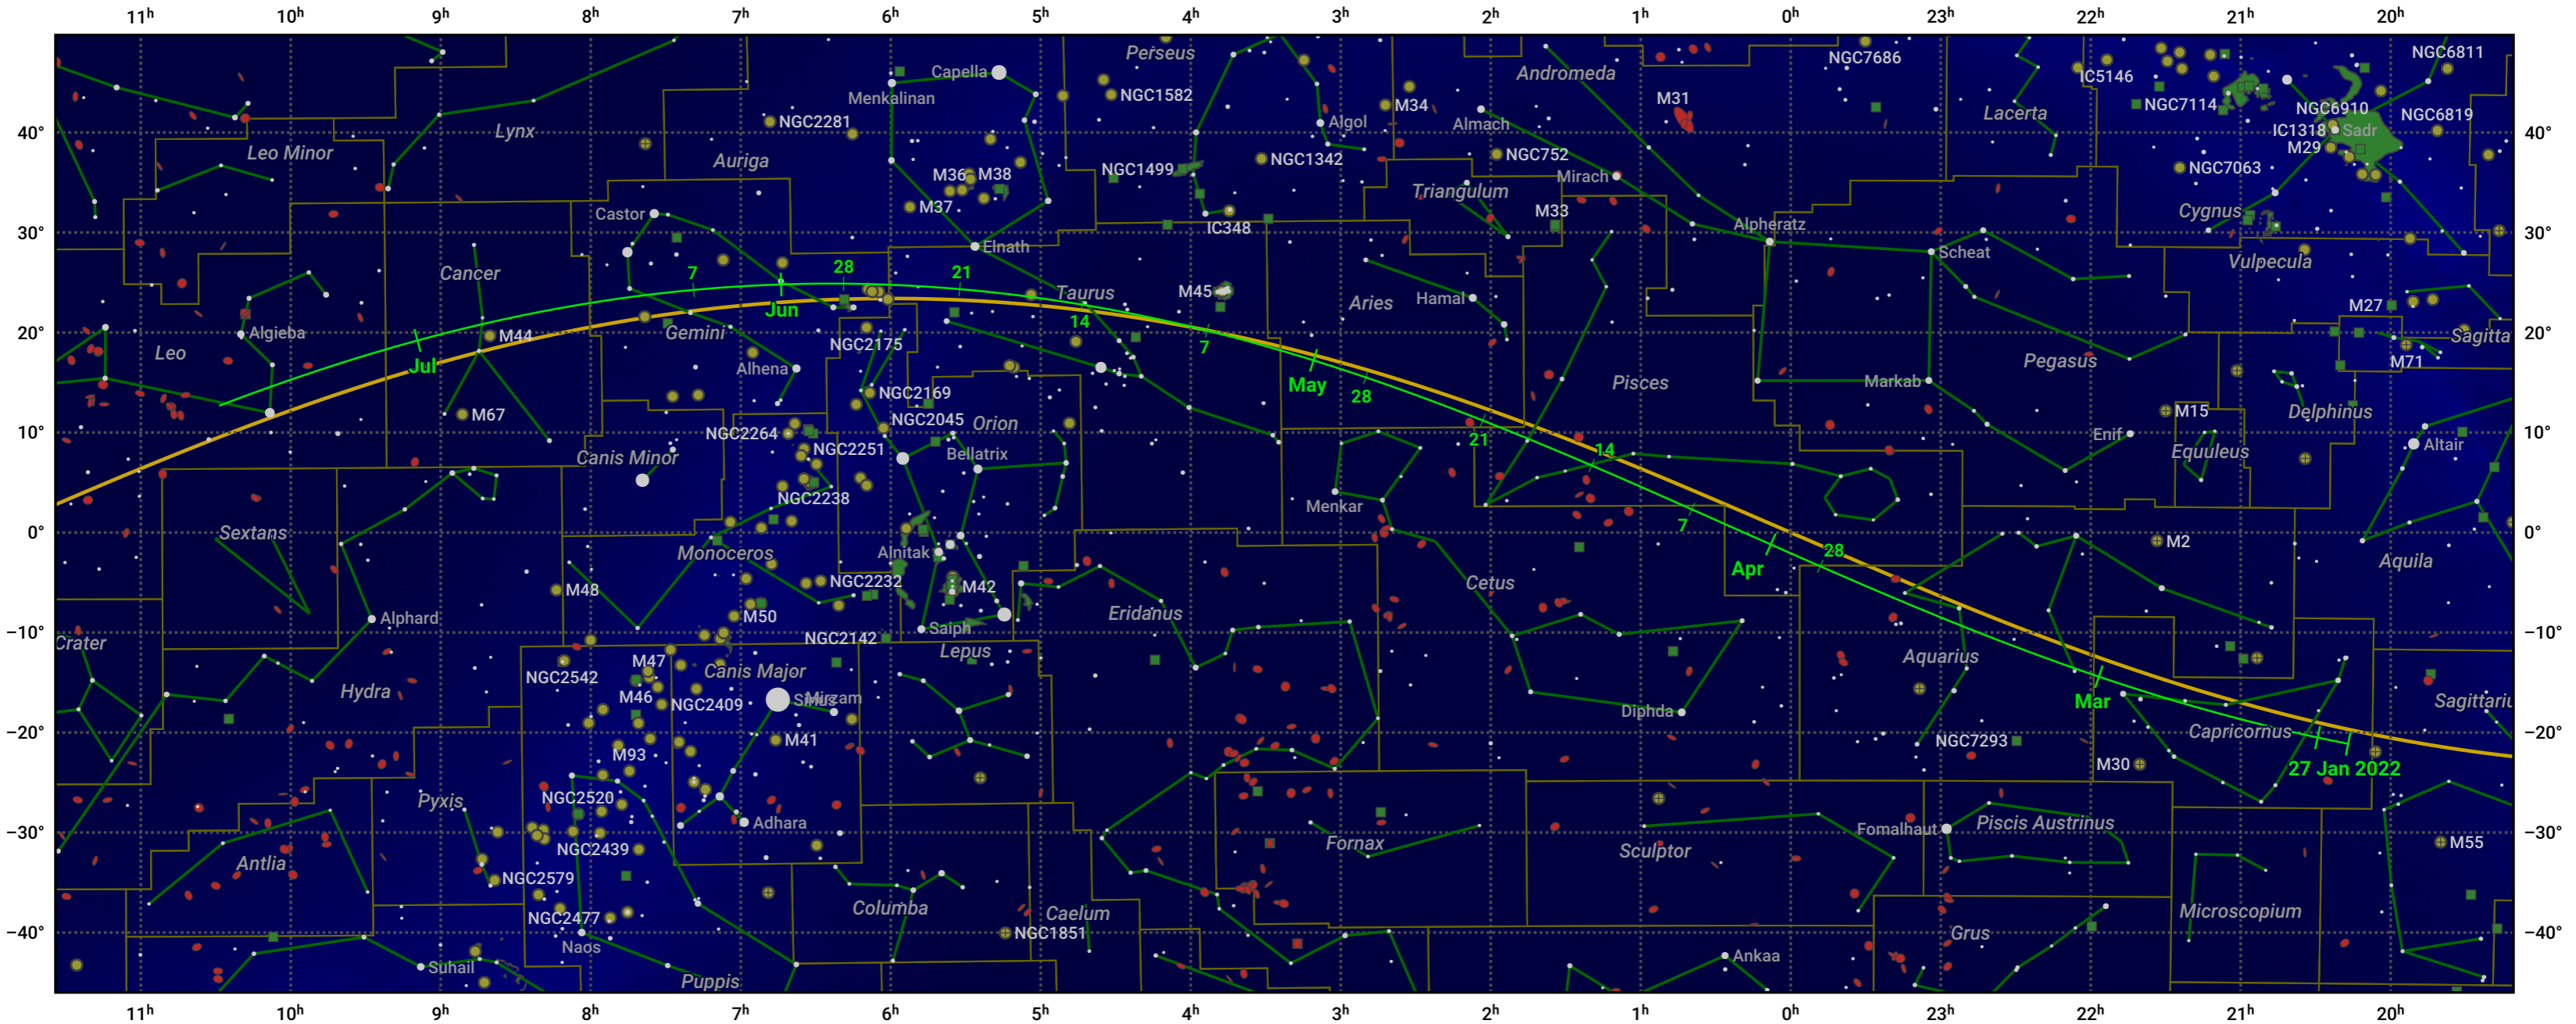

# The path of 45P/Honda-Mrkos-Pajdusakova starting on 27 Jan 2022

© Dominic Ford 2011–2024. Date markers placed at midnight UTC. Downloaded from <https://in-the-sky.org>

Magnitude scale: · 5.0 · 4.0 · 3.0 · 2.0 · 1.0 · 0.0 ● -1.0 ● -2.0

— Ecliptic Plane

● Galaxy ■ Bright nebula ● Open cluster ● Globular cluster

Date	Mag
2022 Feb 13	15.2
2022 Feb 27	14.1
2022 Mar 1	14.0
2022 Mar 11	13.1
2022 Mar 22	12.0
2022 Apr 1	10.9
2022 Apr 11	9.8
2022 Apr 26	8.8
2022 May 1	8.8
2022 May 16	9.9
2022 May 26	10.9
2022 Jun 5	12.0
2022 Jun 16	13.0
2022 Jun 28	14.1
2022 Jul 1	14.3
2022 Jul 12	15.1