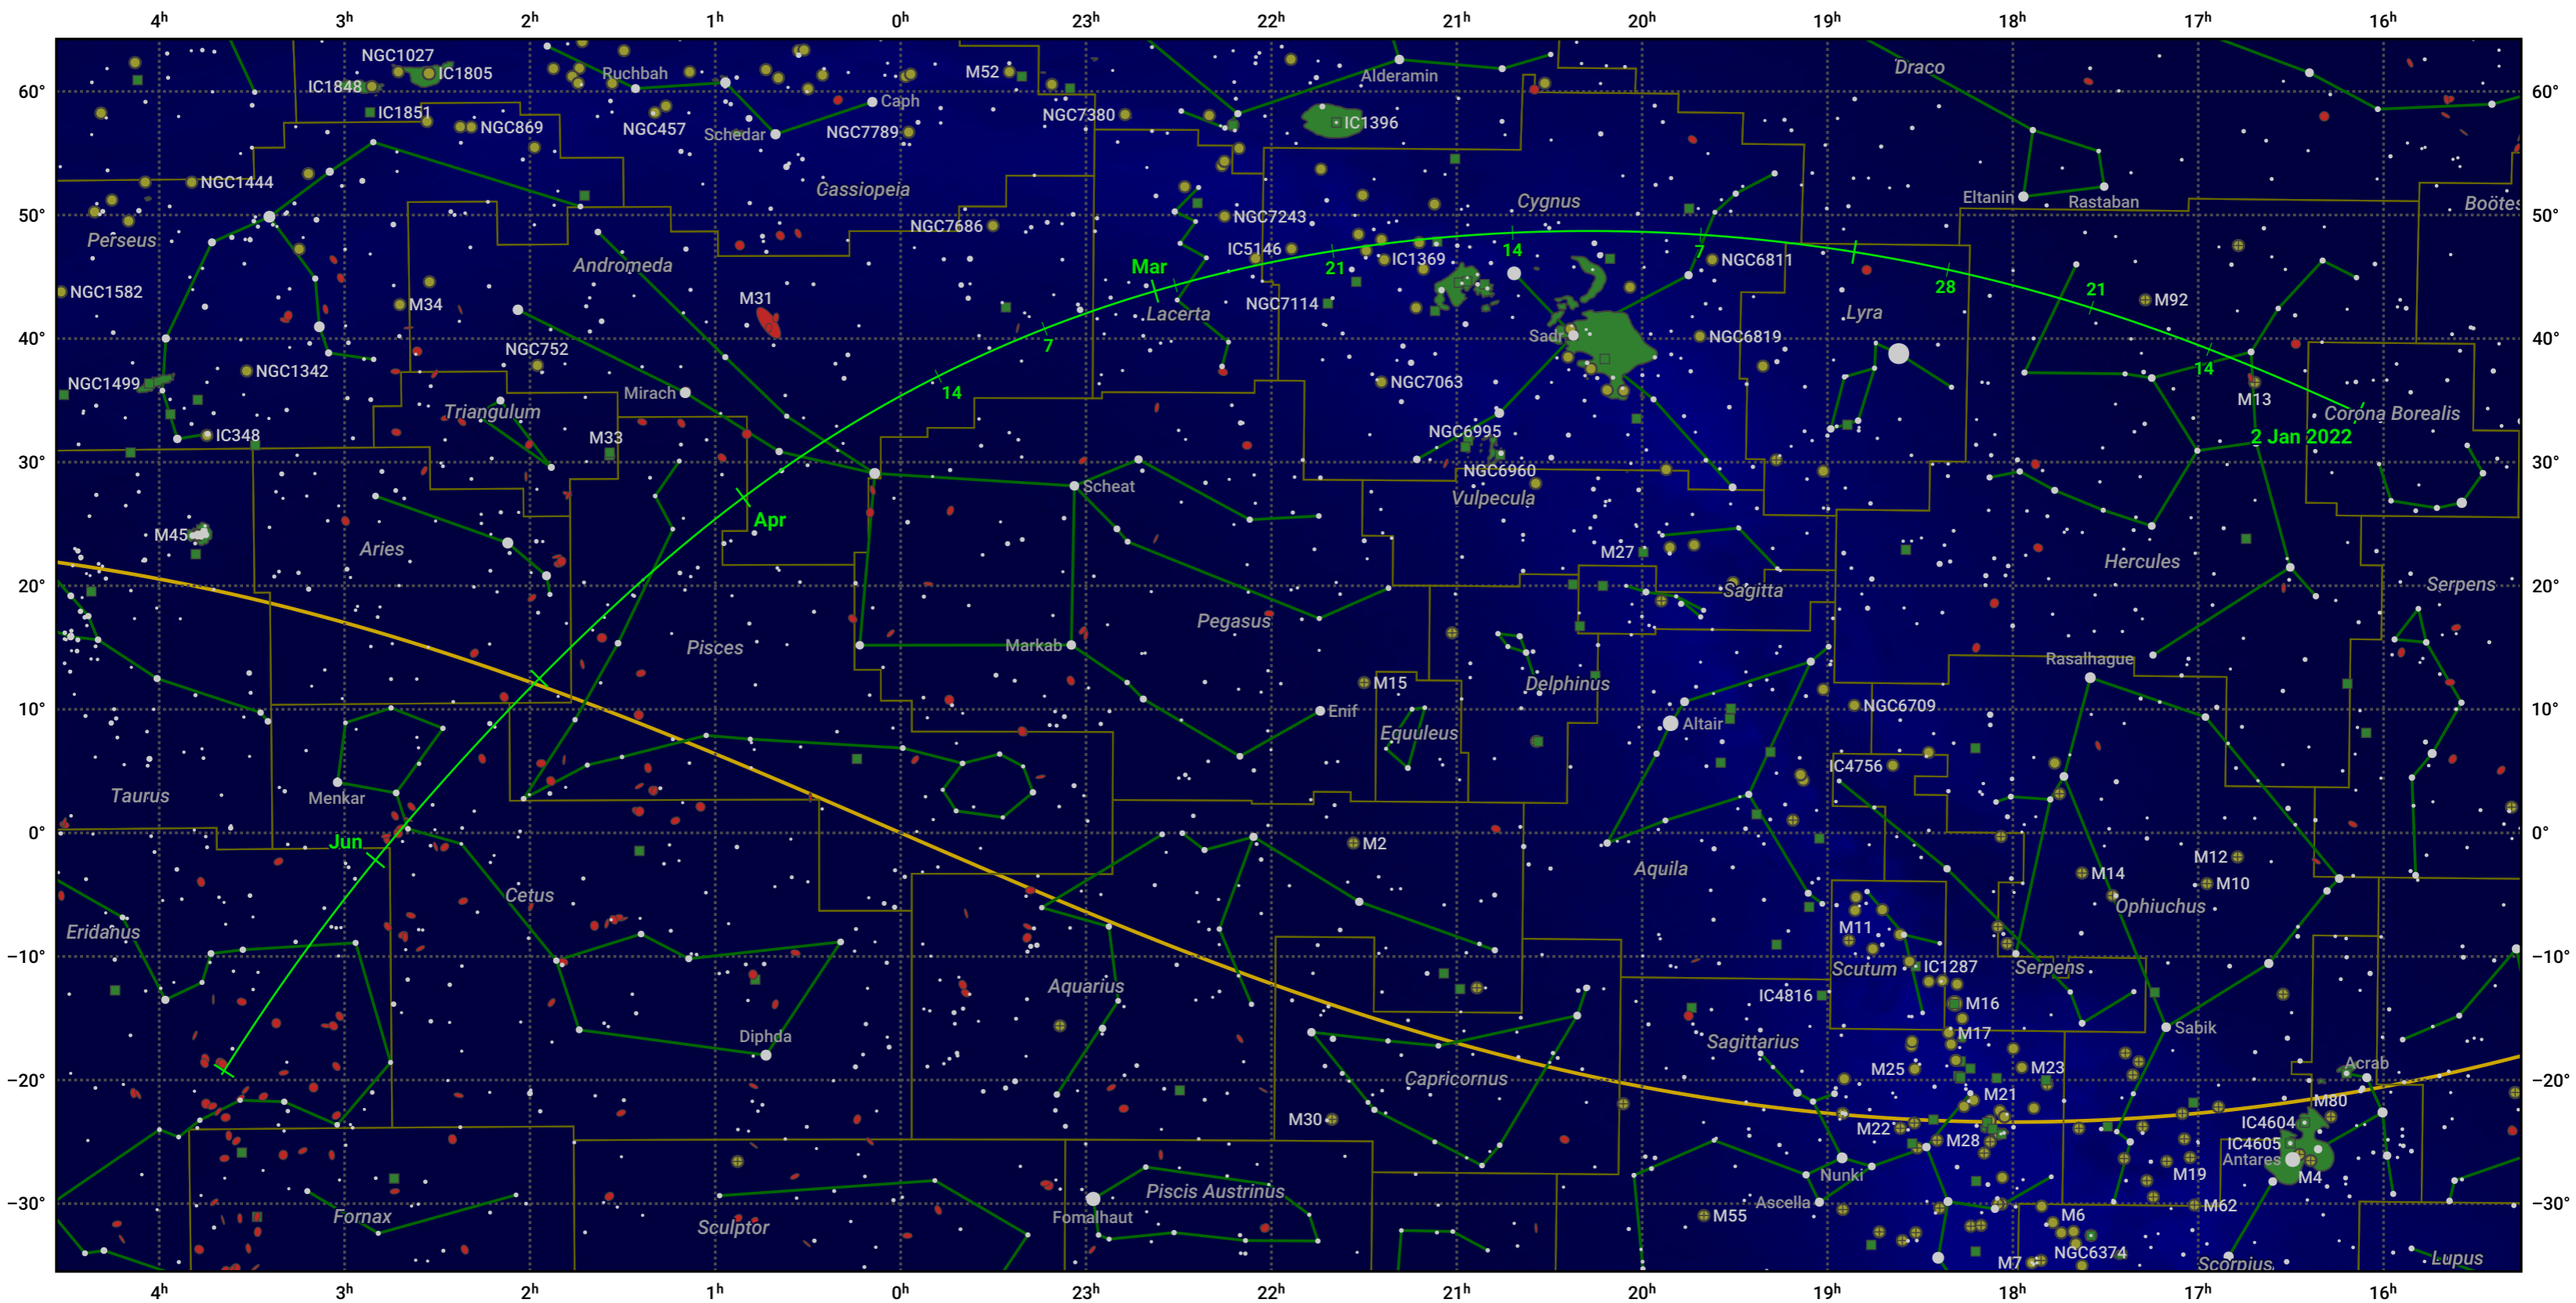

# The path of C/2021 F1 (Lemmon-PANSTARRS) starting on 2 Jan 2022

© Dominic Ford 2011–2024. Date markers placed at midnight UTC. Downloaded from <https://in-the-sky.org>

Magnitude scale:  6.0  5.0  4.0  3.0  2.0  1.0  0.0

Ecliptic Plane

Galaxy  Bright nebula  Open cluster  Globular cluster

Date	Mag
2022 Jan 13	14.7
2022 Jan 23	13.7
2022 Feb 2	12.7
2022 Feb 13	11.6
2022 Feb 26	10.6
2022 Mar 1	10.3
2022 Mar 14	9.5
2022 May 1	10.2
2022 May 7	10.6
2022 May 19	11.6
2022 May 31	12.7
2022 Jun 12	13.7
2022 Jun 25	14.8
2022 Jul 1	15.2