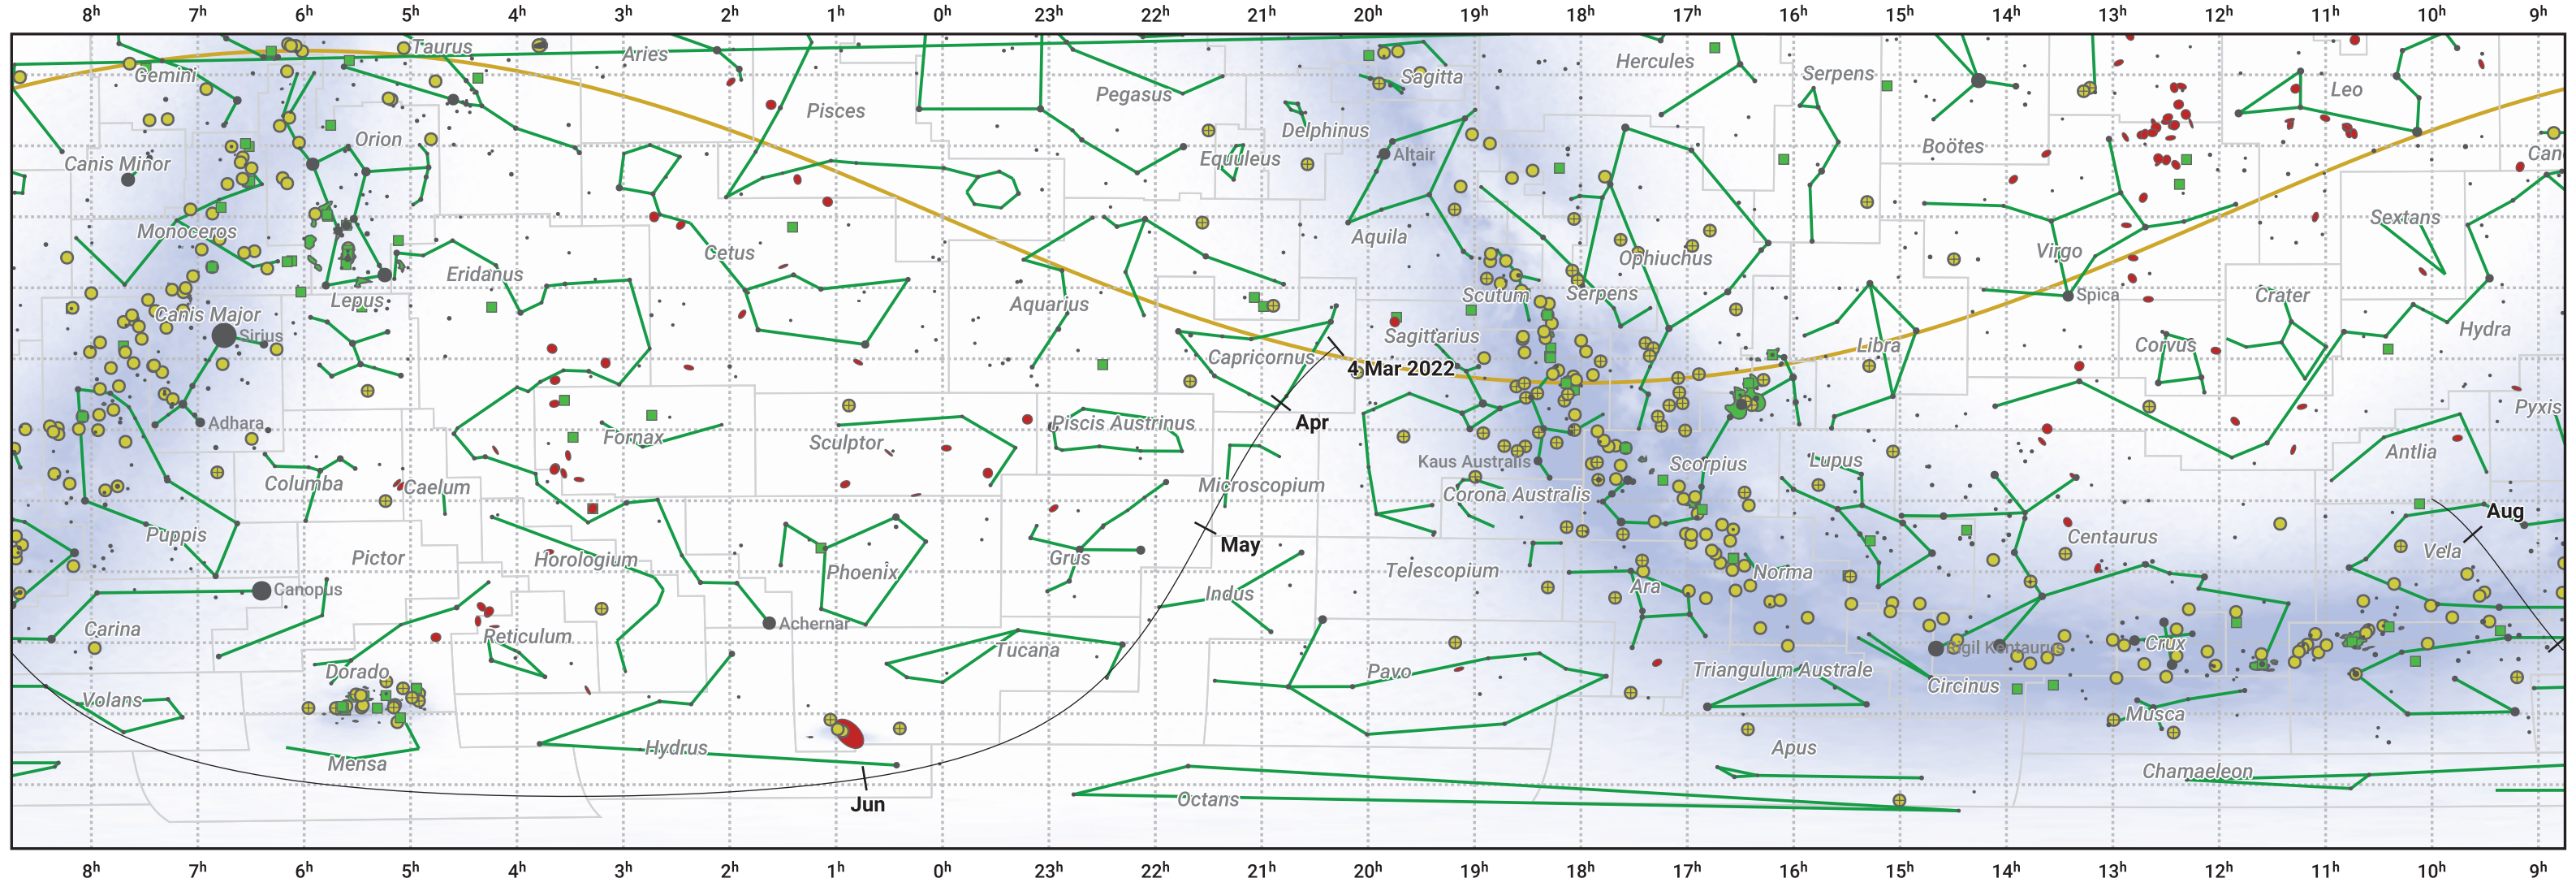

The path of C/2021 E3 (ZTF) starting on 4 Mar 2022

© Dominic Ford 2011–2024. Date markers placed at midnight UTC. Downloaded from <https://in-the-sky.org>

Magnitude scale: 5.0 4.0 3.0 2.0 1.0 0.0 -1.0 -2.0

Ecliptic Plane

- Galaxy
- Bright nebula
- Open cluster
- + Globular cluster

Date	Mag
2022 Apr 1	11.9
2022 Apr 26	10.9
2022 May 1	10.7
2022 Jul 1	10.5
2022 Aug 16	11.9