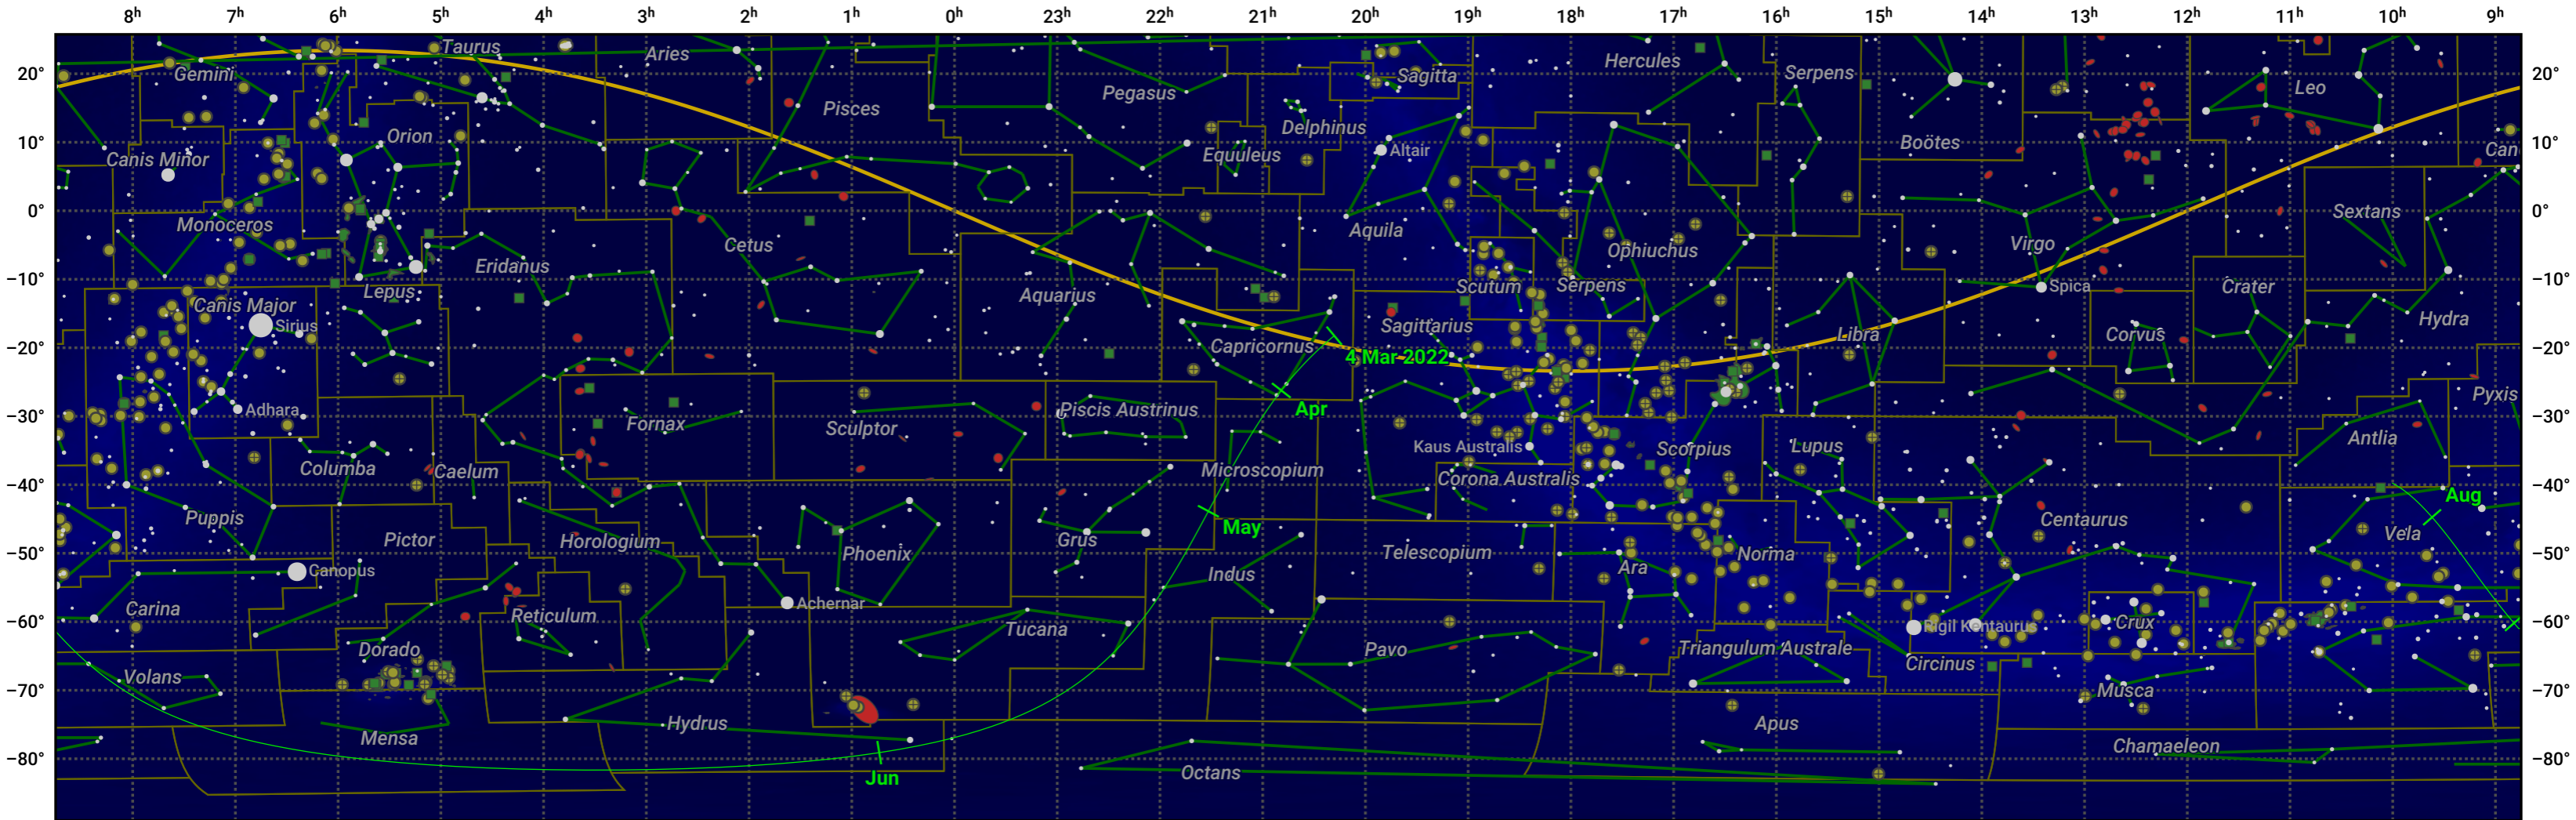

The path of C/2021 E3 (ZTF) starting on 4 Mar 2022

© Dominic Ford 2011–2024. Date markers placed at midnight UTC. Downloaded from <https://in-the-sky.org>

Magnitude scale: · 5.0 · 4.0 · 3.0 · 2.0 · 1.0 · 0.0 · -1.0 · -2.0

— Ecliptic Plane

Galaxy Bright nebula Open cluster Globular cluster

Date	Mag
2022 Apr 1	11.9
2022 Apr 26	10.9
2022 May 1	10.7
2022 Jul 1	10.5
2022 Aug 16	11.9