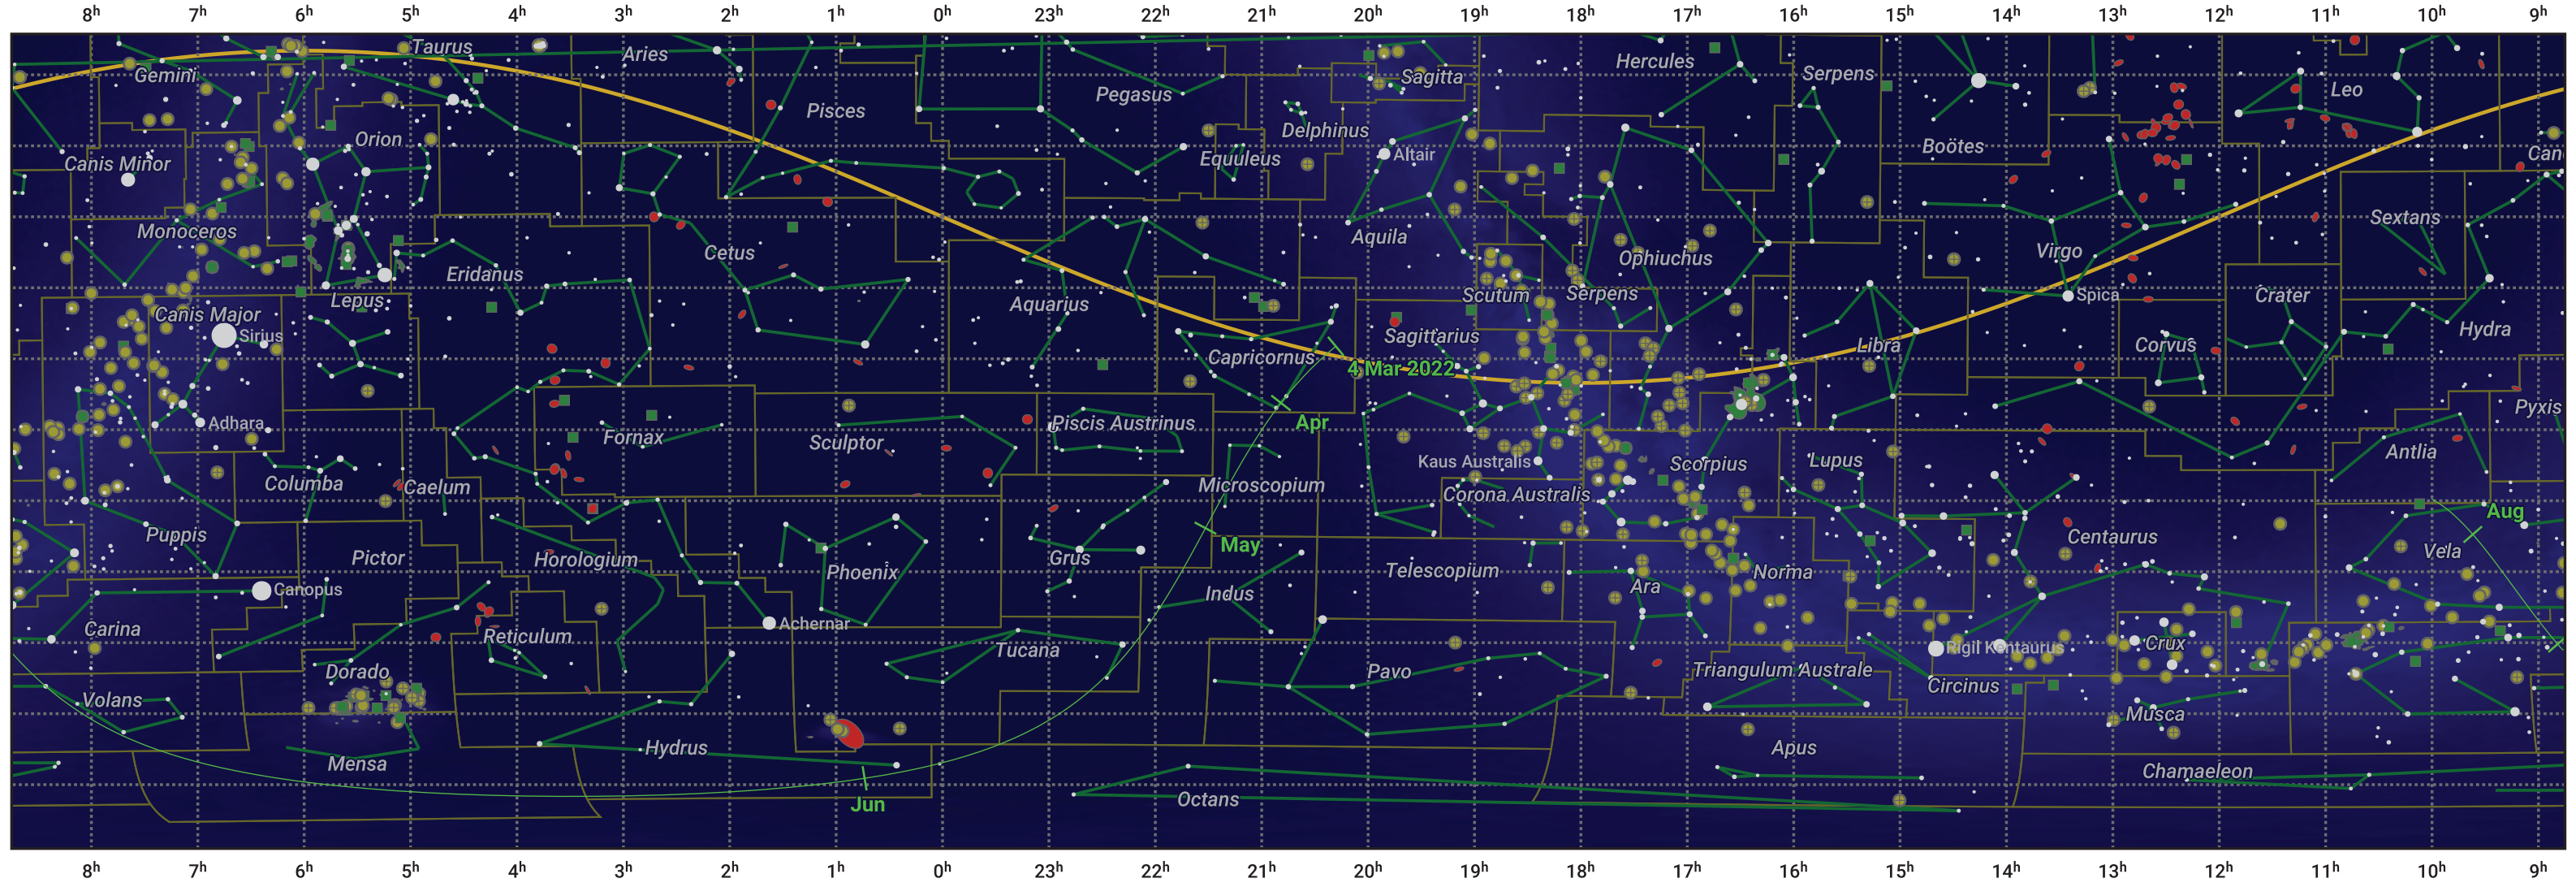

The path of C/2021 E3 (ZTF) starting on 4 Mar 2022

© Dominic Ford 2011–2024. Date markers placed at midnight UTC. Downloaded from <https://in-the-sky.org>

Magnitude scale: -5.0 -4.0 -3.0 -2.0 -1.0 0.0 -1.0 -2.0

Ecliptic Plane

- Galaxy
- Bright nebula
- Open cluster
- Globular cluster

Date	Mag
2022 Apr 1	11.9
2022 Apr 26	10.9
2022 May 1	10.7
2022 Jul 1	10.5
2022 Aug 16	11.9