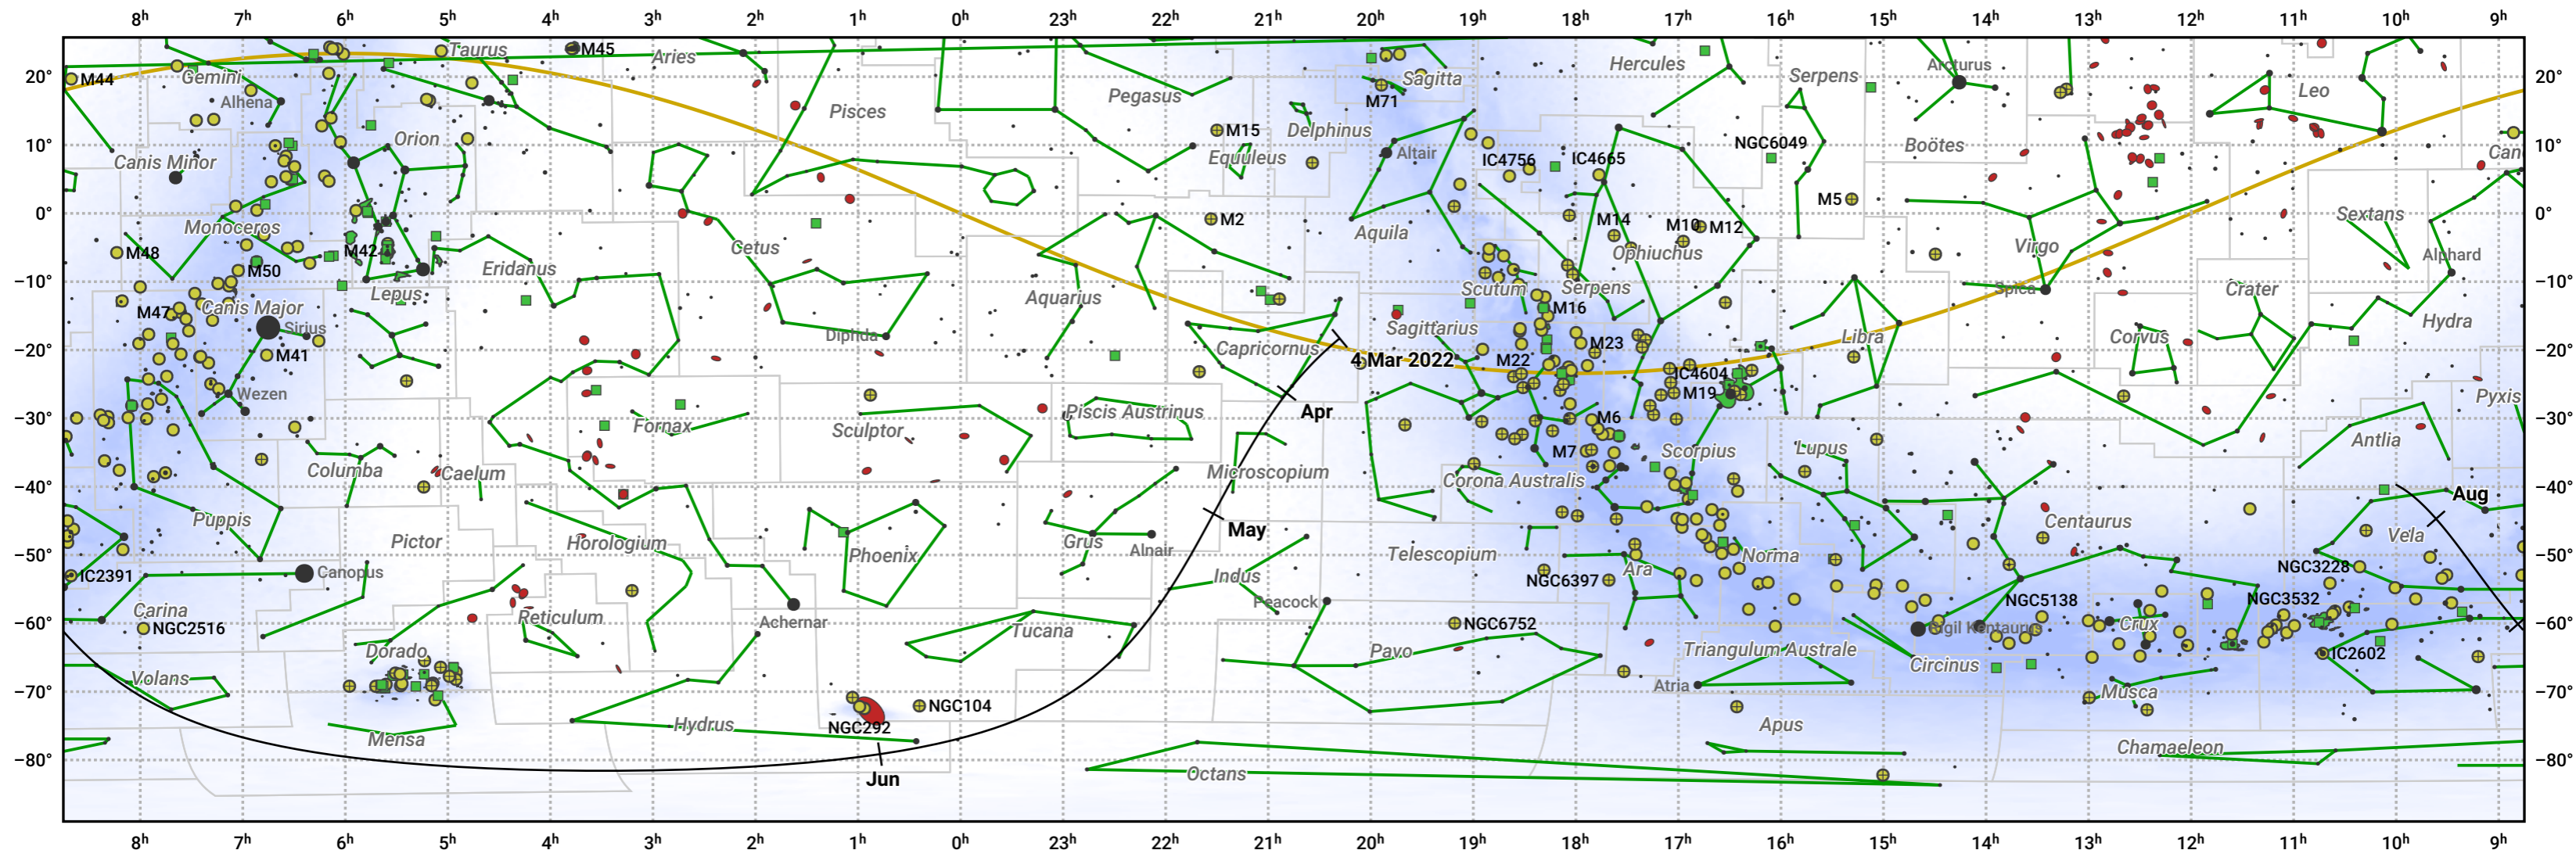

The path of C/2021 E3 (ZTF) starting on 4 Mar 2022

© Dominic Ford 2011–2024. Date markers placed at midnight UTC. Downloaded from <https://in-the-sky.org>

Magnitude scale: \bullet 5.0 \bullet 4.0 \bullet 3.0 \bullet 2.0 \bullet 1.0 \bullet 0.0 \bullet -1.0 \bullet -2.0

— Ecliptic Plane

● Galaxy ■ Bright nebula ● Open cluster ⊕ Globular cluster

Date	Mag
2022 Apr 1	11.9
2022 Apr 26	10.9
2022 May 1	10.7
2022 Jul 1	10.5
2022 Aug 16	11.9