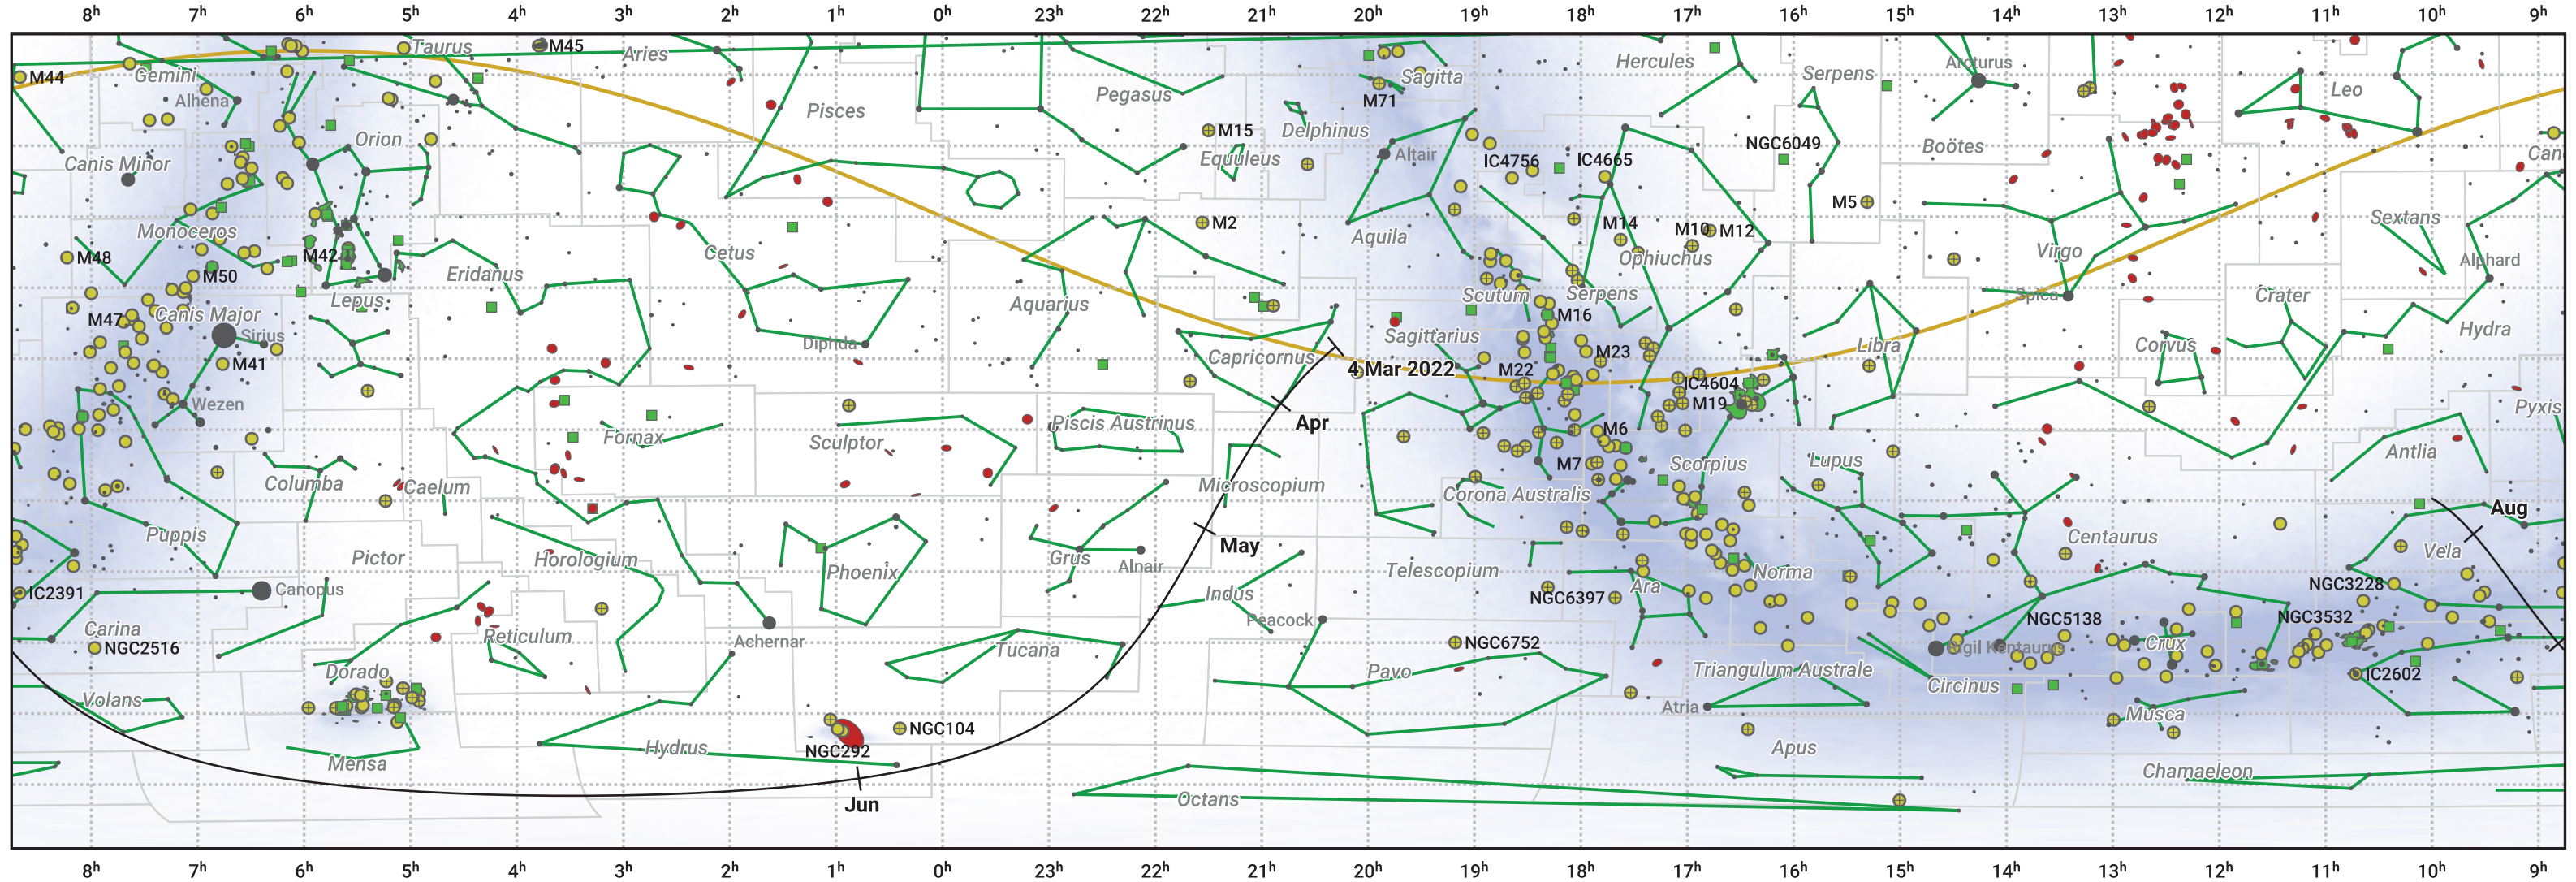

The path of C/2021 E3 (ZTF) starting on 4 Mar 2022

© Dominic Ford 2011–2024. Date markers placed at midnight UTC. Downloaded from <https://in-the-sky.org>

Date	Mag
2022 Apr 1	11.9
2022 Apr 26	10.9
2022 May 1	10.7
2022 Jul 1	10.5
2022 Aug 16	11.9