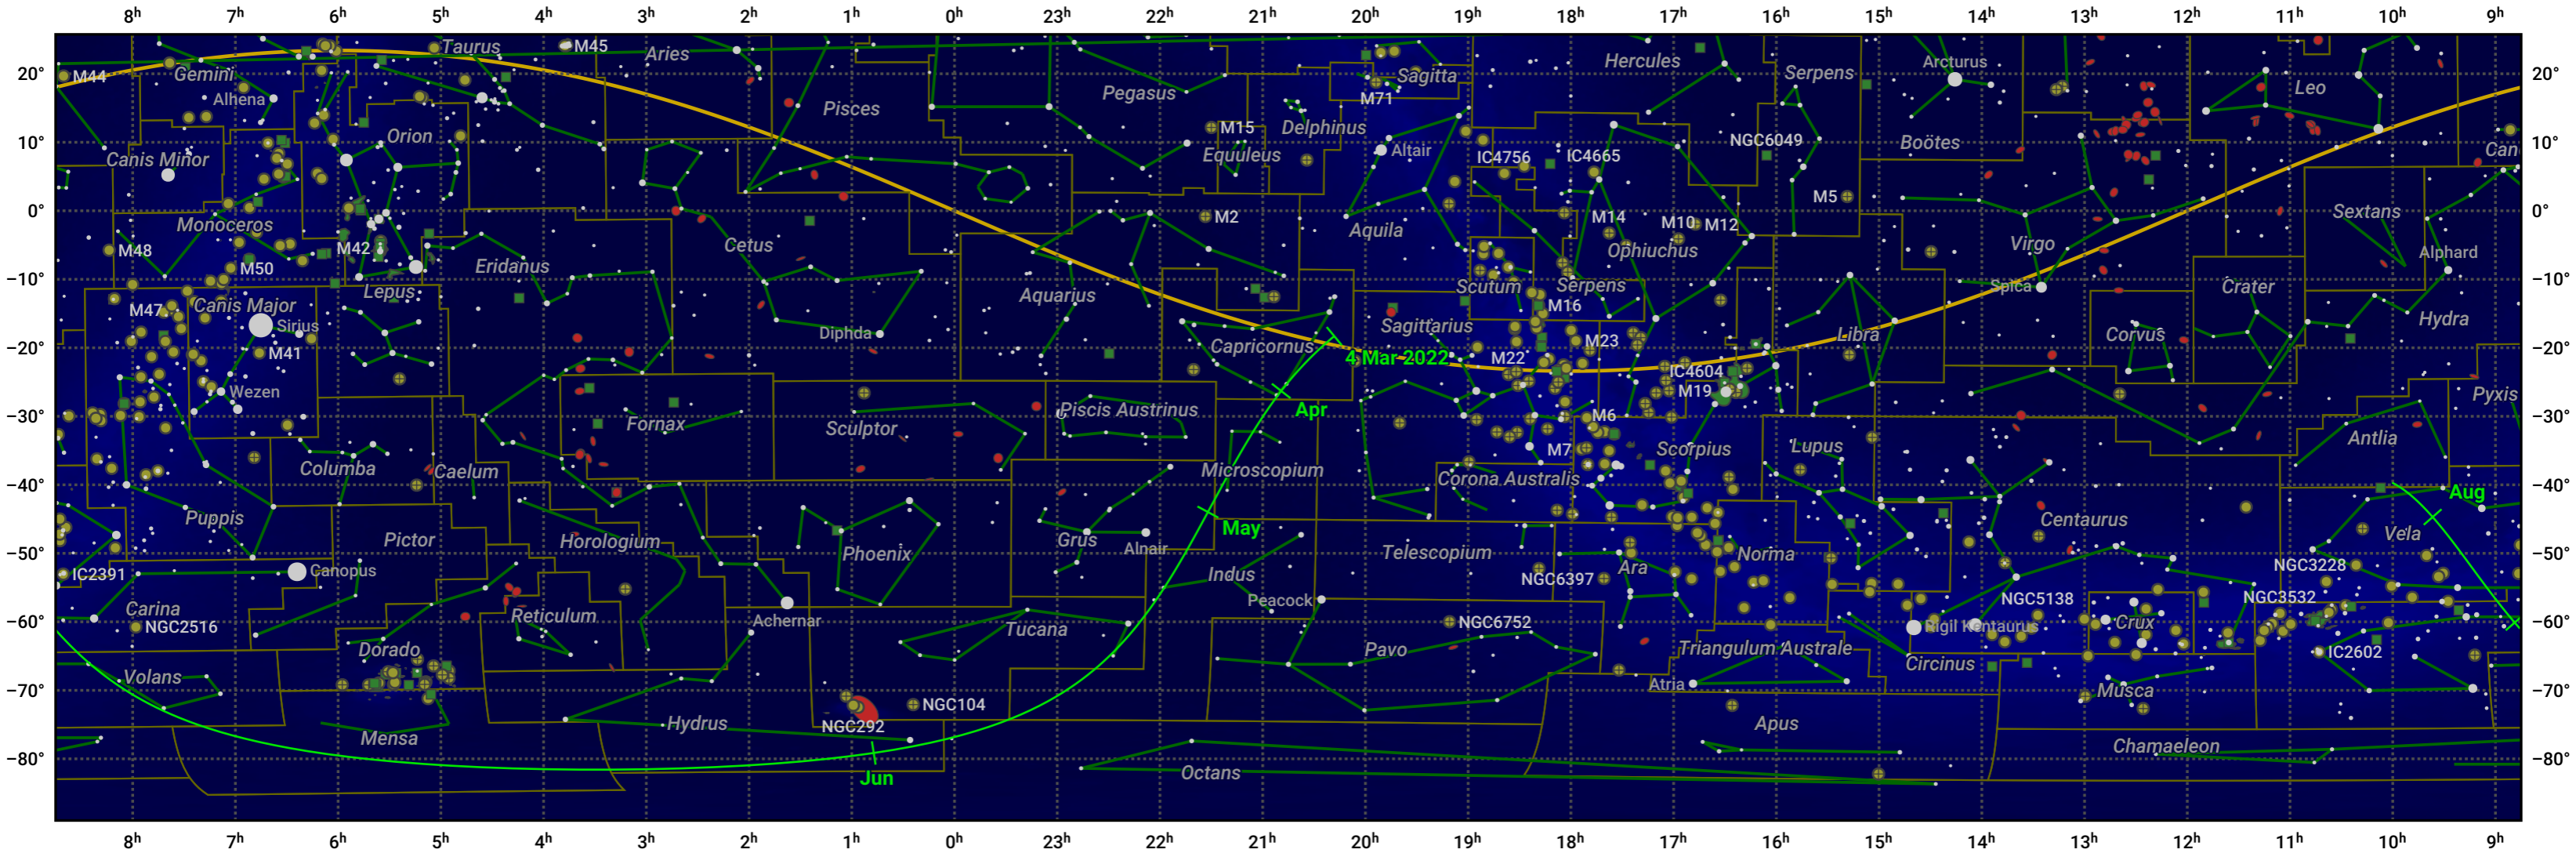

# The path of C/2021 E3 (ZTF) starting on 4 Mar 2022

© Dominic Ford 2011–2024. Date markers placed at midnight UTC. Downloaded from <https://in-the-sky.org>

Magnitude scale:  -5.0  -4.0  -3.0  -2.0  -1.0  0.0  -1.0  -2.0

— Ecliptic Plane

Galaxy  Bright nebula  Open cluster  Globular cluster

Date	Mag
2022 Apr 1	11.9
2022 Apr 26	10.9
2022 May 1	10.7
2022 Jul 1	10.5
2022 Aug 16	11.9