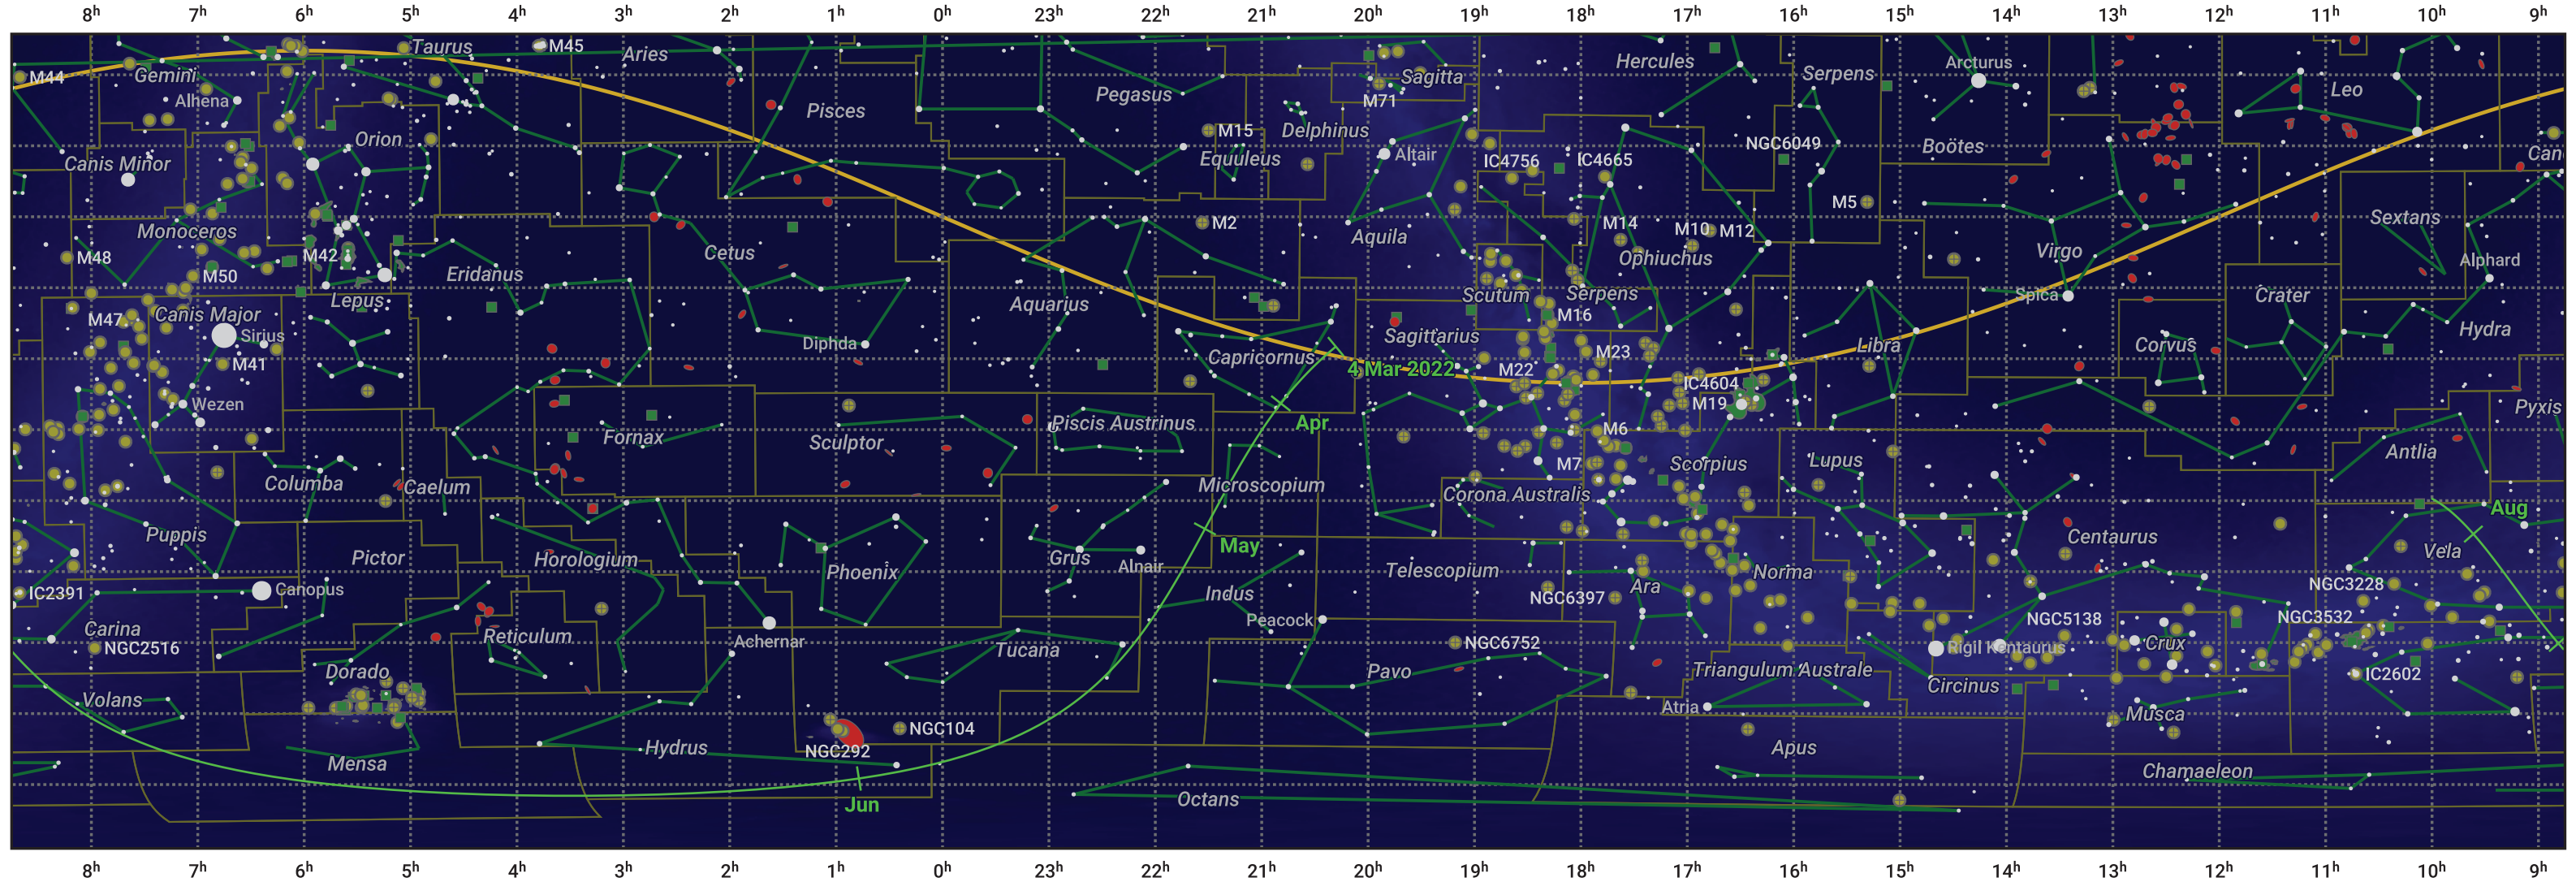

The path of C/2021 E3 (ZTF) starting on 4 Mar 2022

© Dominic Ford 2011–2024. Date markers placed at midnight UTC. Downloaded from <https://in-the-sky.org>

Magnitude scale: -5.0 -4.0 -3.0 -2.0 -1.0 0.0 -1.0 -2.0

Ecliptic Plane

- Galaxy
- Bright nebula
- Open cluster
- Globular cluster

Date	Mag
2022 Apr 1	11.9
2022 Apr 26	10.9
2022 May 1	10.7
2022 Jul 1	10.5
2022 Aug 16	11.9