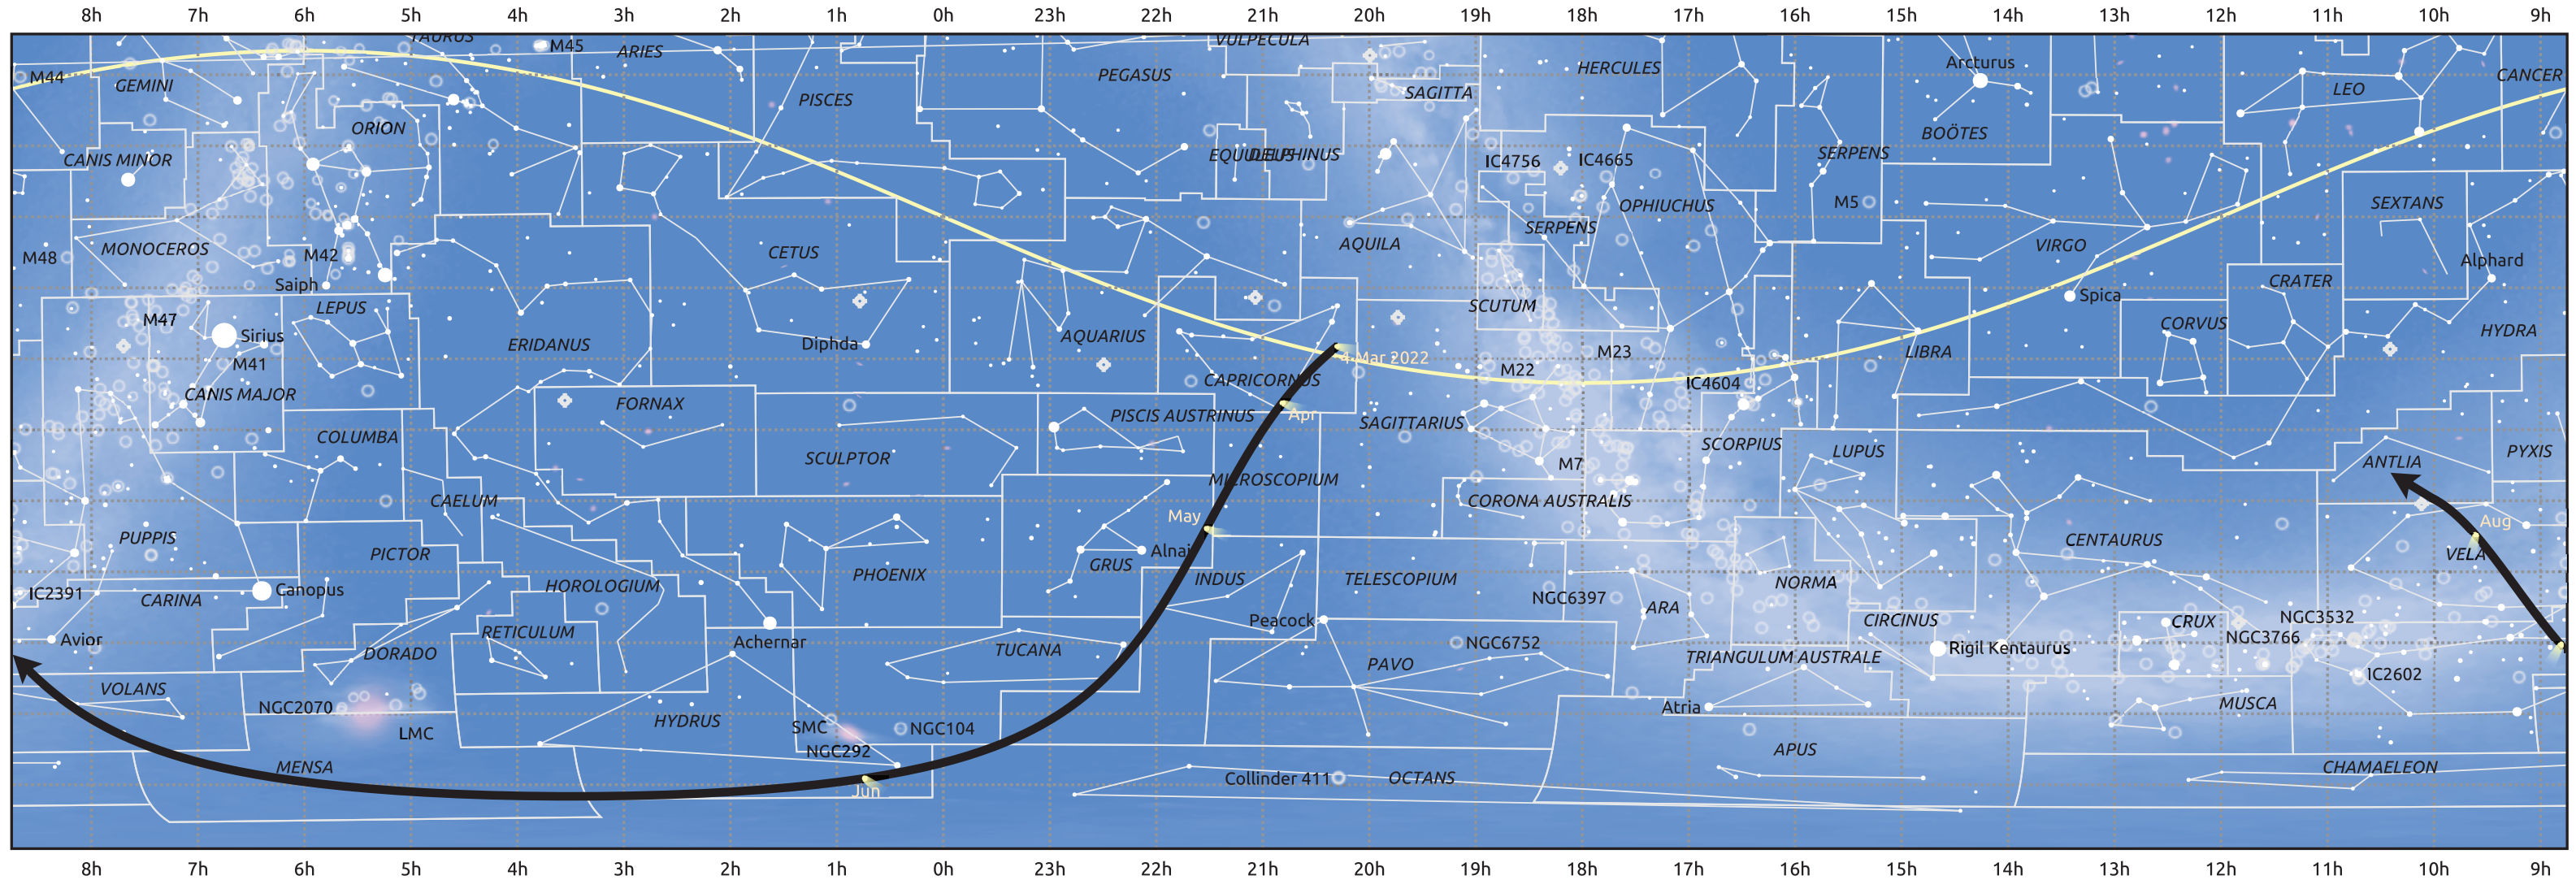

The path of C/2021 E3 (ZTF) starting on 4 Mar 2022

© Dominic Ford 2011–2025. Date markers placed at midnight UTC. Downloaded from <https://in-the-sky.org>

Magnitude scale: -5.0 -4.0 -3.0 -2.0 -1.0 0.0 -1.0 -2.0

Ecliptic Plane

Galaxy Bright nebula Open cluster Globular cluster Planetary nebula

Date	Mag
2022 Apr 1	11.9
2022 Apr 26	10.9
2022 May 1	10.7
2022 Jul 1	10.5
2022 Aug 16	11.9