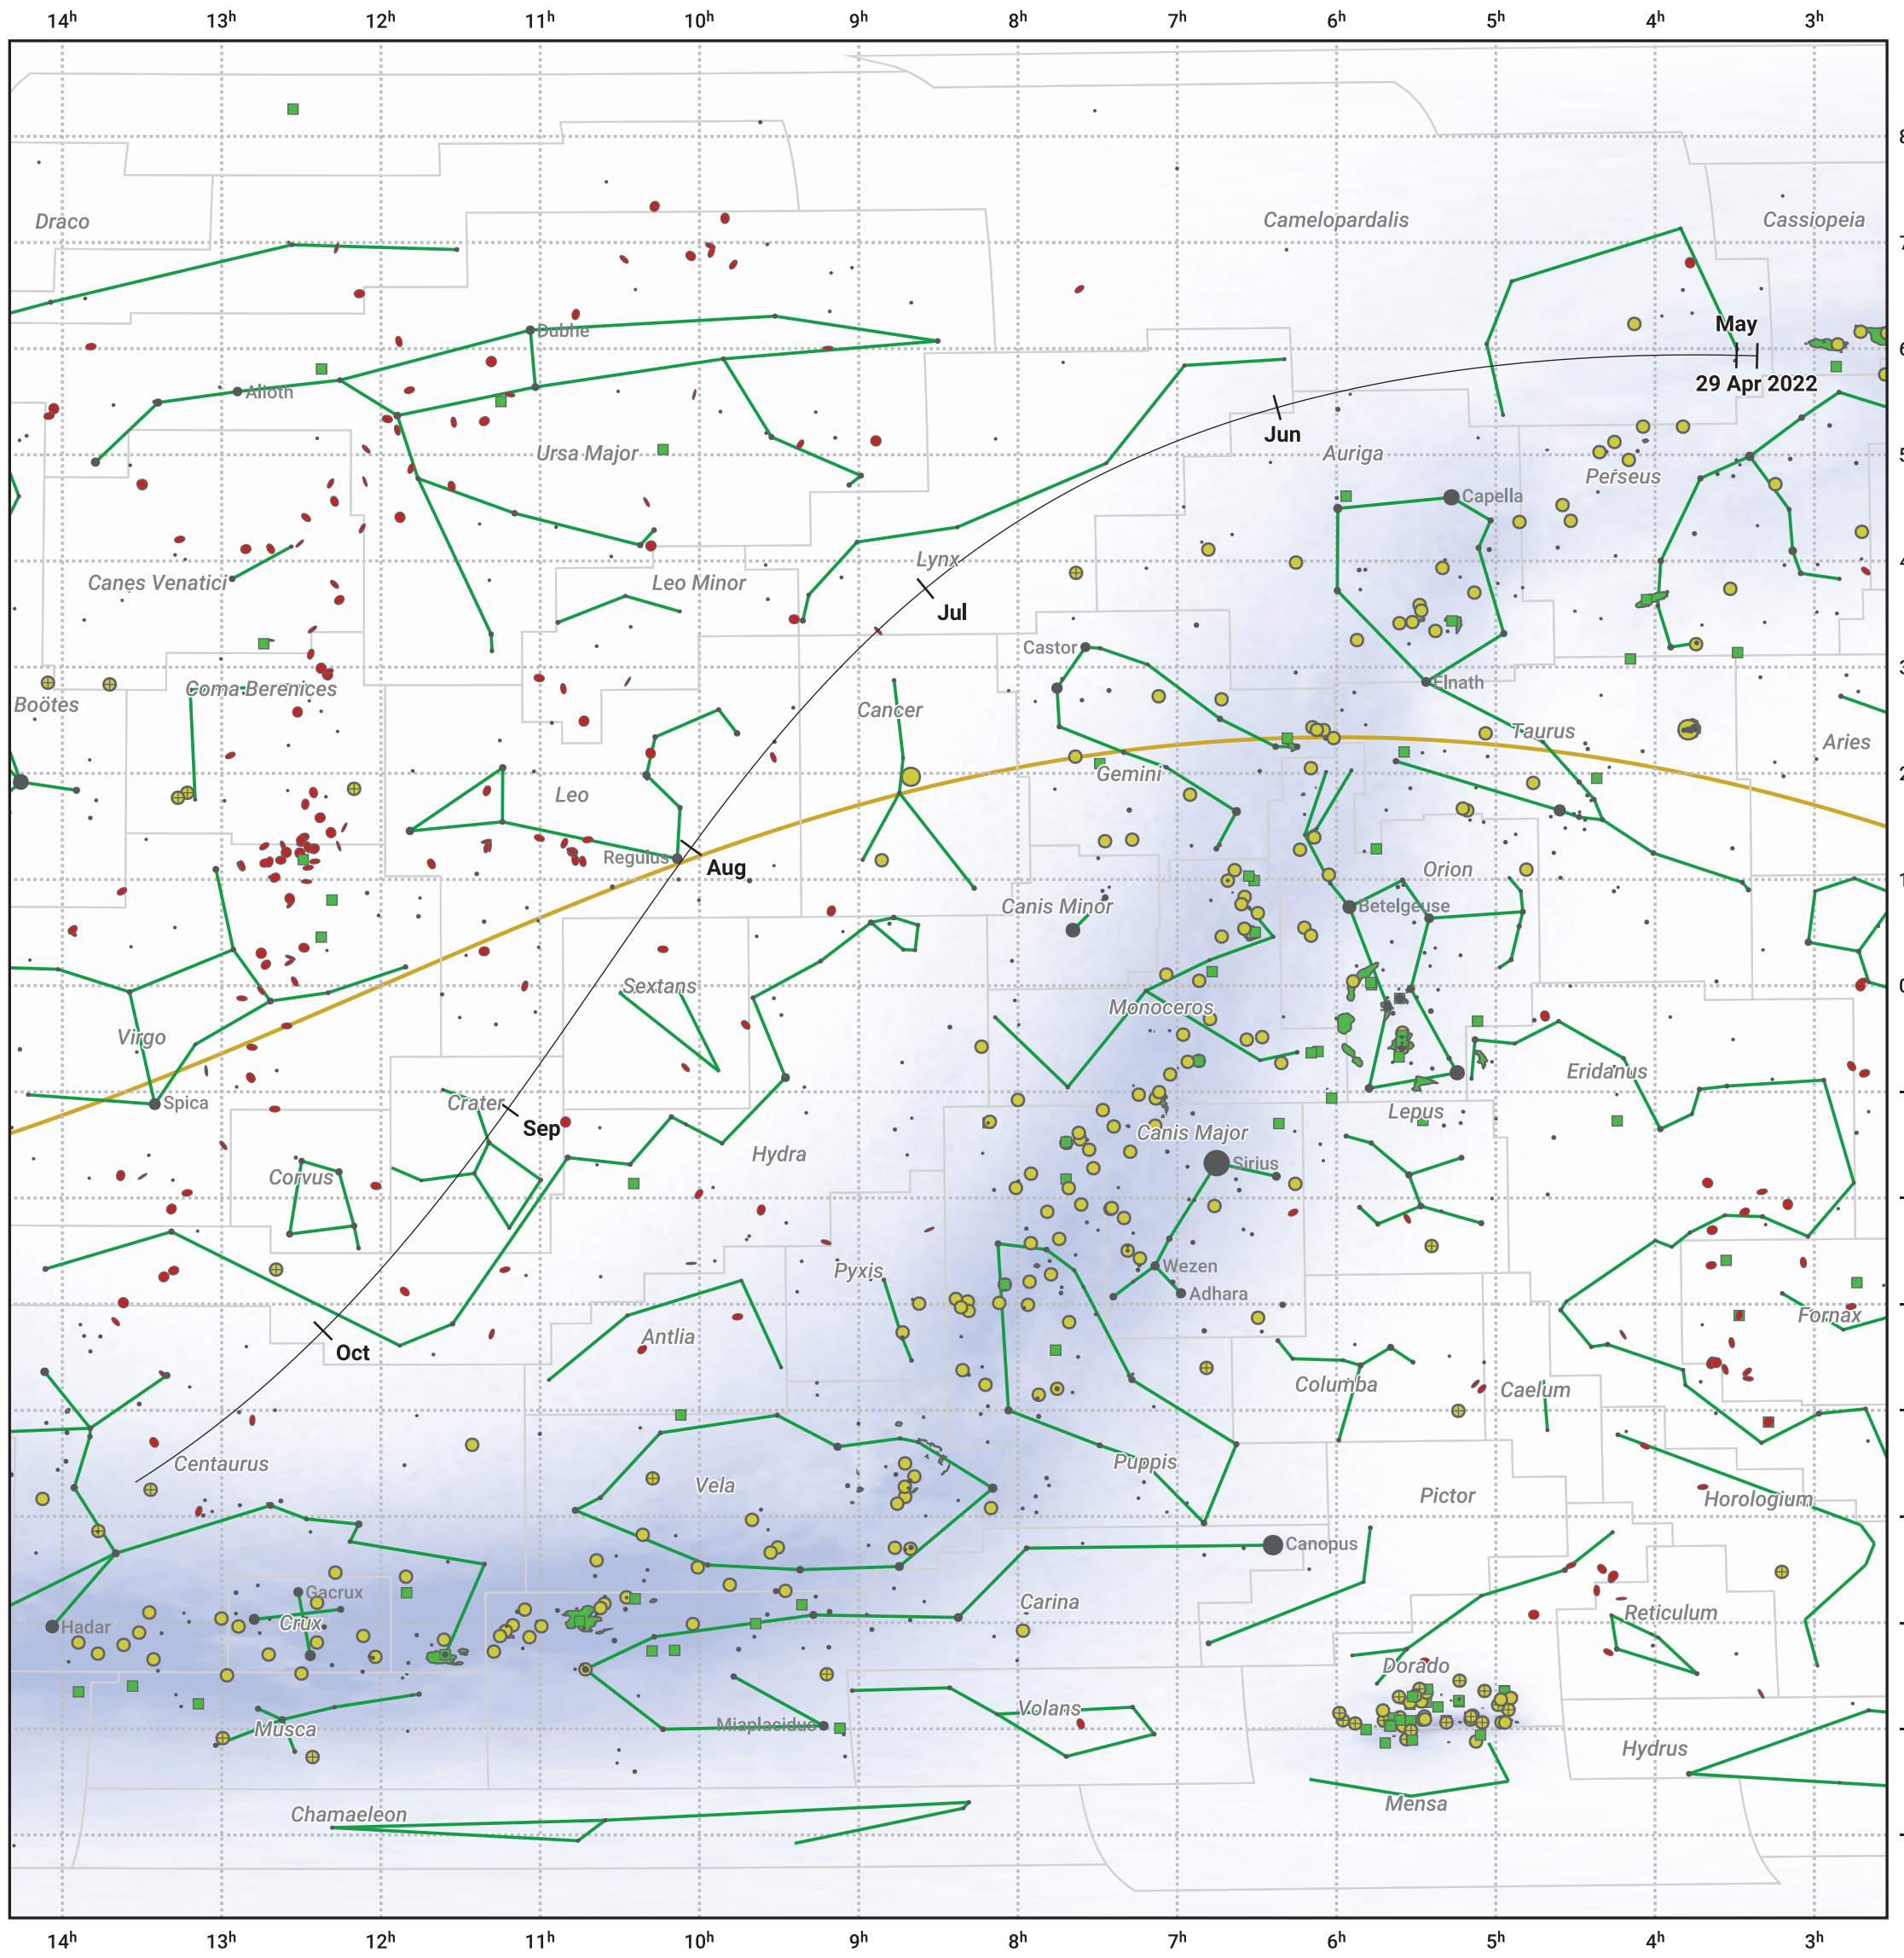

The path of C/2021 P4 (ATLAS) starting on 29 Apr 2022

© Dominic Ford 2011–2024. Date markers placed at midnight UTC. Downloaded from <https://in-the-sky.org>

Magnitude scale: ● 5.0 ● 4.0 ● 3.0 ● 2.0 ● 1.0 ● 0.0 ● -1.0 ● -2.0

— Ecliptic Plane

● Galaxy ■ Bright nebula ● Open cluster ⊕ Globular cluster

Date	Mag
2022 May 1	13.3
2022 May 23	12.3
2022 Jun 16	11.3
2022 Jul 1	10.8
2022 Jul 23	10.3
2022 Sep 1	11.0
2022 Sep 10	11.3
2022 Oct 4	12.4