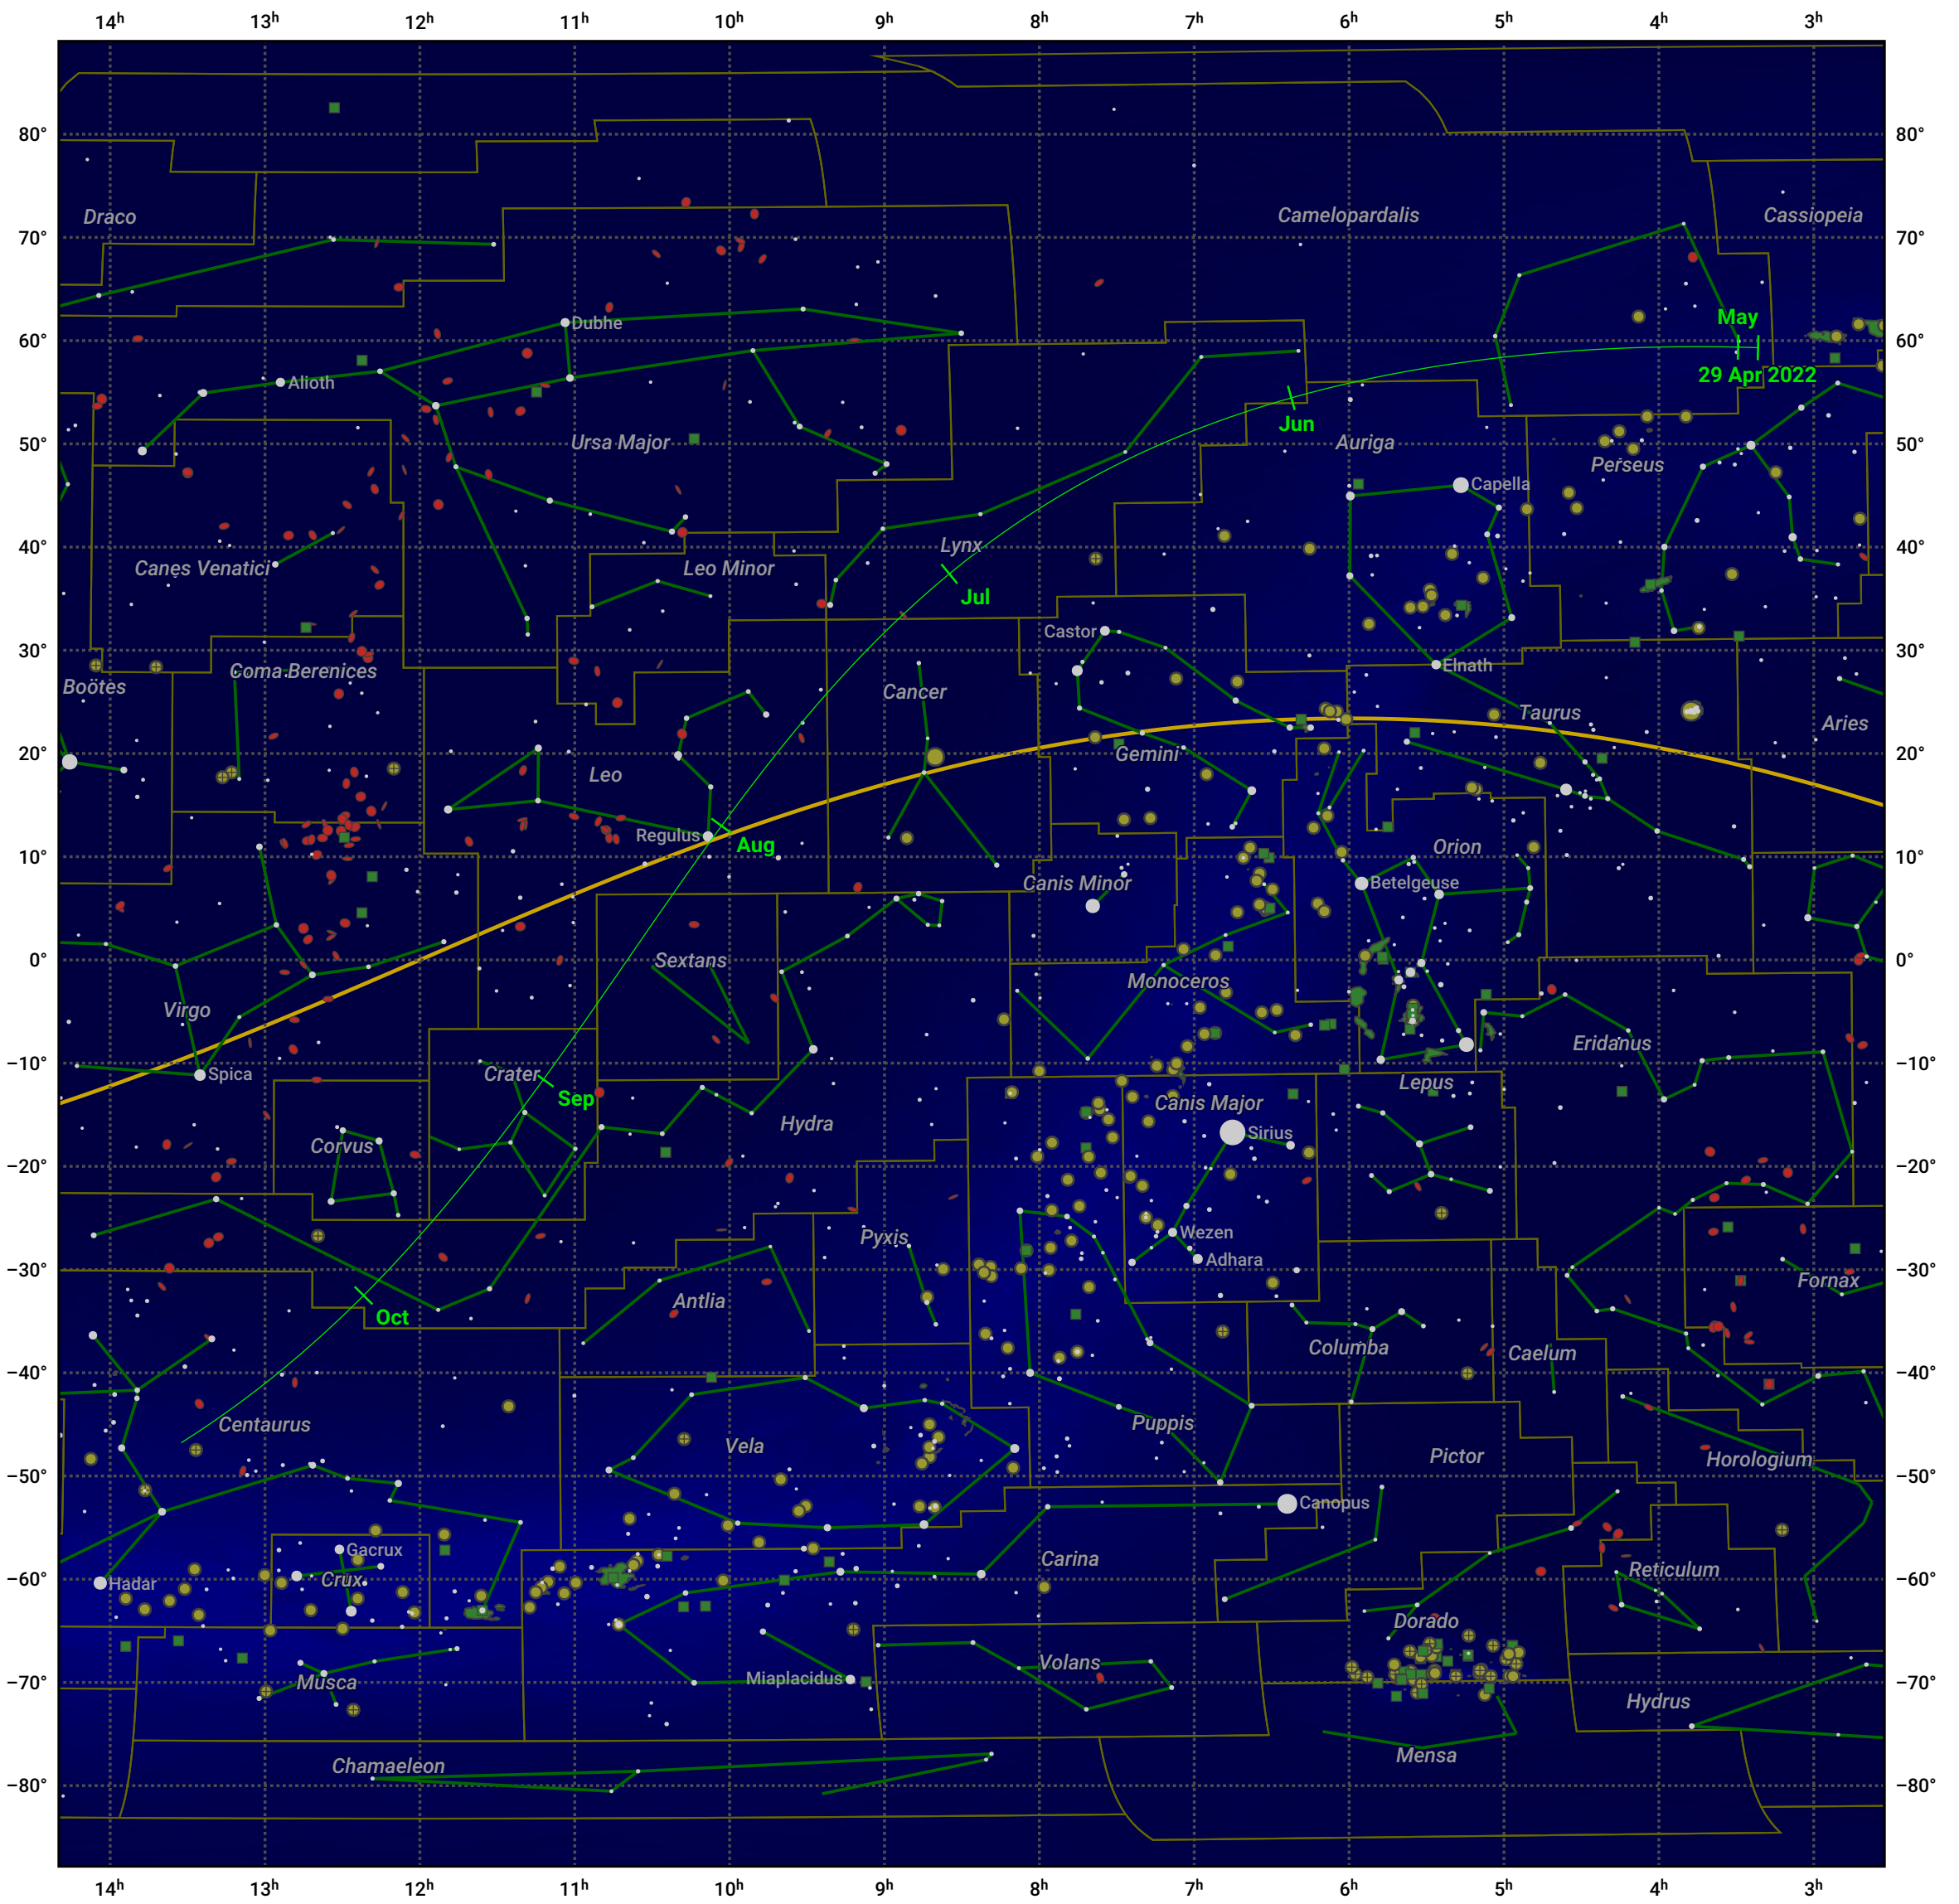

# The path of C/2021 P4 (ATLAS) starting on 29 Apr 2022

© Dominic Ford 2011–2024. Date markers placed at midnight UTC. Downloaded from <https://in-the-sky.org>

Magnitude scale:    • 5.0    • 4.0    • 3.0    • 2.0    • 1.0    • 0.0    • -1.0    • -2.0

— Ecliptic Plane

● Galaxy    
 ■ Bright nebula    
 ● Open cluster    
 ⊕ Globular cluster

Date	Mag
2022 May 1	13.3
2022 May 23	12.3
2022 Jun 16	11.3
2022 Jul 1	10.8
2022 Jul 23	10.3
2022 Sep 1	11.0
2022 Sep 10	11.3
2022 Oct 4	12.4