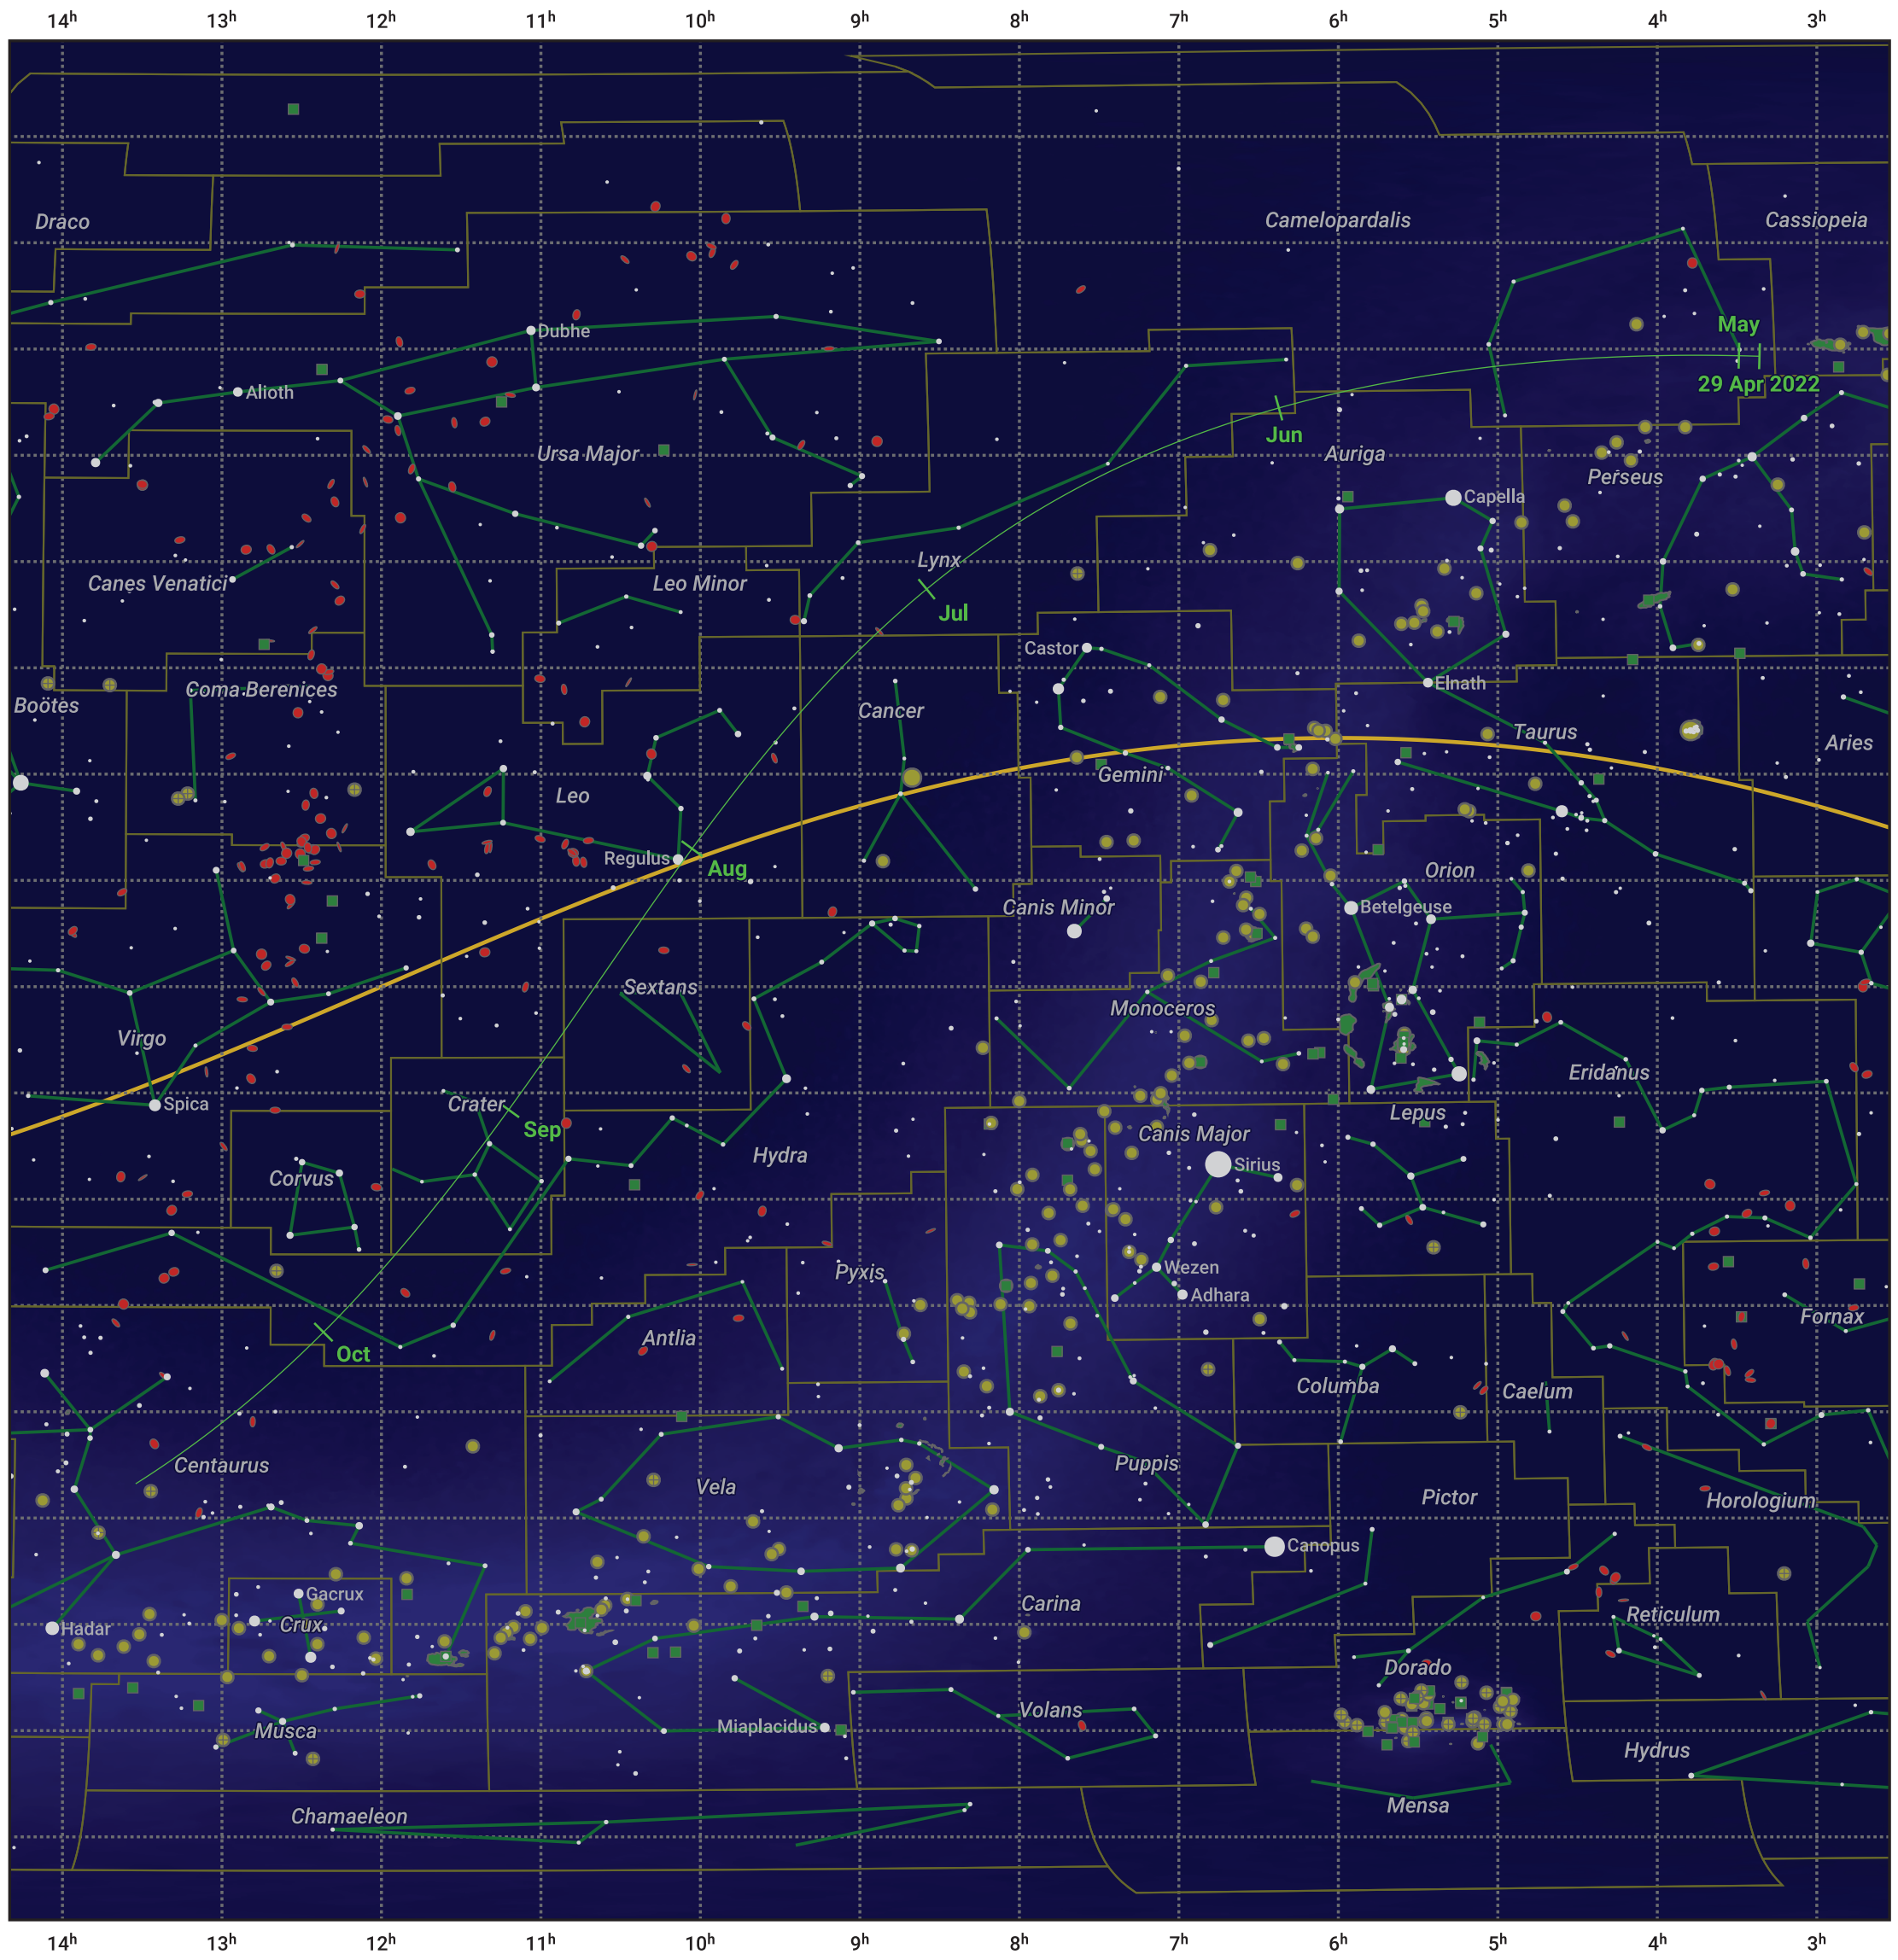

The path of C/2021 P4 (ATLAS) starting on 29 Apr 2022

© Dominic Ford 2011–2024. Date markers placed at midnight UTC. Downloaded from <https://in-the-sky.org>

Magnitude scale: ● -5.0 ● -4.0 ● -3.0 ● -2.0 ● -1.0 ● 0.0 ● -1.0 ● -2.0

— Ecliptic Plane

● Galaxy ■ Bright nebula ● Open cluster ● Globular cluster

Date	Mag
2022 May 1	13.3
2022 May 23	12.3
2022 Jun 16	11.3
2022 Jul 1	10.8
2022 Jul 23	10.3
2022 Sep 1	11.0
2022 Sep 10	11.3
2022 Oct 4	12.4