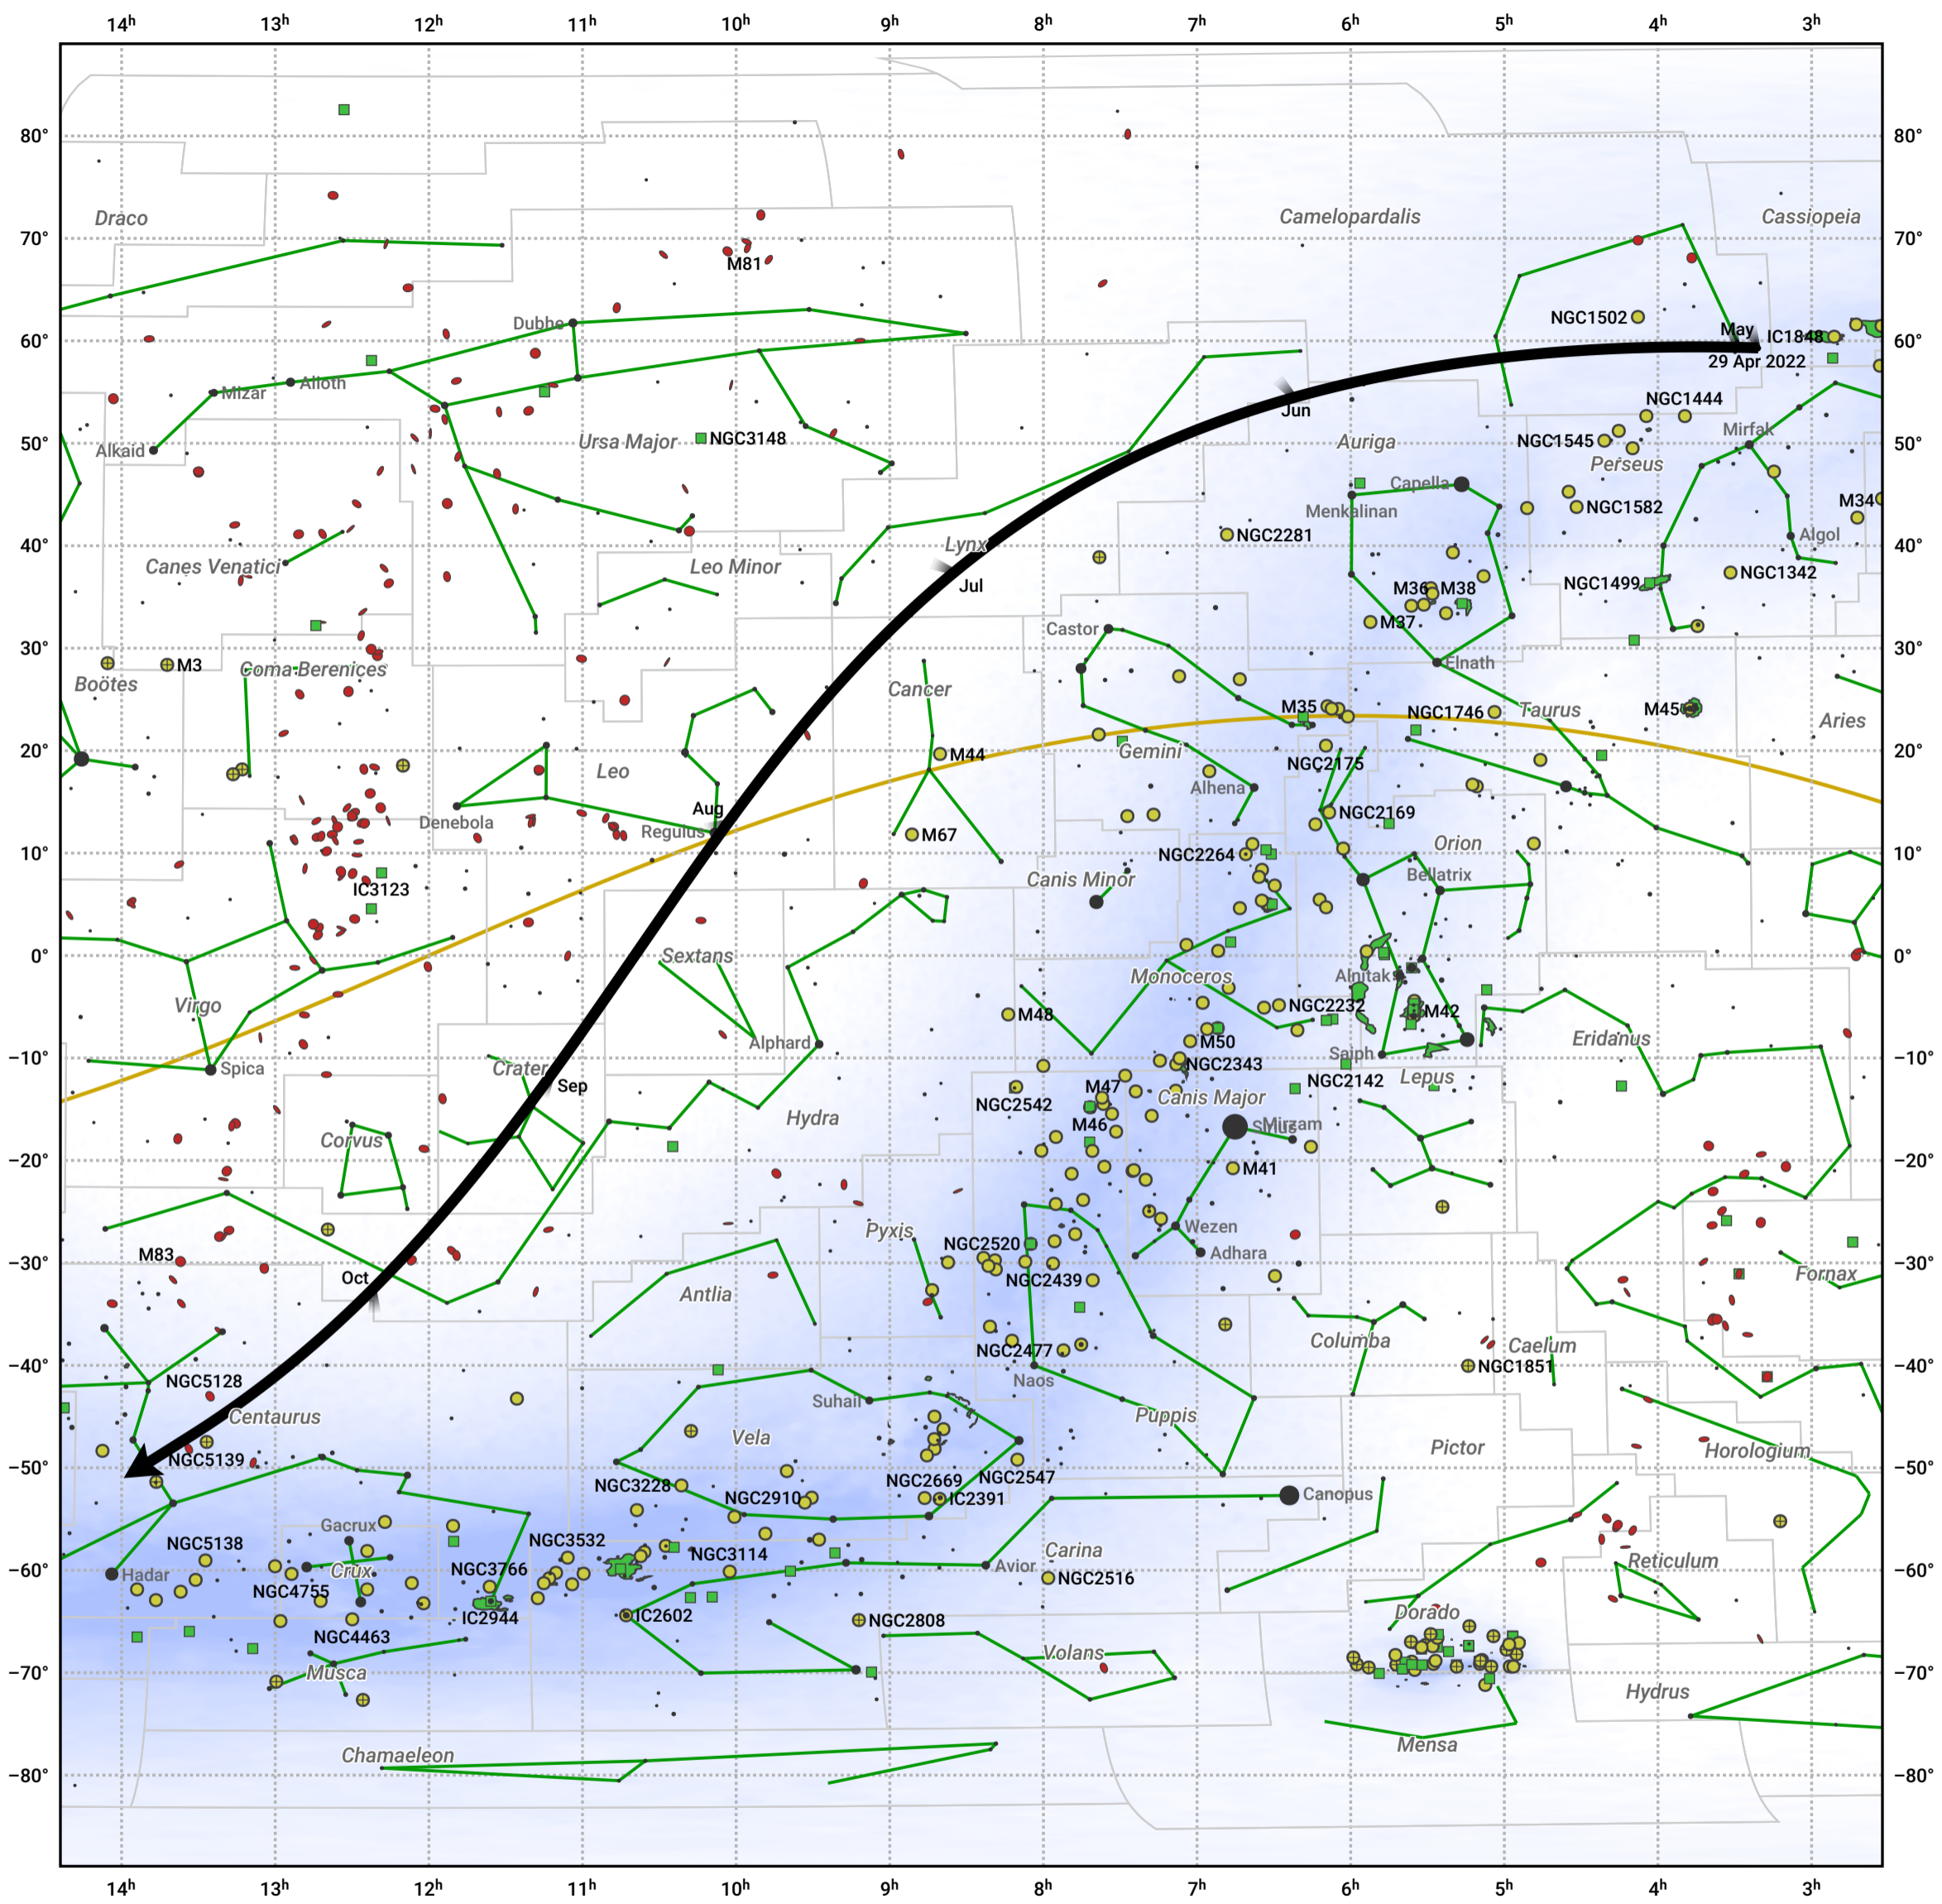

The path of C/2021 P4 (ATLAS) starting on 29 Apr 2022

© Dominic Ford 2011–2024. Date markers placed at midnight UTC. Downloaded from <https://in-the-sky.org>

Magnitude scale: • 5.0 • 4.0 • 3.0 • 2.0 • 1.0 • 0.0 • -1.0 • -2.0

— Ecliptic Plane

● Galaxy ■ Bright nebula ● Open cluster ⊕ Globular cluster

Date	Mag
2022 May 1	13.3
2022 May 23	12.3
2022 Jun 16	11.3
2022 Jul 1	10.8
2022 Jul 23	10.3
2022 Sep 1	11.0
2022 Sep 10	11.3
2022 Oct 4	12.4