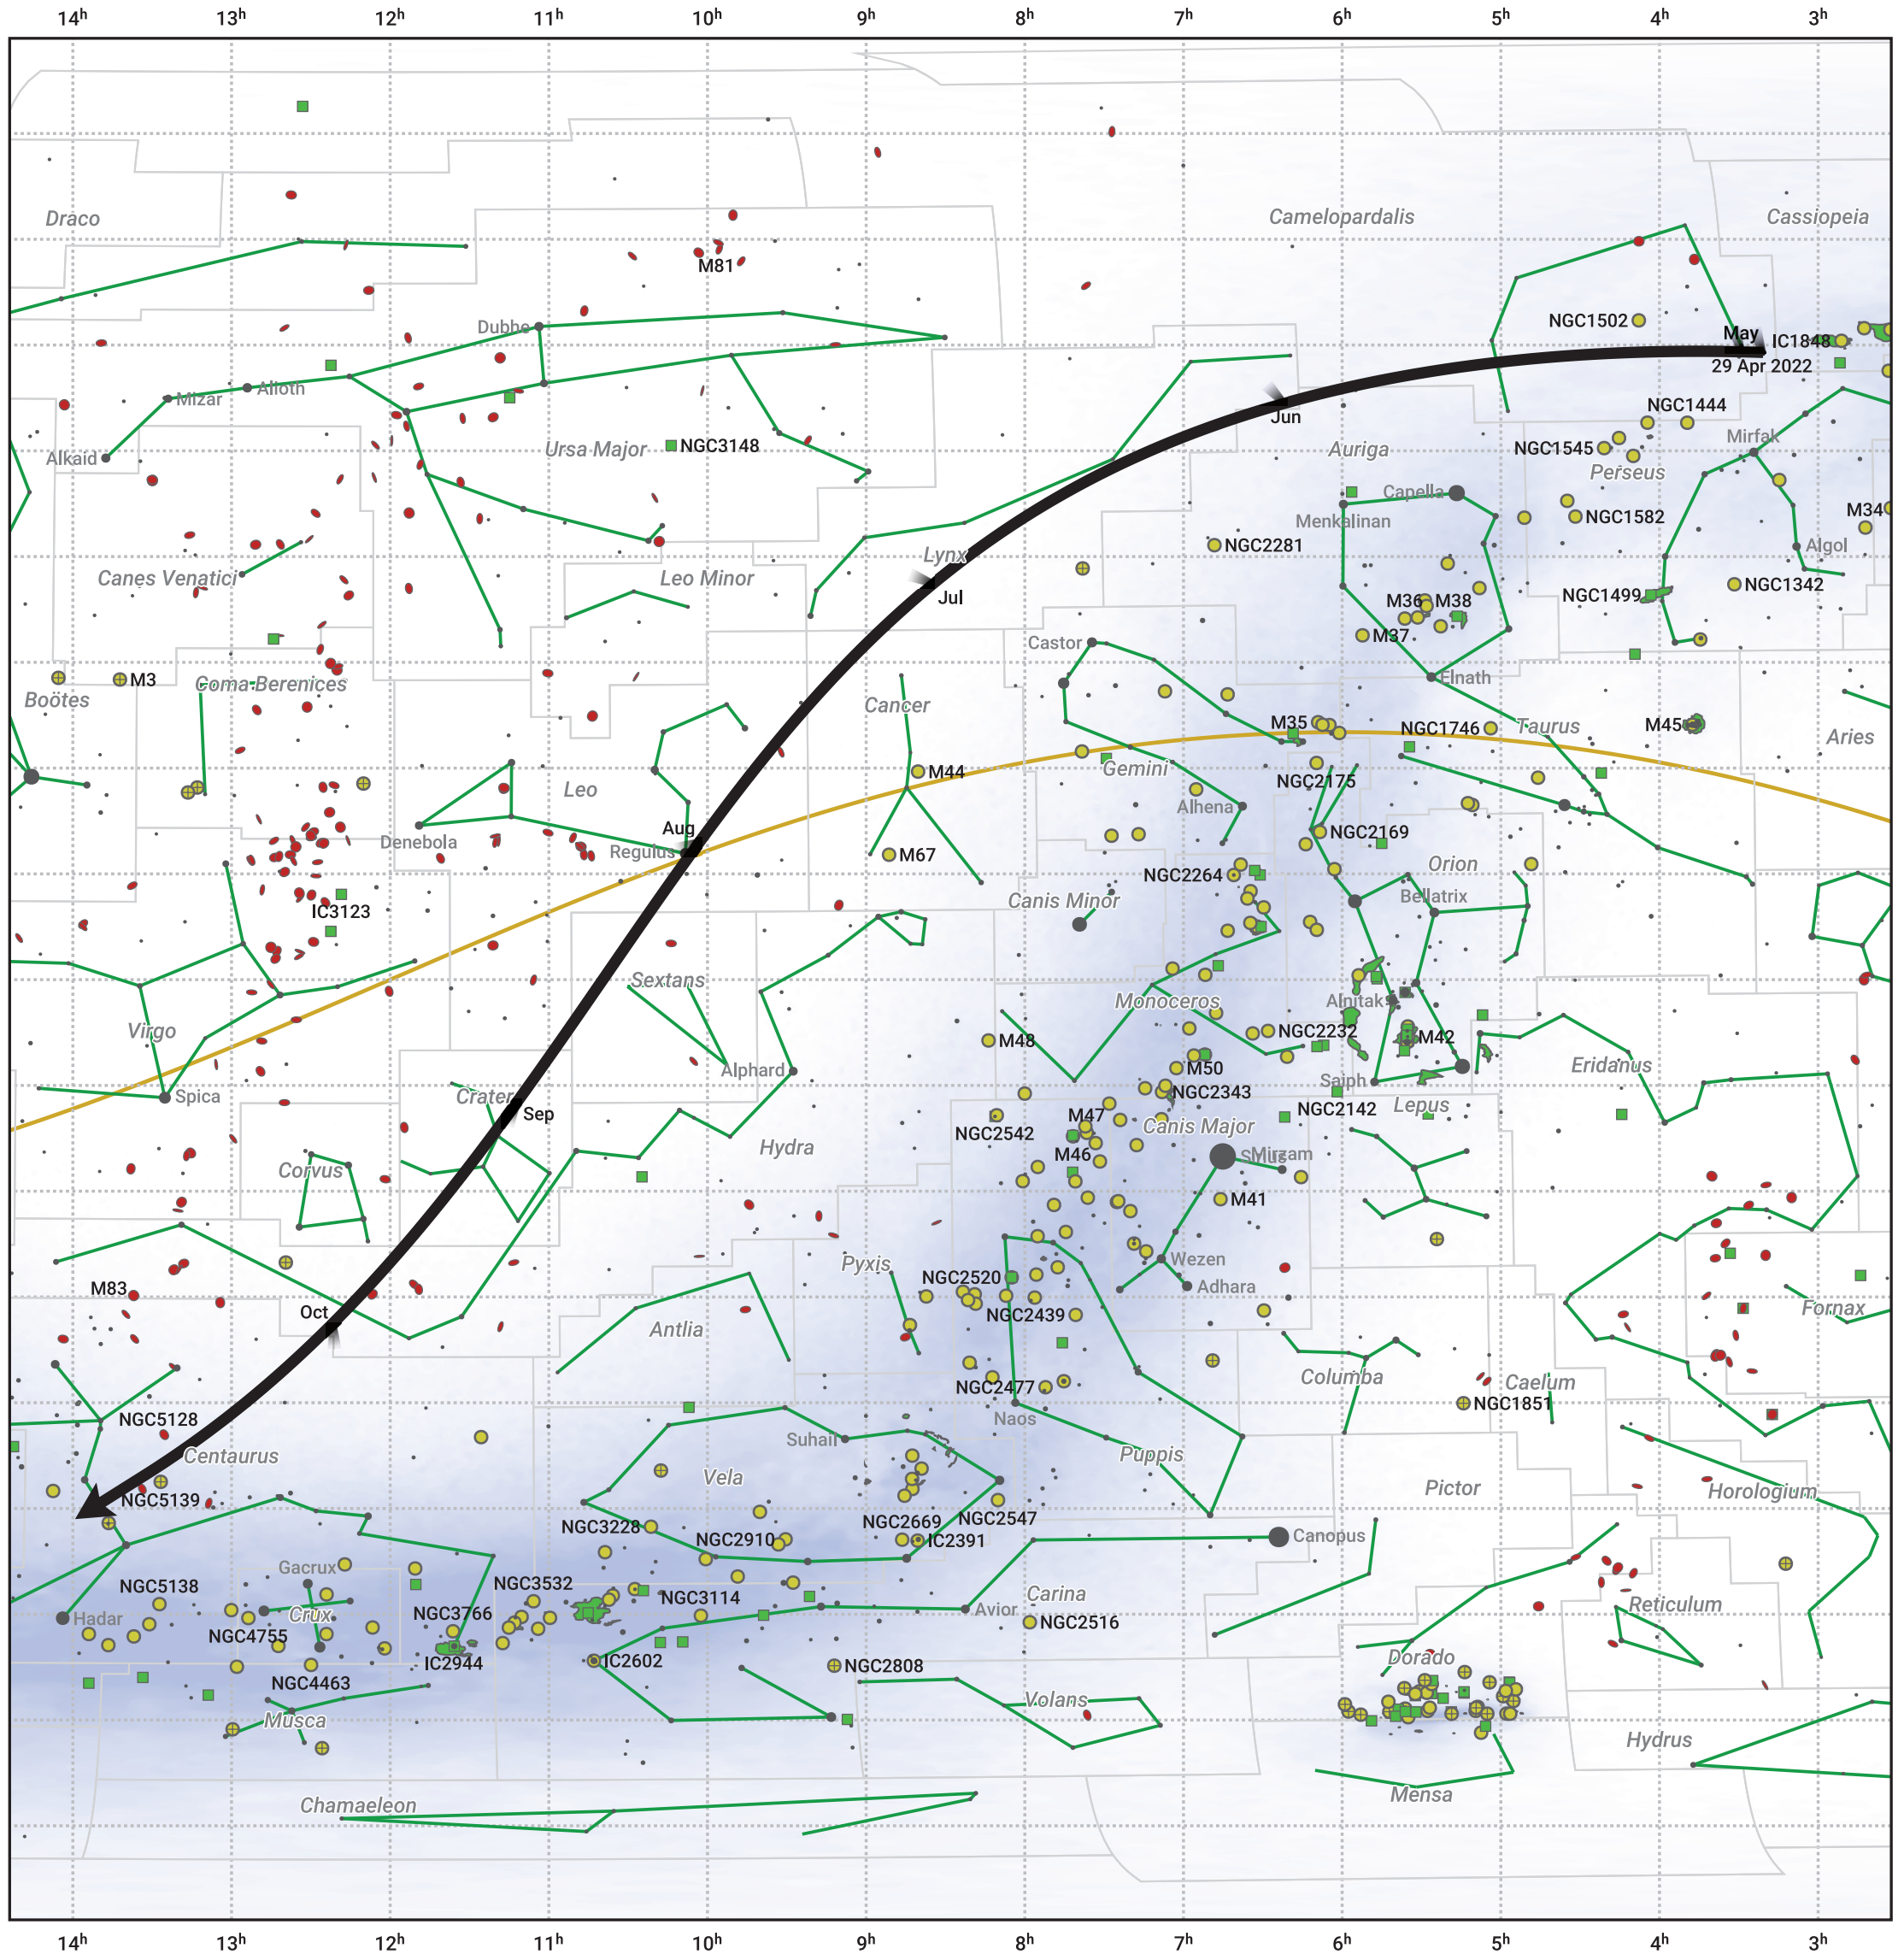

The path of C/2021 P4 (ATLAS) starting on 29 Apr 2022

© Dominic Ford 2011–2024. Date markers placed at midnight UTC. Downloaded from <https://in-the-sky.org>

Magnitude scale: 5.0 4.0 3.0 2.0 1.0 0.0 -1.0 -2.0

— Ecliptic Plane

Galaxy Bright nebula Open cluster Globular cluster

Date	Mag
2022 May 1	13.3
2022 May 23	12.3
2022 Jun 16	11.3
2022 Jul 1	10.8
2022 Jul 23	10.3
2022 Sep 1	11.0
2022 Sep 10	11.3
2022 Oct 4	12.4