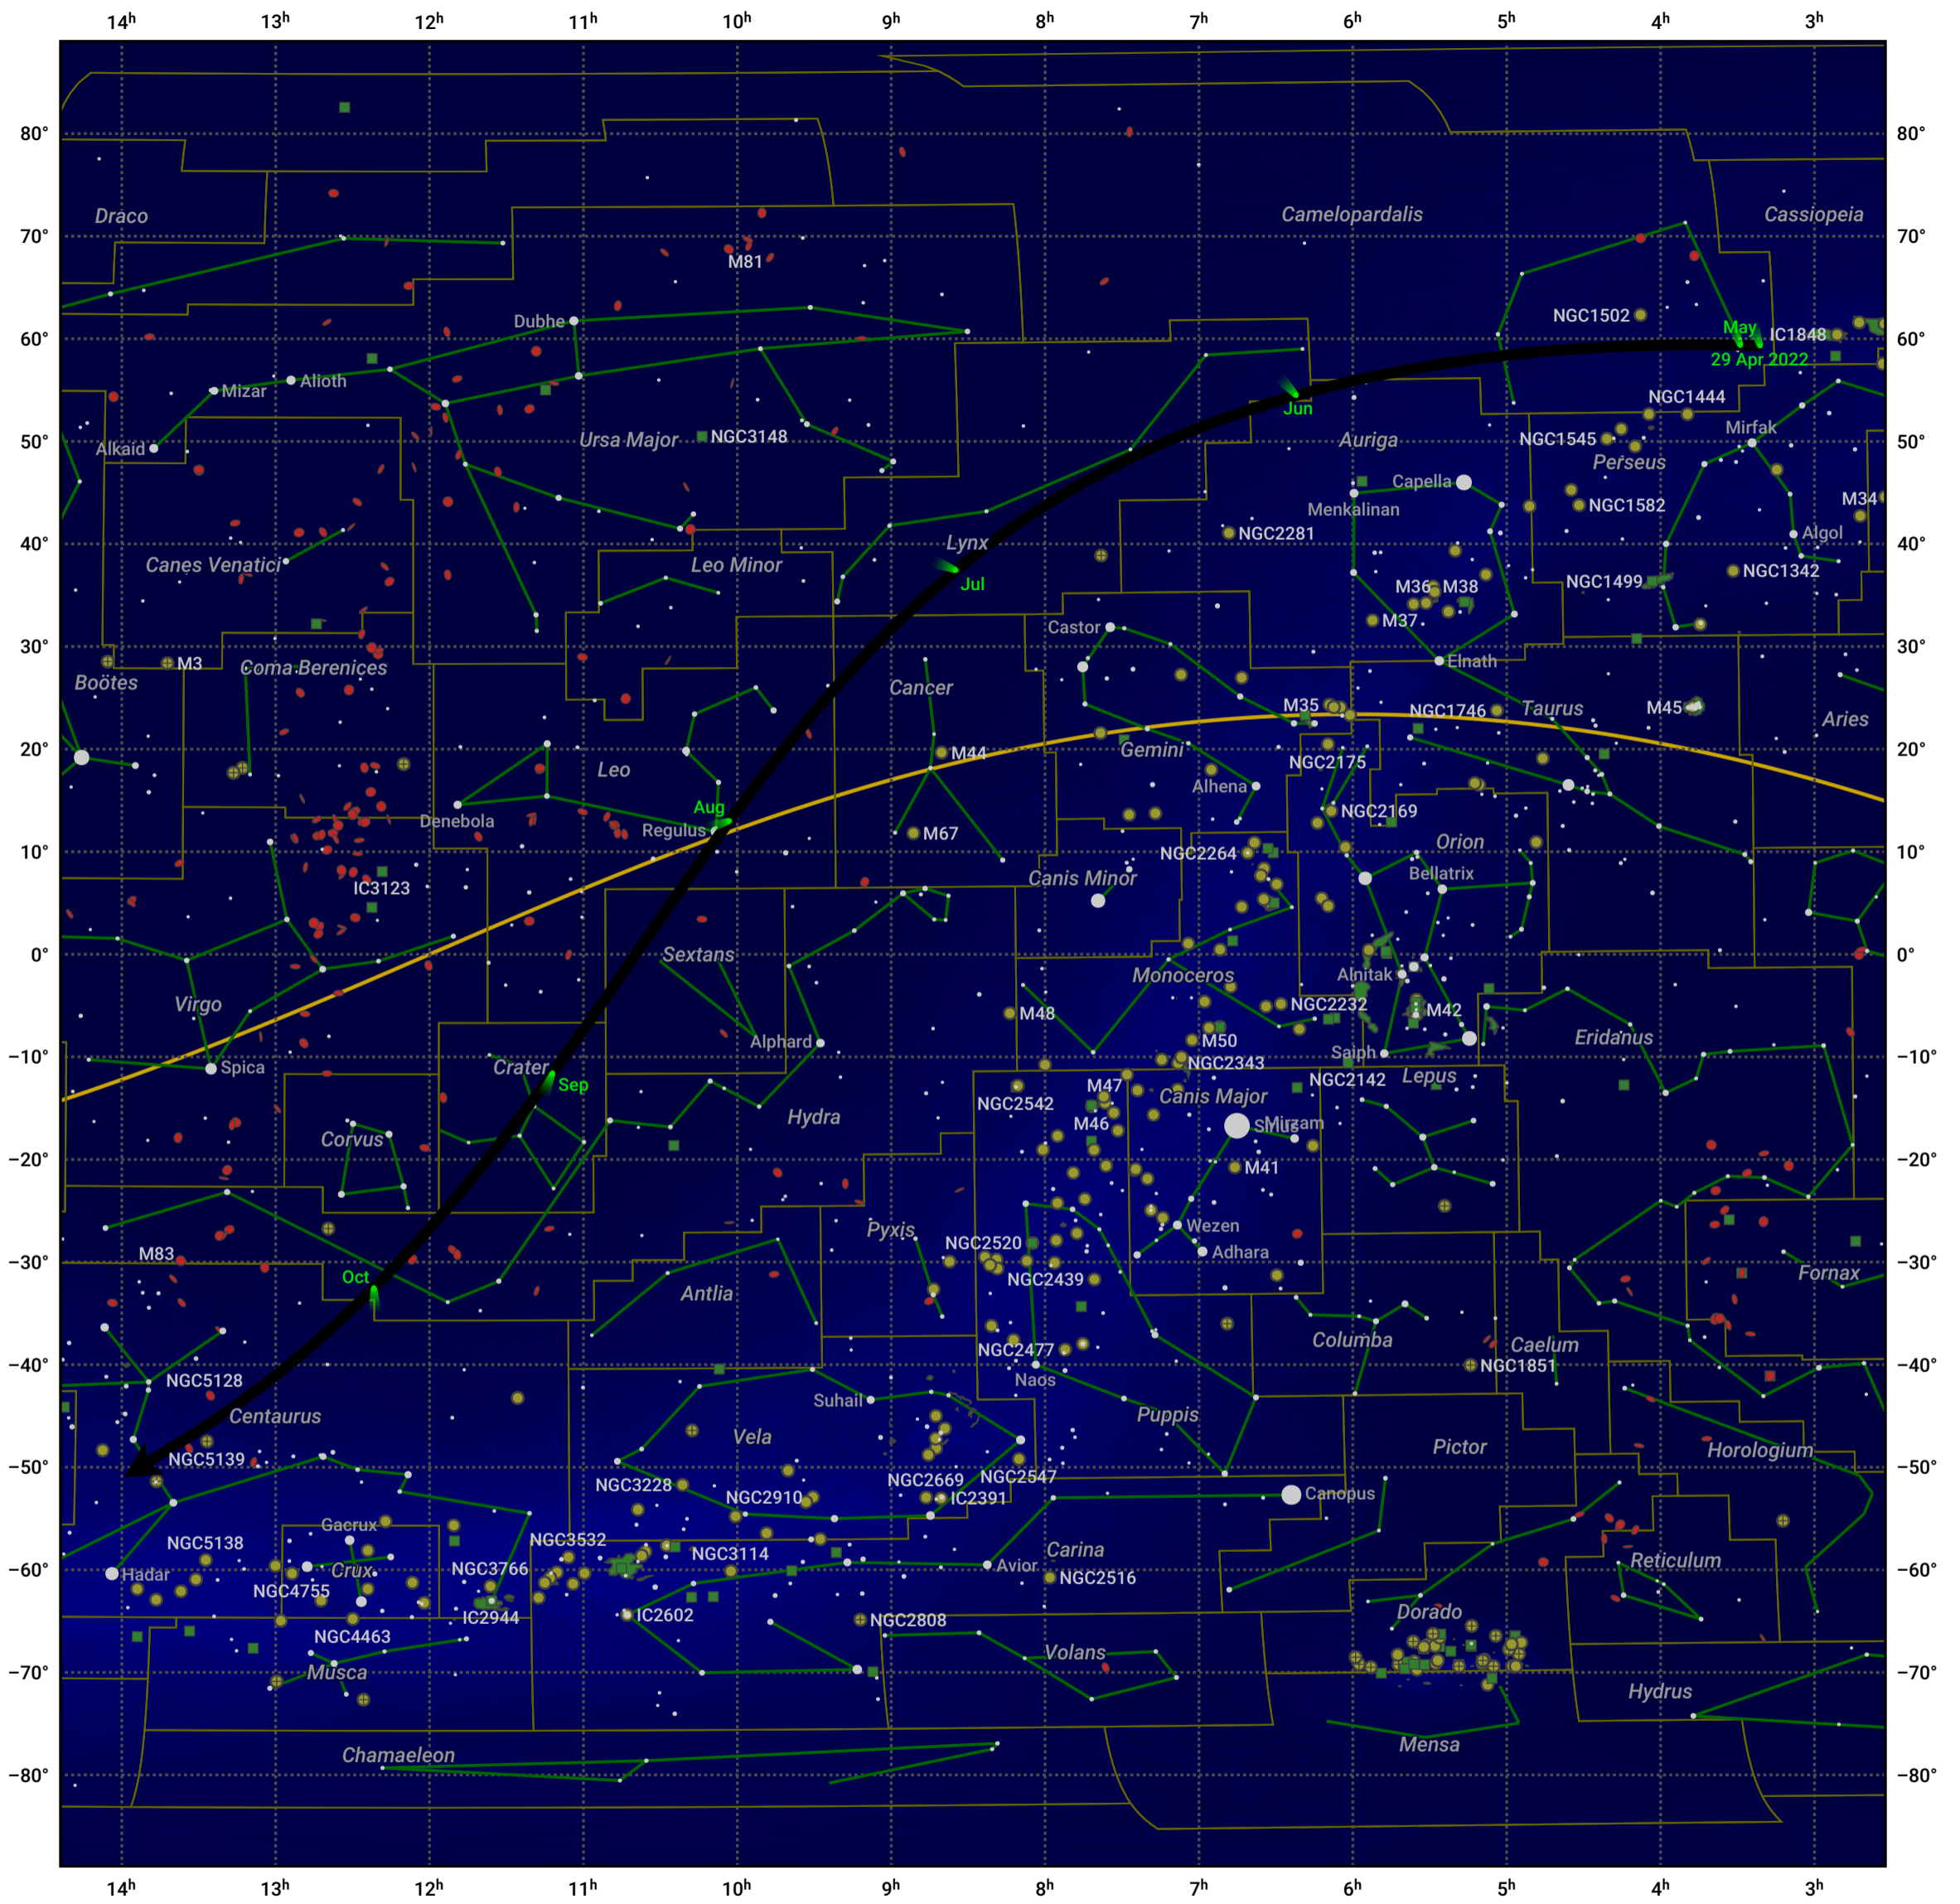

The path of C/2021 P4 (ATLAS) starting on 29 Apr 2022

© Dominic Ford 2011–2024. Date markers placed at midnight UTC. Downloaded from <https://in-the-sky.org>

Magnitude scale: • -5.0 • -4.0 • -3.0 • -2.0 • -1.0 • 0.0 • -1.0 • -2.0

— Ecliptic Plane

● Galaxy ■ Bright nebula ● Open cluster ⊕ Globular cluster

Date	Mag
2022 May 1	13.3
2022 May 23	12.3
2022 Jun 16	11.3
2022 Jul 1	10.8
2022 Jul 23	10.3
2022 Sep 1	11.0
2022 Sep 10	11.3
2022 Oct 4	12.4