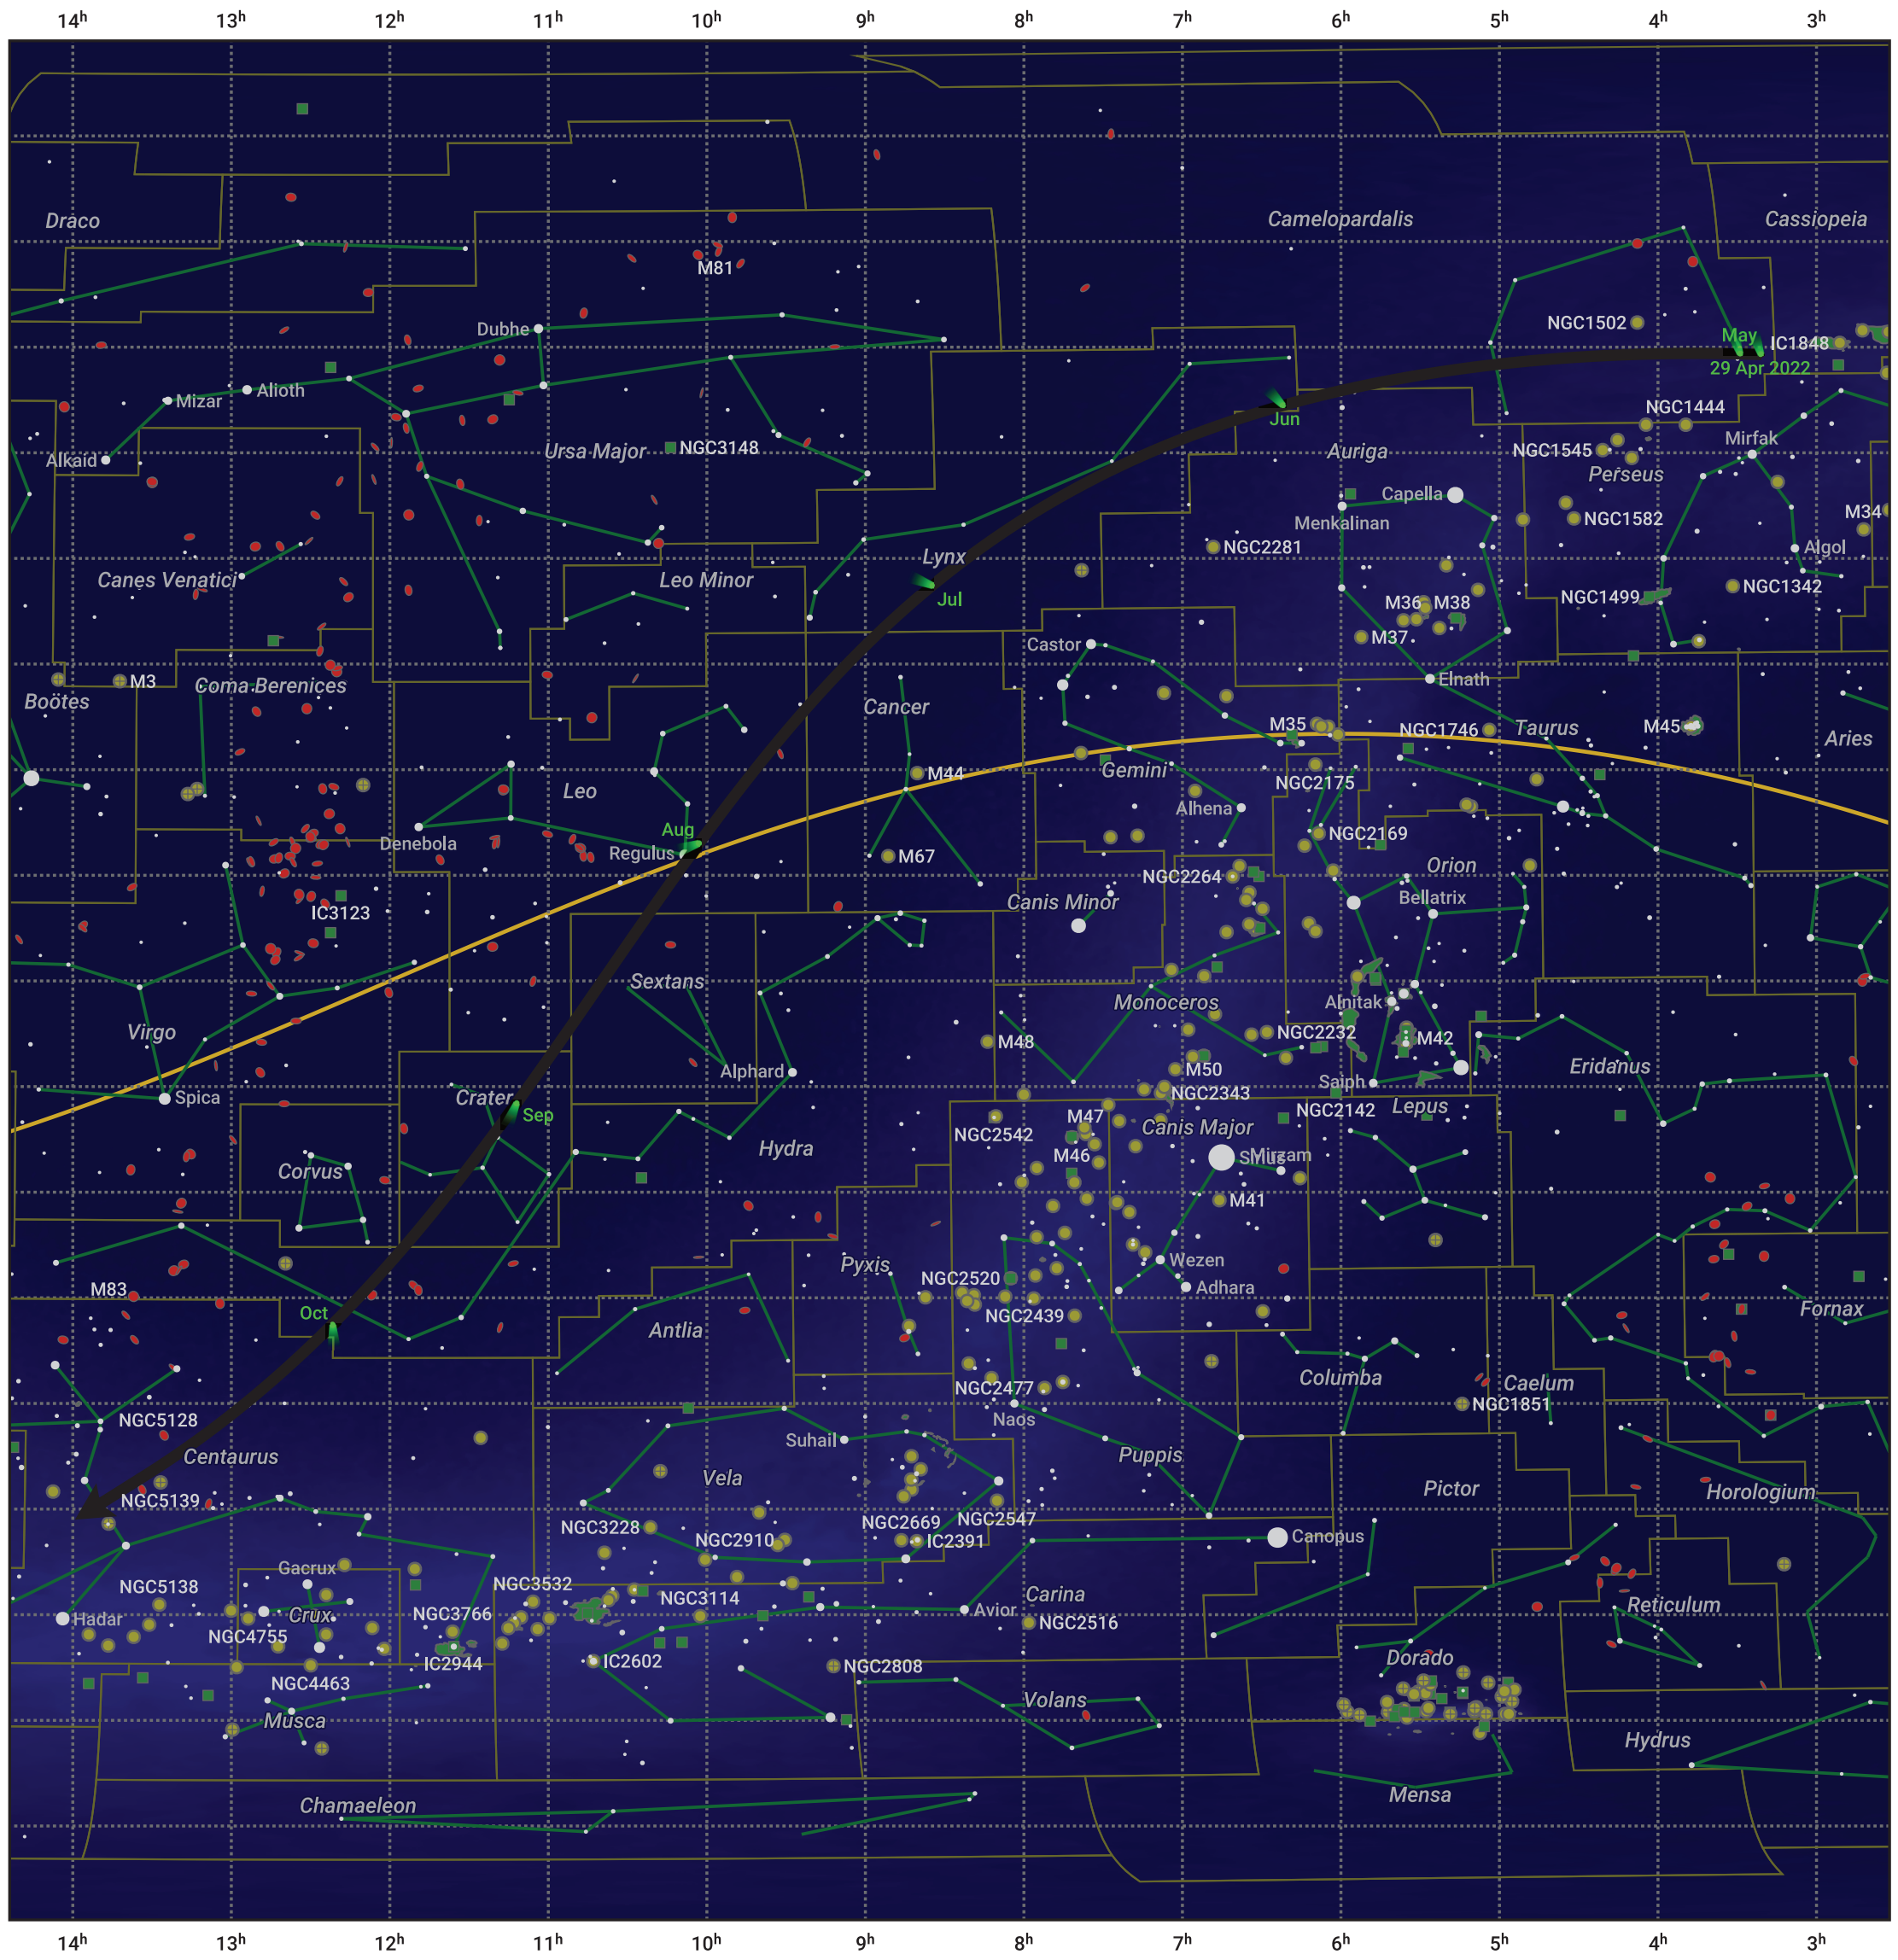

The path of C/2021 P4 (ATLAS) starting on 29 Apr 2022

© Dominic Ford 2011–2024. Date markers placed at midnight UTC. Downloaded from <https://in-the-sky.org>

Magnitude scale:  $\bullet$  -5.0  $\bullet$  -4.0  $\bullet$  -3.0  $\bullet$  -2.0  $\bullet$  -1.0  $\bullet$  0.0  $\bullet$  -1.0  $\bullet$  -2.0

— Ecliptic Plane

■ Galaxy ■ Bright nebula ● Open cluster ⊕ Globular cluster

Date	Mag
2022 May 1	13.3
2022 May 23	12.3
2022 Jun 16	11.3
2022 Jul 1	10.8
2022 Jul 23	10.3
2022 Sep 1	11.0
2022 Sep 10	11.3
2022 Oct 4	12.4