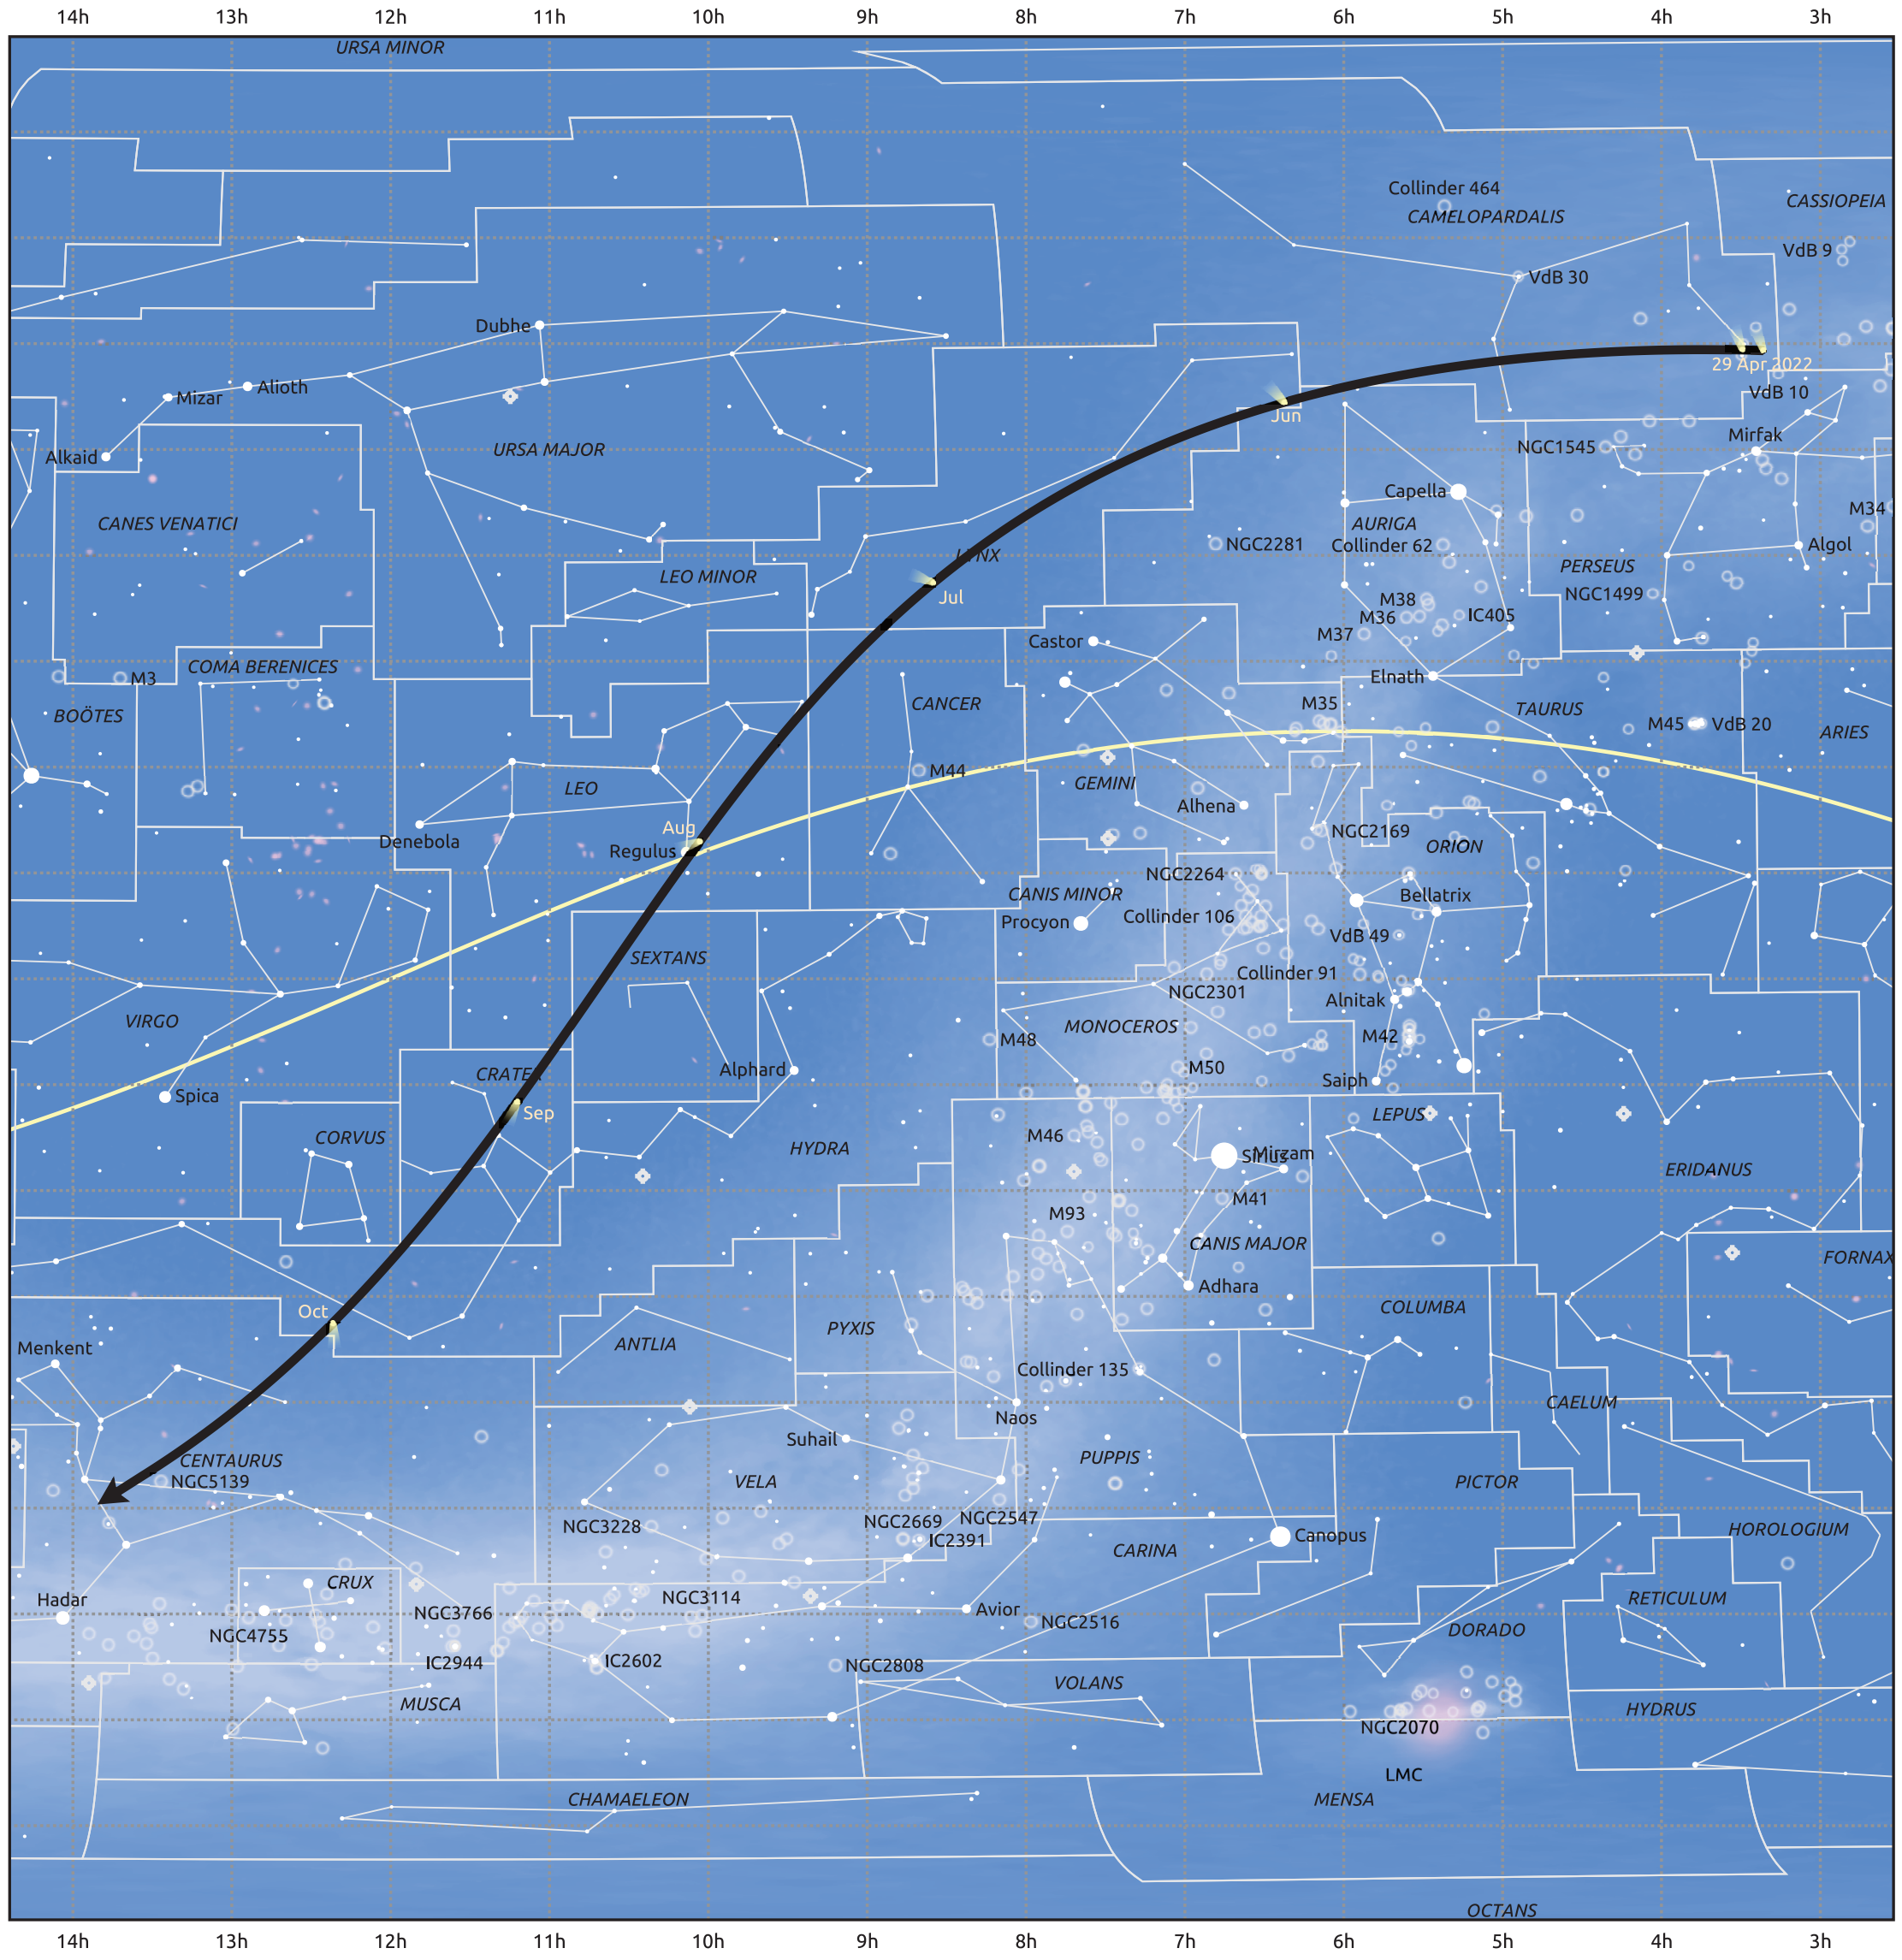

# The path of C/2021 P4 (ATLAS) starting on 29 Apr 2022

© Dominic Ford 2011–2025. Date markers placed at midnight UTC. Downloaded from <https://in-the-sky.org>

Magnitude scale:  $\cdot$  5.0  $\cdot$  4.0  $\cdot$  3.0  $\cdot$  2.0  $\bullet$  1.0  $\bullet$  0.0  $\bullet$  -1.0  $\bullet$  -2.0

— Ecliptic Plane

Galaxy    Bright nebula    Open cluster    Globular cluster    Planetary nebula

Date	Mag
2022 May 1	13.3
2022 May 23	12.3
2022 Jun 16	11.3
2022 Jul 1	10.8
2022 Jul 23	10.3
2022 Sep 1	11.0
2022 Sep 10	11.3
2022 Oct 4	12.4