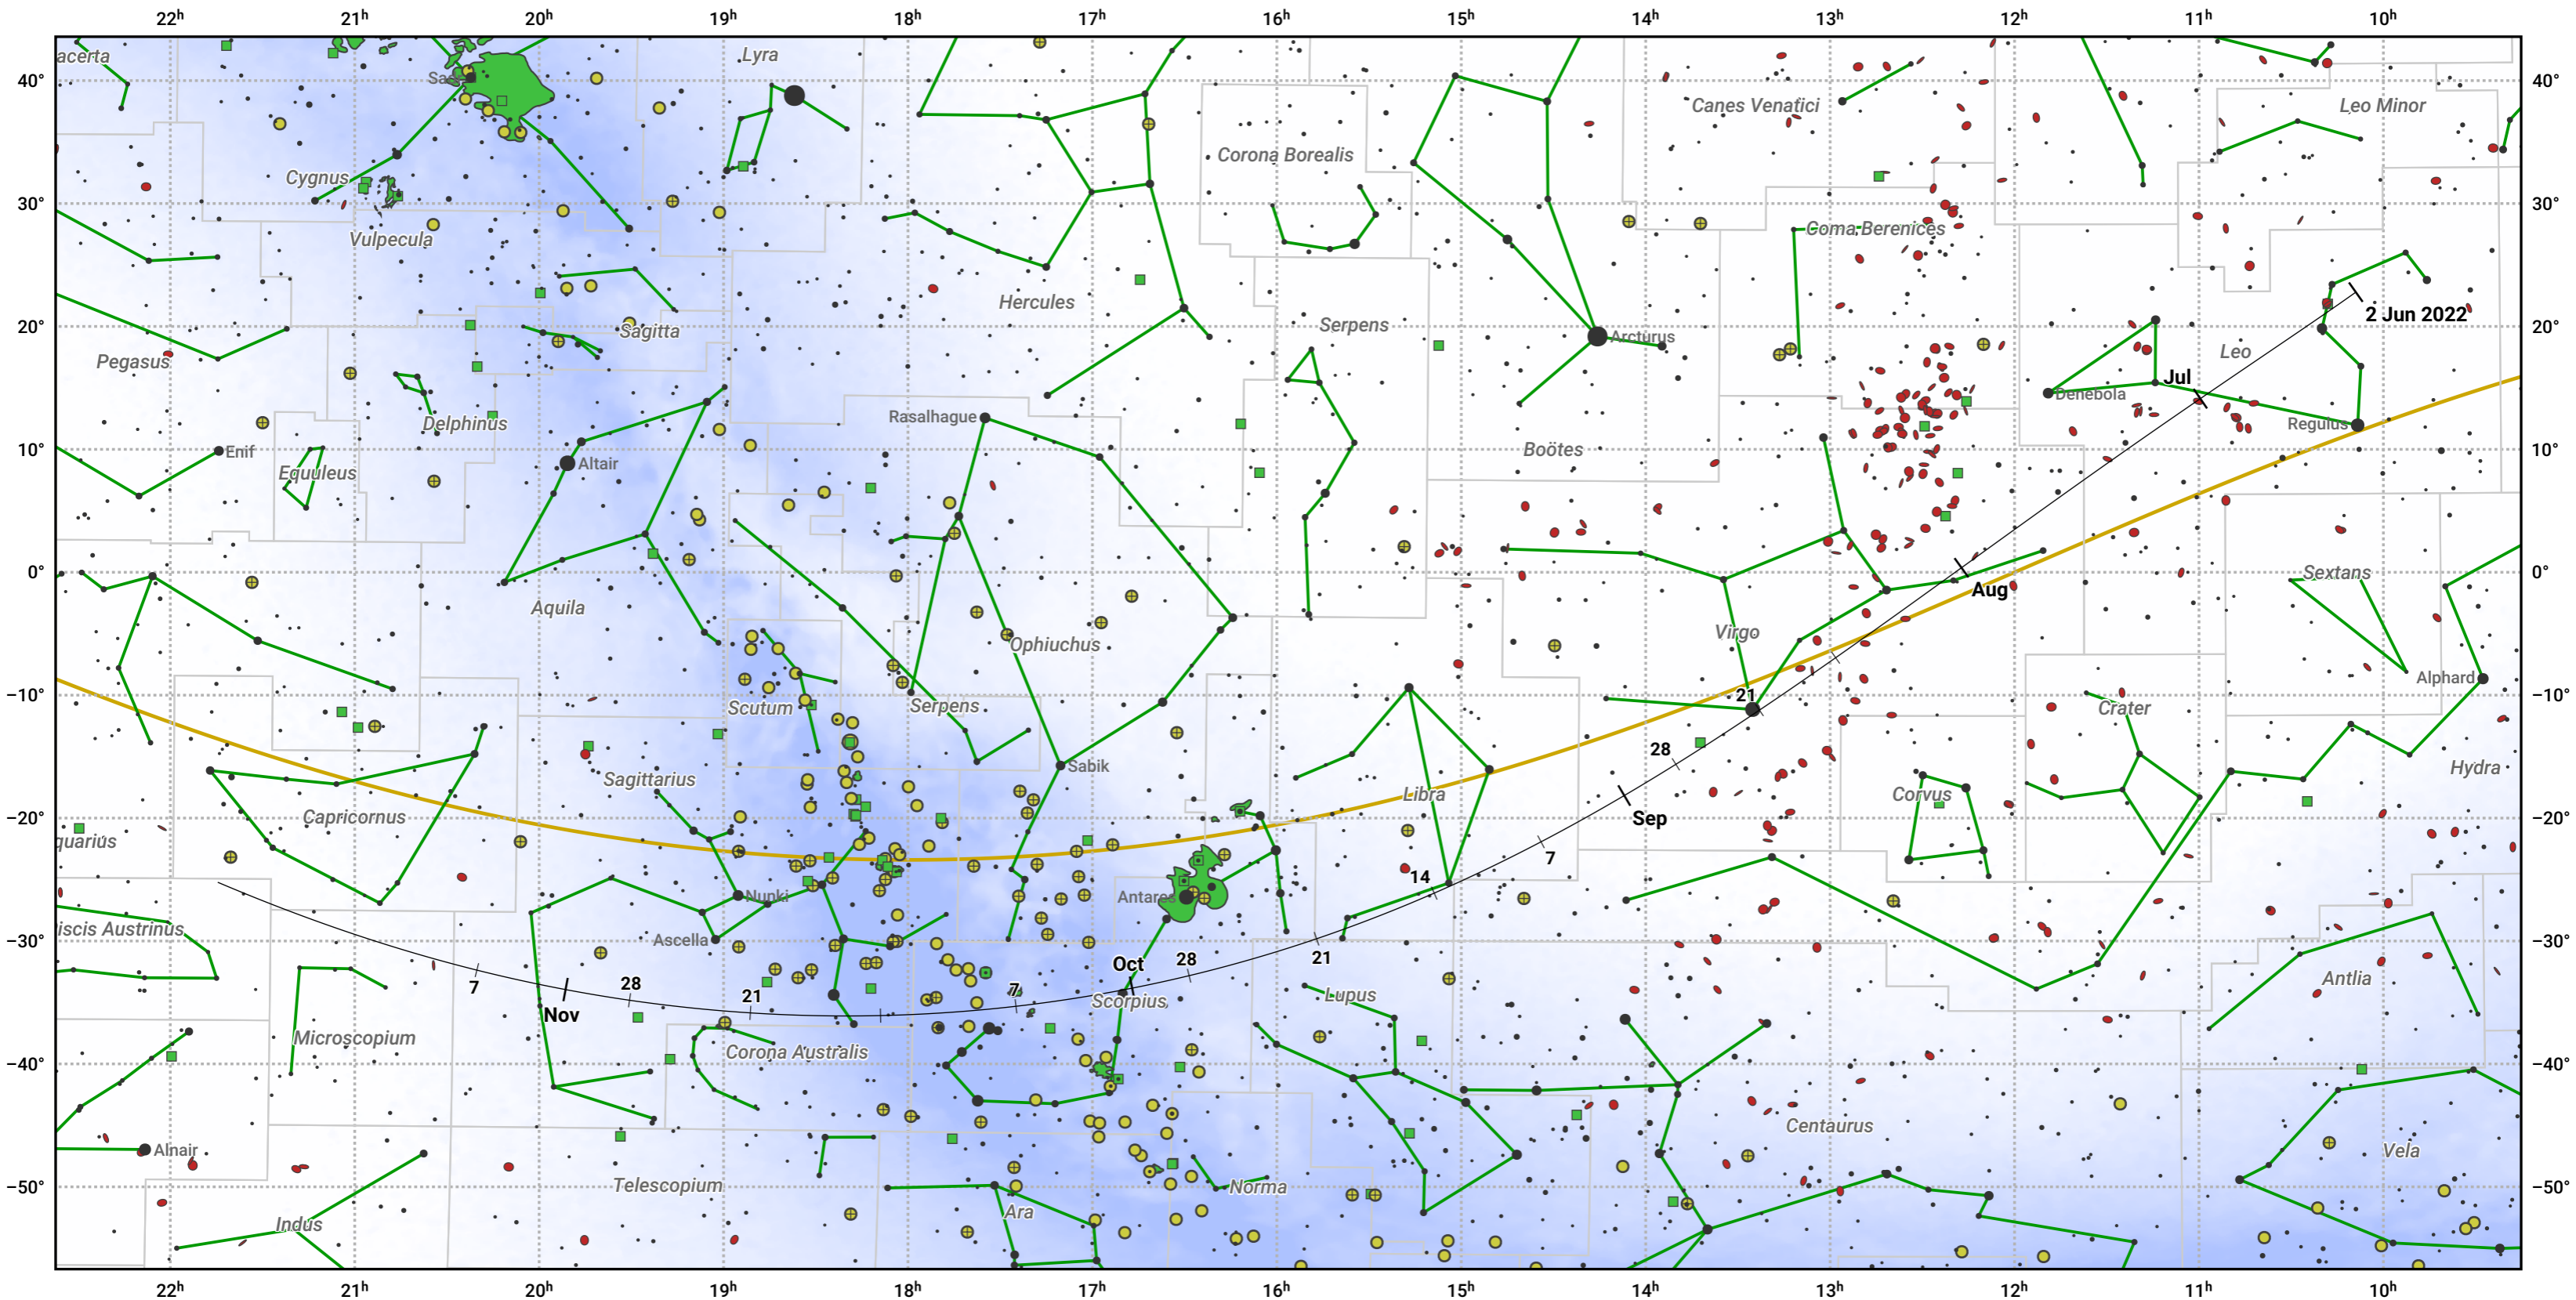

# The path of 73P/Schwassmann-Wachmann starting on 2 Jun 2022

© Dominic Ford 2011–2023. Date markers placed at midnight UTC. Downloaded from <https://in-the-sky.org>

Magnitude scale: ● 6.0 ● 5.0 ● 4.0 ● 3.0 ● 2.0 ● 1.0 ● 0.0

— Ecliptic Plane

● Galaxy ■ Bright nebula ● Open cluster ⊕ Globular cluster

Date	Mag
2022 Jun 22	13.8
2022 Jul 1	13.3
2022 Jul 10	12.8
2022 Jul 28	11.8
2022 Aug 30	10.8
2022 Sep 1	10.8
2022 Oct 4	11.8
2022 Oct 22	12.9
2022 Nov 1	13.6
2022 Nov 6	14.0
2022 Nov 22	15.1