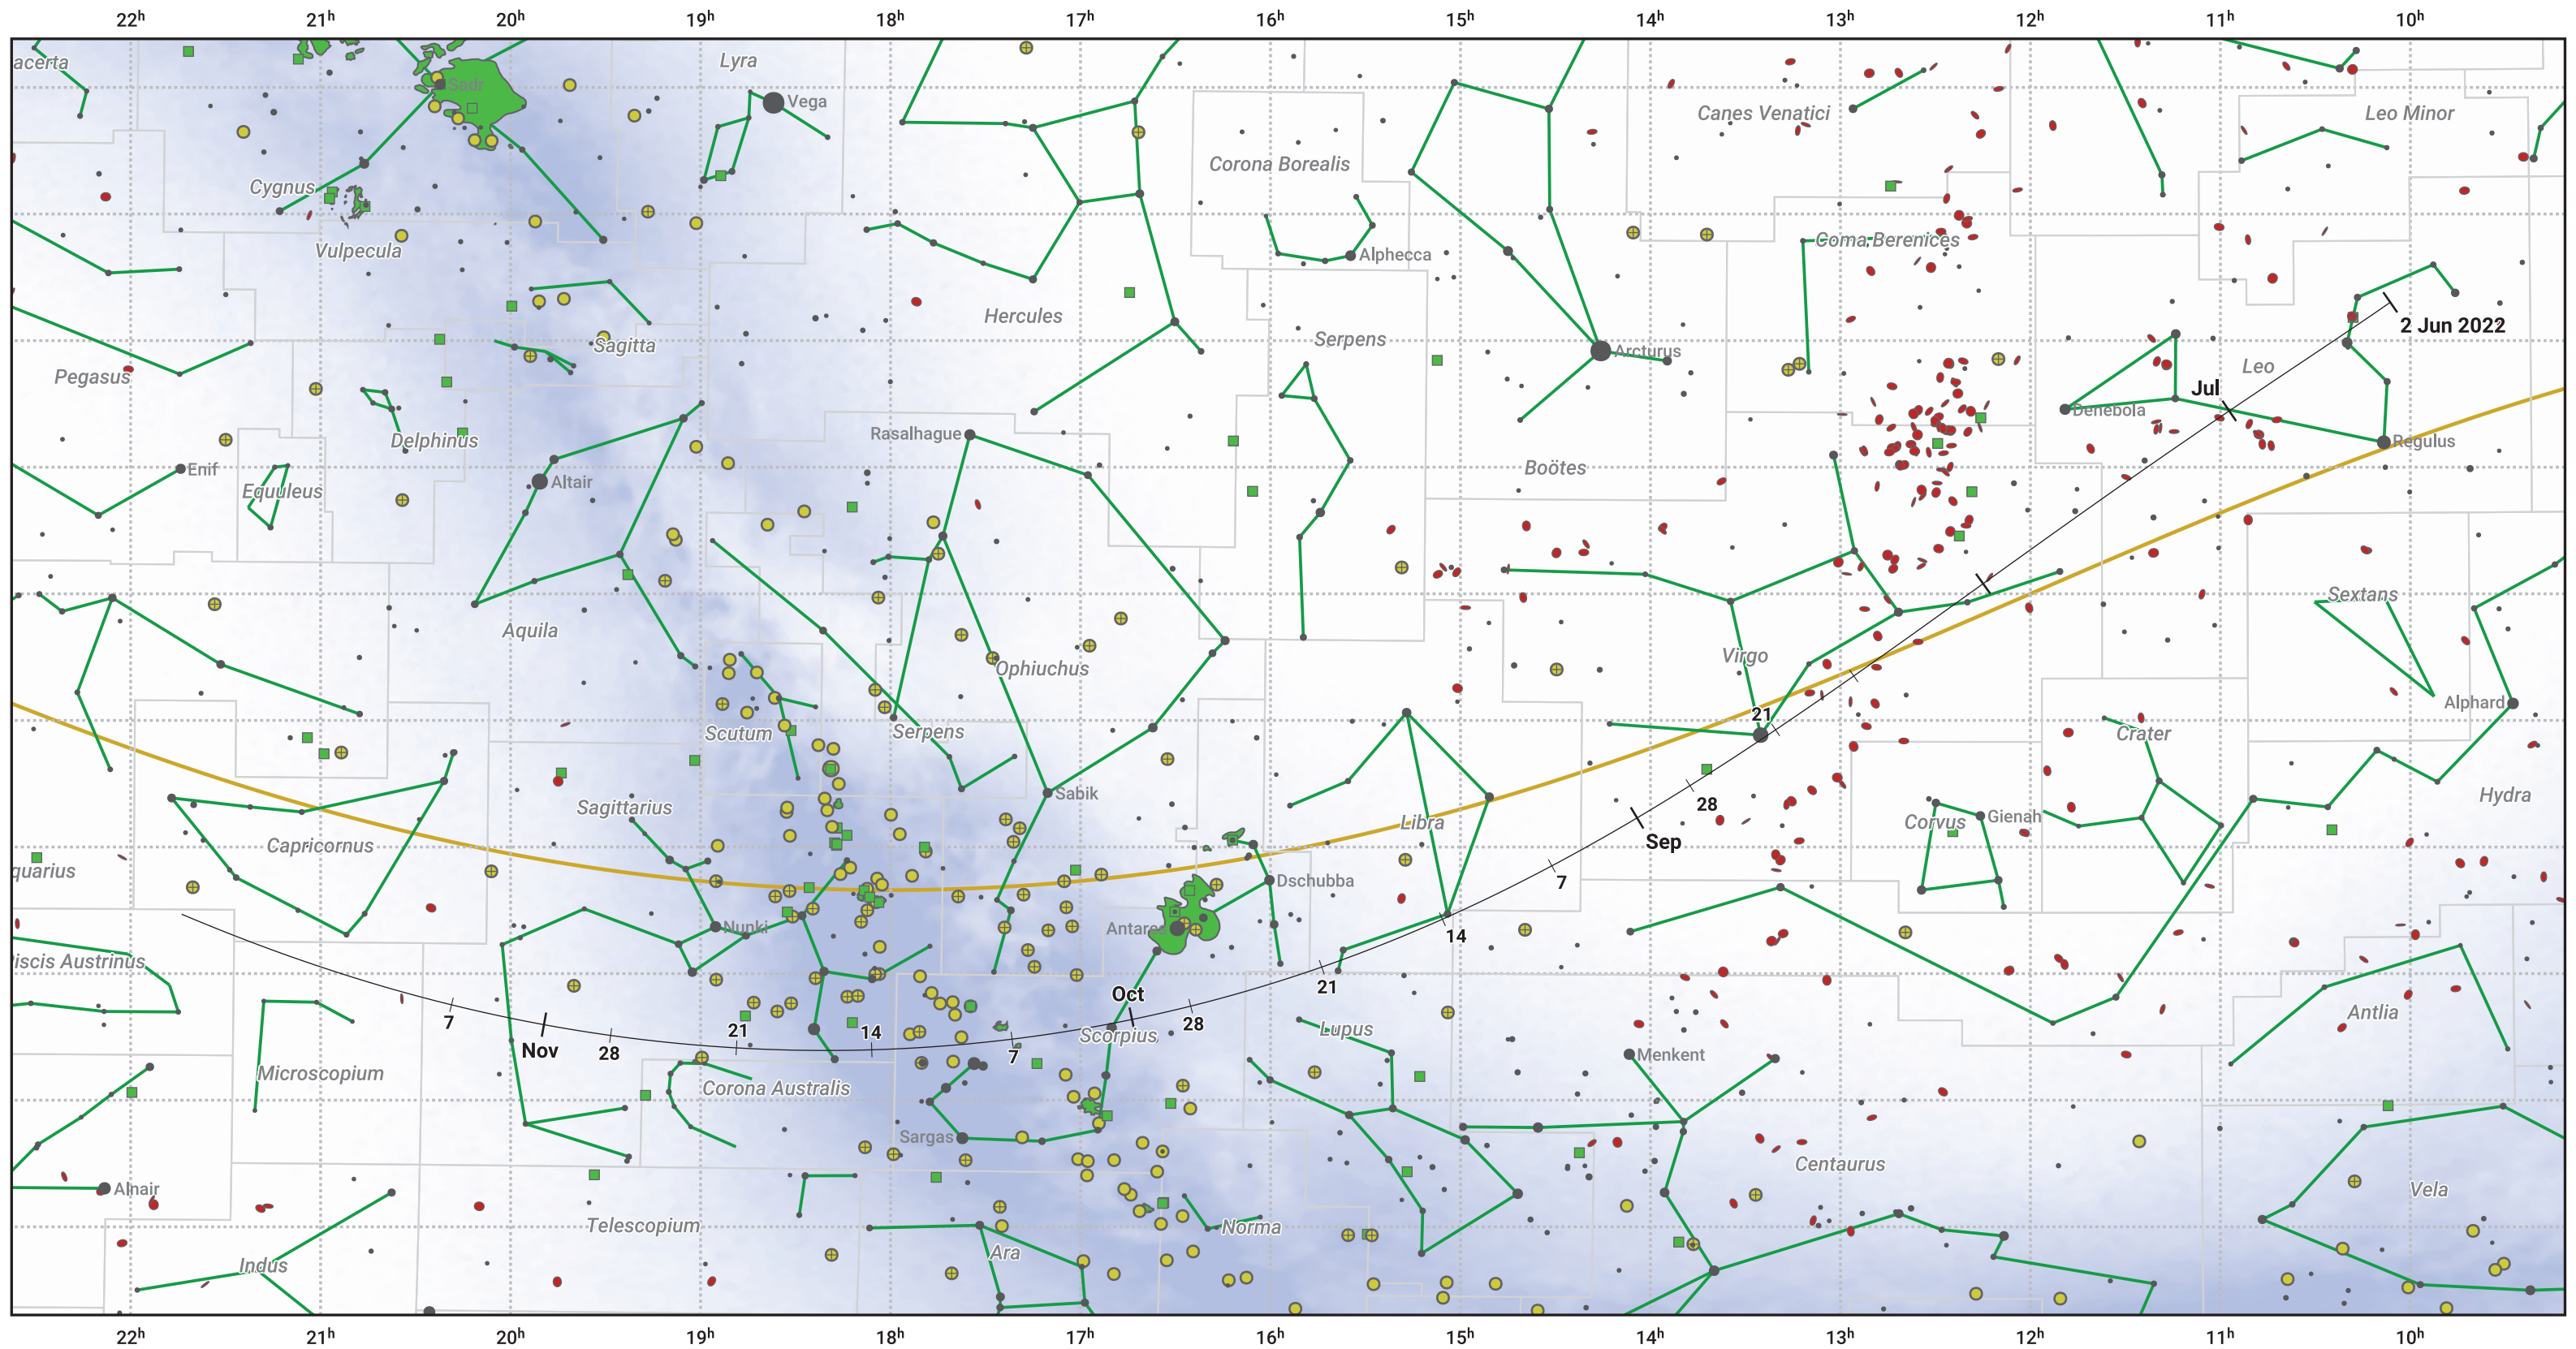

# The path of 73P/Schwassmann-Wachmann starting on 2 Jun 2022

© Dominic Ford 2011–2024. Date markers placed at midnight UTC. Downloaded from <https://in-the-sky.org>

Magnitude scale: ● 5.0 ● 4.0 ● 3.0 ● 2.0 ● 1.0 ● 0.0

— Ecliptic Plane

● Galaxy    ■ Bright nebula    ● Open cluster    ⊕ Globular cluster

Date	Mag
2022 Jun 22	13.8
2022 Jul 1	13.3
2022 Jul 10	12.8
2022 Jul 28	11.8
2022 Aug 25	10.8
2022 Sep 1	10.7
2022 Oct 5	11.8
2022 Oct 22	12.8
2022 Nov 1	13.5
2022 Nov 6	13.9
2022 Nov 22	15.0