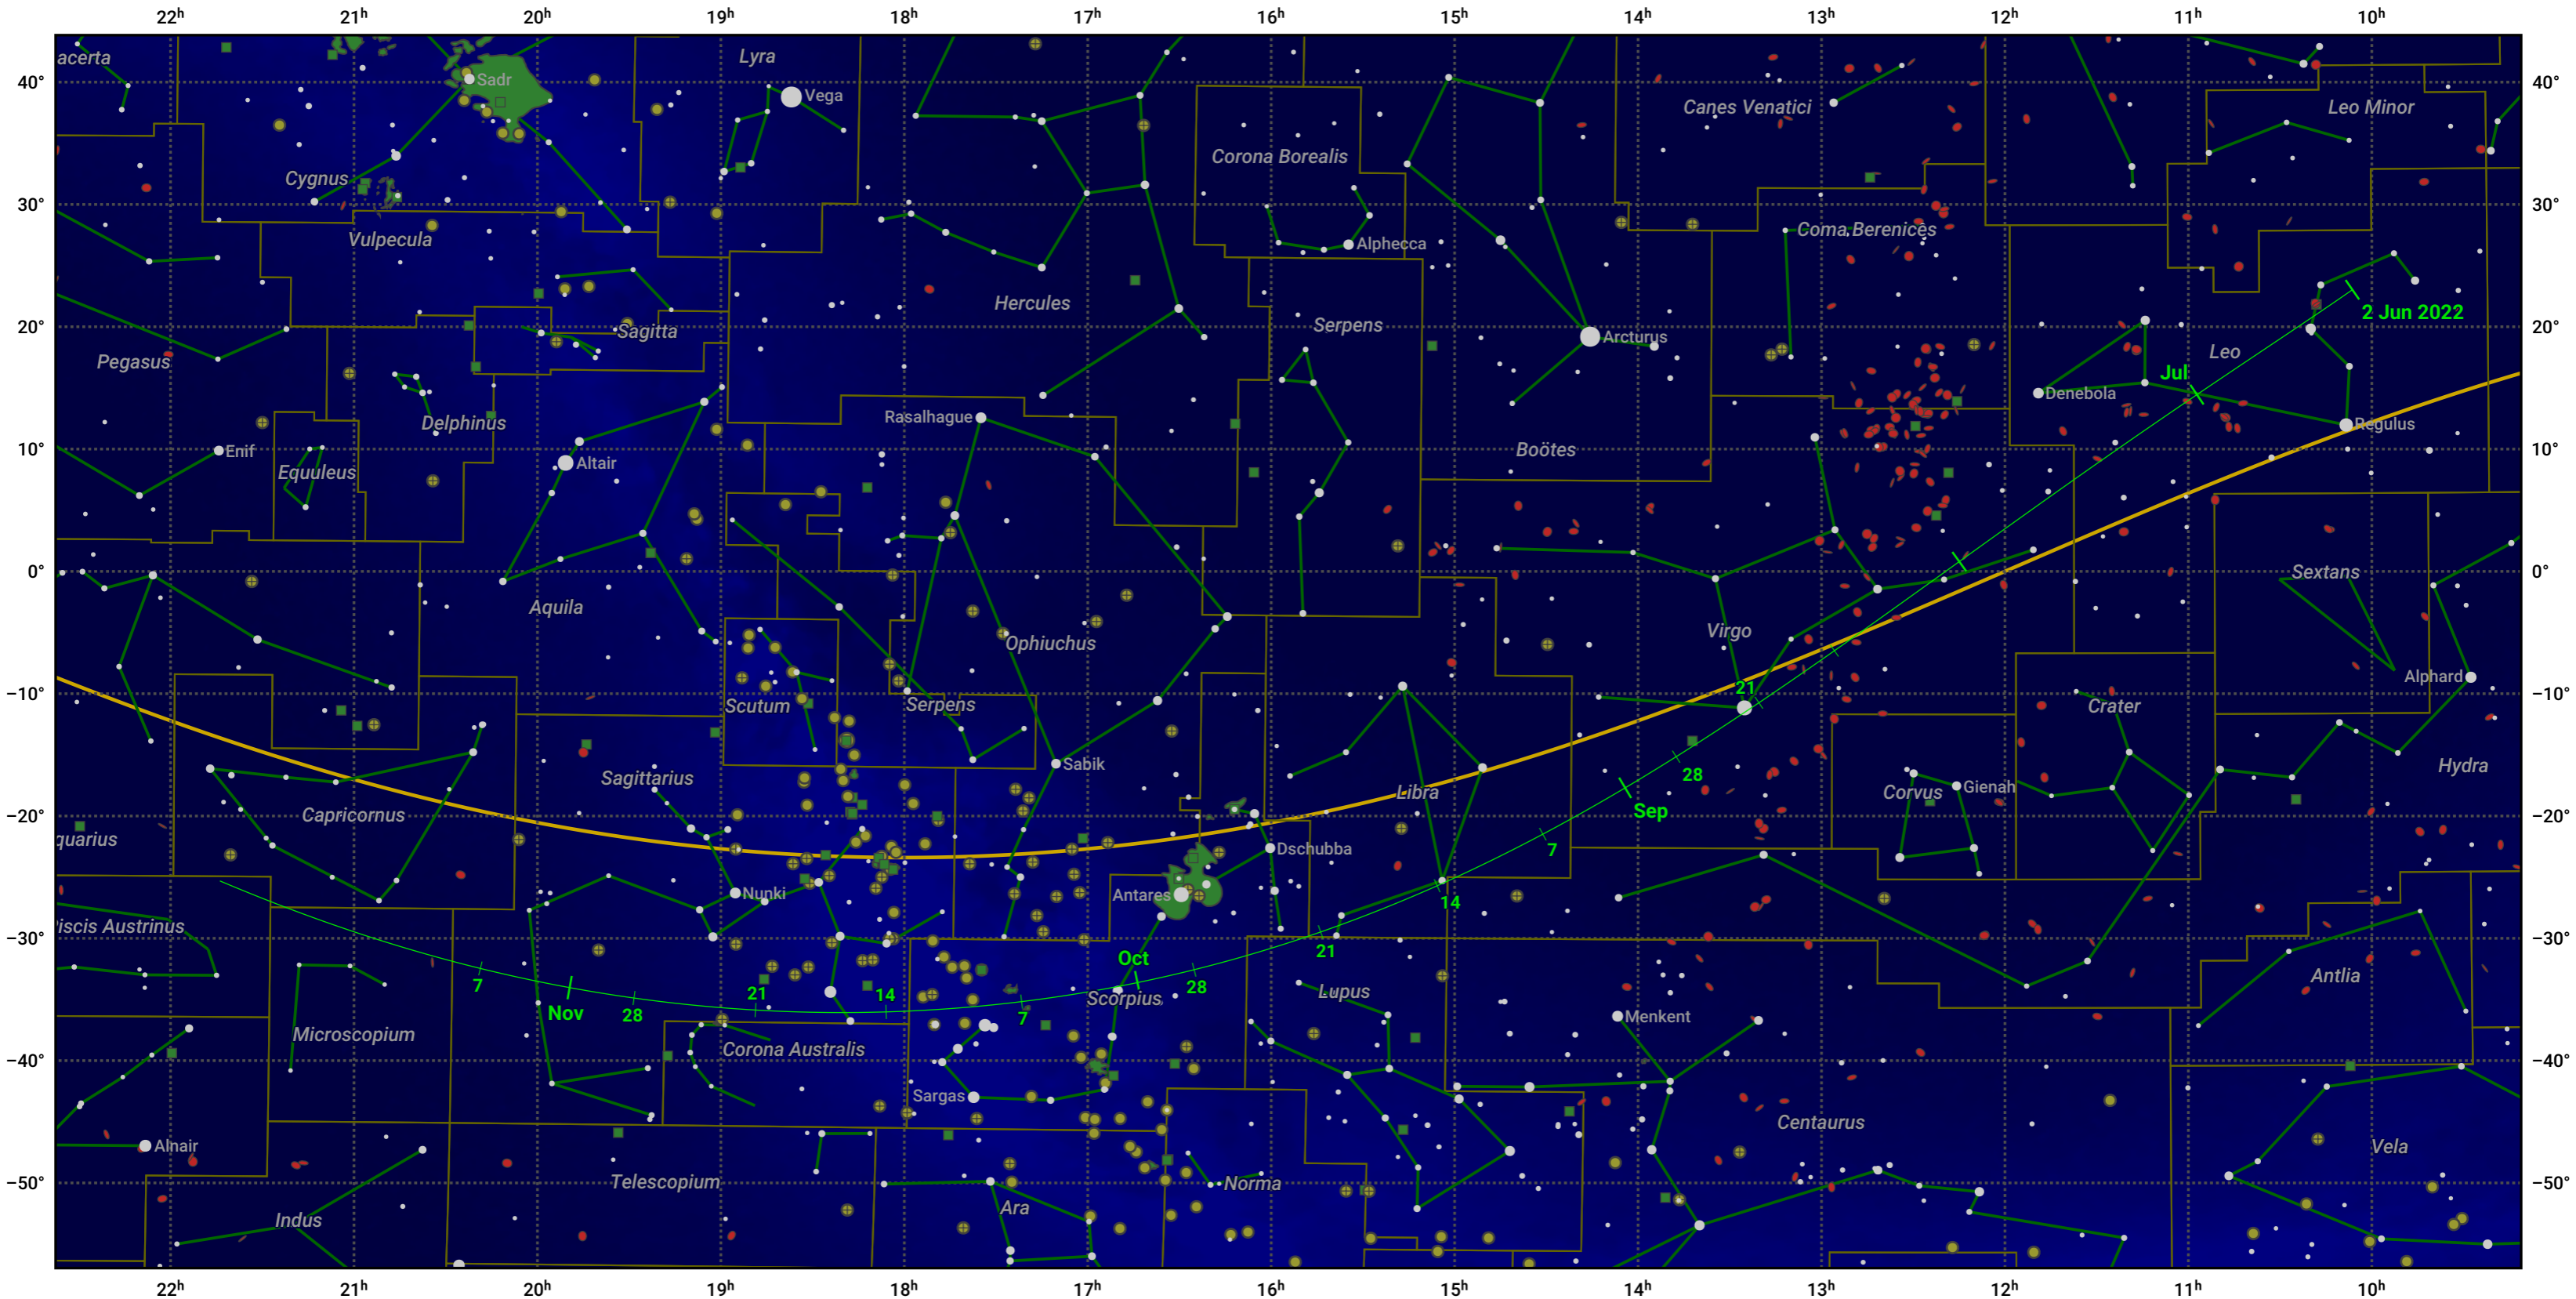

The path of 73P/Schwassmann-Wachmann starting on 2 Jun 2022

© Dominic Ford 2011–2024. Date markers placed at midnight UTC. Downloaded from <https://in-the-sky.org>

Magnitude scale: • 5.0 • 4.0 • 3.0 • 2.0 • 1.0 • 0.0

— Ecliptic Plane

Galaxy Bright nebula Open cluster Globular cluster

Date	Mag
2022 Jun 22	13.8
2022 Jul 1	13.3
2022 Jul 10	12.8
2022 Jul 28	11.8
2022 Aug 25	10.8
2022 Sep 1	10.7
2022 Oct 5	11.8
2022 Oct 22	12.8
2022 Nov 1	13.5
2022 Nov 6	13.9
2022 Nov 22	15.0