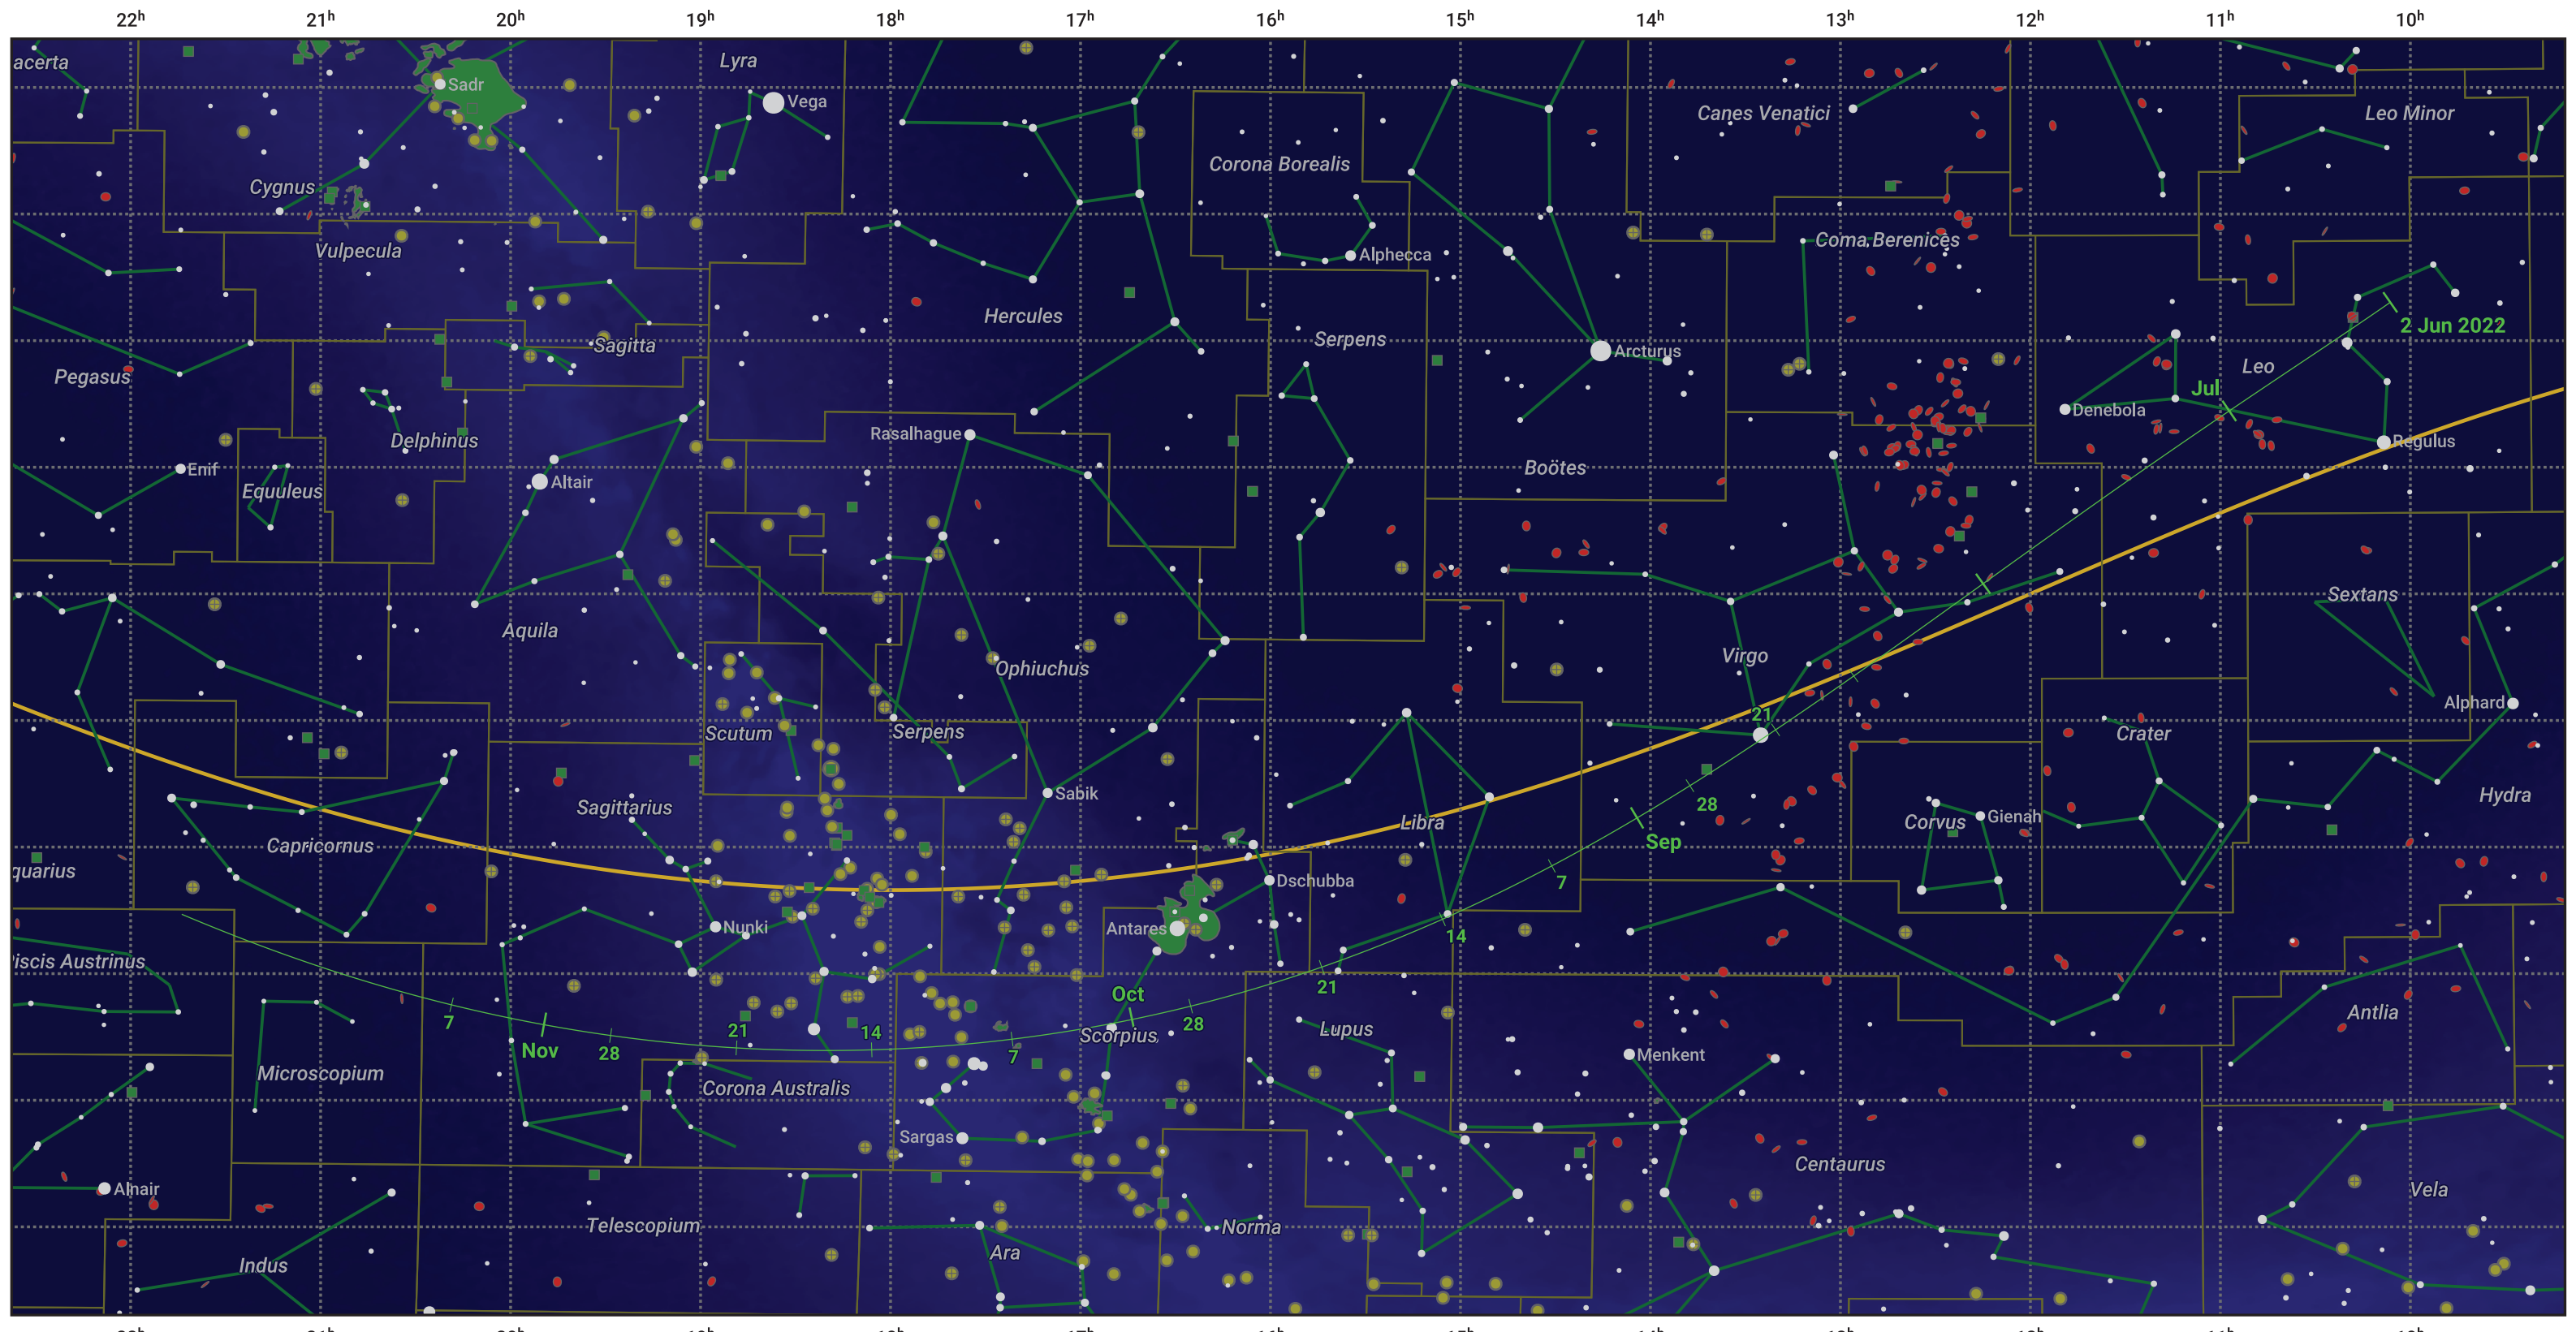

# The path of 73P/Schwassmann-Wachmann starting on 2 Jun 2022

© Dominic Ford 2011–2024. Date markers placed at midnight UTC. Downloaded from <https://in-the-sky.org>

Magnitude scale: ● 5.0 ● 4.0 ● 3.0 ● 2.0 ● 1.0 ● 0.0

— Ecliptic Plane

● Galaxy    ■ Bright nebula    ● Open cluster    ⊕ Globular cluster

Date	Mag
2022 Jun 22	13.8
2022 Jul 1	13.3
2022 Jul 10	12.8
2022 Jul 28	11.8
2022 Aug 25	10.8
2022 Sep 1	10.7
2022 Oct 5	11.8
2022 Oct 22	12.8
2022 Nov 1	13.5
2022 Nov 6	13.9
2022 Nov 22	15.0