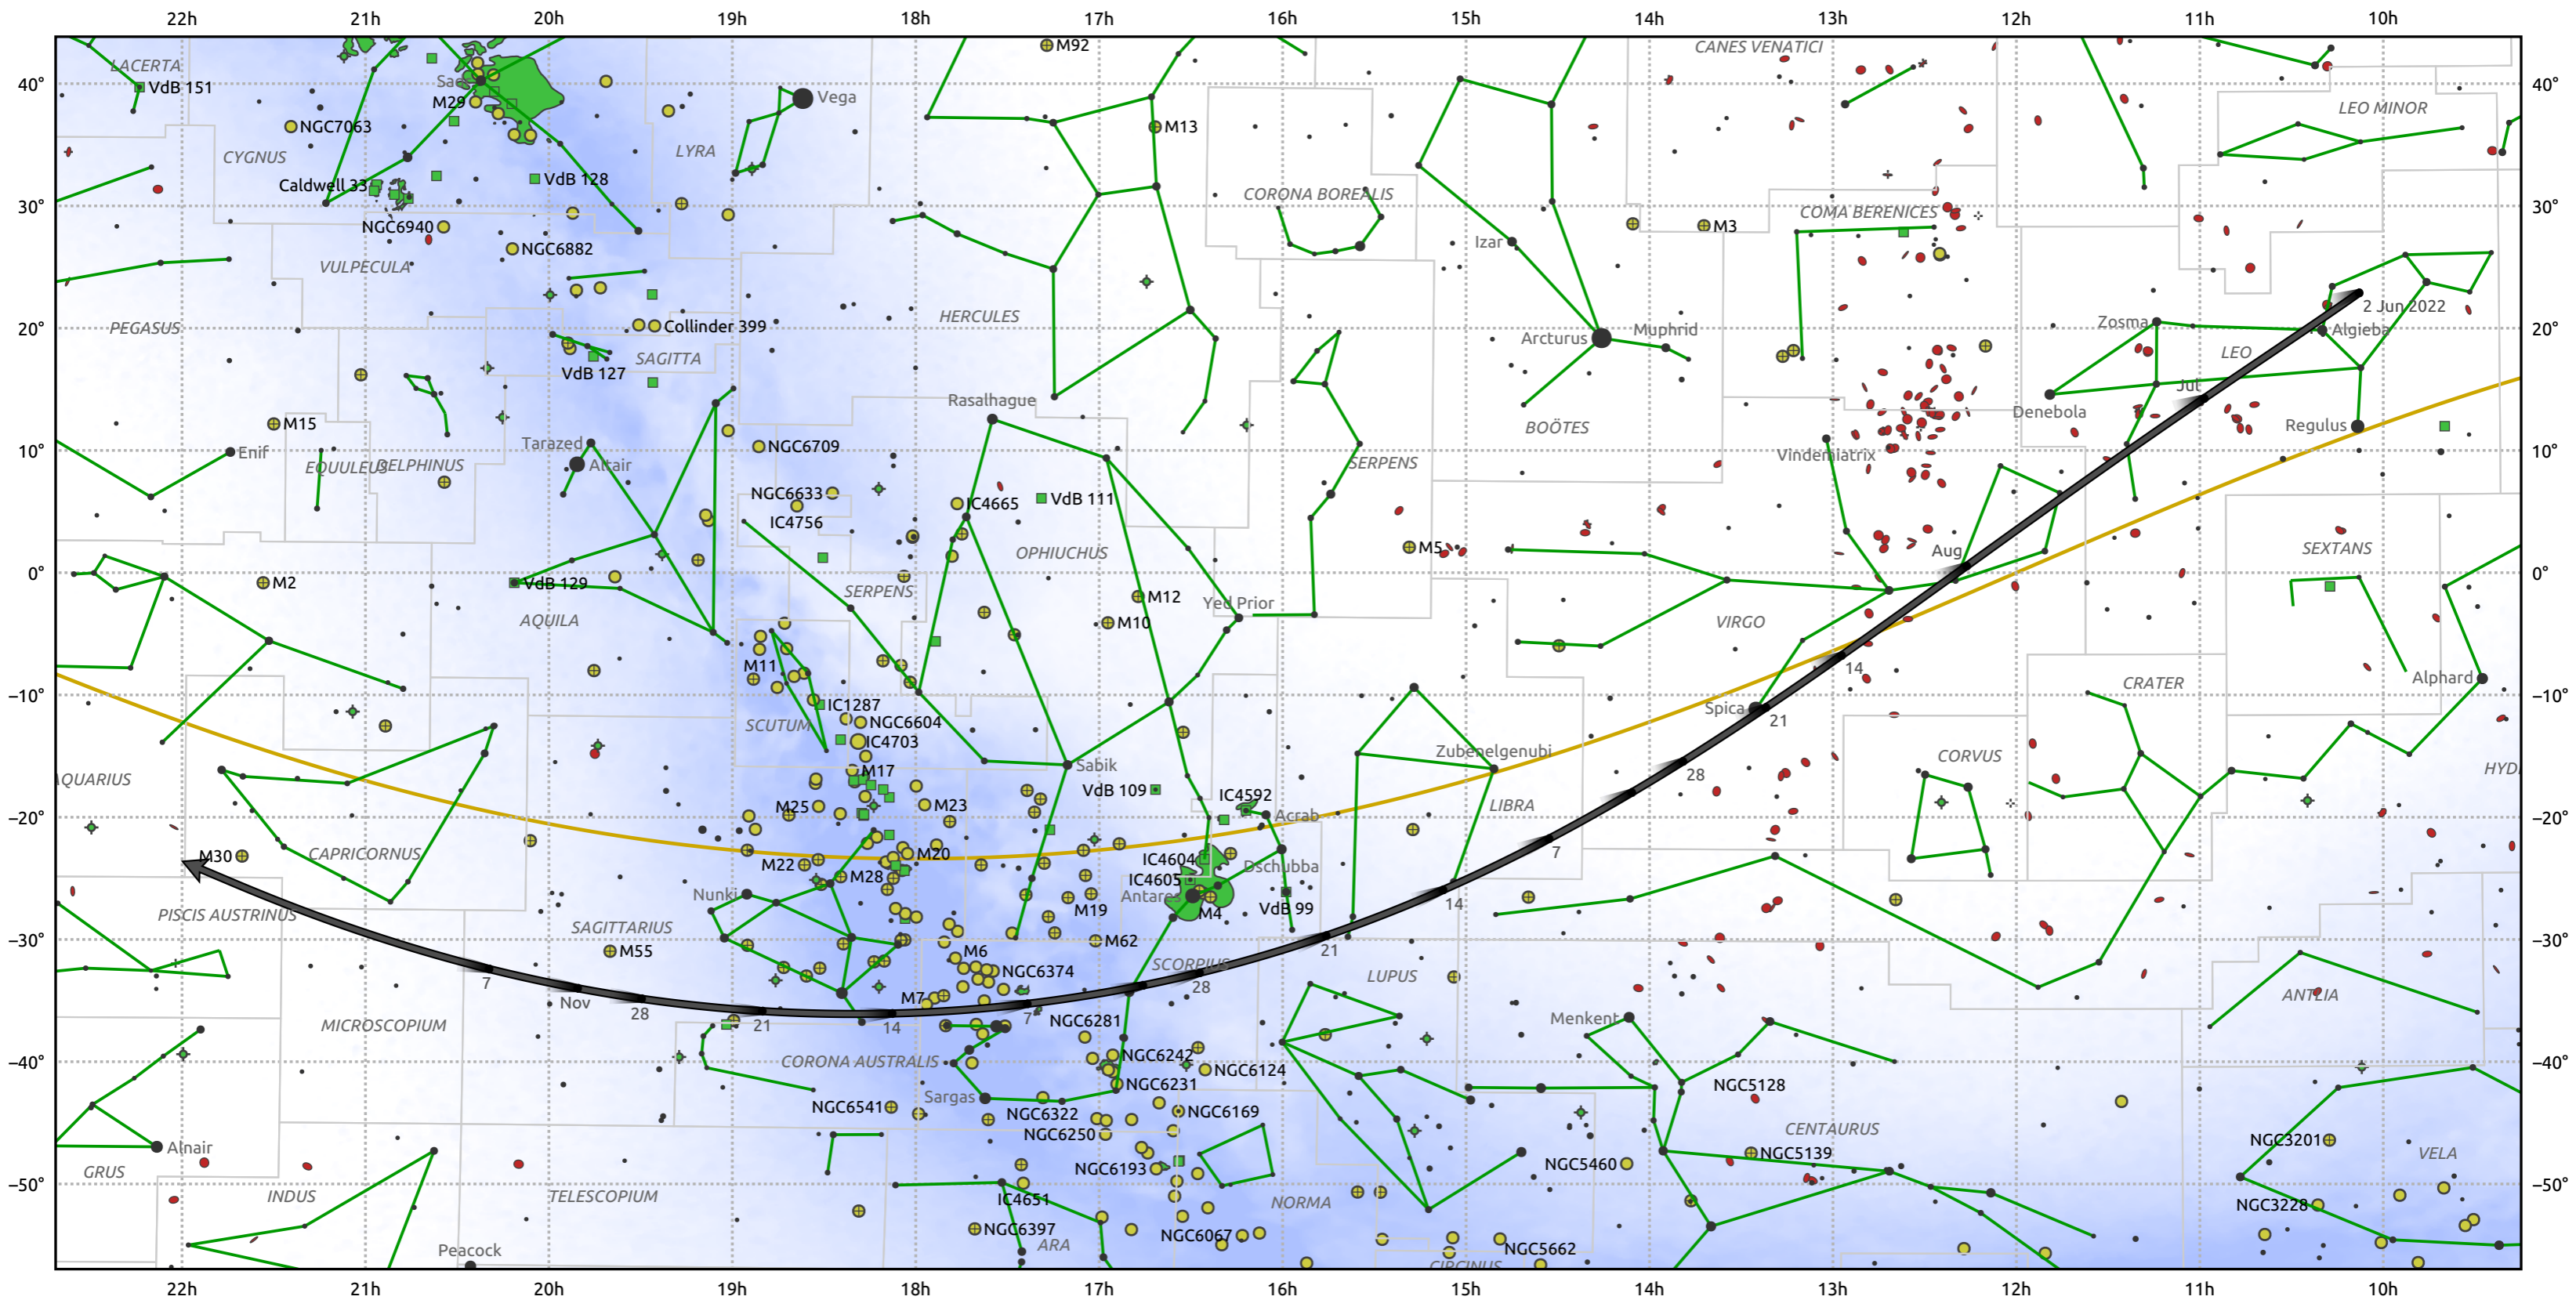

The path of 73P/Schwassmann-Wachmann starting on 2 Jun 2022

© Dominic Ford 2011–2025. Date markers placed at midnight UTC. Downloaded from <https://in-the-sky.org>

Magnitude scale: • 5.0 • 4.0 • 3.0 • 2.0 • 1.0 • 0.0

— Ecliptic Plane

◆ Galaxy
 ■ Bright nebula
 ● Open cluster
 ⊕ Globular cluster
 ◆ Planetary nebula

Date	Mag
2022 Jun 22	13.8
2022 Jul 1	13.3
2022 Jul 10	12.8
2022 Jul 28	11.8
2022 Aug 27	10.8
2022 Sep 1	10.7
2022 Oct 5	11.8
2022 Oct 22	12.9
2022 Nov 1	13.6
2022 Nov 6	13.9
2022 Nov 22	15.1