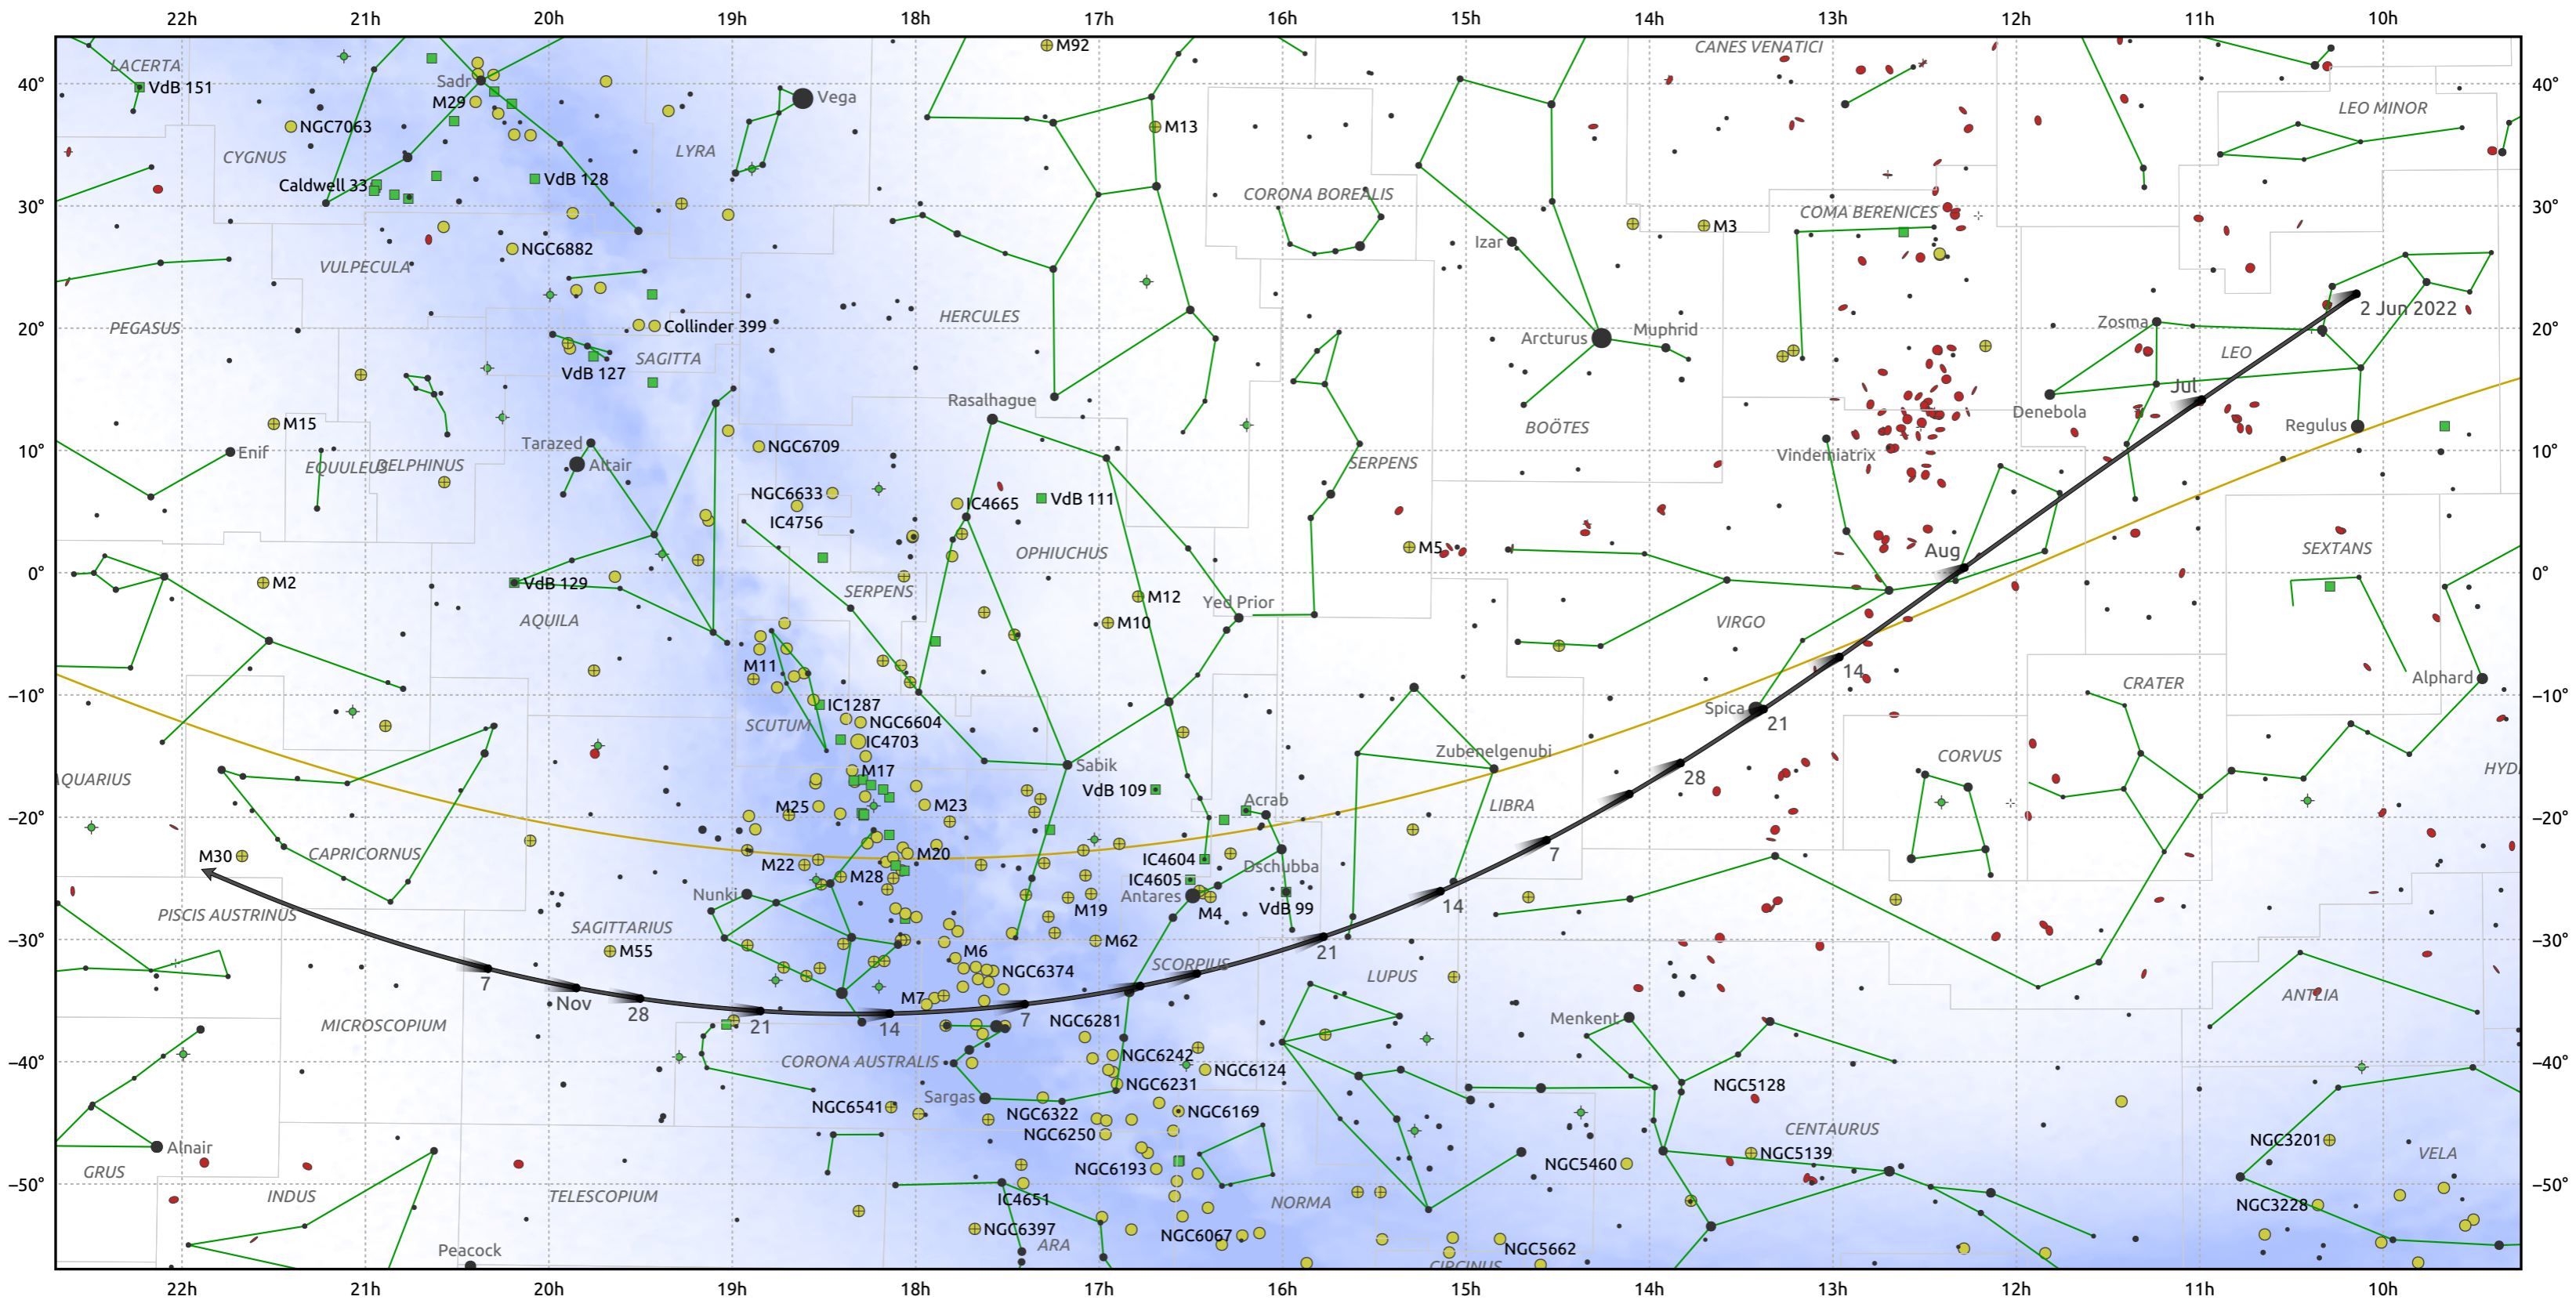

The path of 73P/Schwassmann-Wachmann starting on 2 Jun 2022

© Dominic Ford 2011–2026. Date markers placed at midnight UTC. Downloaded from <https://in-the-sky.org>

Magnitude scale: • 5.0 • 4.0 • 3.0 • 2.0 • 1.0 • 0.0

— Ecliptic Plane

● Galaxy
 ■ Bright nebula
 ● Open cluster
 ⊕ Globular cluster
 ◆ Planetary nebula

Date	Mag
2022 Jun 22	13.8
2022 Jul 1	13.3
2022 Jul 10	12.8
2022 Jul 28	11.8
2022 Aug 29	10.8
2022 Sep 1	10.7
2022 Oct 4	11.8
2022 Oct 22	12.9
2022 Nov 1	13.6
2022 Nov 6	13.9
2022 Nov 22	15.1